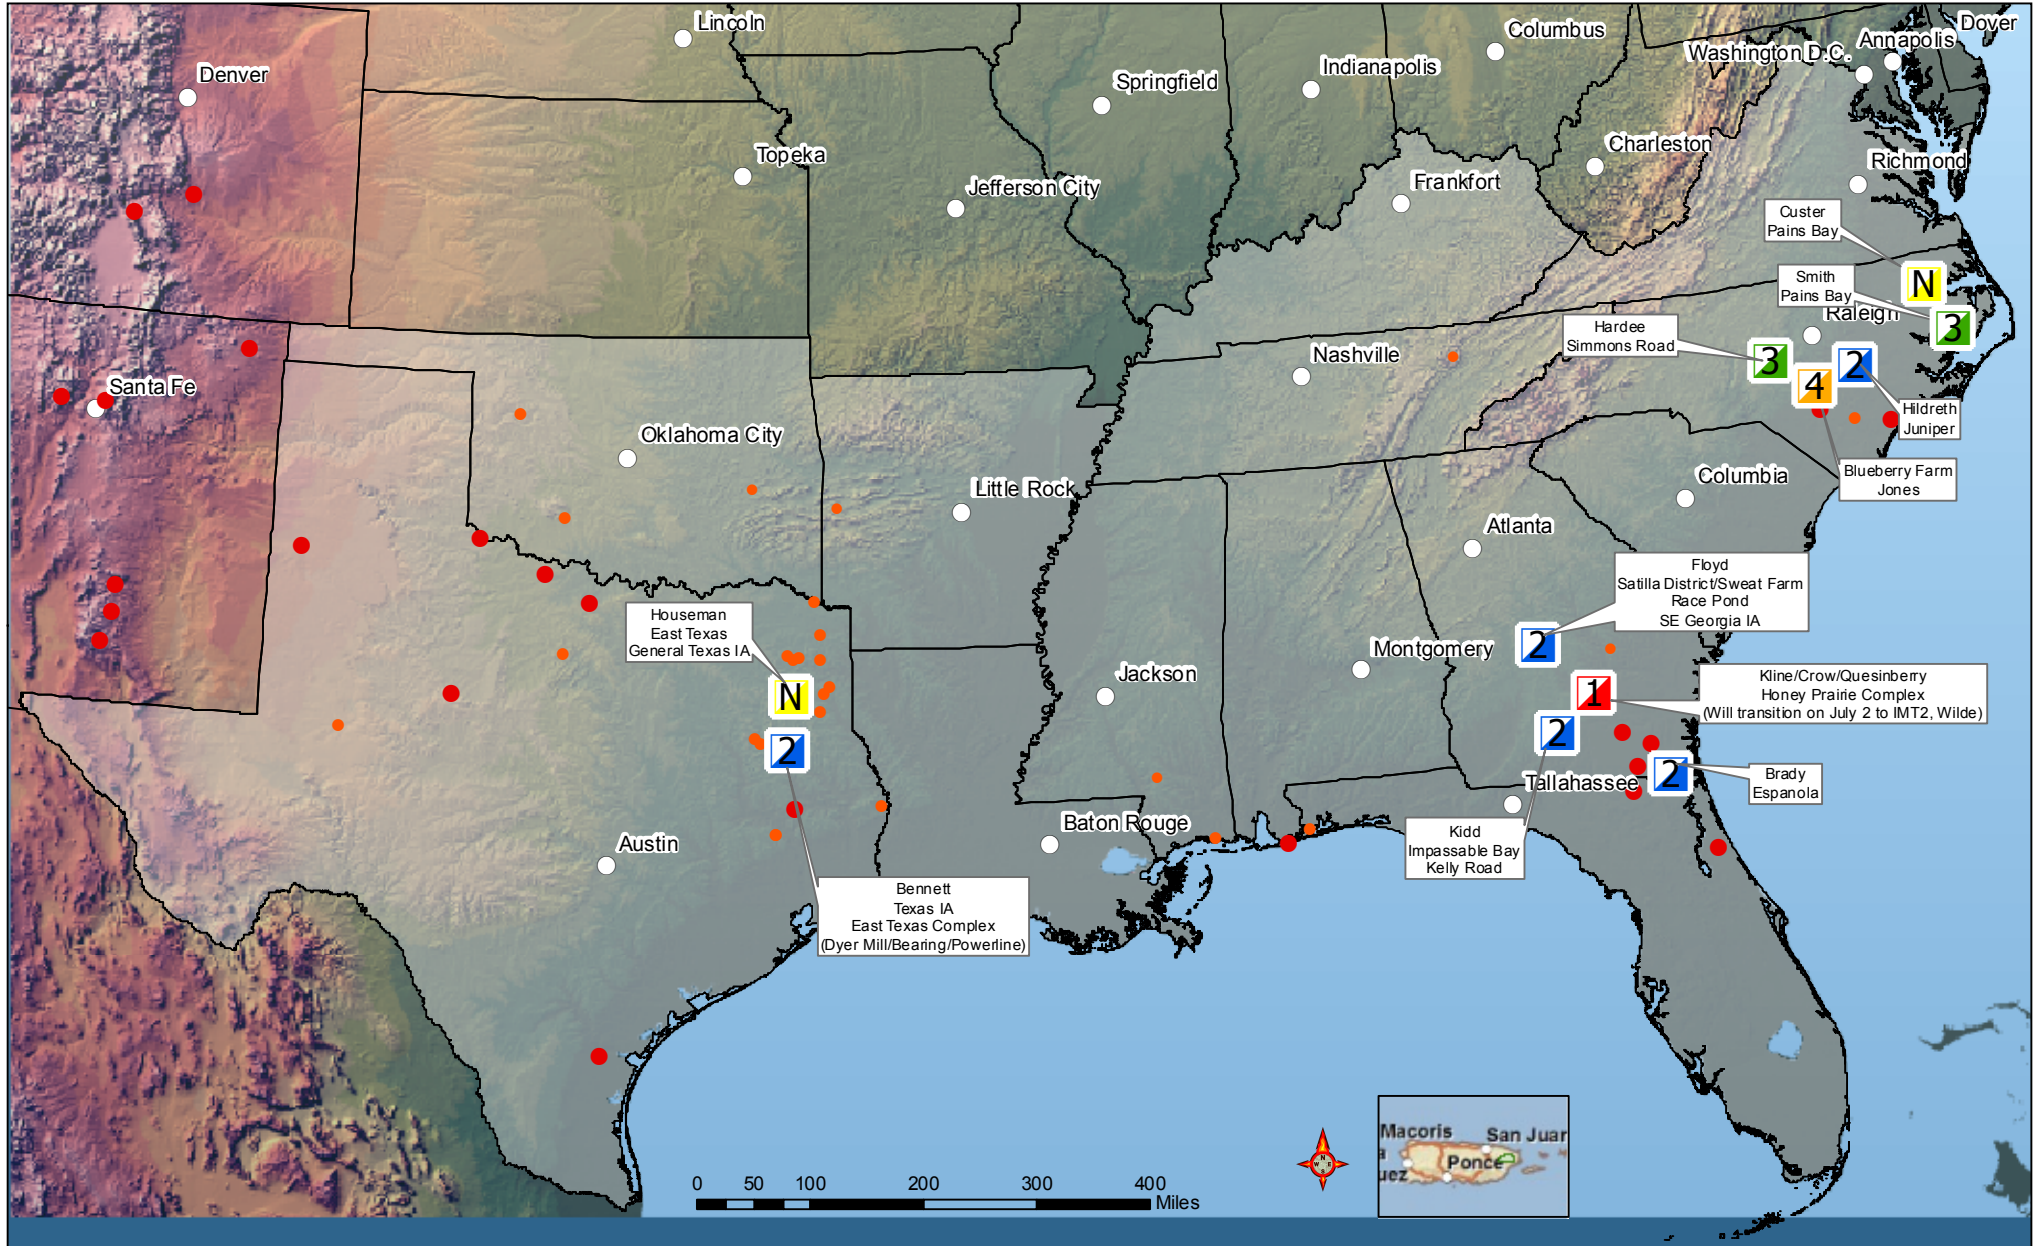

Southern Area Resource Map - IM Teams

Produced: Thursday, June 30, 2011 at 1035

1 IMT Type I

3 IMT Type III

N NIMO Team

● Current Large Fires

2 IMT Type II

4 IMT Type IV

● Current Fire Activity

□ Southern Area