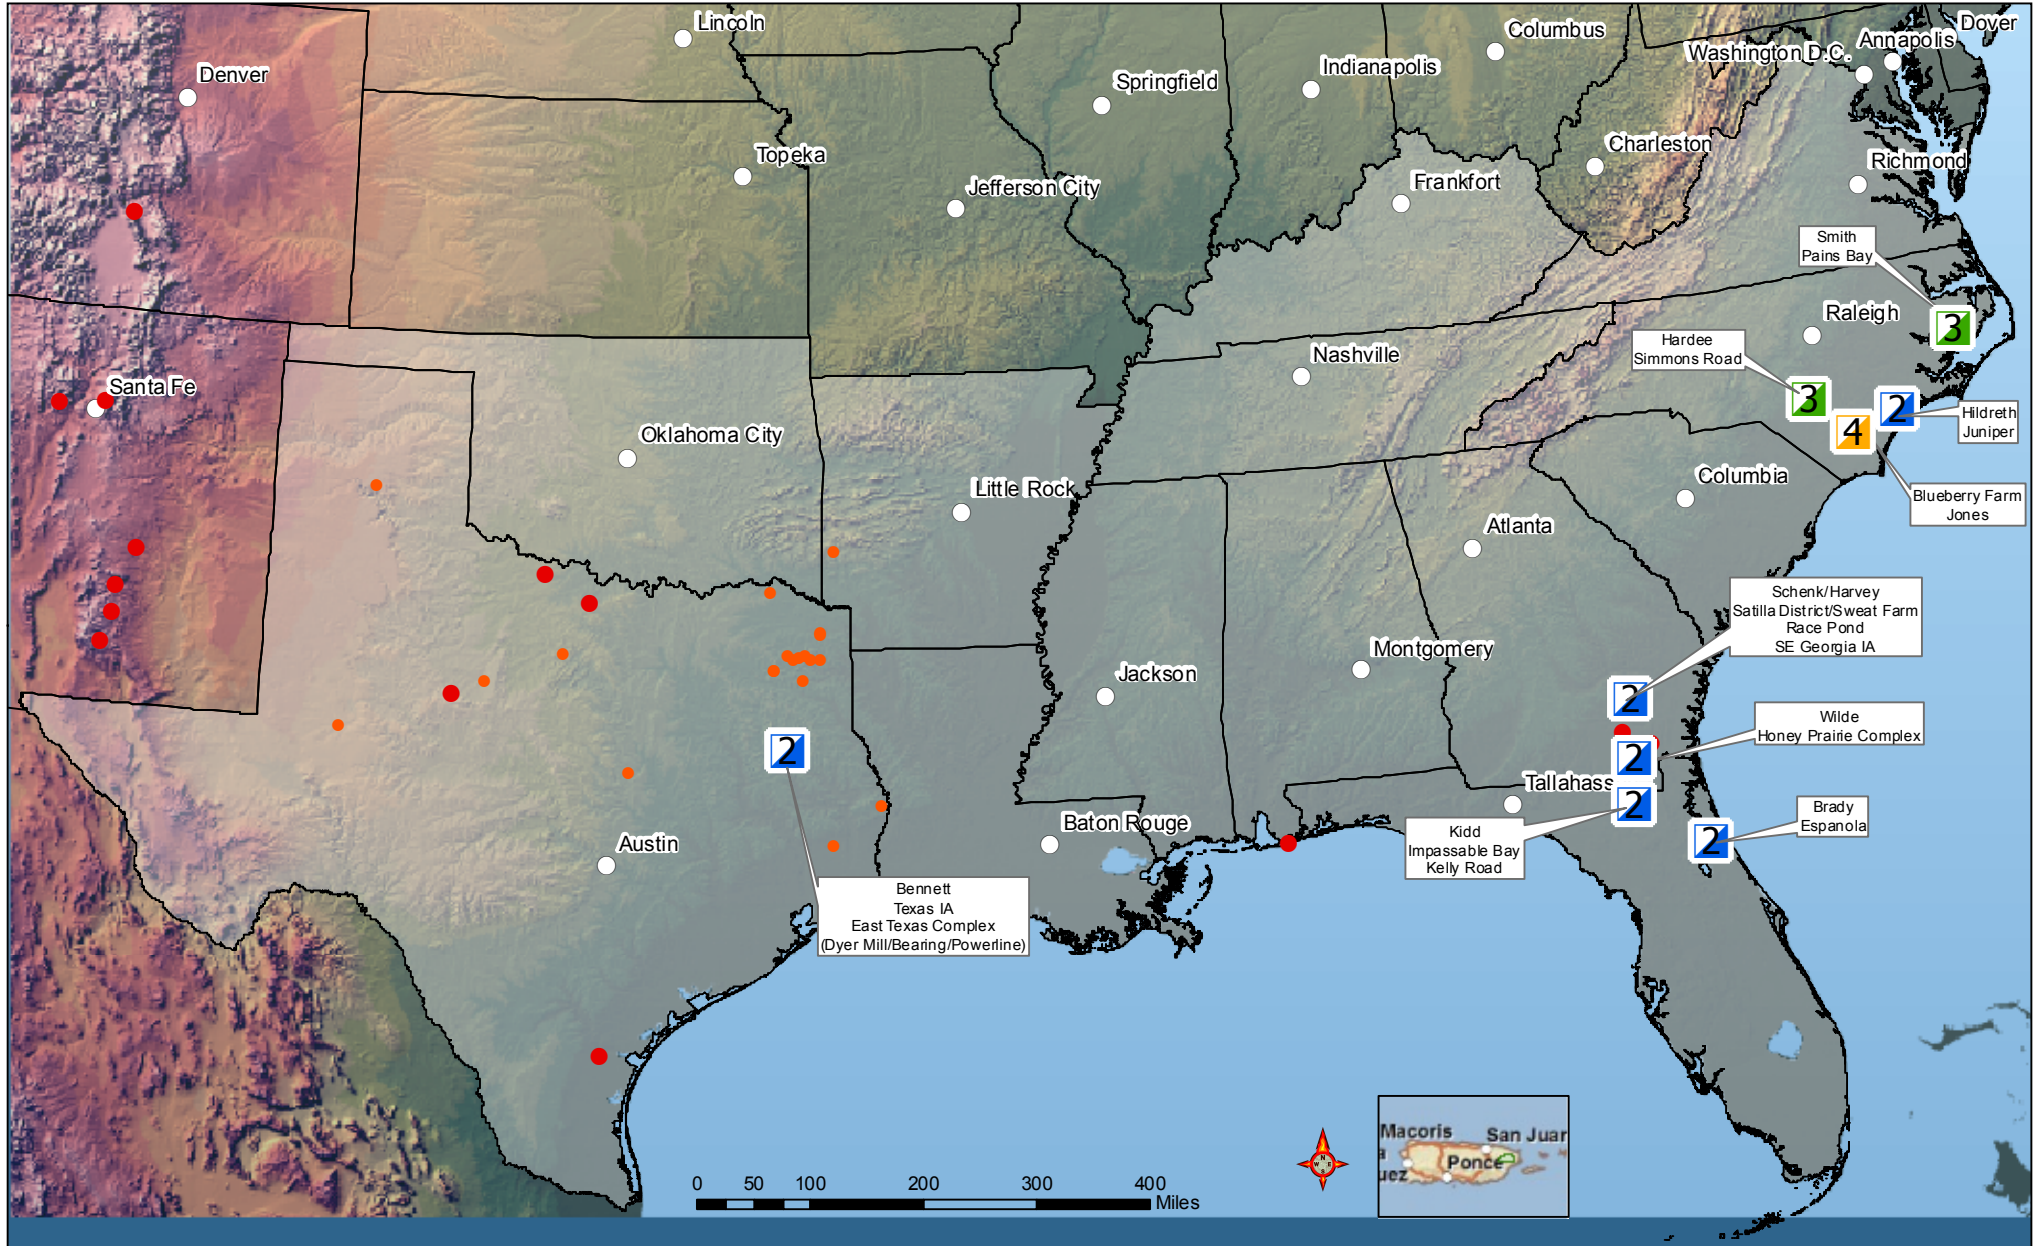

Southern Area Resource Map - IM Teams

Produced: Friday, July 1, 2011 at 1104

1 IMT Type I
2 IMT Type II

3 IMT Type III
4 IMT Type IV

N NIMO Team

● Current Large Fires
● Current Fire Activity

□ Southern Area