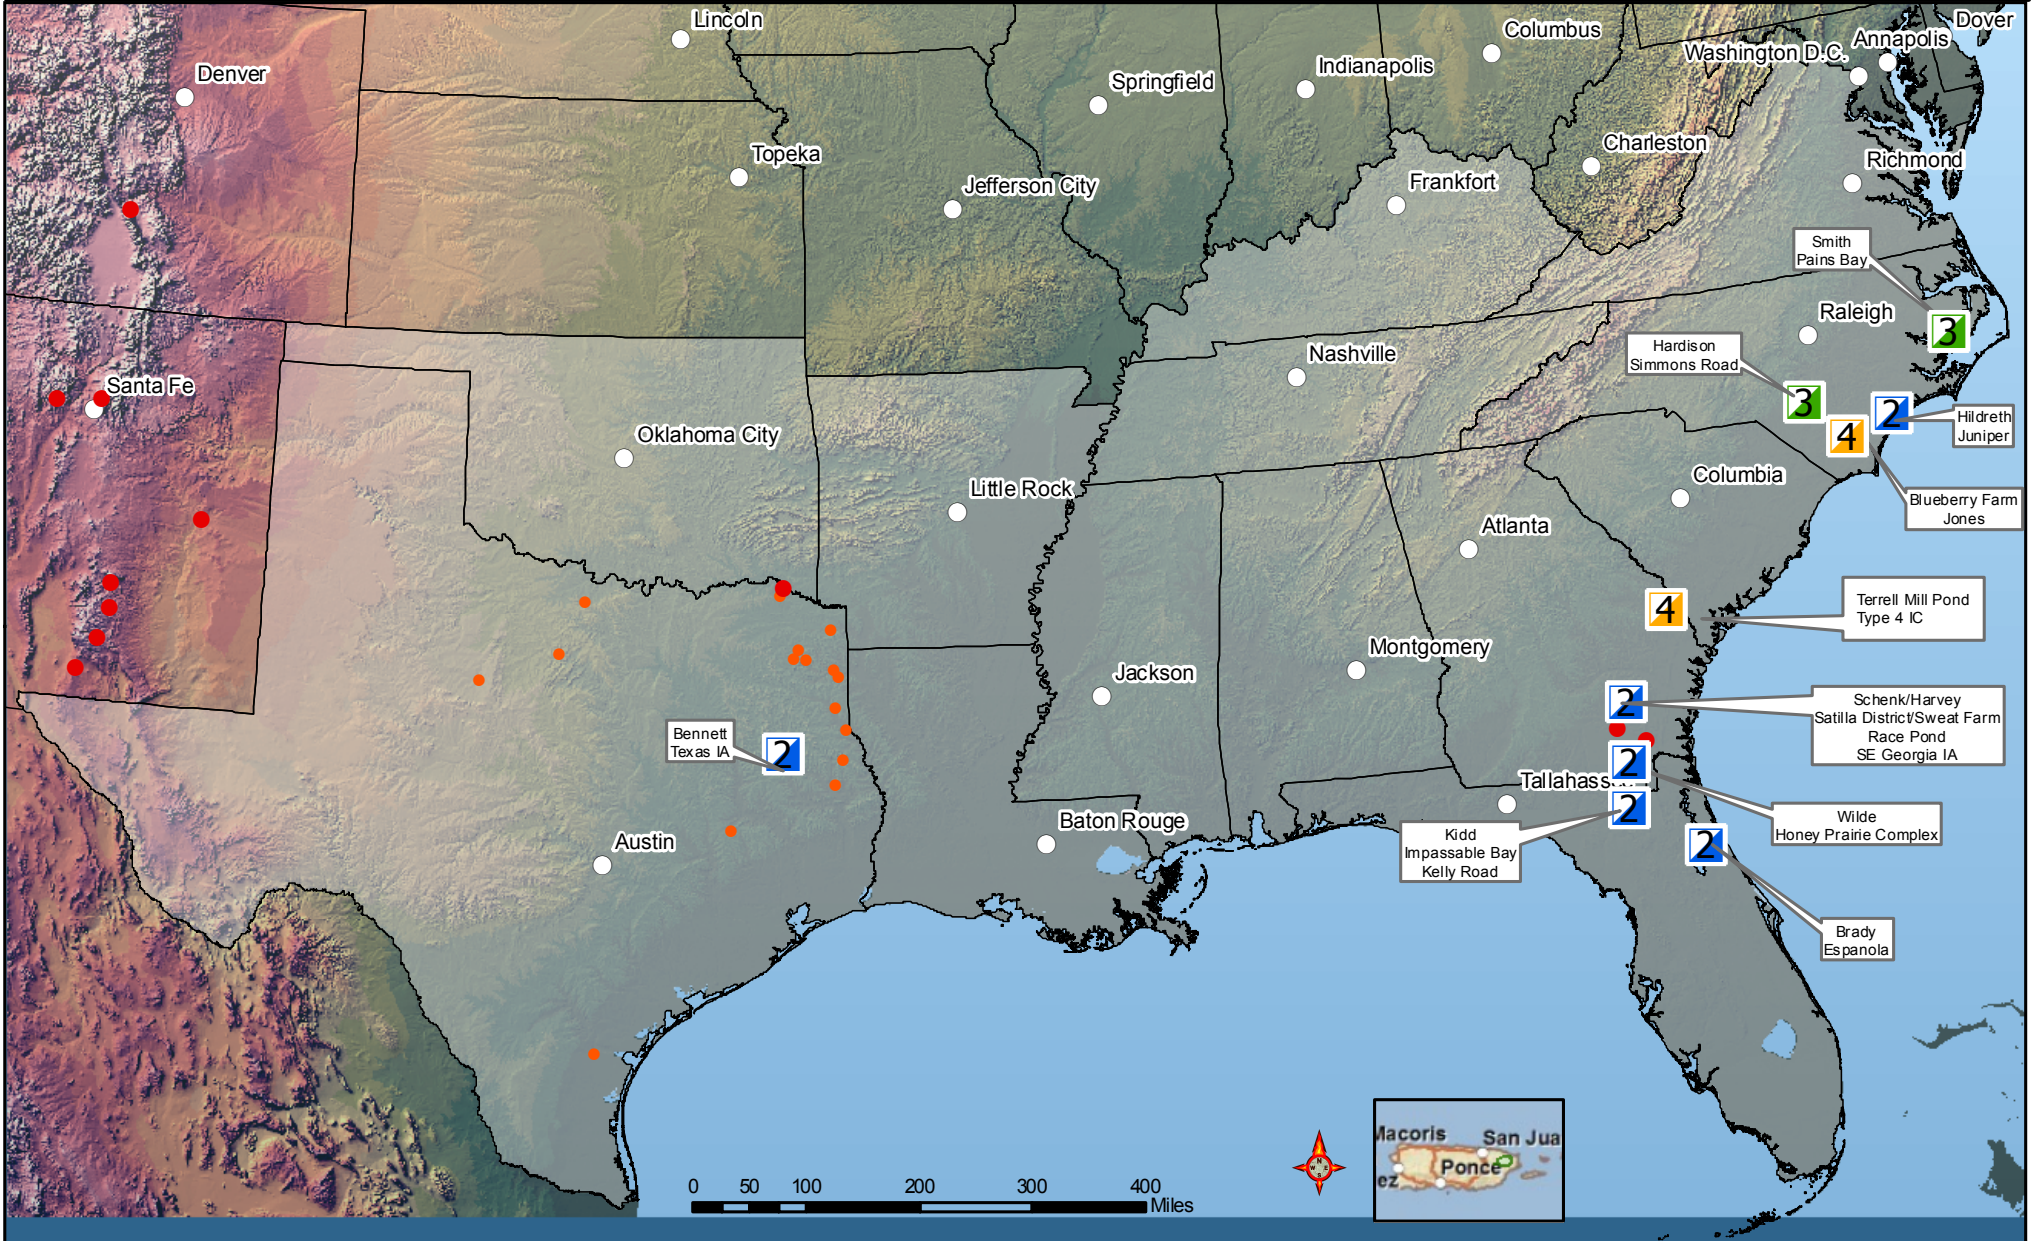

Southern Area Resource Map - IM Teams

Produced: Sunday, July 3, 2011 at 1111

1 IMT Type I

3 IMT Type III

N NIMO Team

● Current Large Fires

□ Southern Area

2 IMT Type II

4 IMT Type IV

● Current Fire Activity