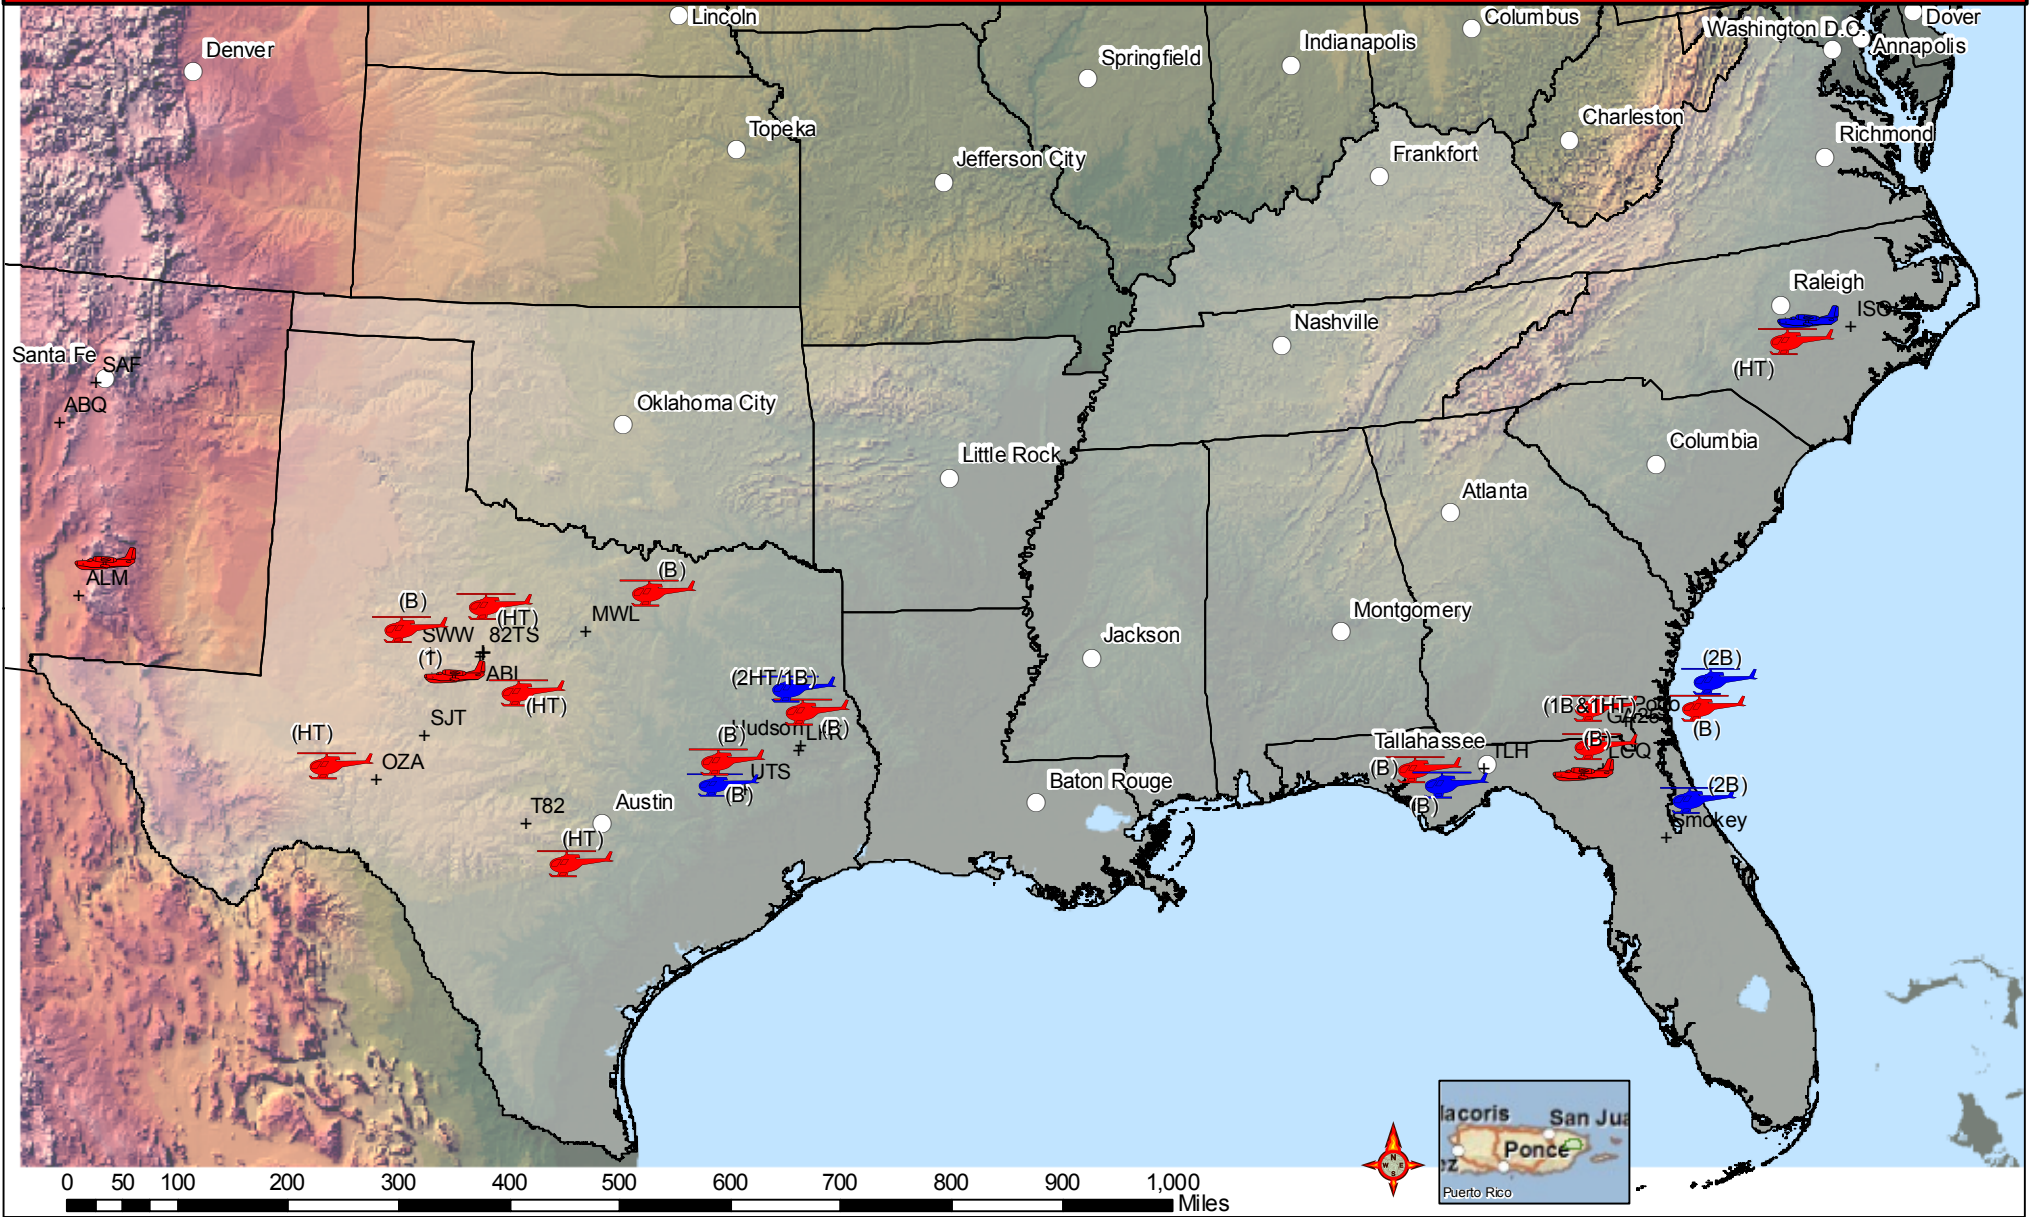

Southern Area Resource Map - Aviation Type I & II

Produced: Monday, July 4, 2011 at 0830

Airtanker - Heavy
 Type 3 Multi-Engine

Helicopter Type I
 Helicopter Type II

(#) Number of Aircraft
 (B) Bucket
 (HT) Heli Tanker

Southern Area