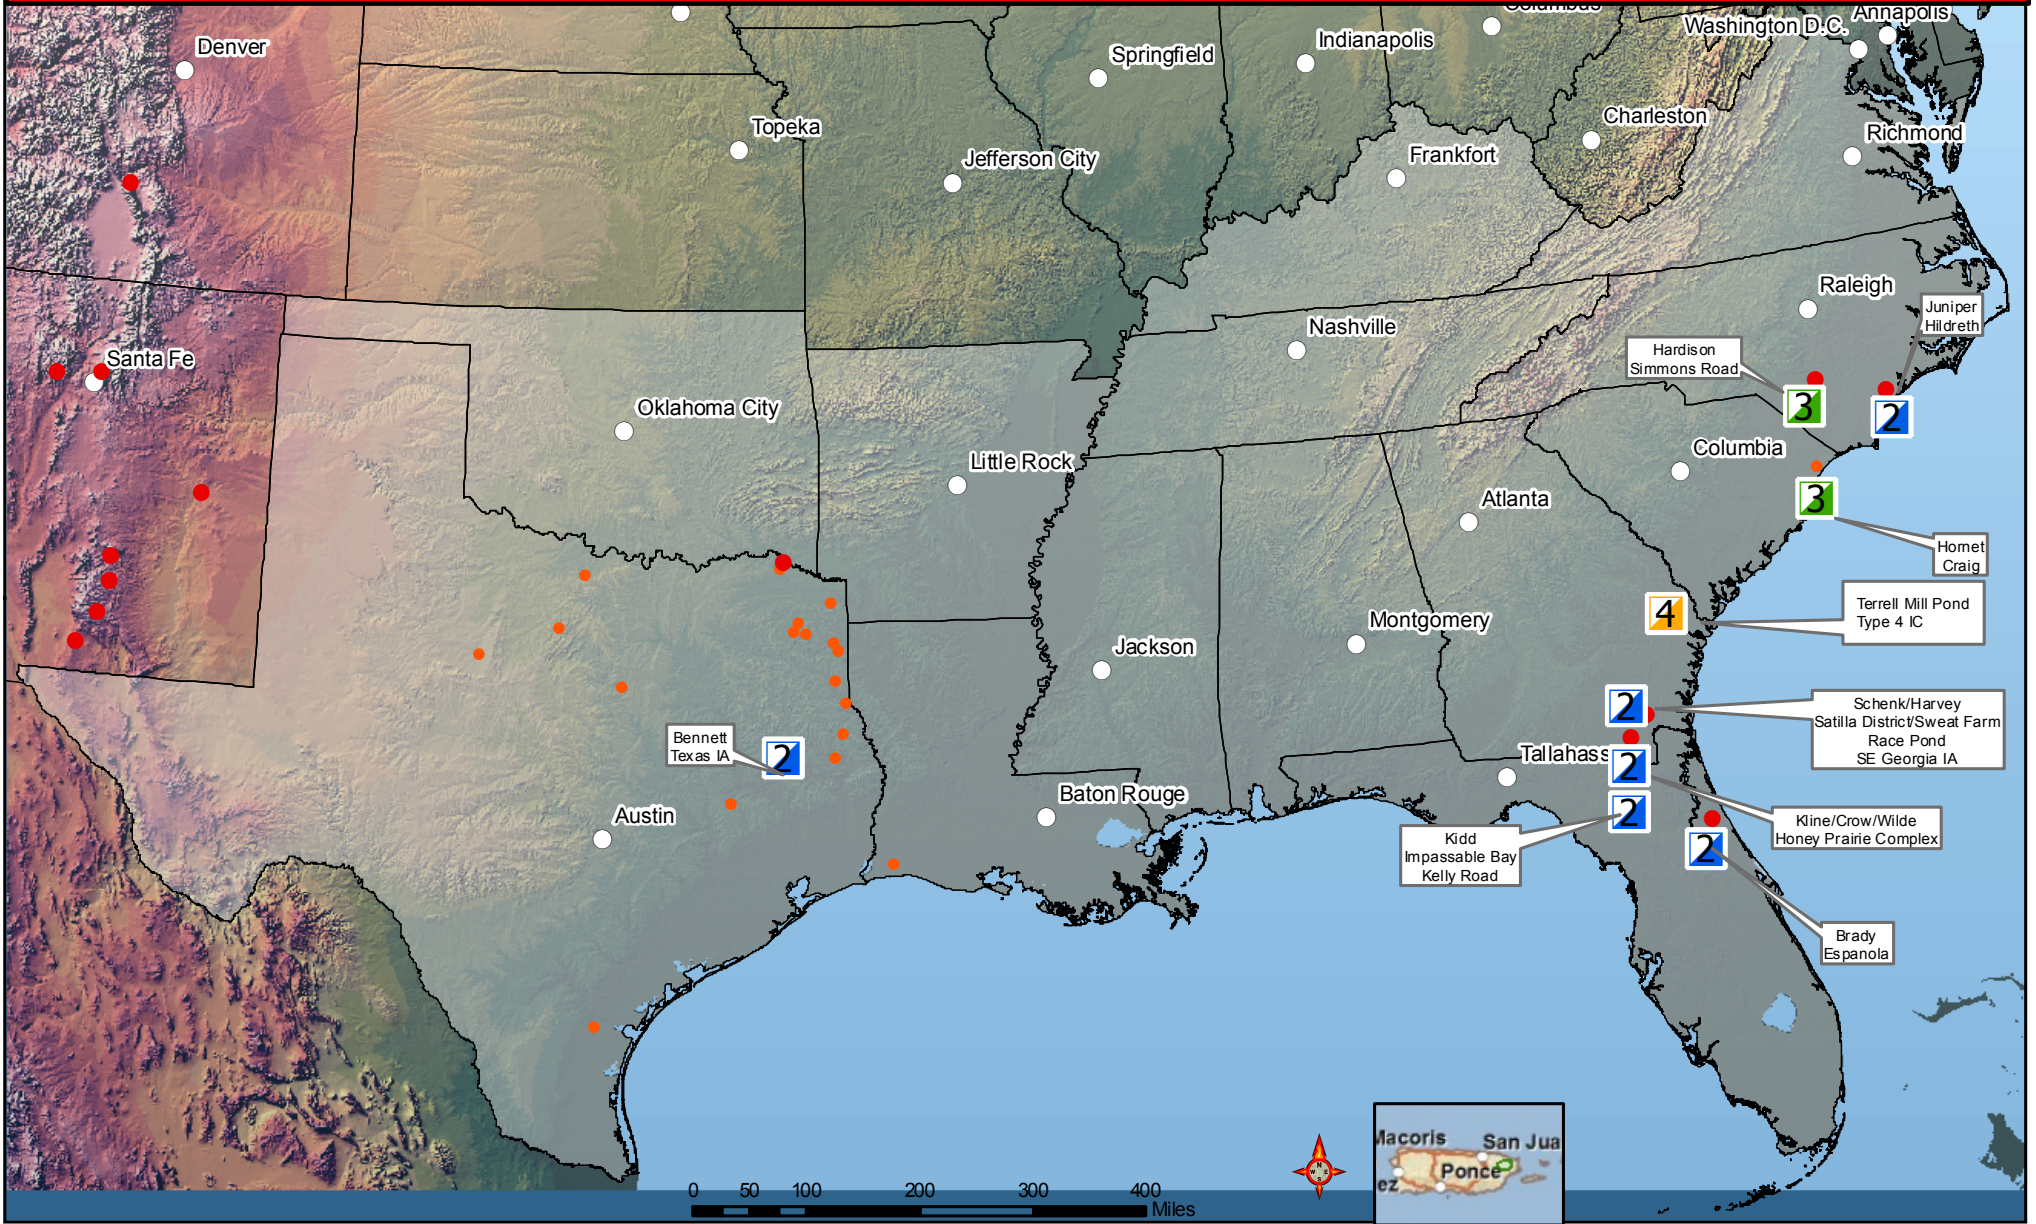

Southern Area Resource Map - IM Teams

Produced: Monday, July 4, 2011 at 0837

1 IMT Type I
2 IMT Type II

3 IMT Type III
4 IMT Type IV

N NIMO Team

● Current Large Fires
● Current Fire Activity

▭ Southern Area