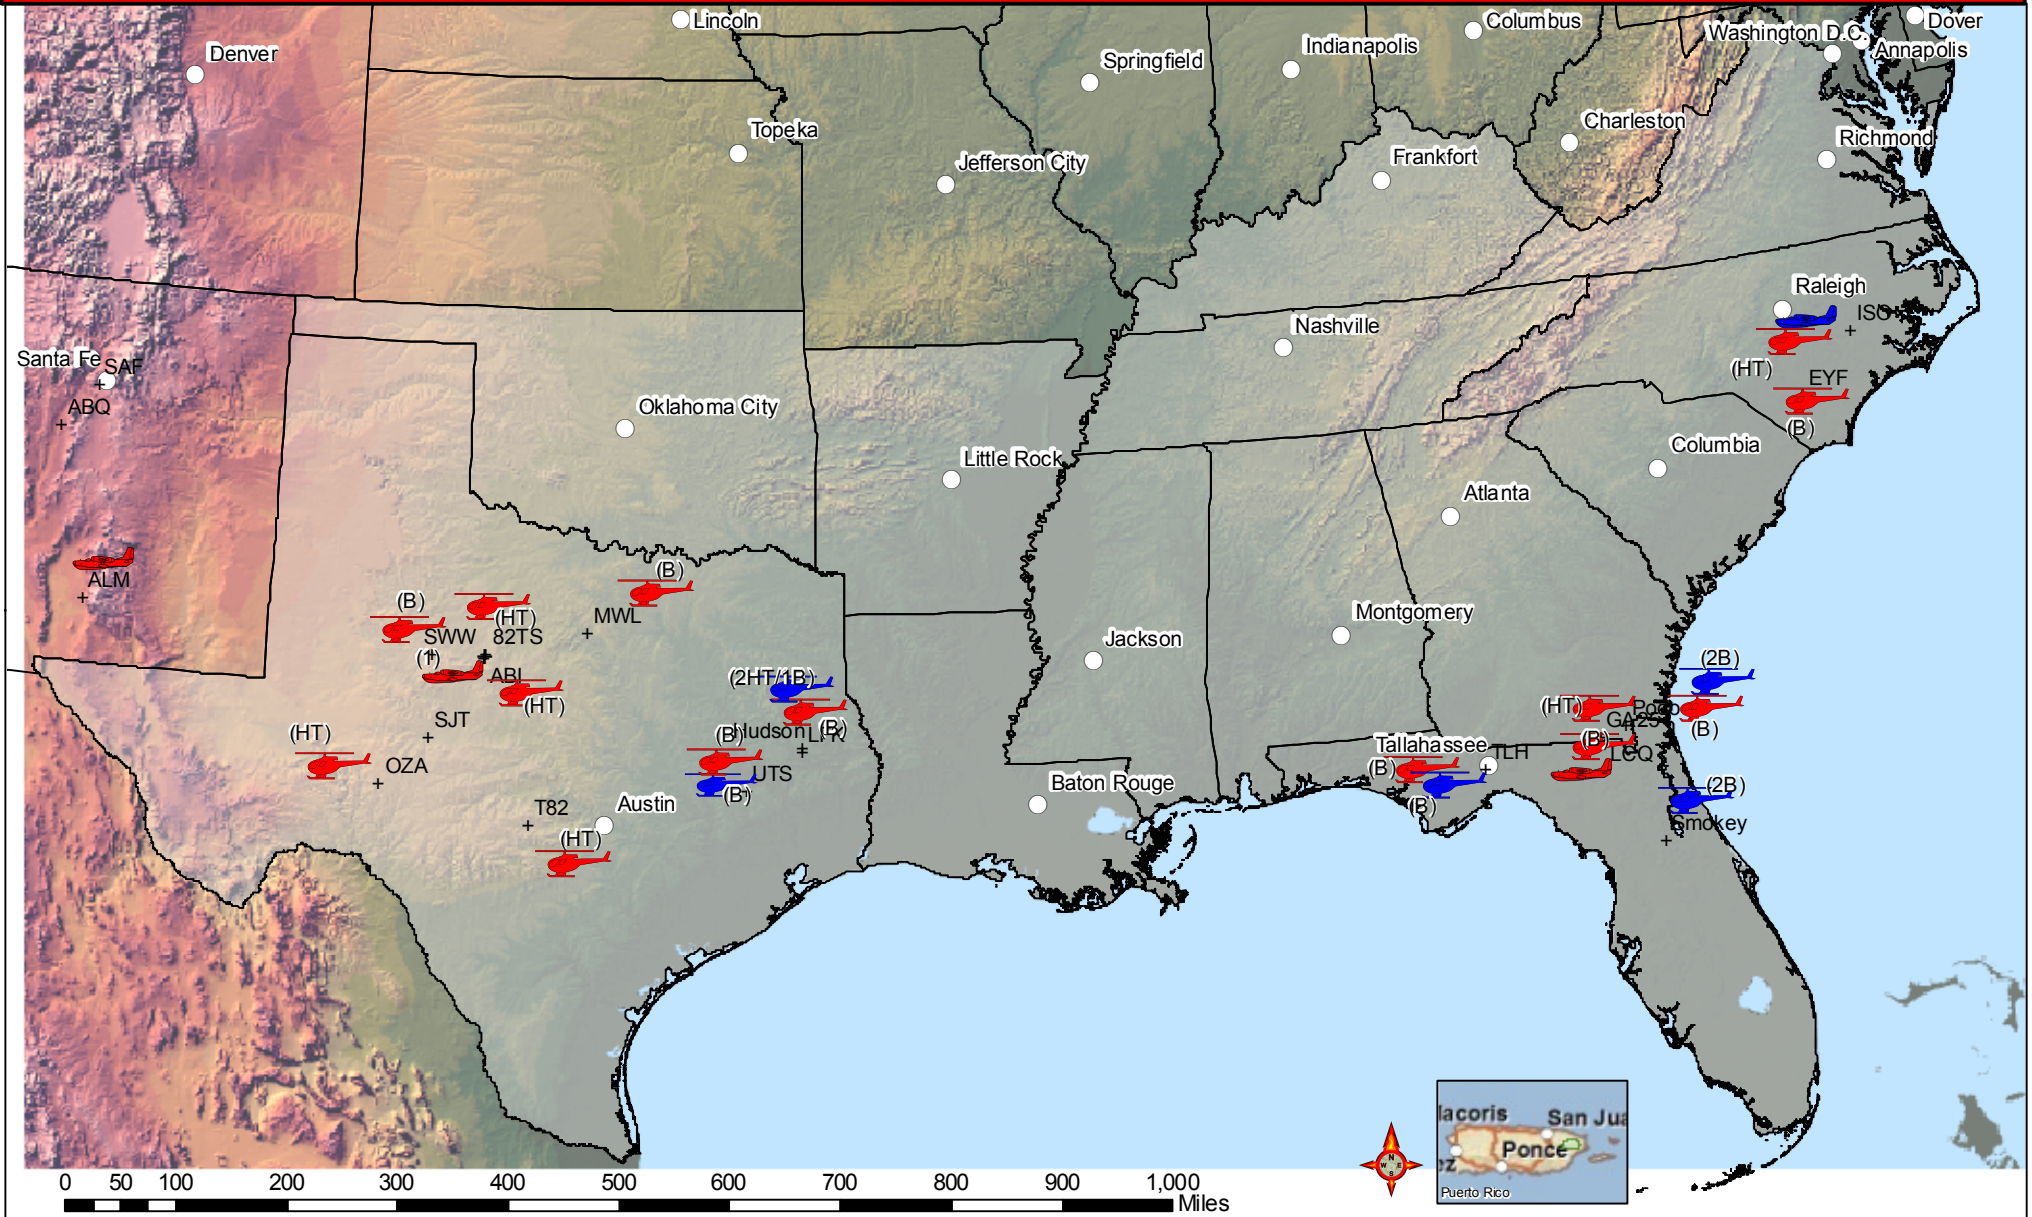

Southern Area Resource Map - Aviation Type I & II

Produced: Tuesday, July 5, 2011 at 0823

 Airtanker - Heavy
 Type 3 Multi-Engine

 Helicopter Type I
 Helicopter Type II

(#) Number of Aircraft
 (B) Bucket
 (HT) Heli Tanker

 Southern Area