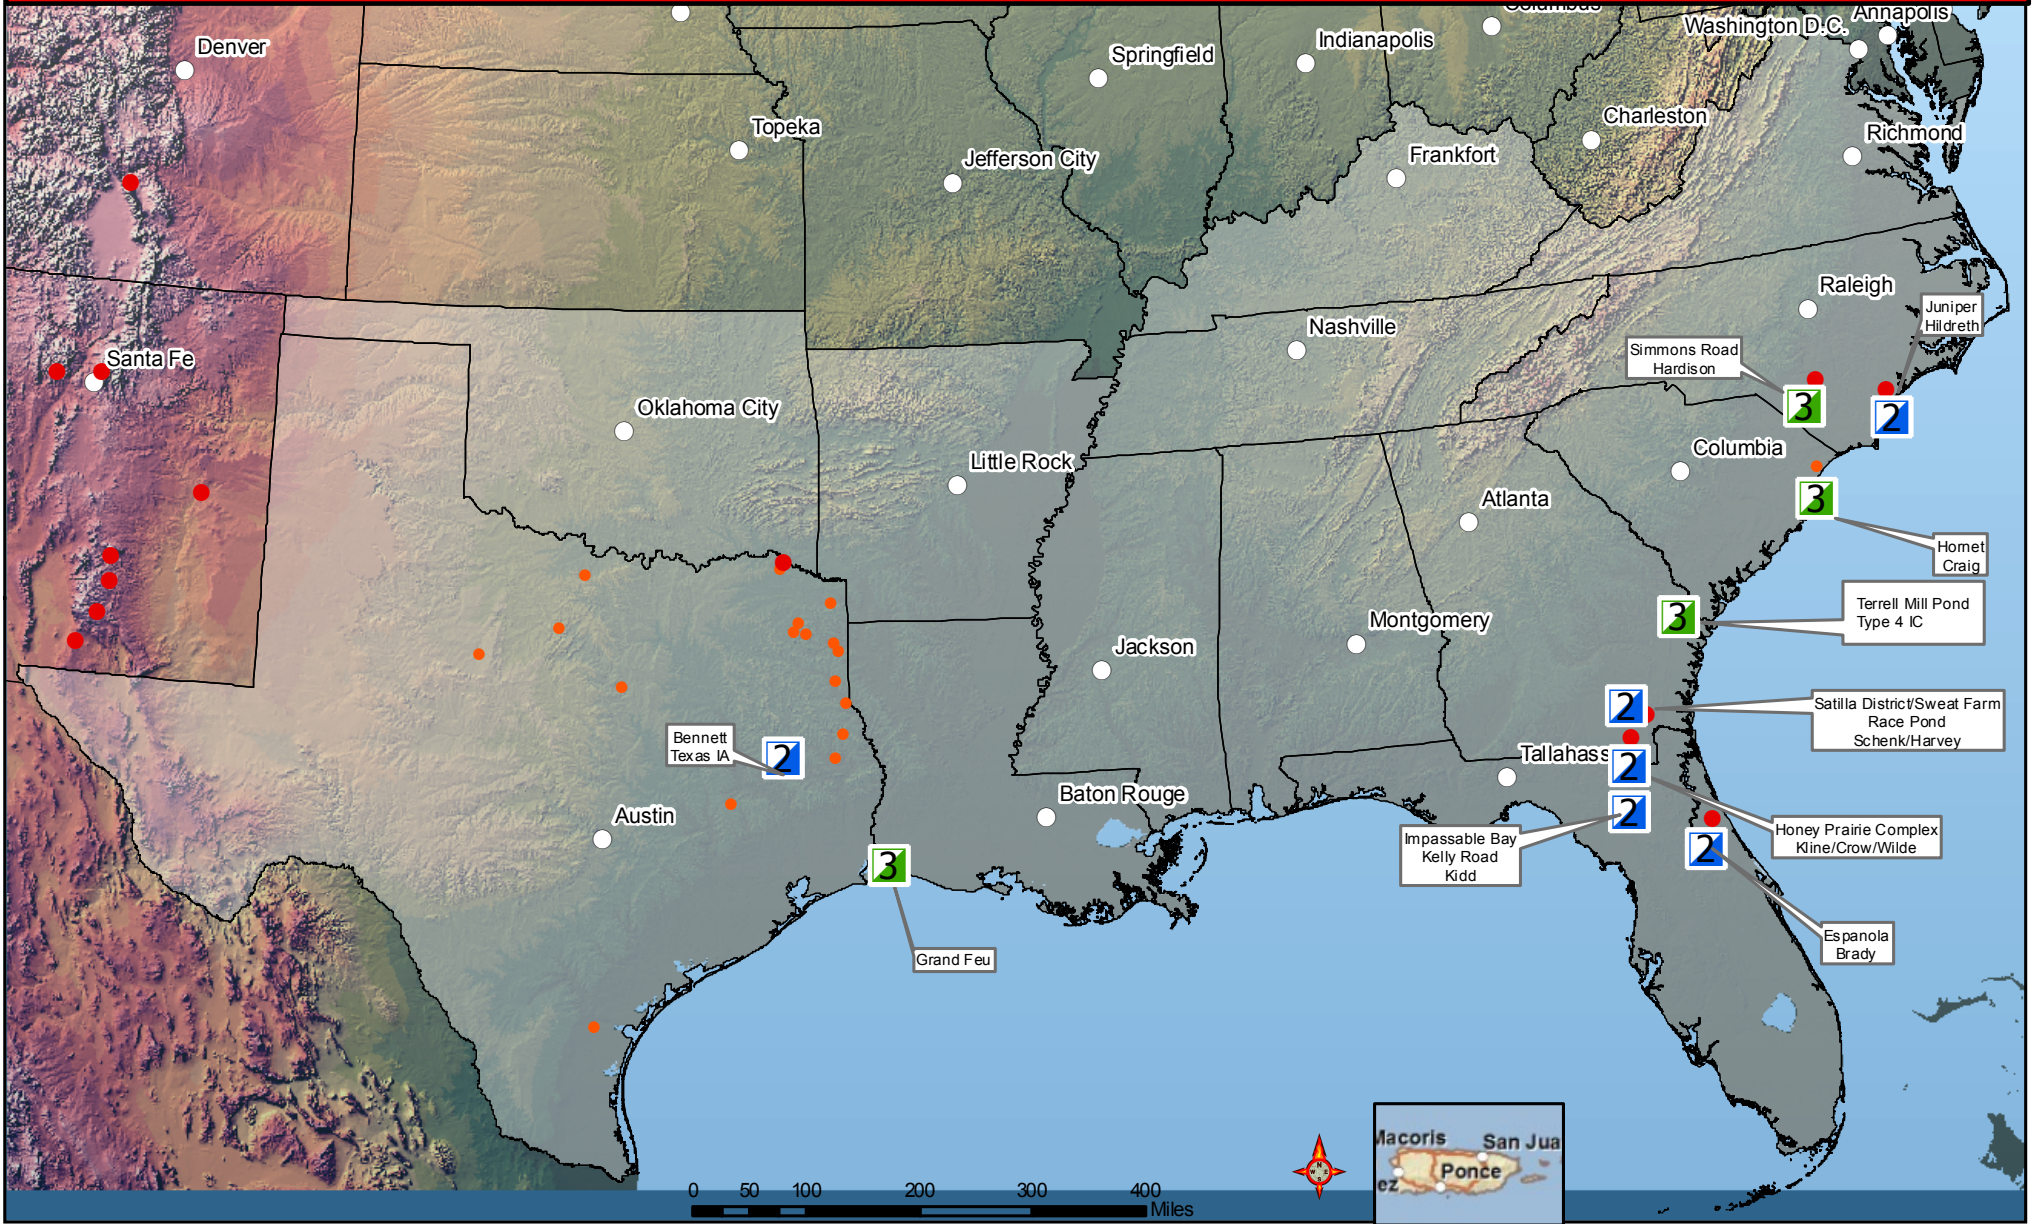

# Southern Area Resource Map - IM Teams

Produced: Tuesday, July 5, 2011 at 0910

**1** IMT Type I

**3** IMT Type III

**N** NIMO Team

● Current Large Fires

▭ Southern Area

**2** IMT Type II

**4** IMT Type IV

● Current Fire Activity