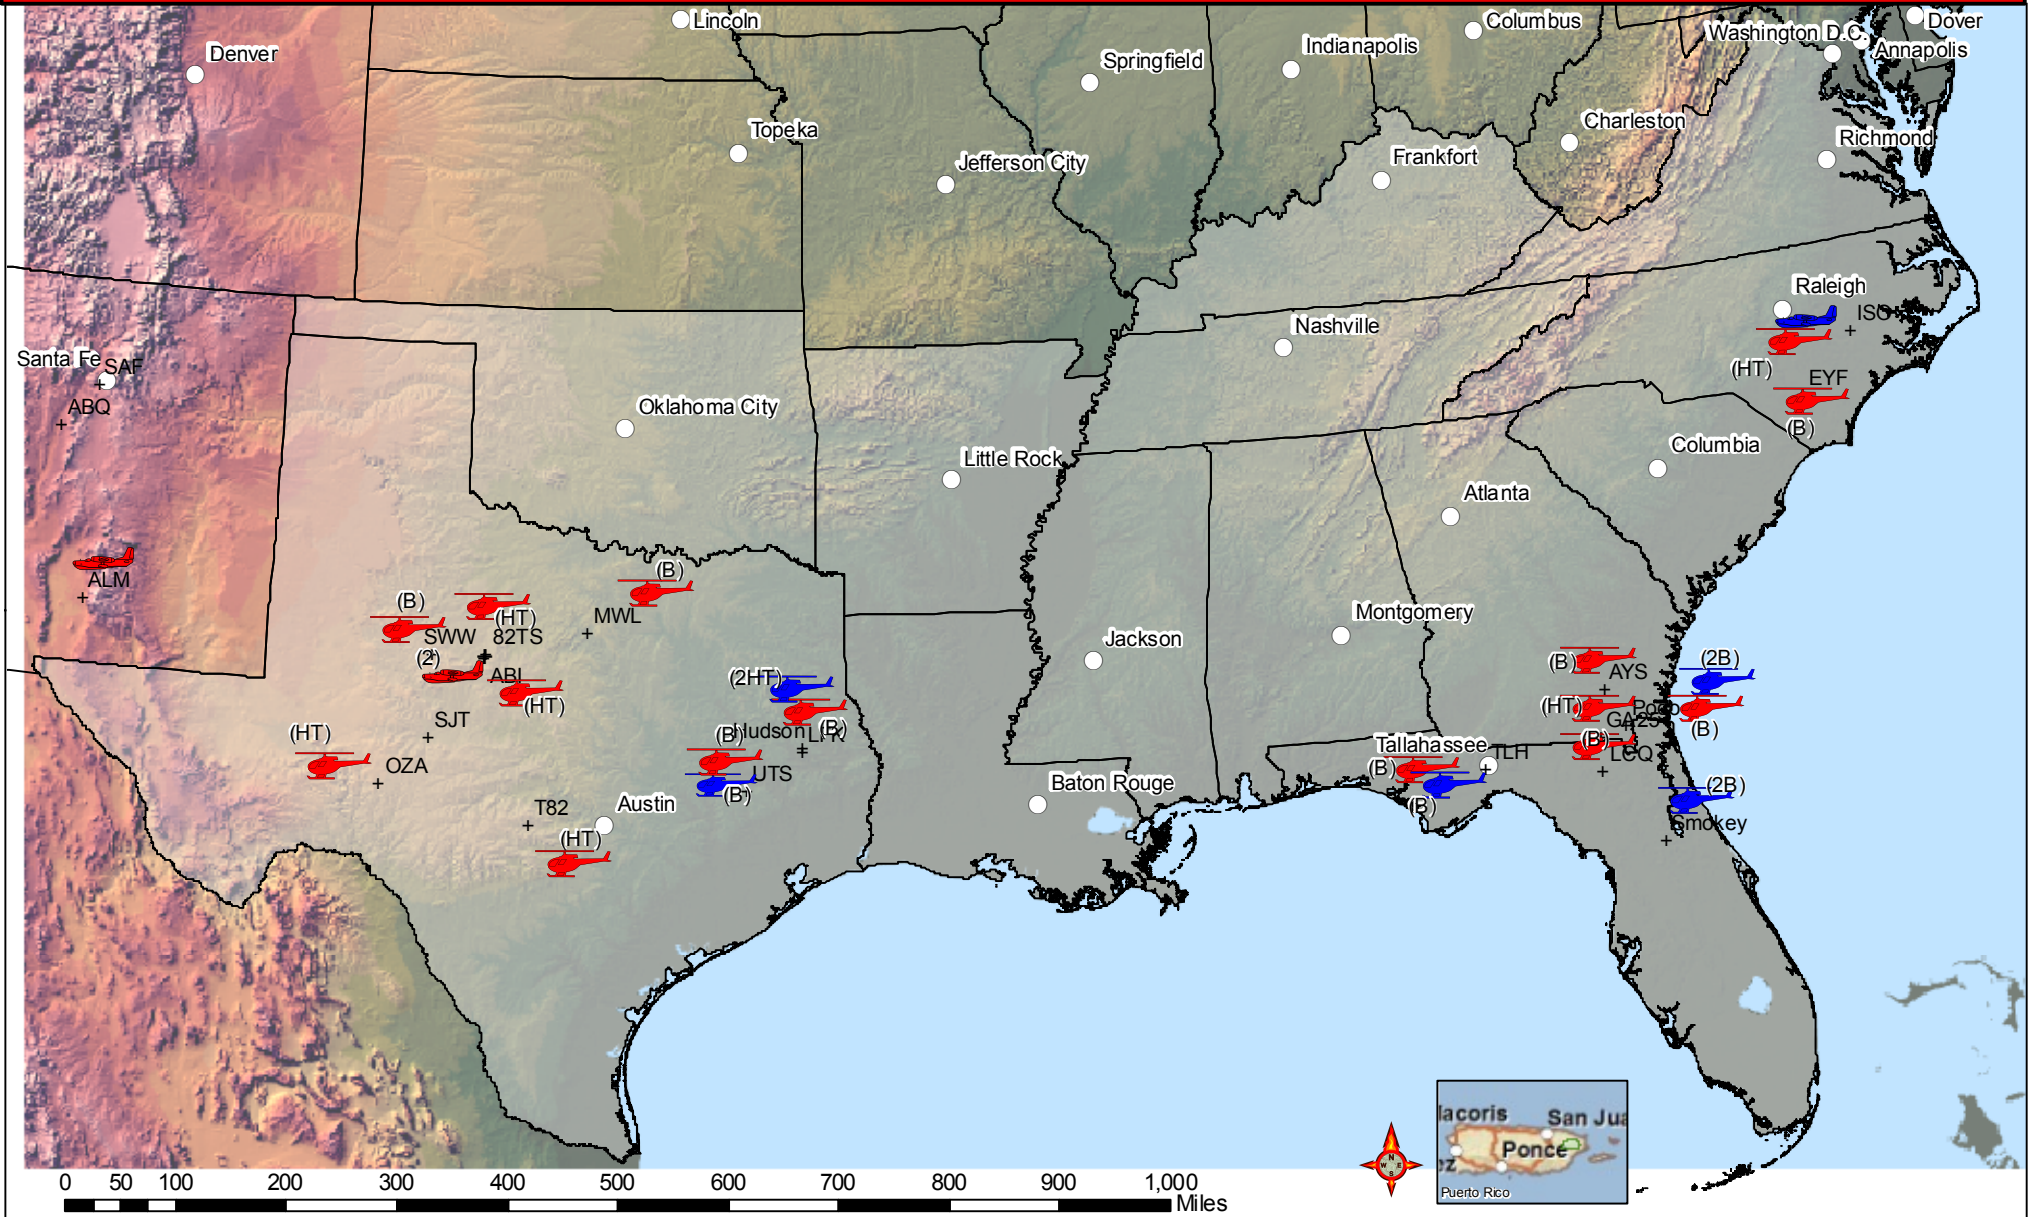

Southern Area Resource Map - Aviation Type I & II

Produced: Wednesday, July 6, 2011 at 0805

 Airtanker - Heavy
 Type 3 Multi-Engine

 Helicopter Type I
 Helicopter Type II

(#) Number of Aircraft
 (B) Bucket
 (HT) Heli Tanker

 Southern Area