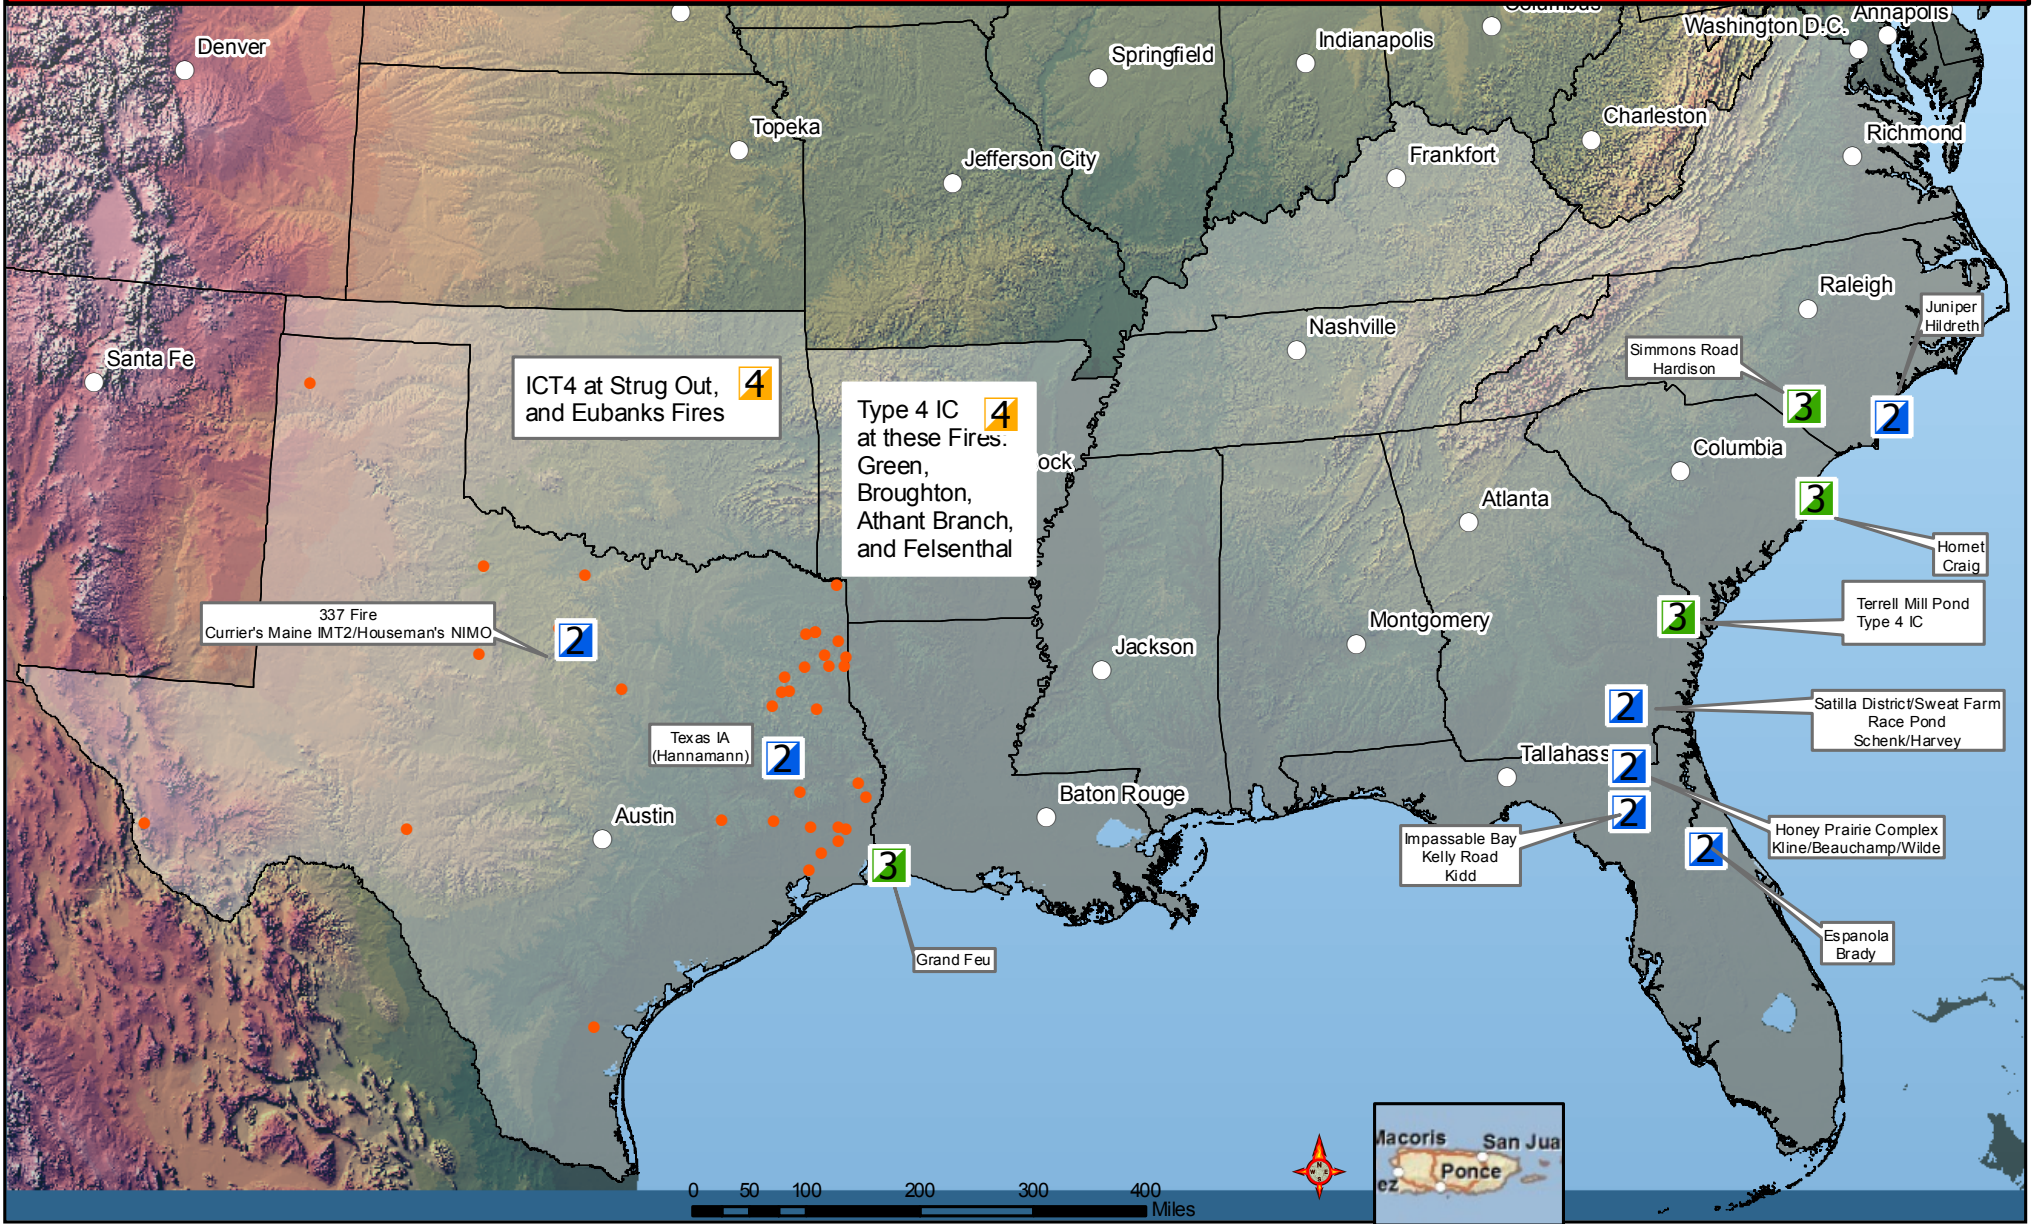

# Southern Area Resource Map - IM Teams

Produced: Wednesday, July 6, 2011 at 1146

1 IMT Type I  
2 IMT Type II

3 IMT Type III  
4 IMT Type IV

N NIMO Team

● Current Large Fires  
● Current Fire Activity

□ Southern Area