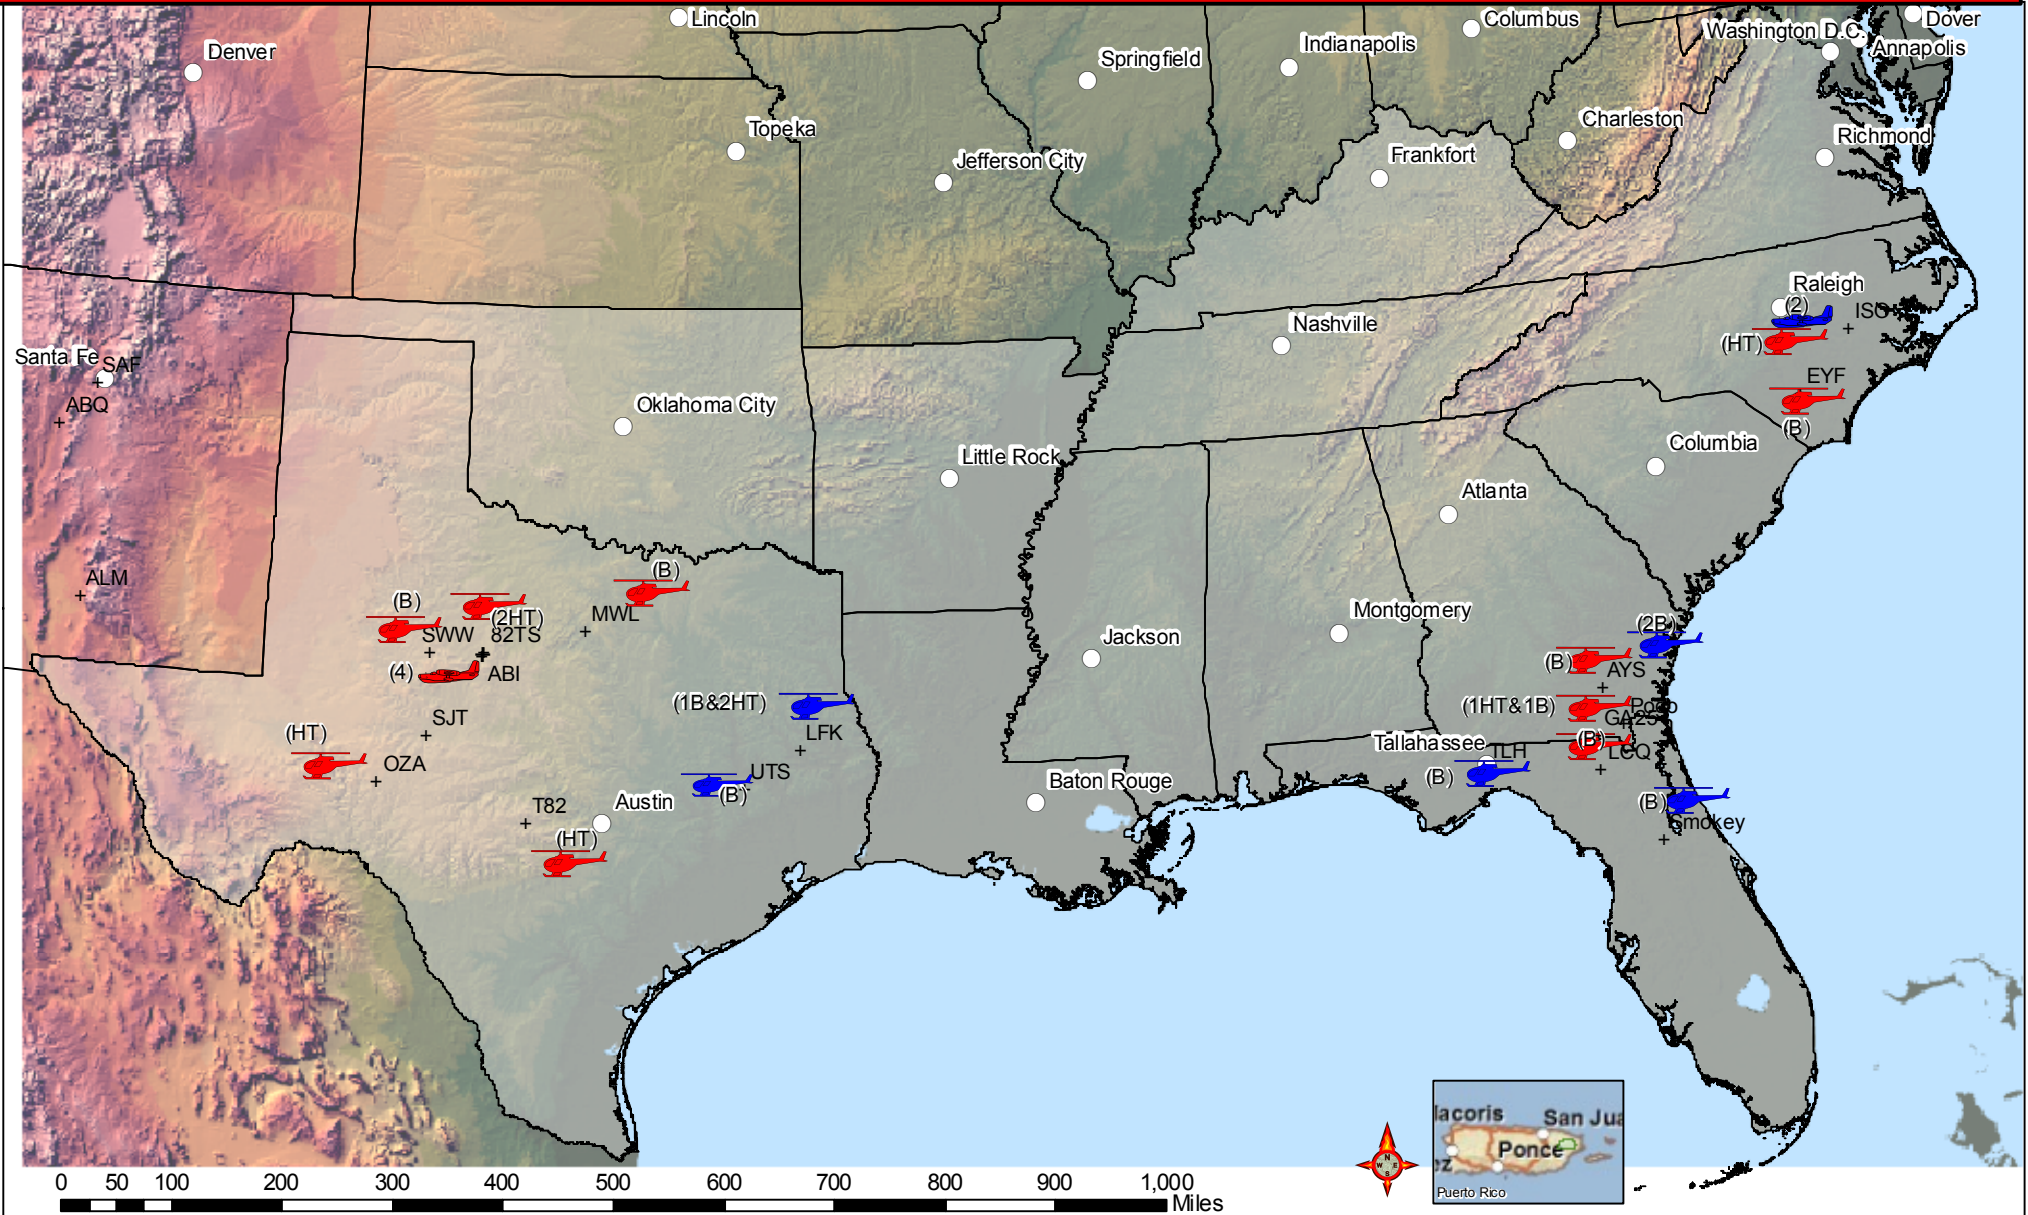

Southern Area Resource Map - Aviation Type I & II

Produced: Thursday, July 7, 2011 at 0829

-  Airtanker - Heavy
-  Type 3 Multi-Engine

-  Helicopter Type I
-  Helicopter Type II

(#) Number of Aircraft
 (B) Bucket
 (HT) Heli Tanker

 Southern Area