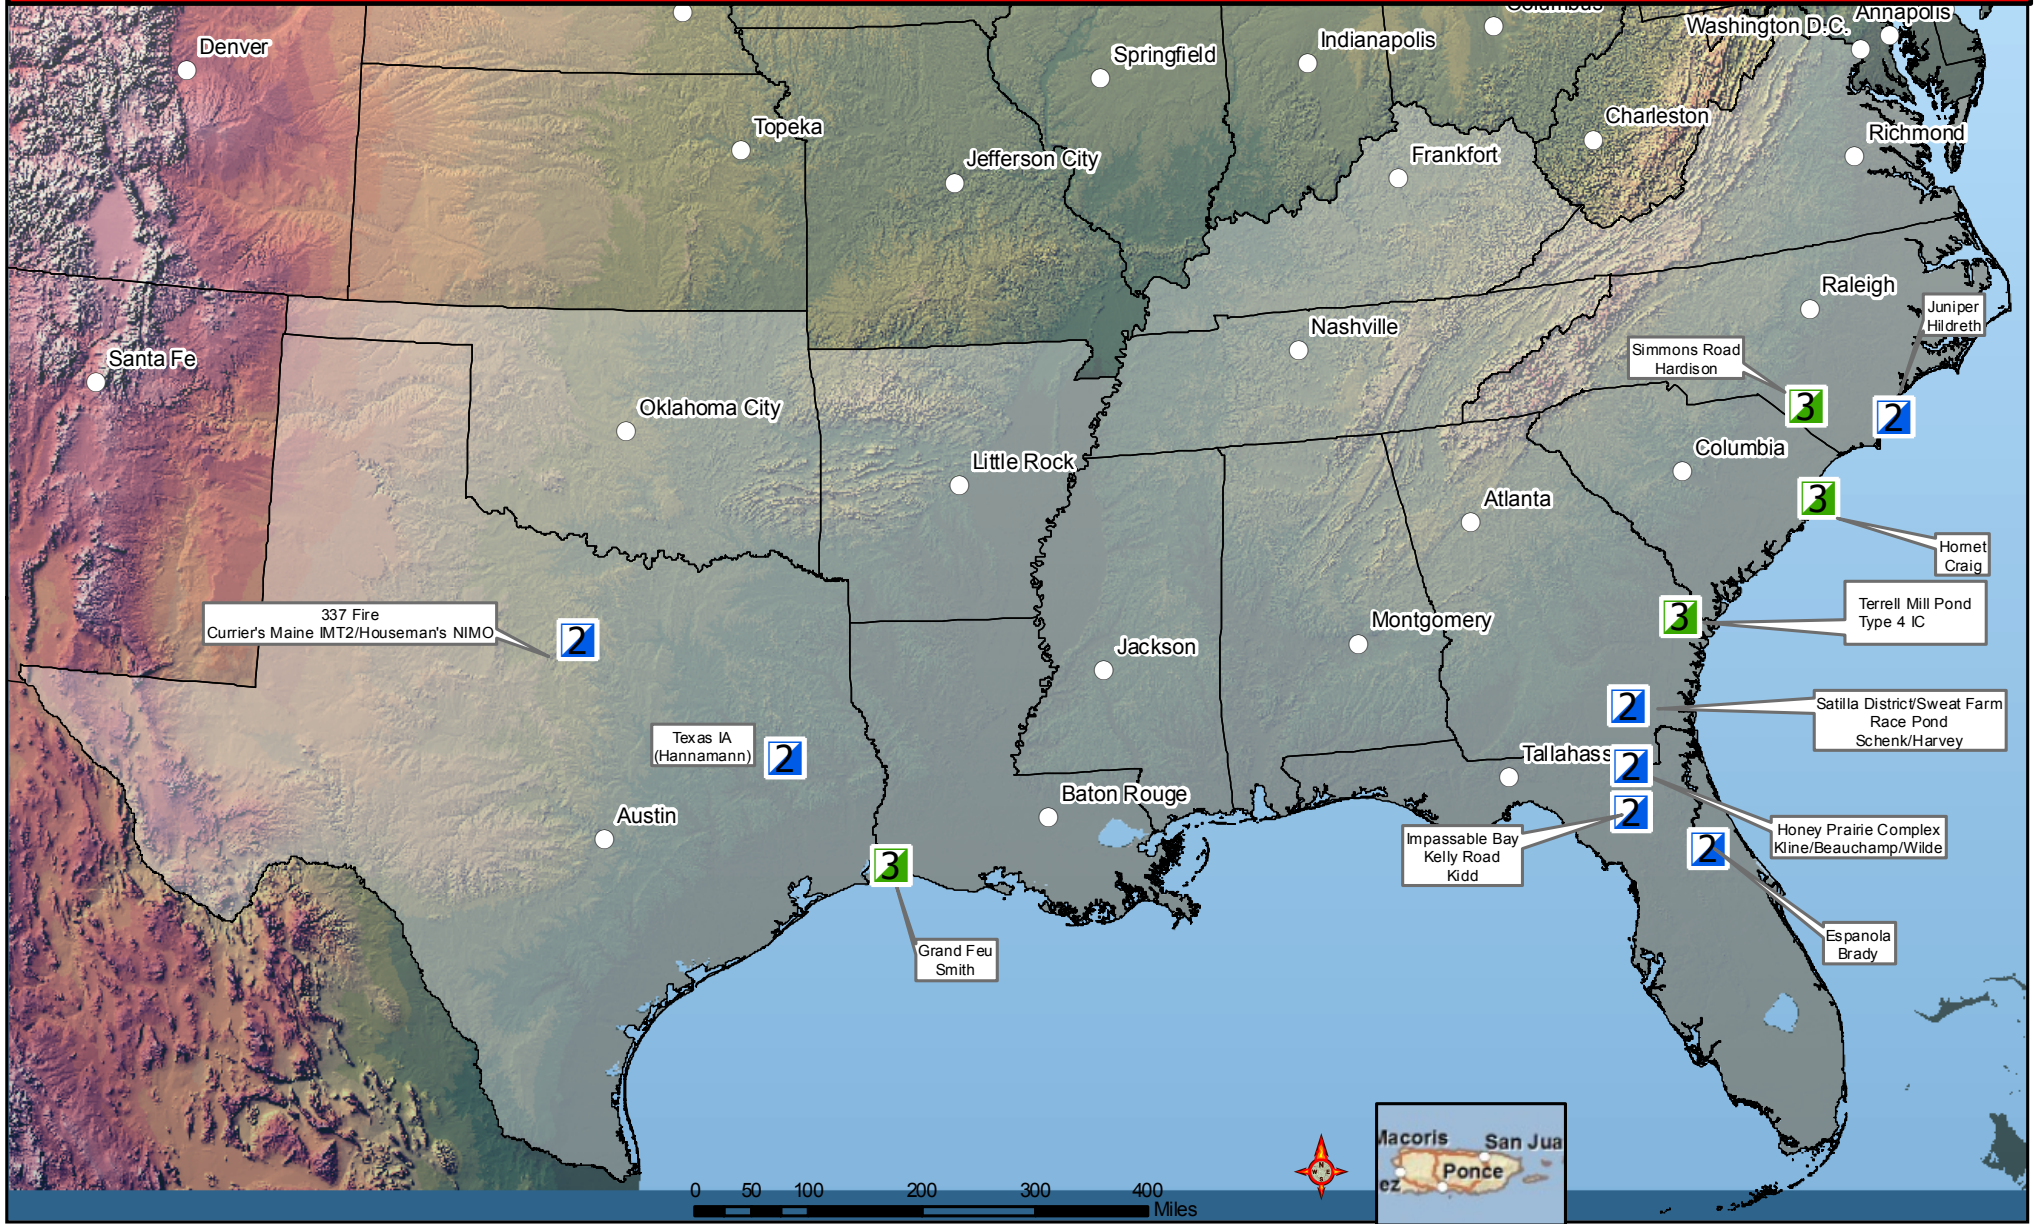

# Southern Area Resource Map - IM Teams

Produced: Thursday, July 7, 2011 at 0921

**1** IMT Type I

**3** IMT Type III

**N** NIMO Team

● Current Large Fires

□ Southern Area

**2** IMT Type II

**4** IMT Type IV

● Current Fire Activity