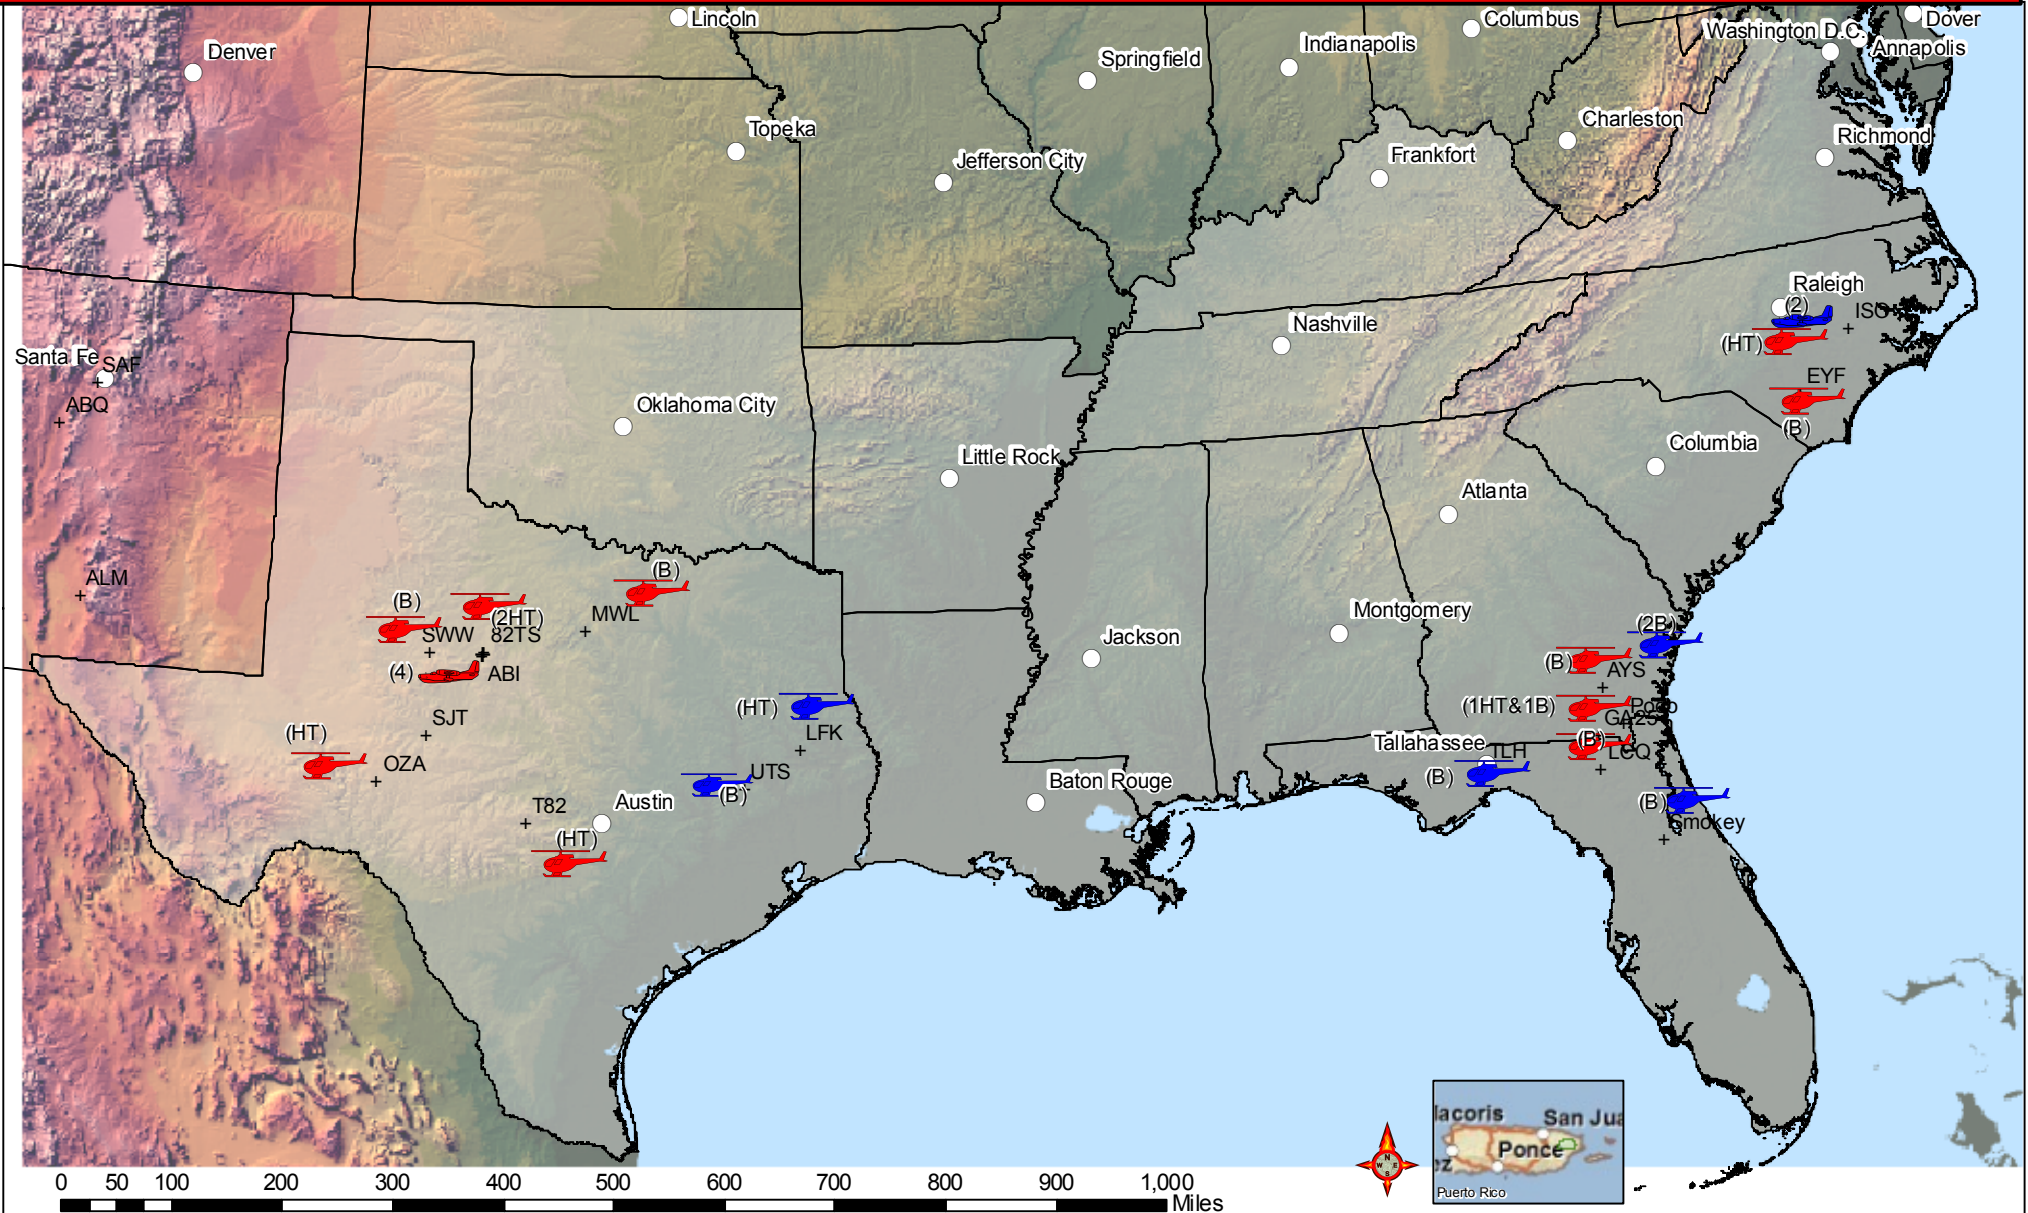

# Southern Area Resource Map - Aviation Type I & II

Produced: Friday, July 8, 2011 at 0830

 Airtanker - Heavy  
 Type 3 Multi-Engine

 Helicopter Type I  
 Helicopter Type II

(#) Number of Aircraft  
 (B) Bucket  
 (HT) Heli Tanker

 Southern Area