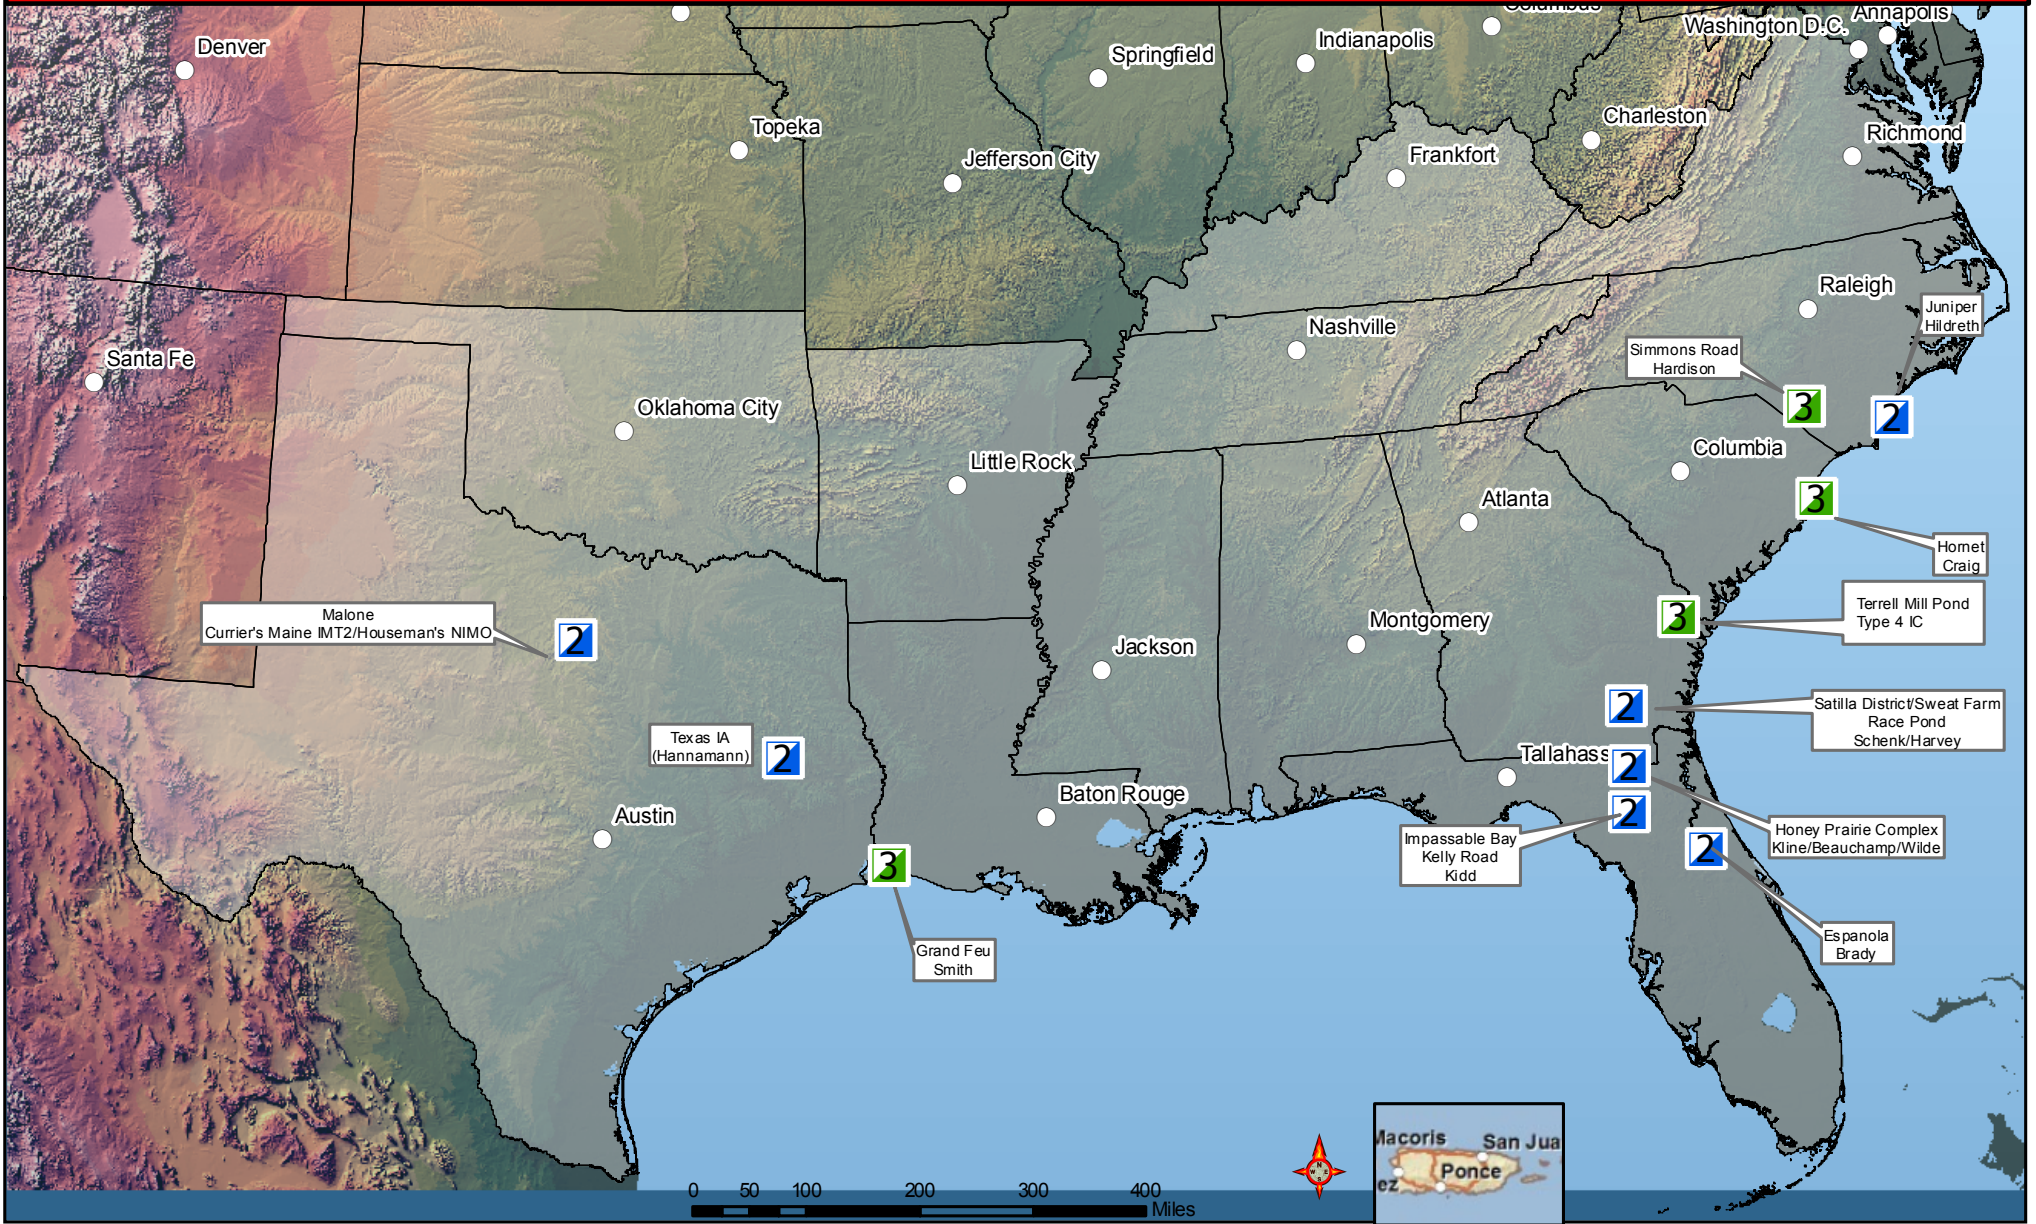

# Southern Area Resource Map - IM Teams

Produced: Friday, July 8, 2011 at 1000

**1** IMT Type I  
**2** IMT Type II

**3** IMT Type III  
**4** IMT Type IV

**N** NIMO Team

● Current Large Fires  
● Current Fire Activity

□ Southern Area