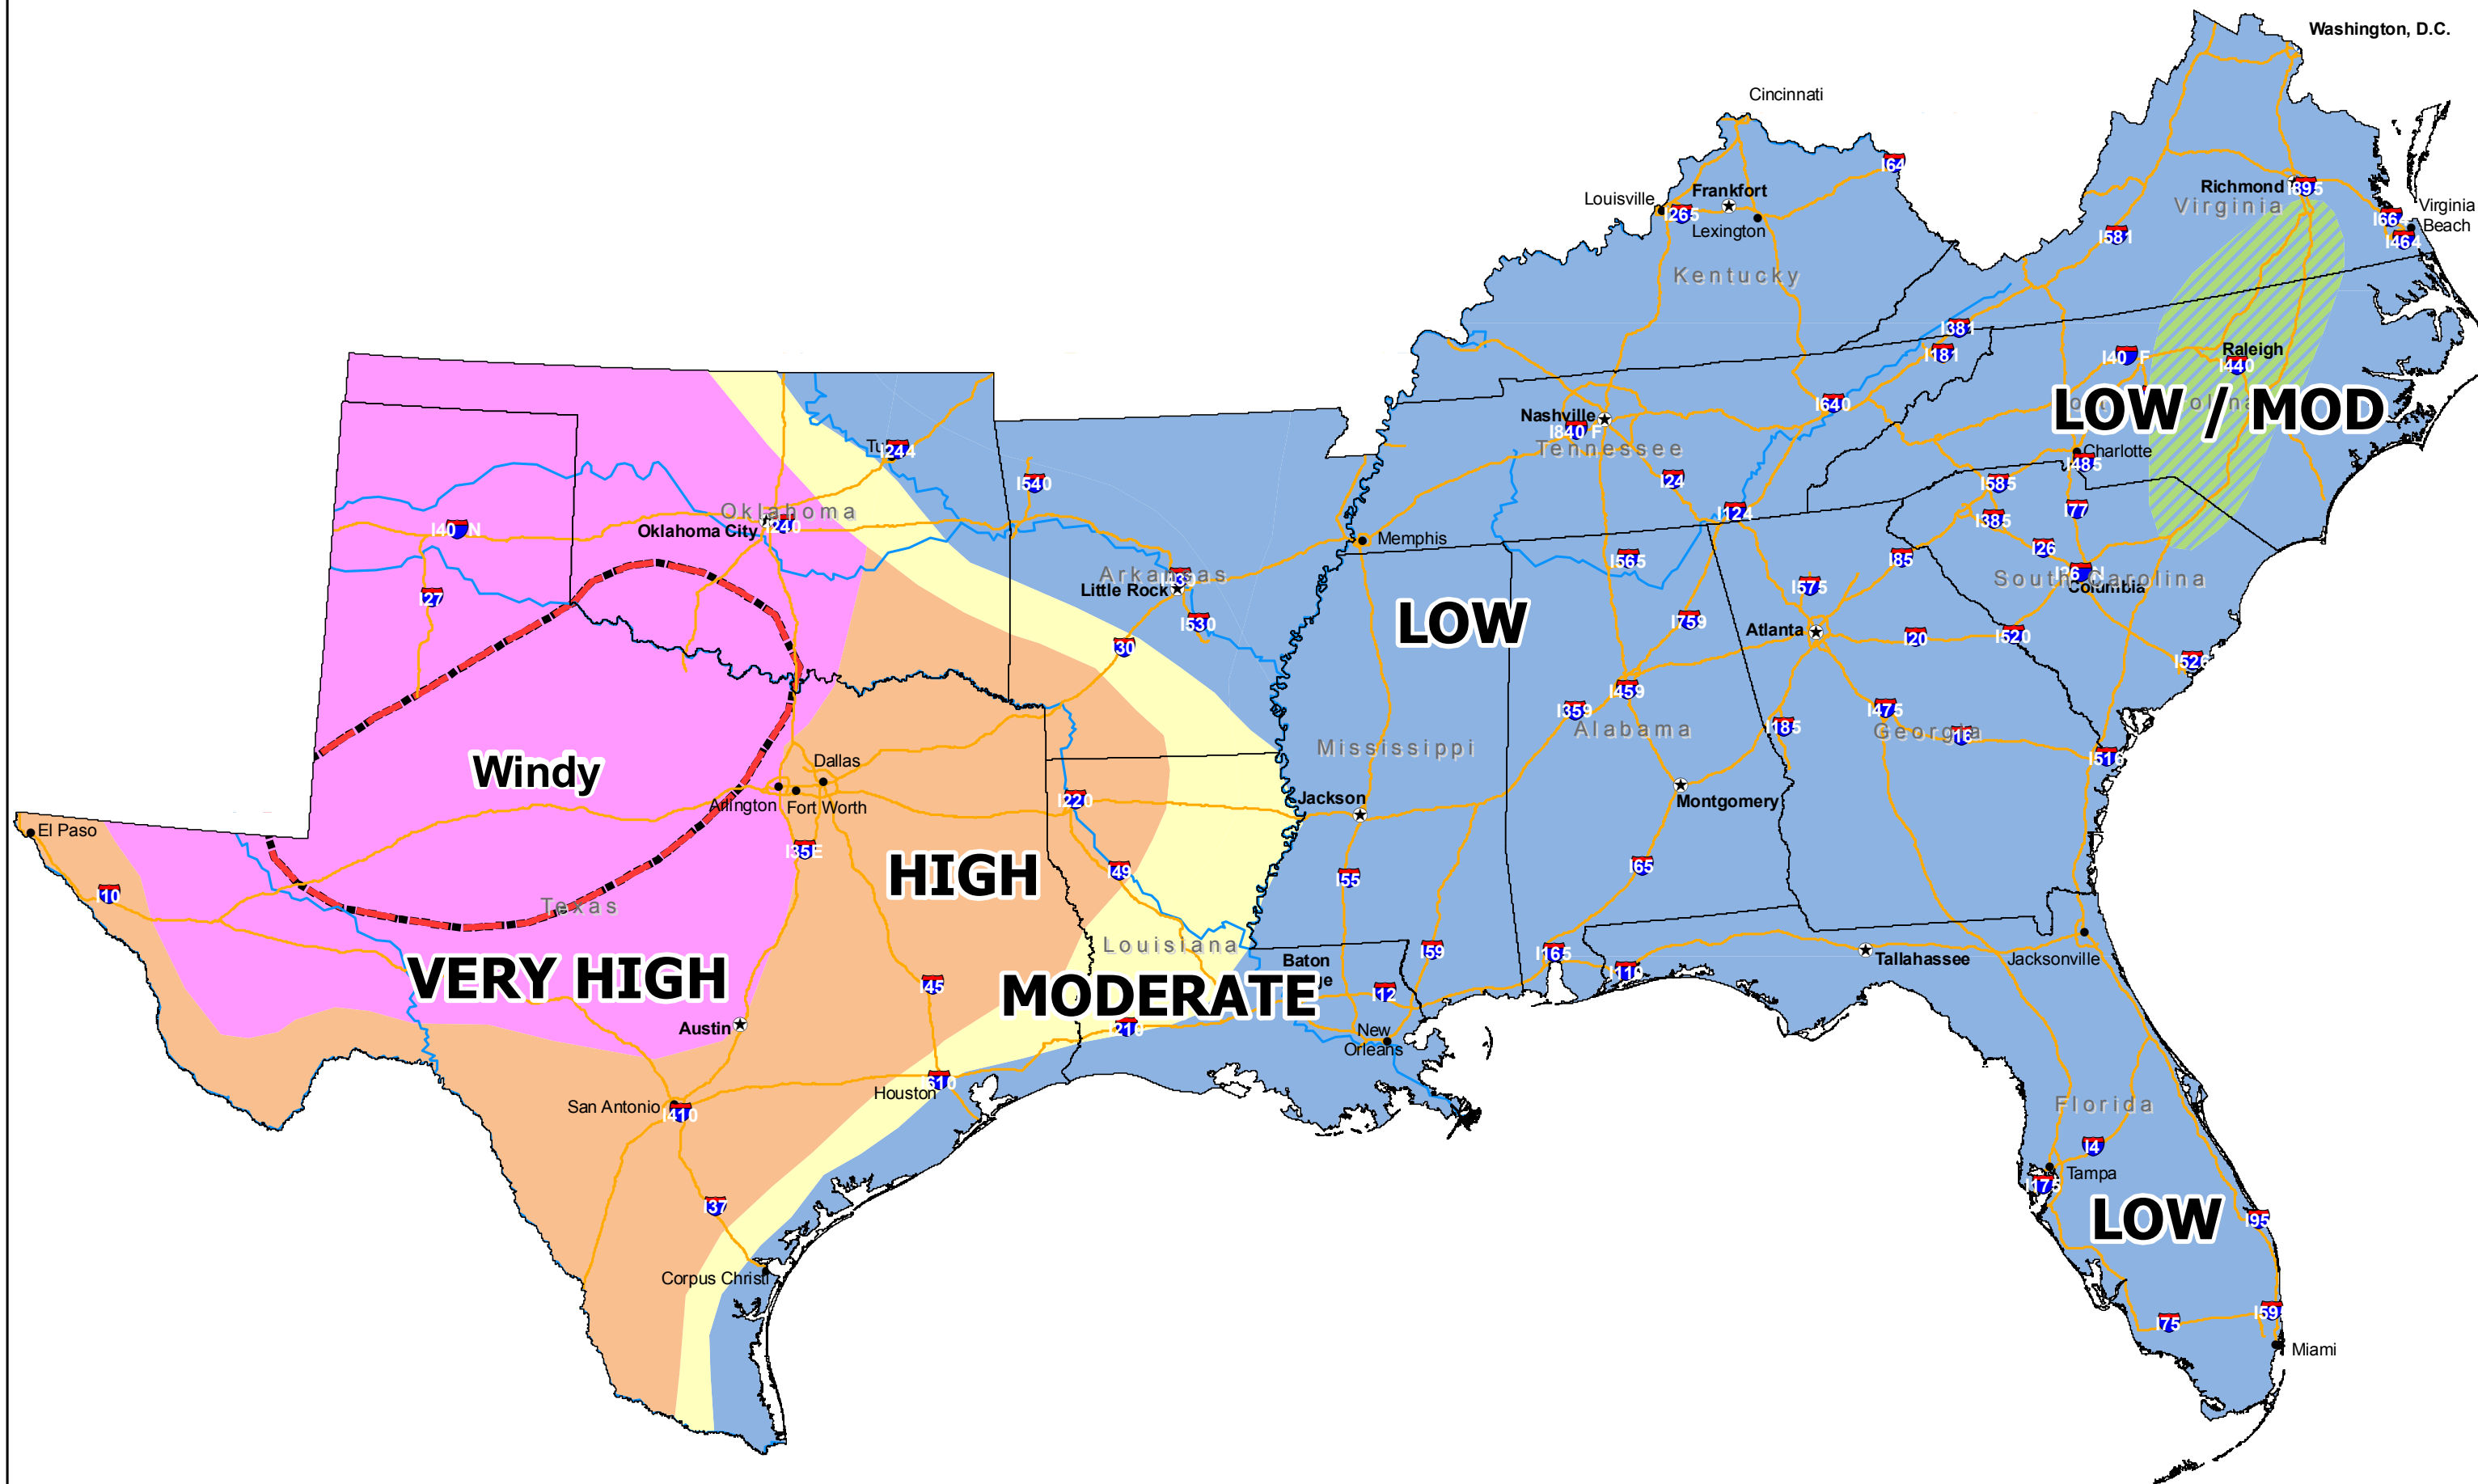

Southern Area Large Wildfire Potential

Wednesday - August 10, 2011 0700

Washington, D.C.

Possible Area of High Winds