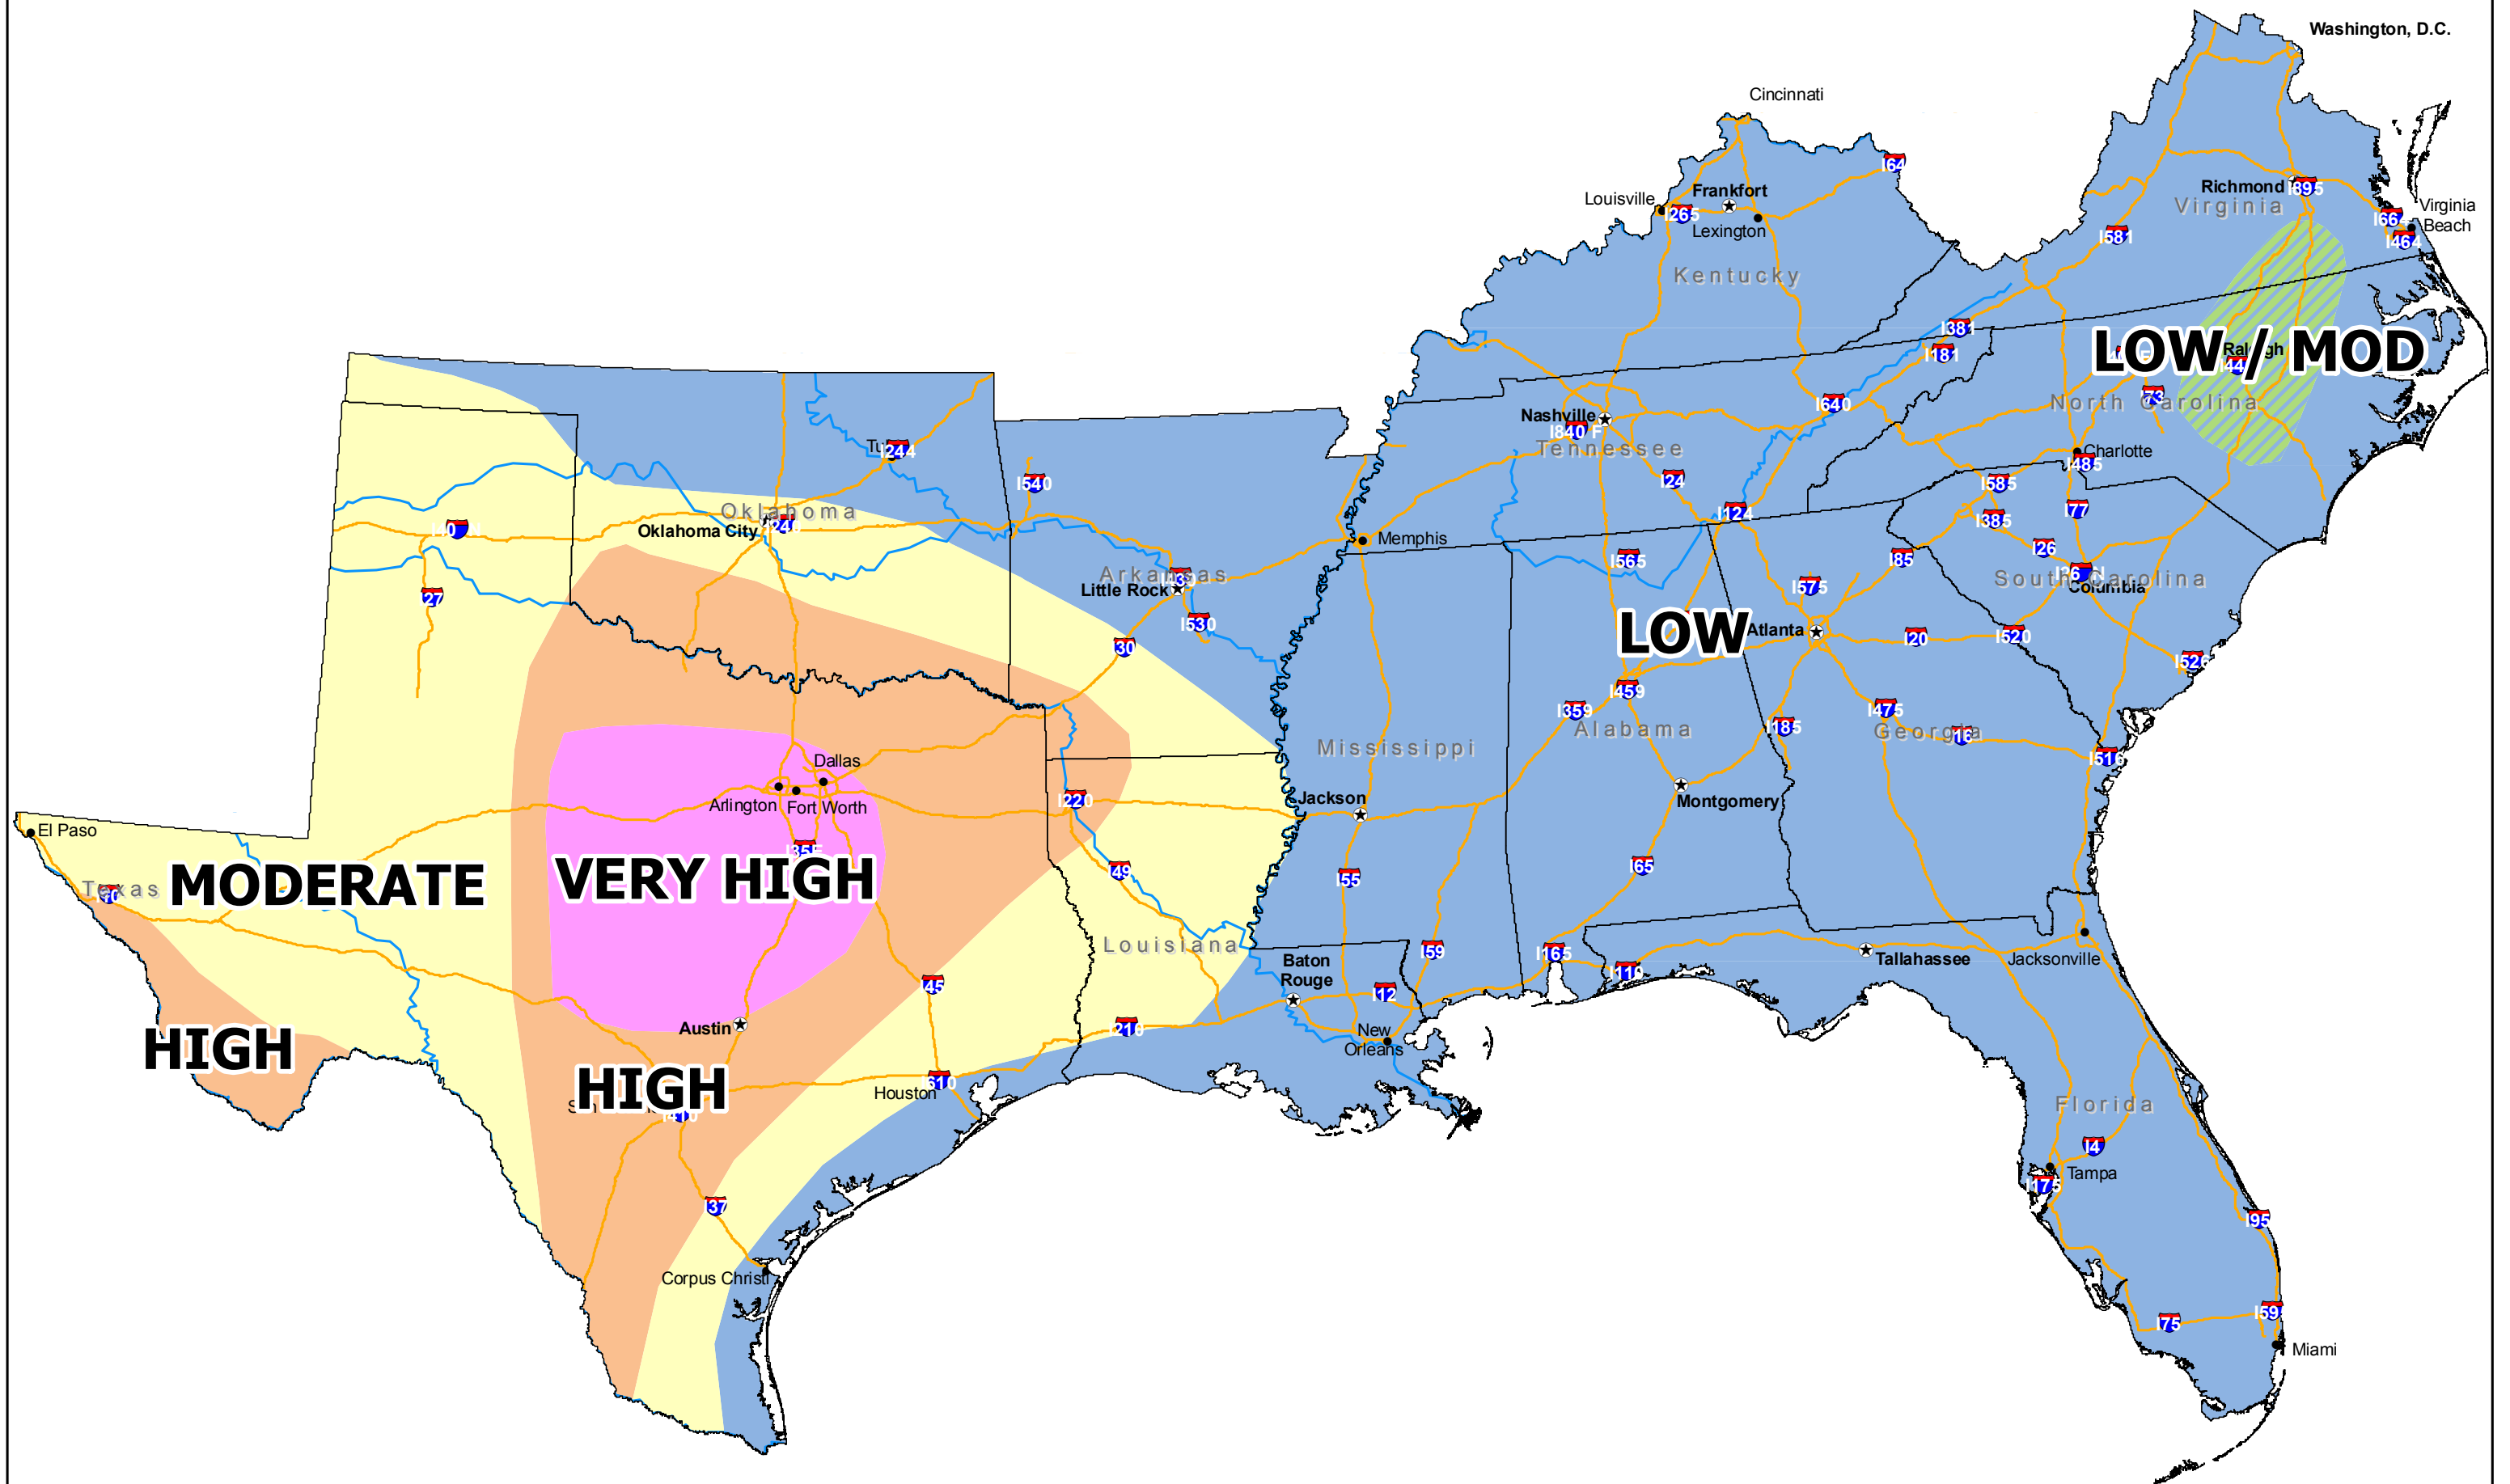

# Southern Area Large Wildfire Potential

Friday - August 12, 2011

0700

Washington, D.C.

**LOW/MOD**

**LOW**

**MODERATE**

**VERY HIGH**

**HIGH**

**HIGH**