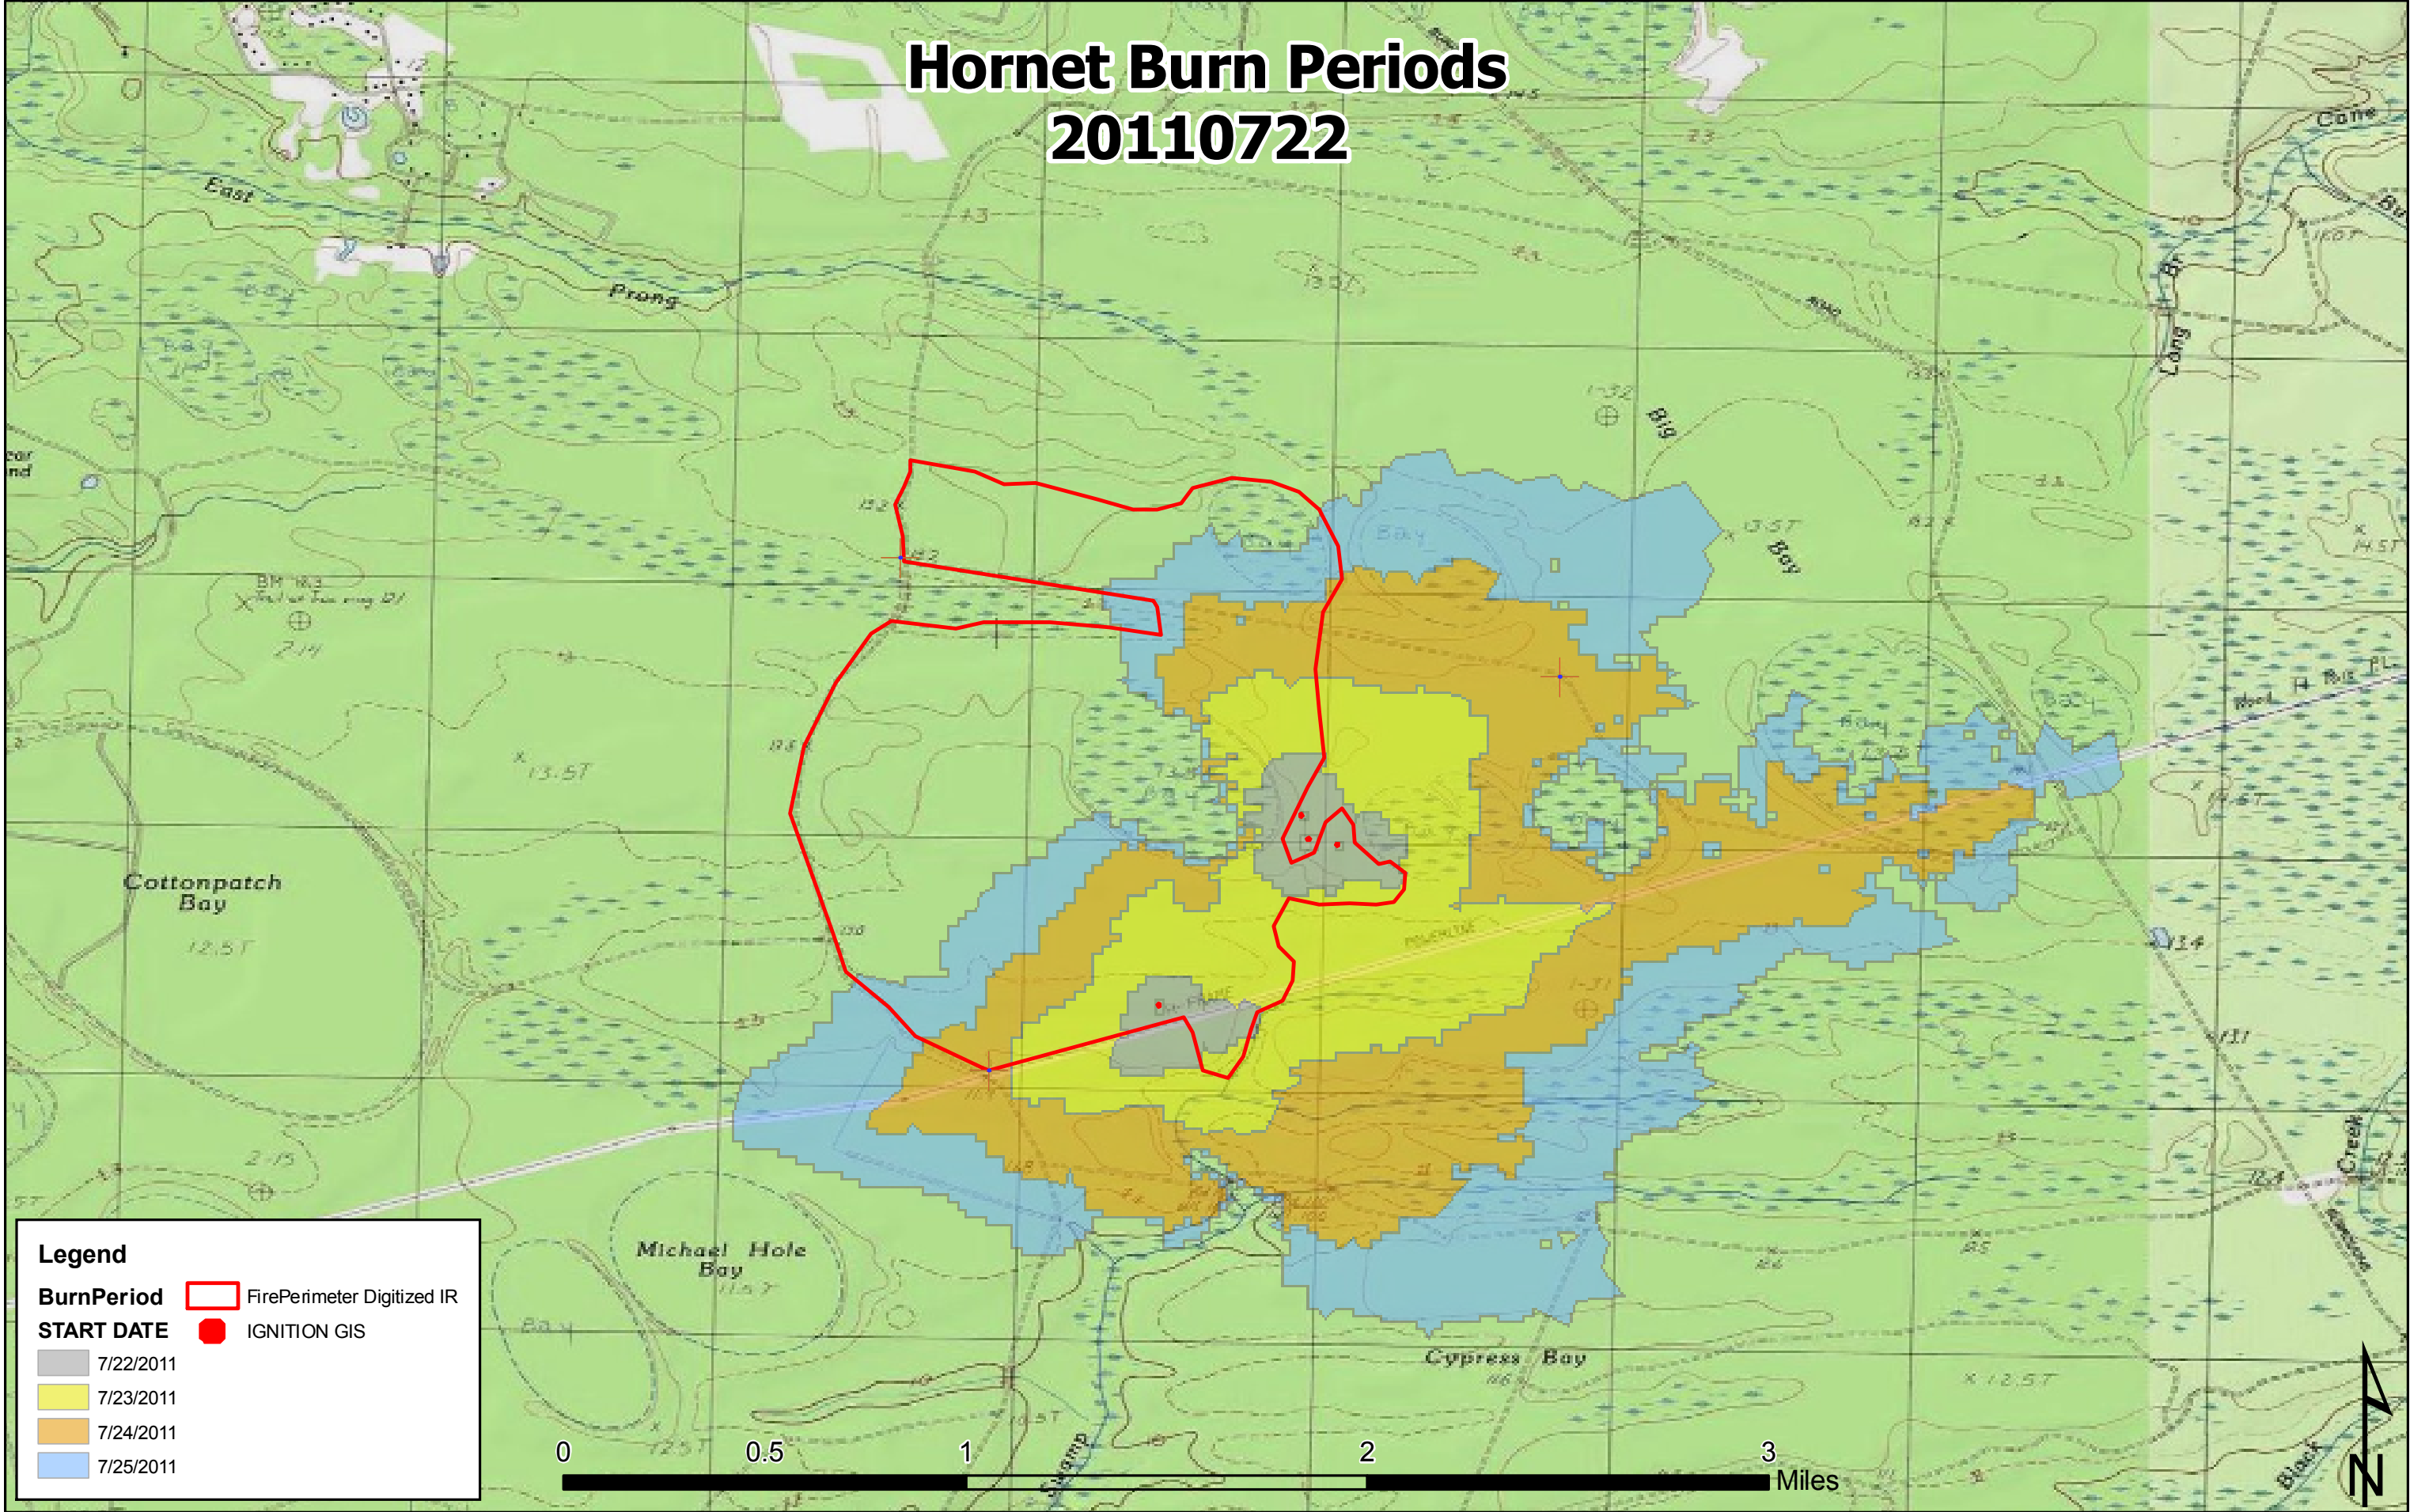

Hornet Burn Periods 20110722

Legend

- BurnPeriod**  FirePerimeter Digitized IR
- START DATE**  IGNITION GIS
-  7/22/2011
 -  7/23/2011
 -  7/24/2011
 -  7/25/2011