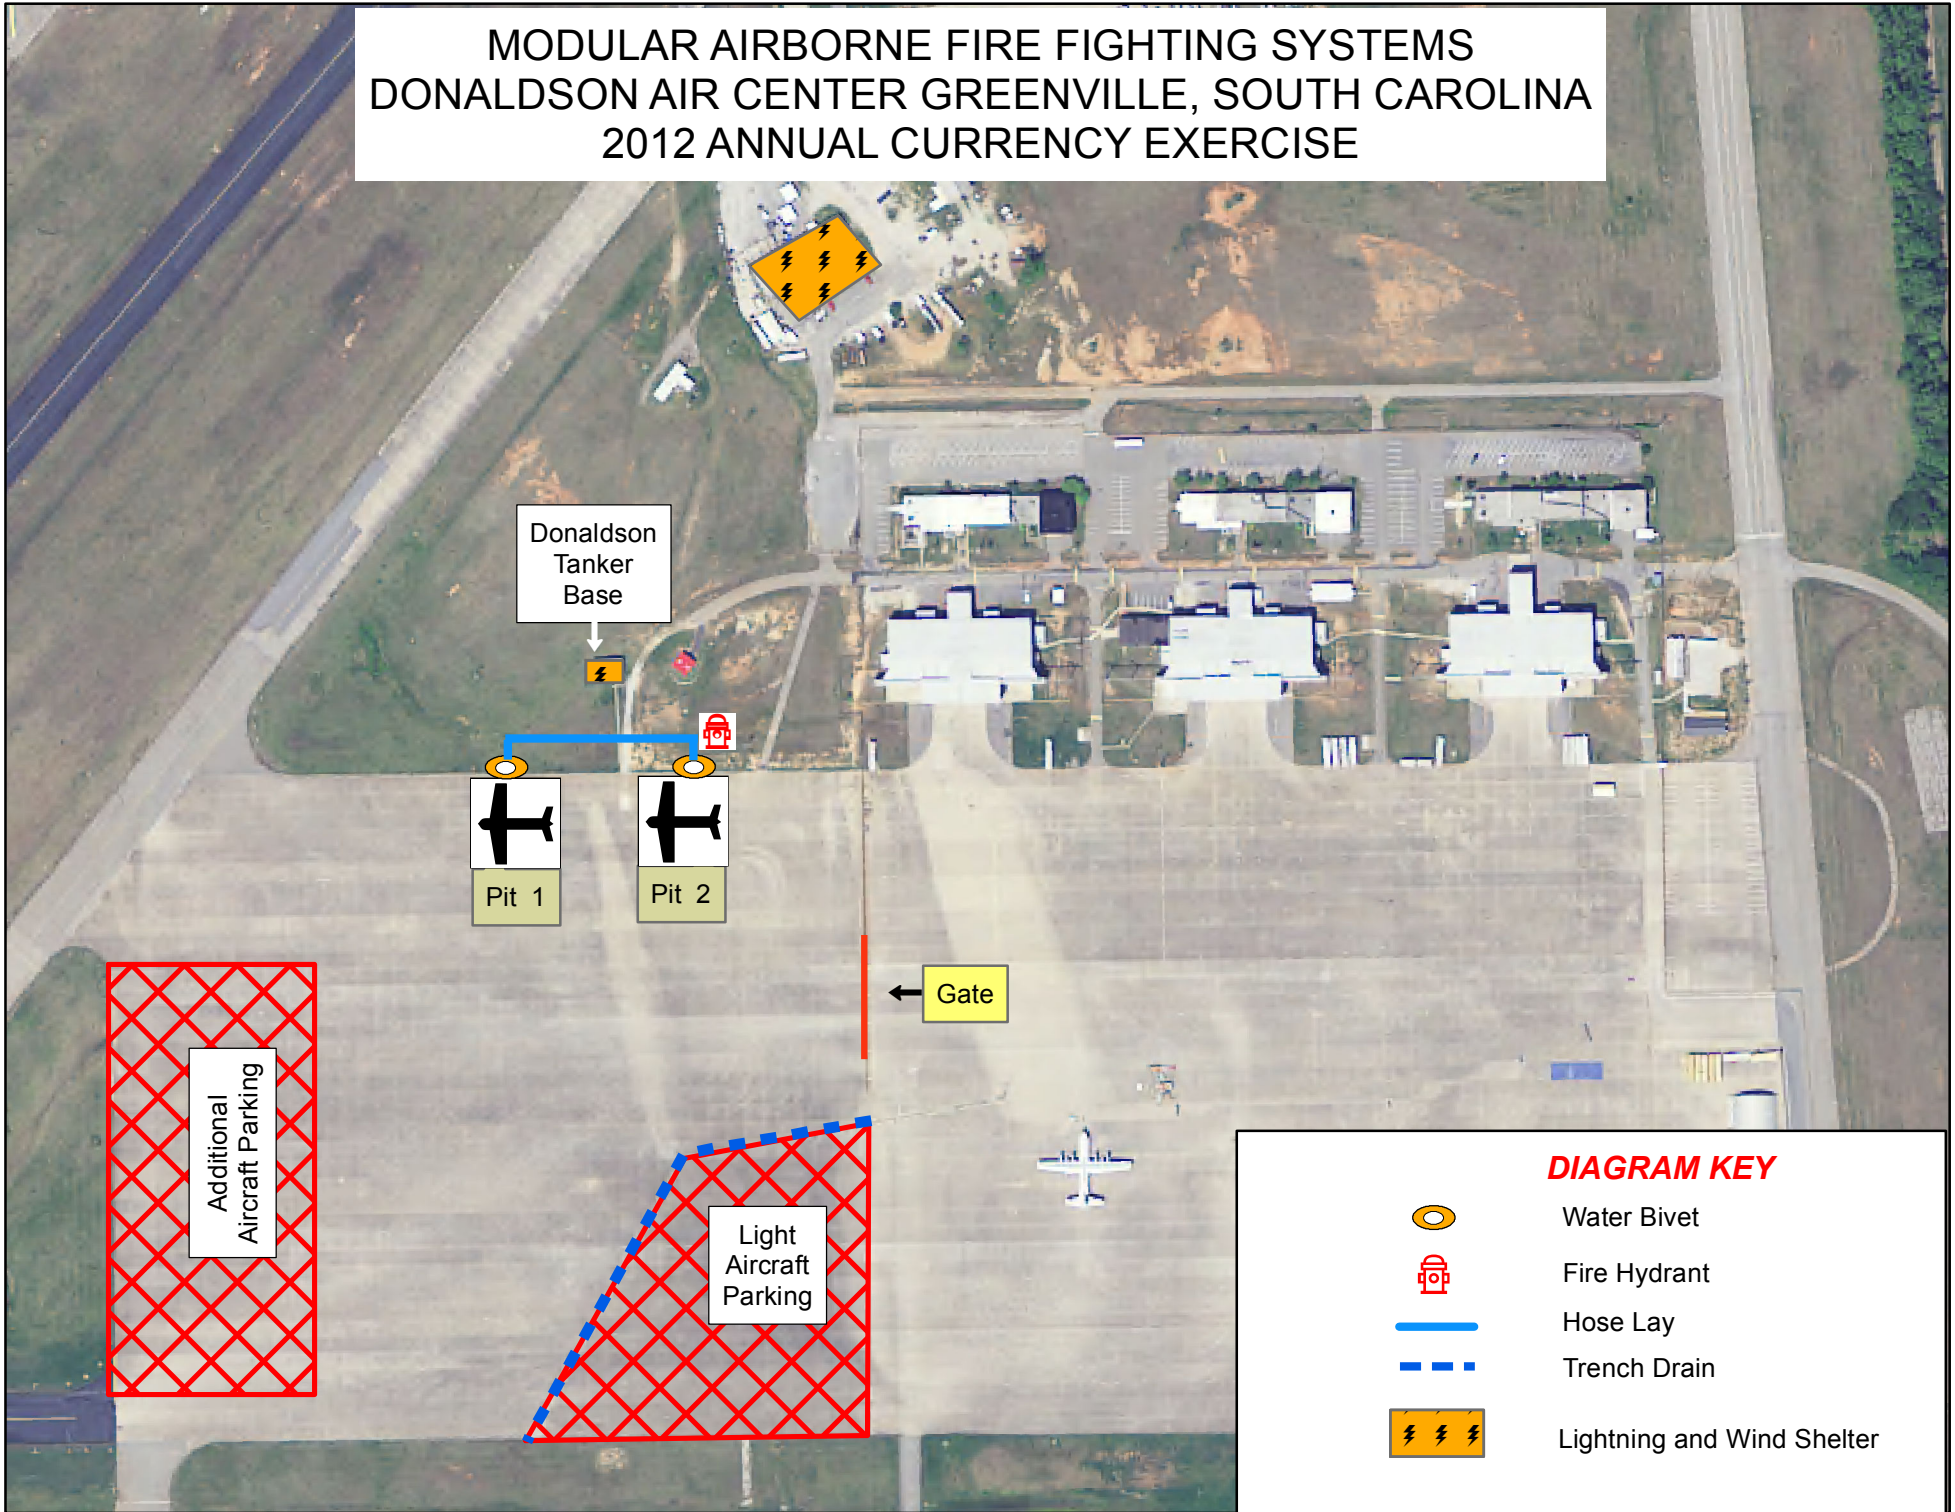

MODULAR AIRBORNE FIRE FIGHTING SYSTEMS
DONALDSON AIR CENTER GREENVILLE, SOUTH CAROLINA
2012 ANNUAL CURRENCY EXERCISE

Donaldson
Tanker
Base

Pit 1

Pit 2

Gate

Additional
Aircraft
Parking

Light
Aircraft
Parking

DIAGRAM KEY

-  Water Bivet
-  Fire Hydrant
-  Hose Lay
-  Trench Drain
-  Lightning and Wind Shelter