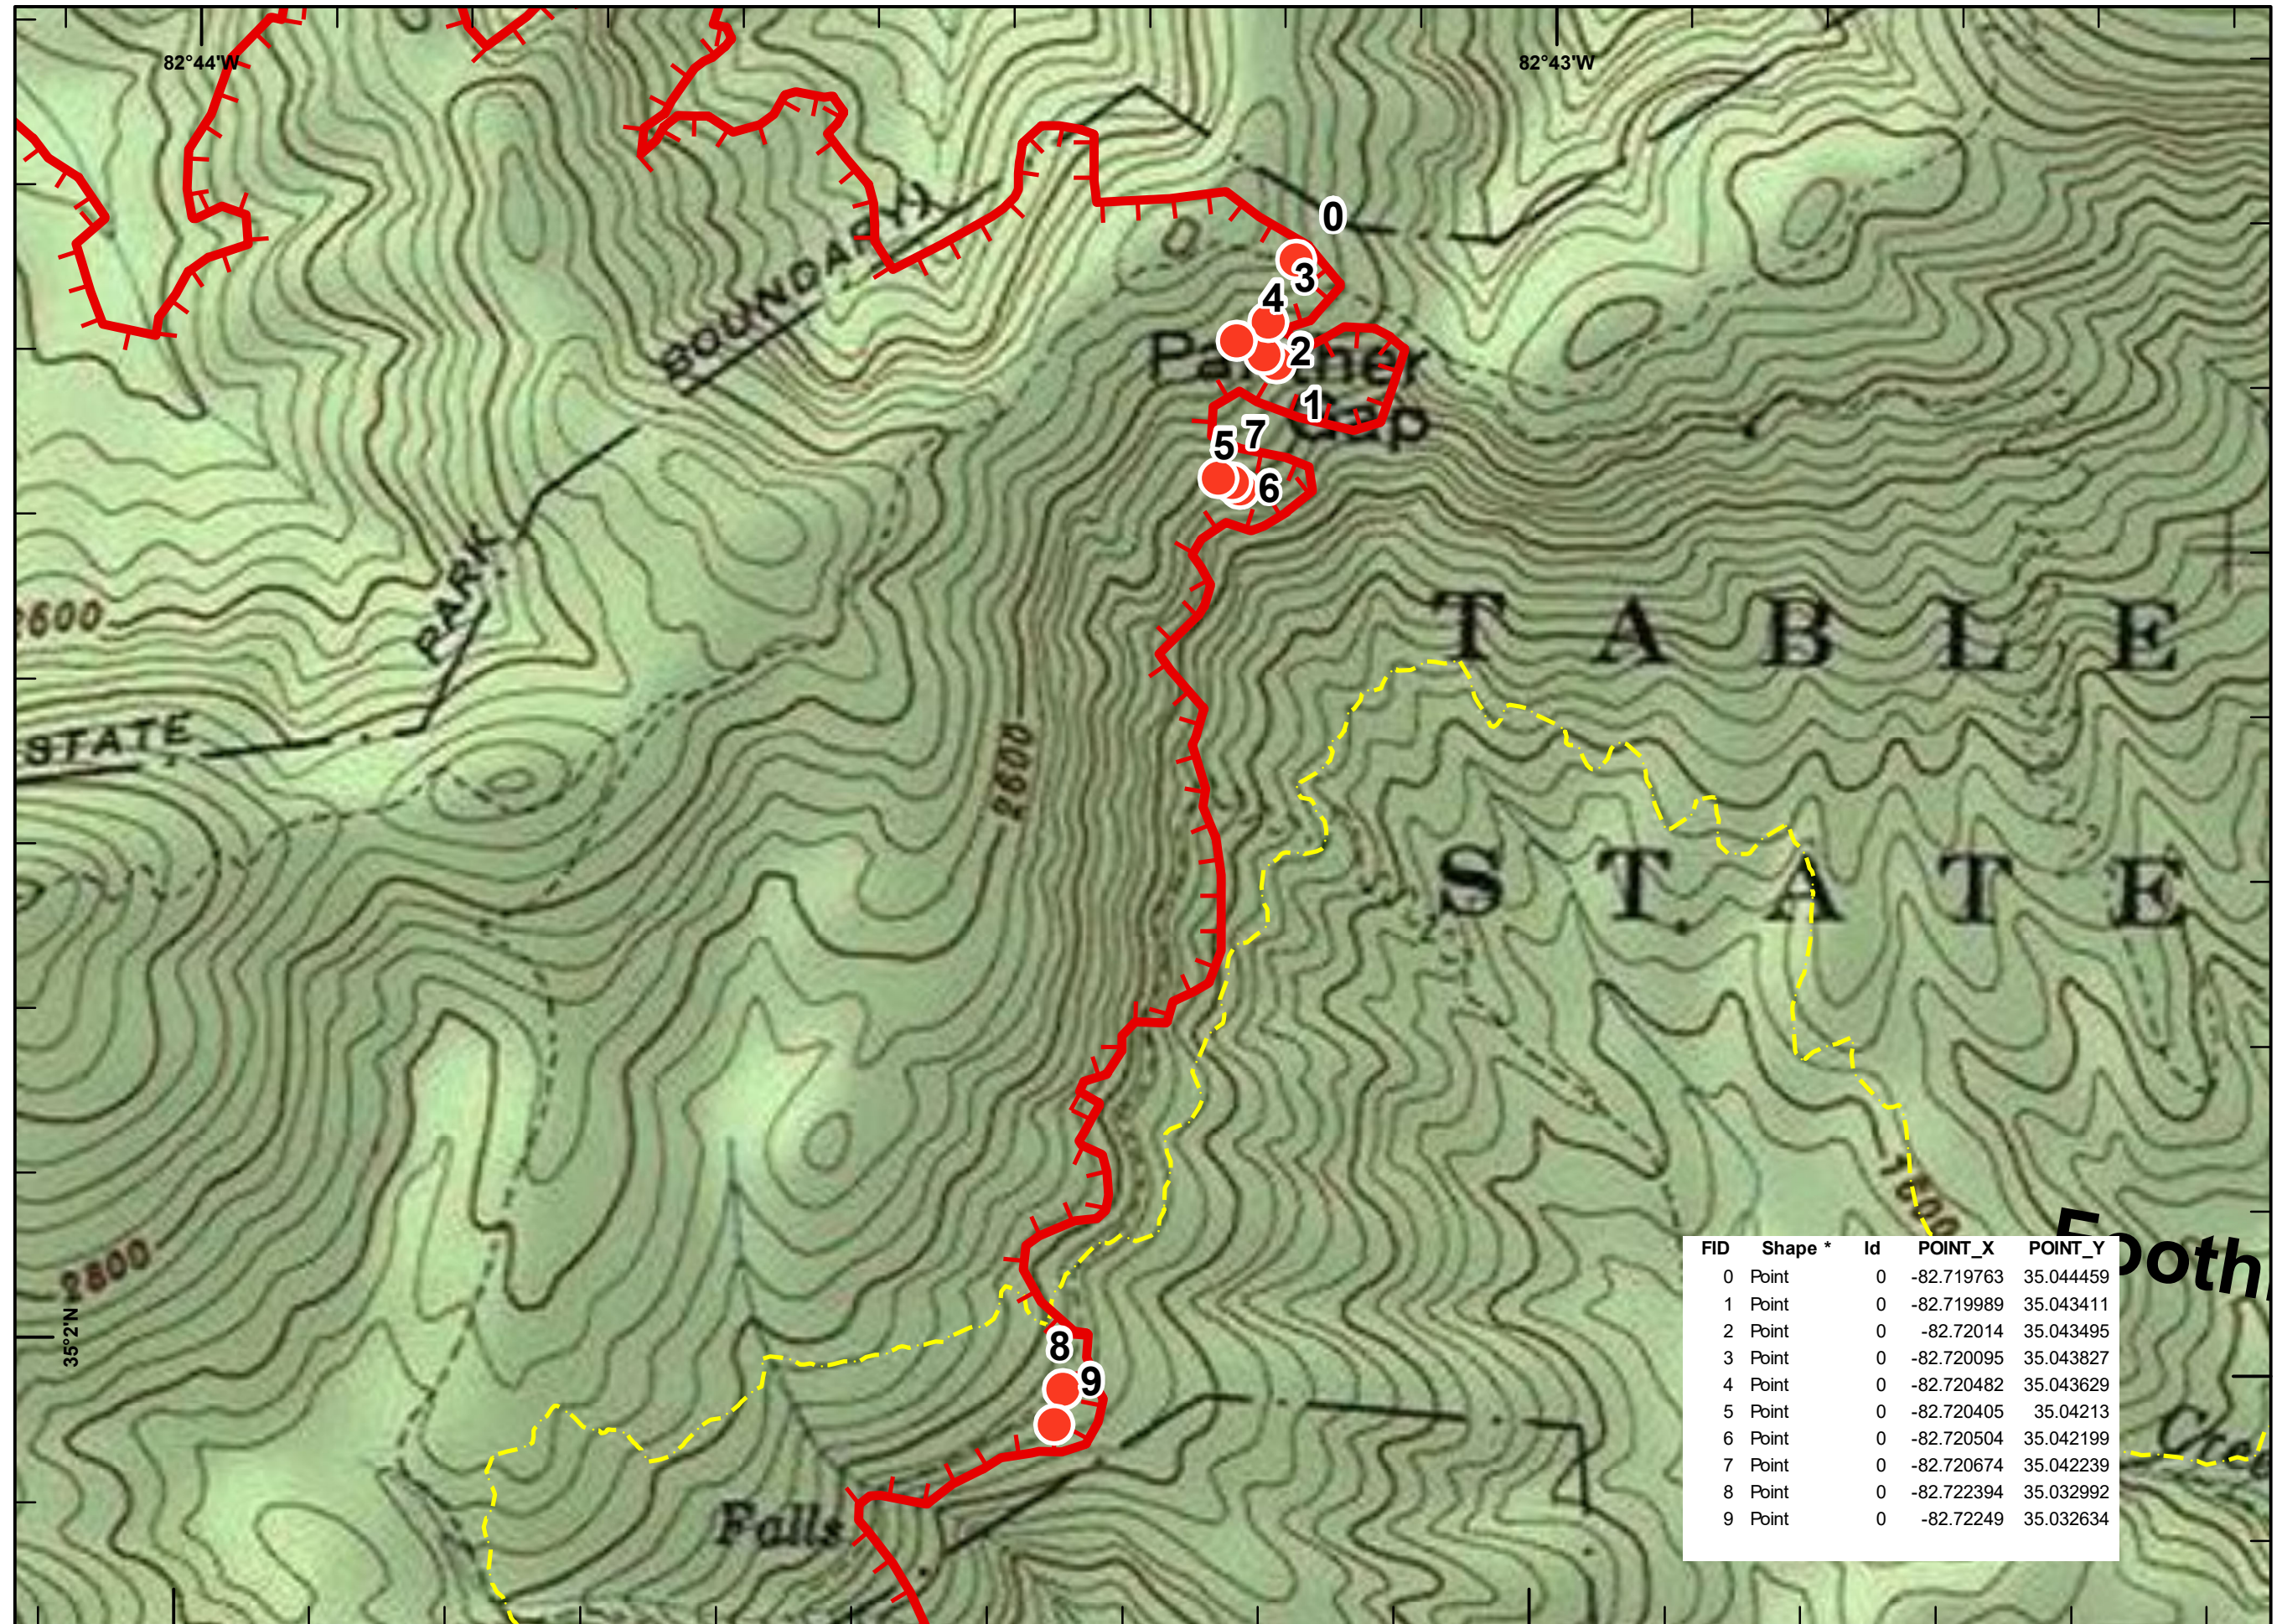

Hot Spot Locations  
 Pinnacle Mtn Fire  
 US-SC-SCS-11102016  
 11/14/2016  
 Day Shift  
 NAD83 UTM 17N  
 2180 Acres  
 (11/12/16 1926 hours)

**Legend**

- HotSpots
- Drop Point
- Helispot
- ▣ Incident Command Post
- ▲ Safety Zone
- XXXX Completed Dozer Line
- Completed Burnout
- X● Proposed Dozer Line
- ┌┐ 11/14/2016
- - - Foothills Trail
- Buildings
- Roads
- SouthSaludaRiver

**Miles**

Allen Rabon  
 11/13/2016

FID	Shape *	Id	POINT_X	POINT_Y
0	Point	0	-82.719763	35.044459
1	Point	0	-82.719989	35.043411
2	Point	0	-82.72014	35.043495
3	Point	0	-82.720095	35.043827
4	Point	0	-82.720482	35.043629
5	Point	0	-82.720405	35.04213
6	Point	0	-82.720504	35.042199
7	Point	0	-82.720674	35.042239
8	Point	0	-82.722394	35.032992
9	Point	0	-82.72249	35.032634