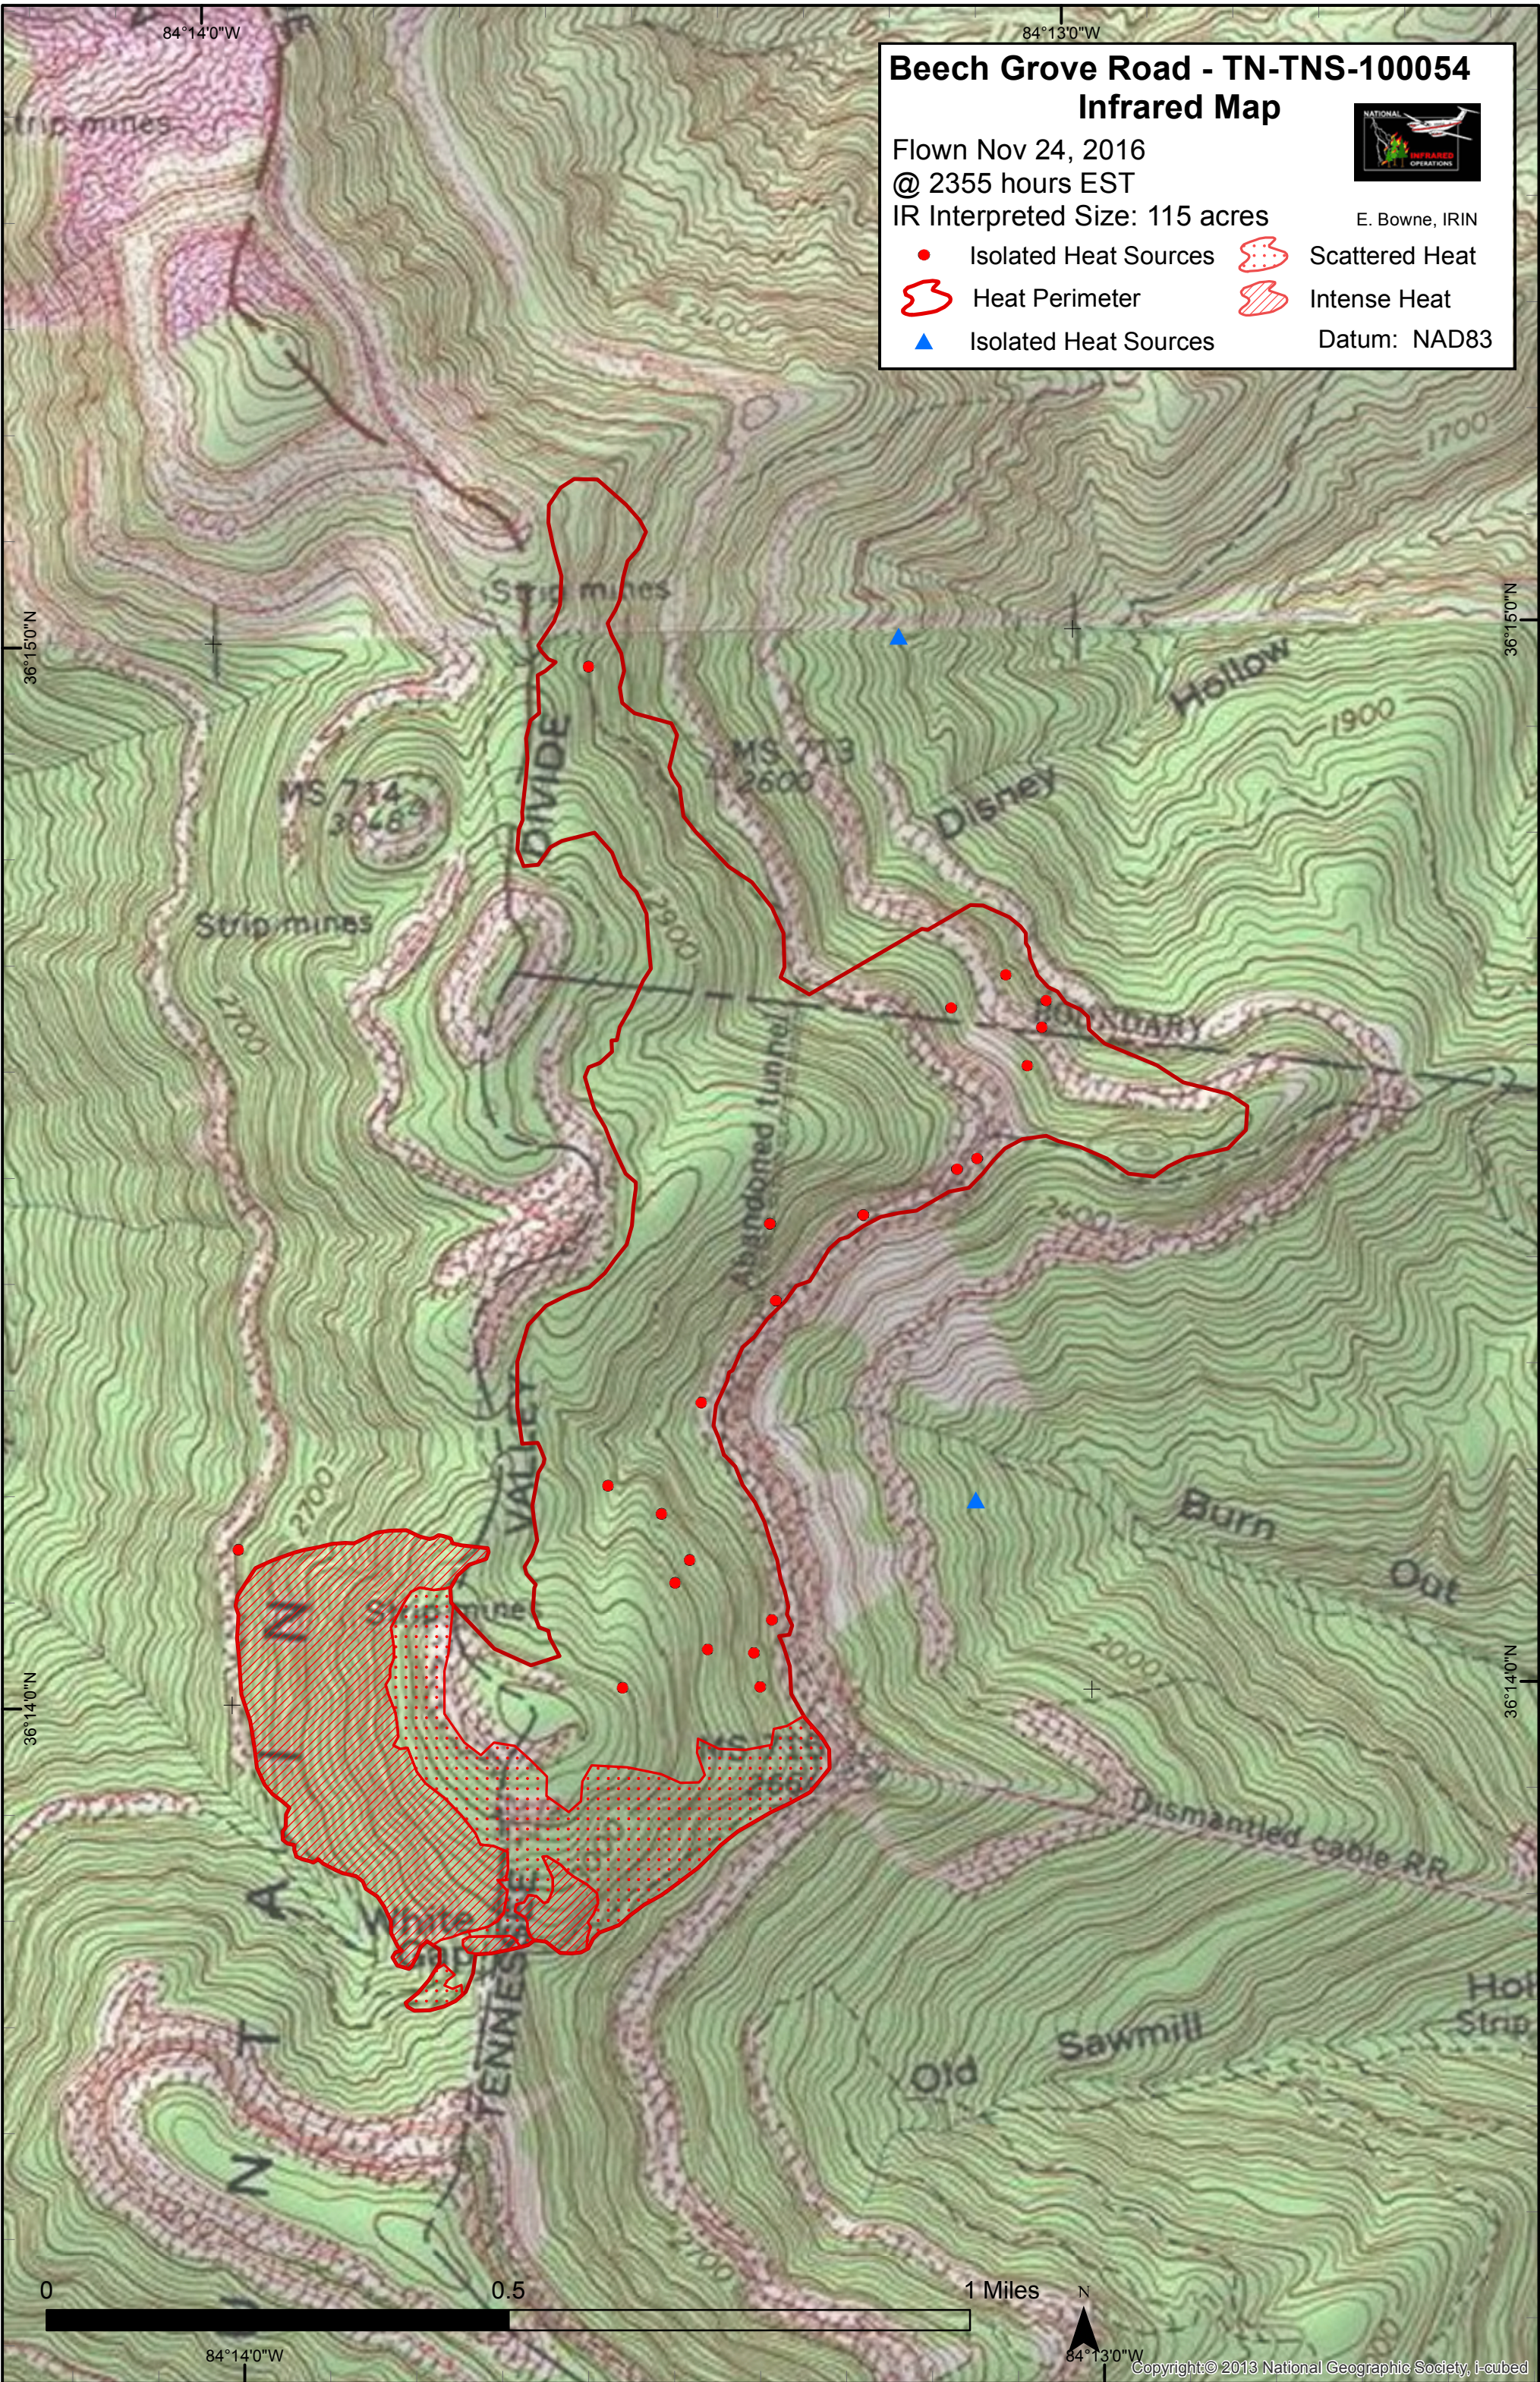

84°14'0"W

84°13'0"W

Beech Grove Road - TN-TNS-100054 Infrared Map

Flown Nov 24, 2016
@ 2355 hours EST

IR Interpreted Size: 115 acres

E. Bowne, IRIN

- Isolated Heat Sources
 - ▲ Isolated Heat Sources
 - Heat Perimeter
 - Scattered Heat
 - Intense Heat
- Datum: NAD83

36°15'0"N

36°15'0"N

36°14'0"N

36°14'0"N

84°14'0"W

84°13'0"W