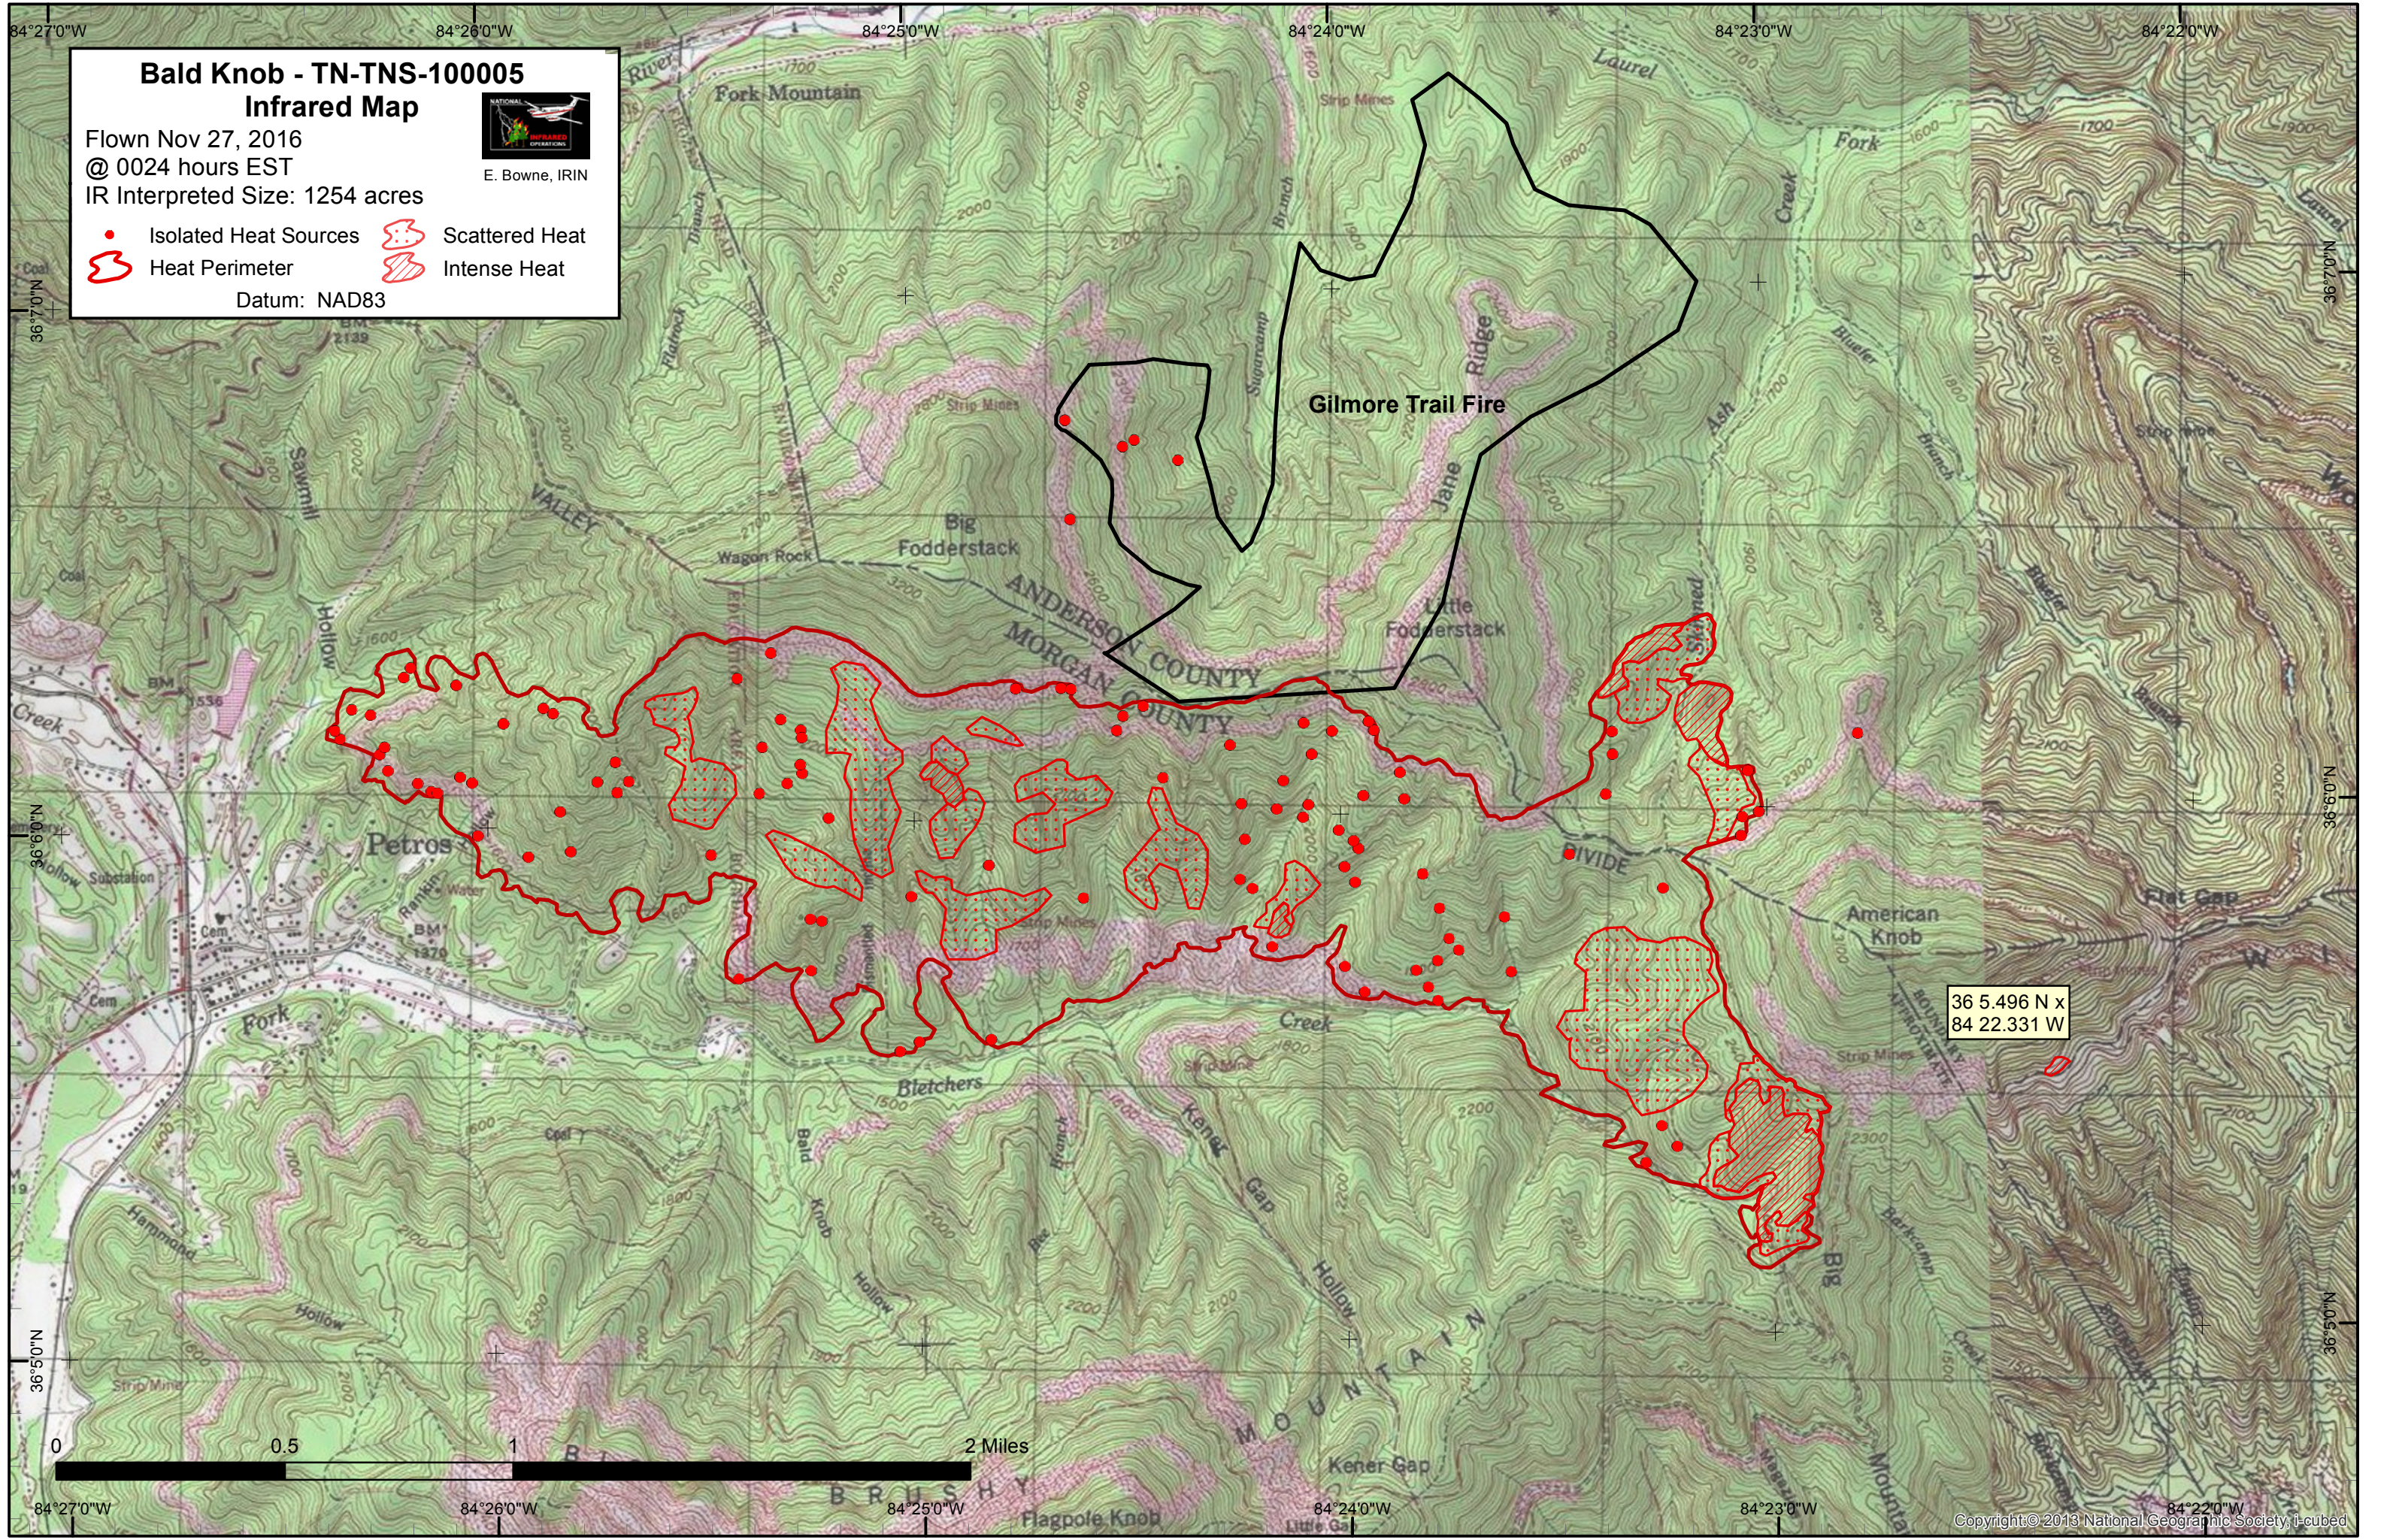

Bald Knob - TN-TNS-100005

Infrared Map

Flown Nov 27, 2016
@ 0024 hours EST
IR Interpreted Size: 1254 acres

E. Bowne, IRIN

- Isolated Heat Sources
- Heat Perimeter
- Scattered Heat
- Intense Heat

Datum: NAD83

Gilmore Trail Fire

36 5.496 N x
84 22.331 W