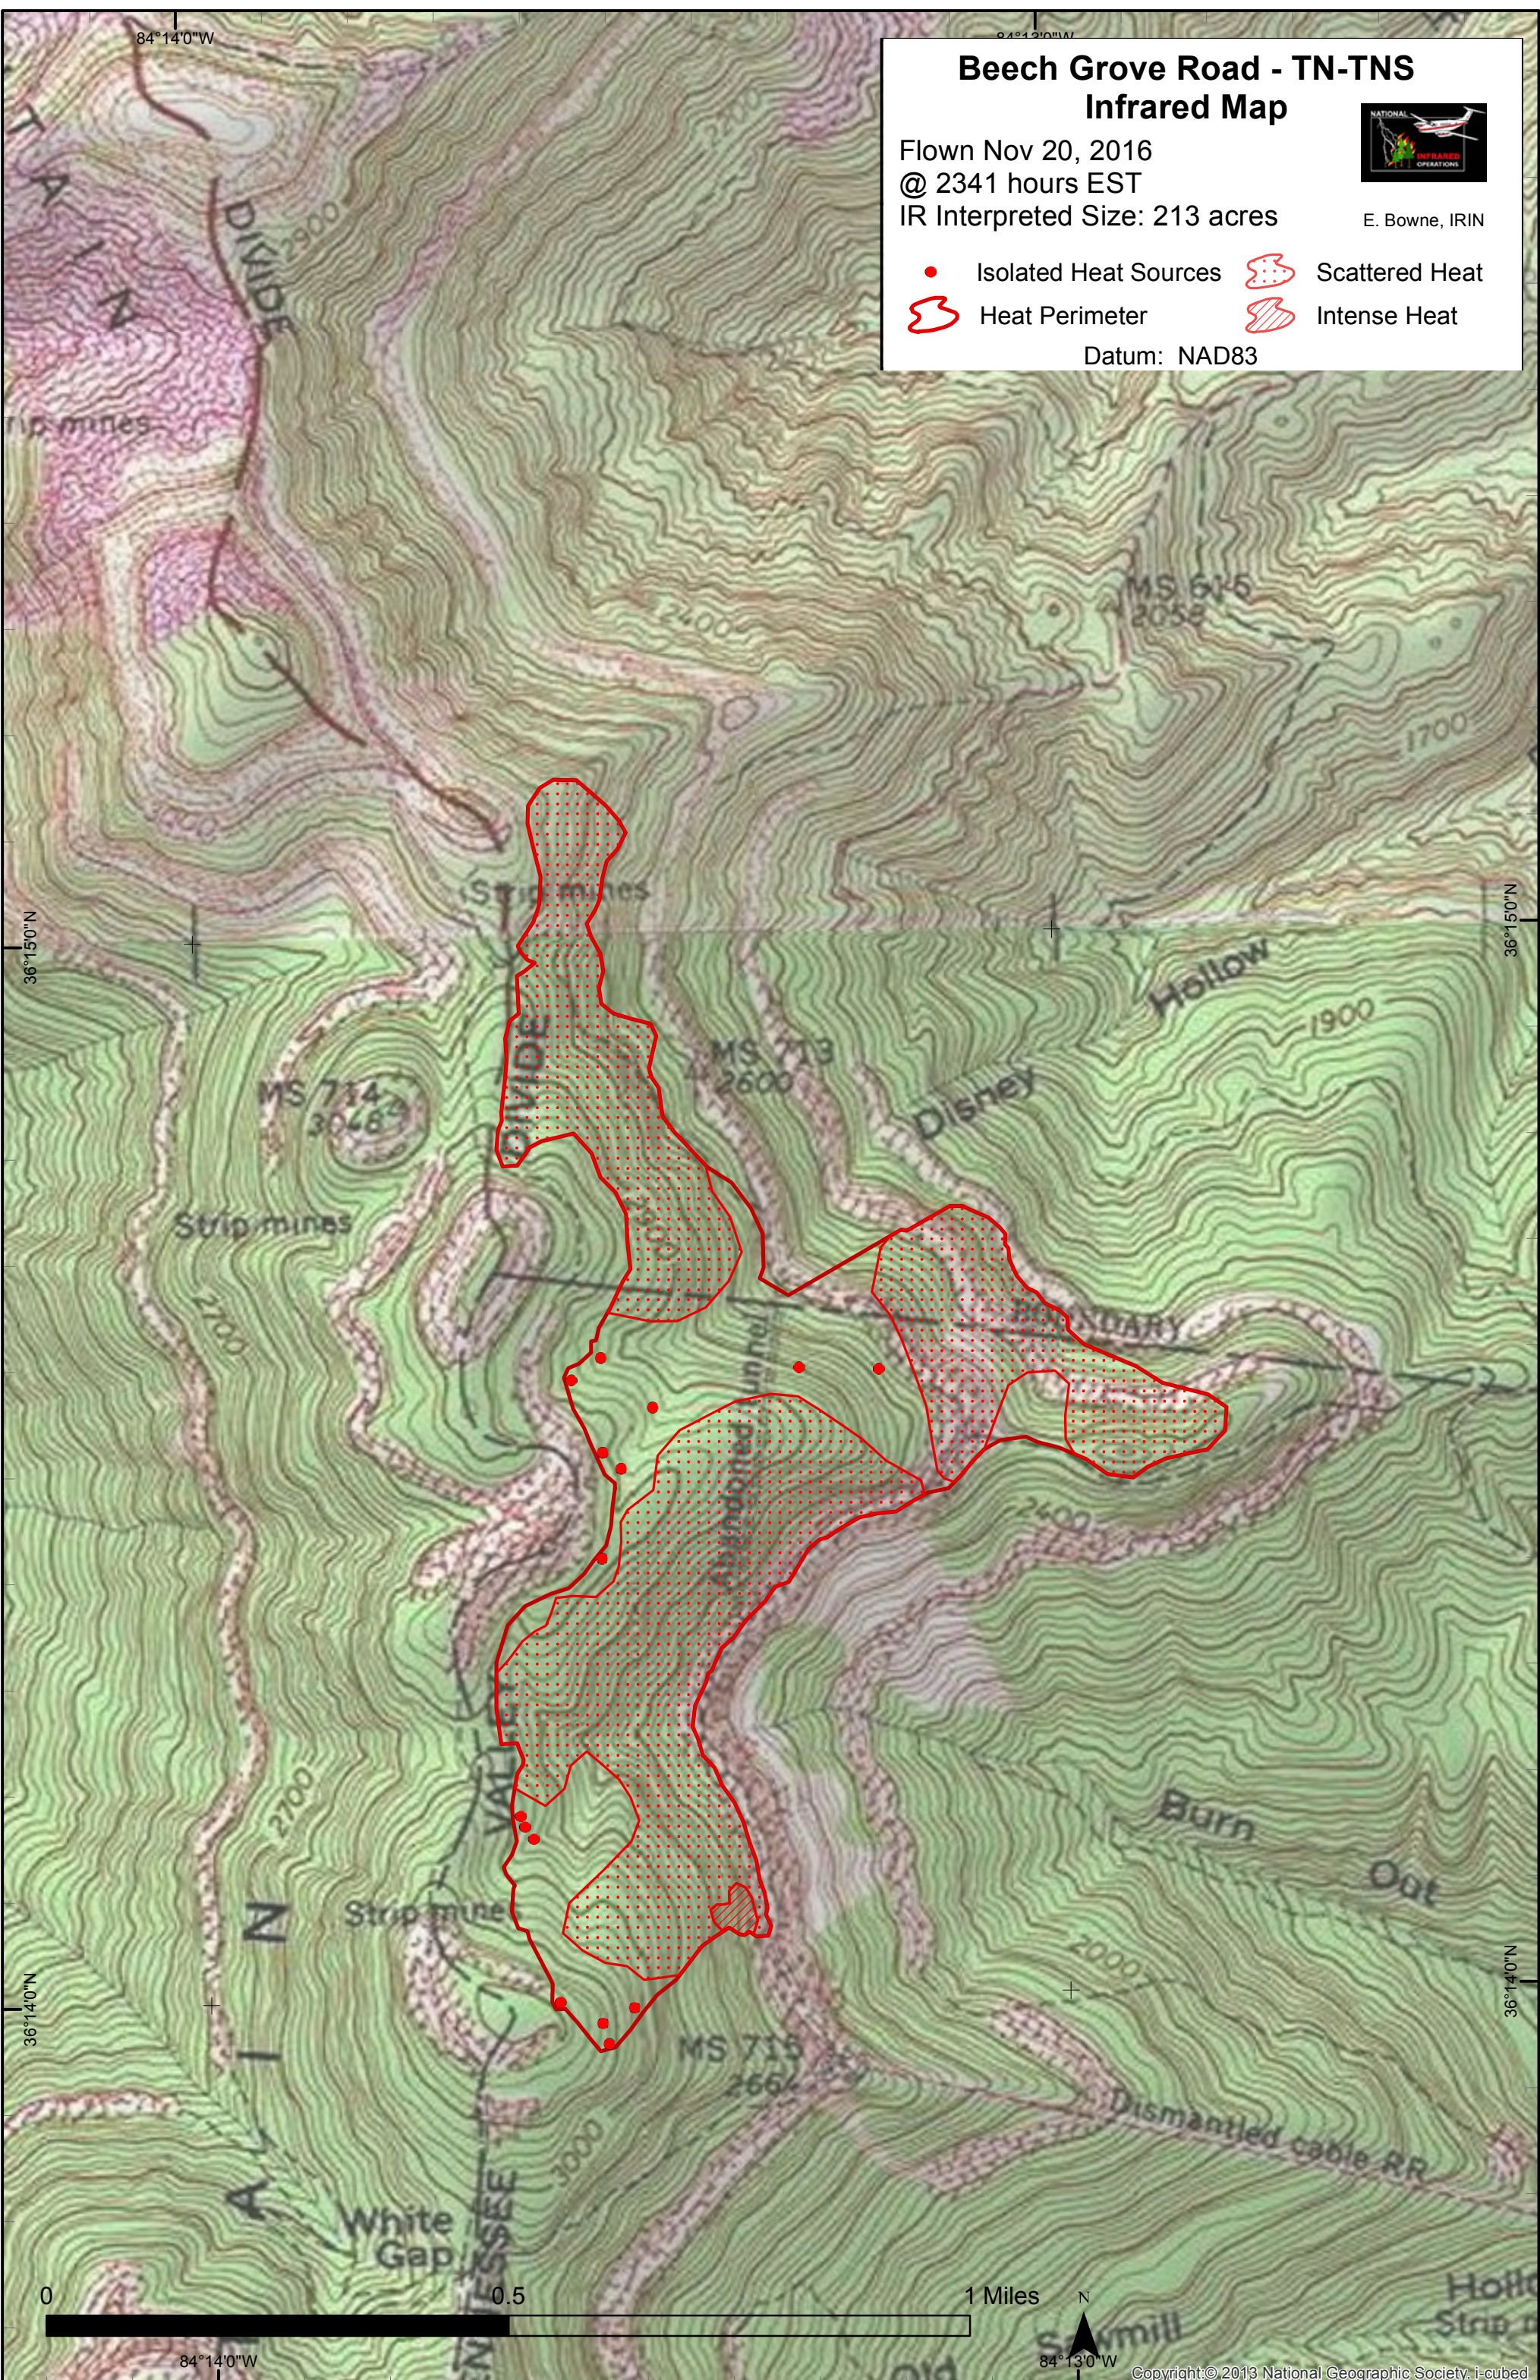

84°14'0"W

# Beech Grove Road - TN-TNS Infrared Map

Flown Nov 20, 2016  
@ 2341 hours EST  
IR Interpreted Size: 213 acres

E. Bowne, IRIN

- Isolated Heat Sources
- ◌ Heat Perimeter
- ◌ Scattered Heat
- ◌ Intense Heat

Datum: NAD83

36°15'0"N

36°15'0"N

36°14'0"N

36°14'0"N

84°14'0"W

84°13'0"W