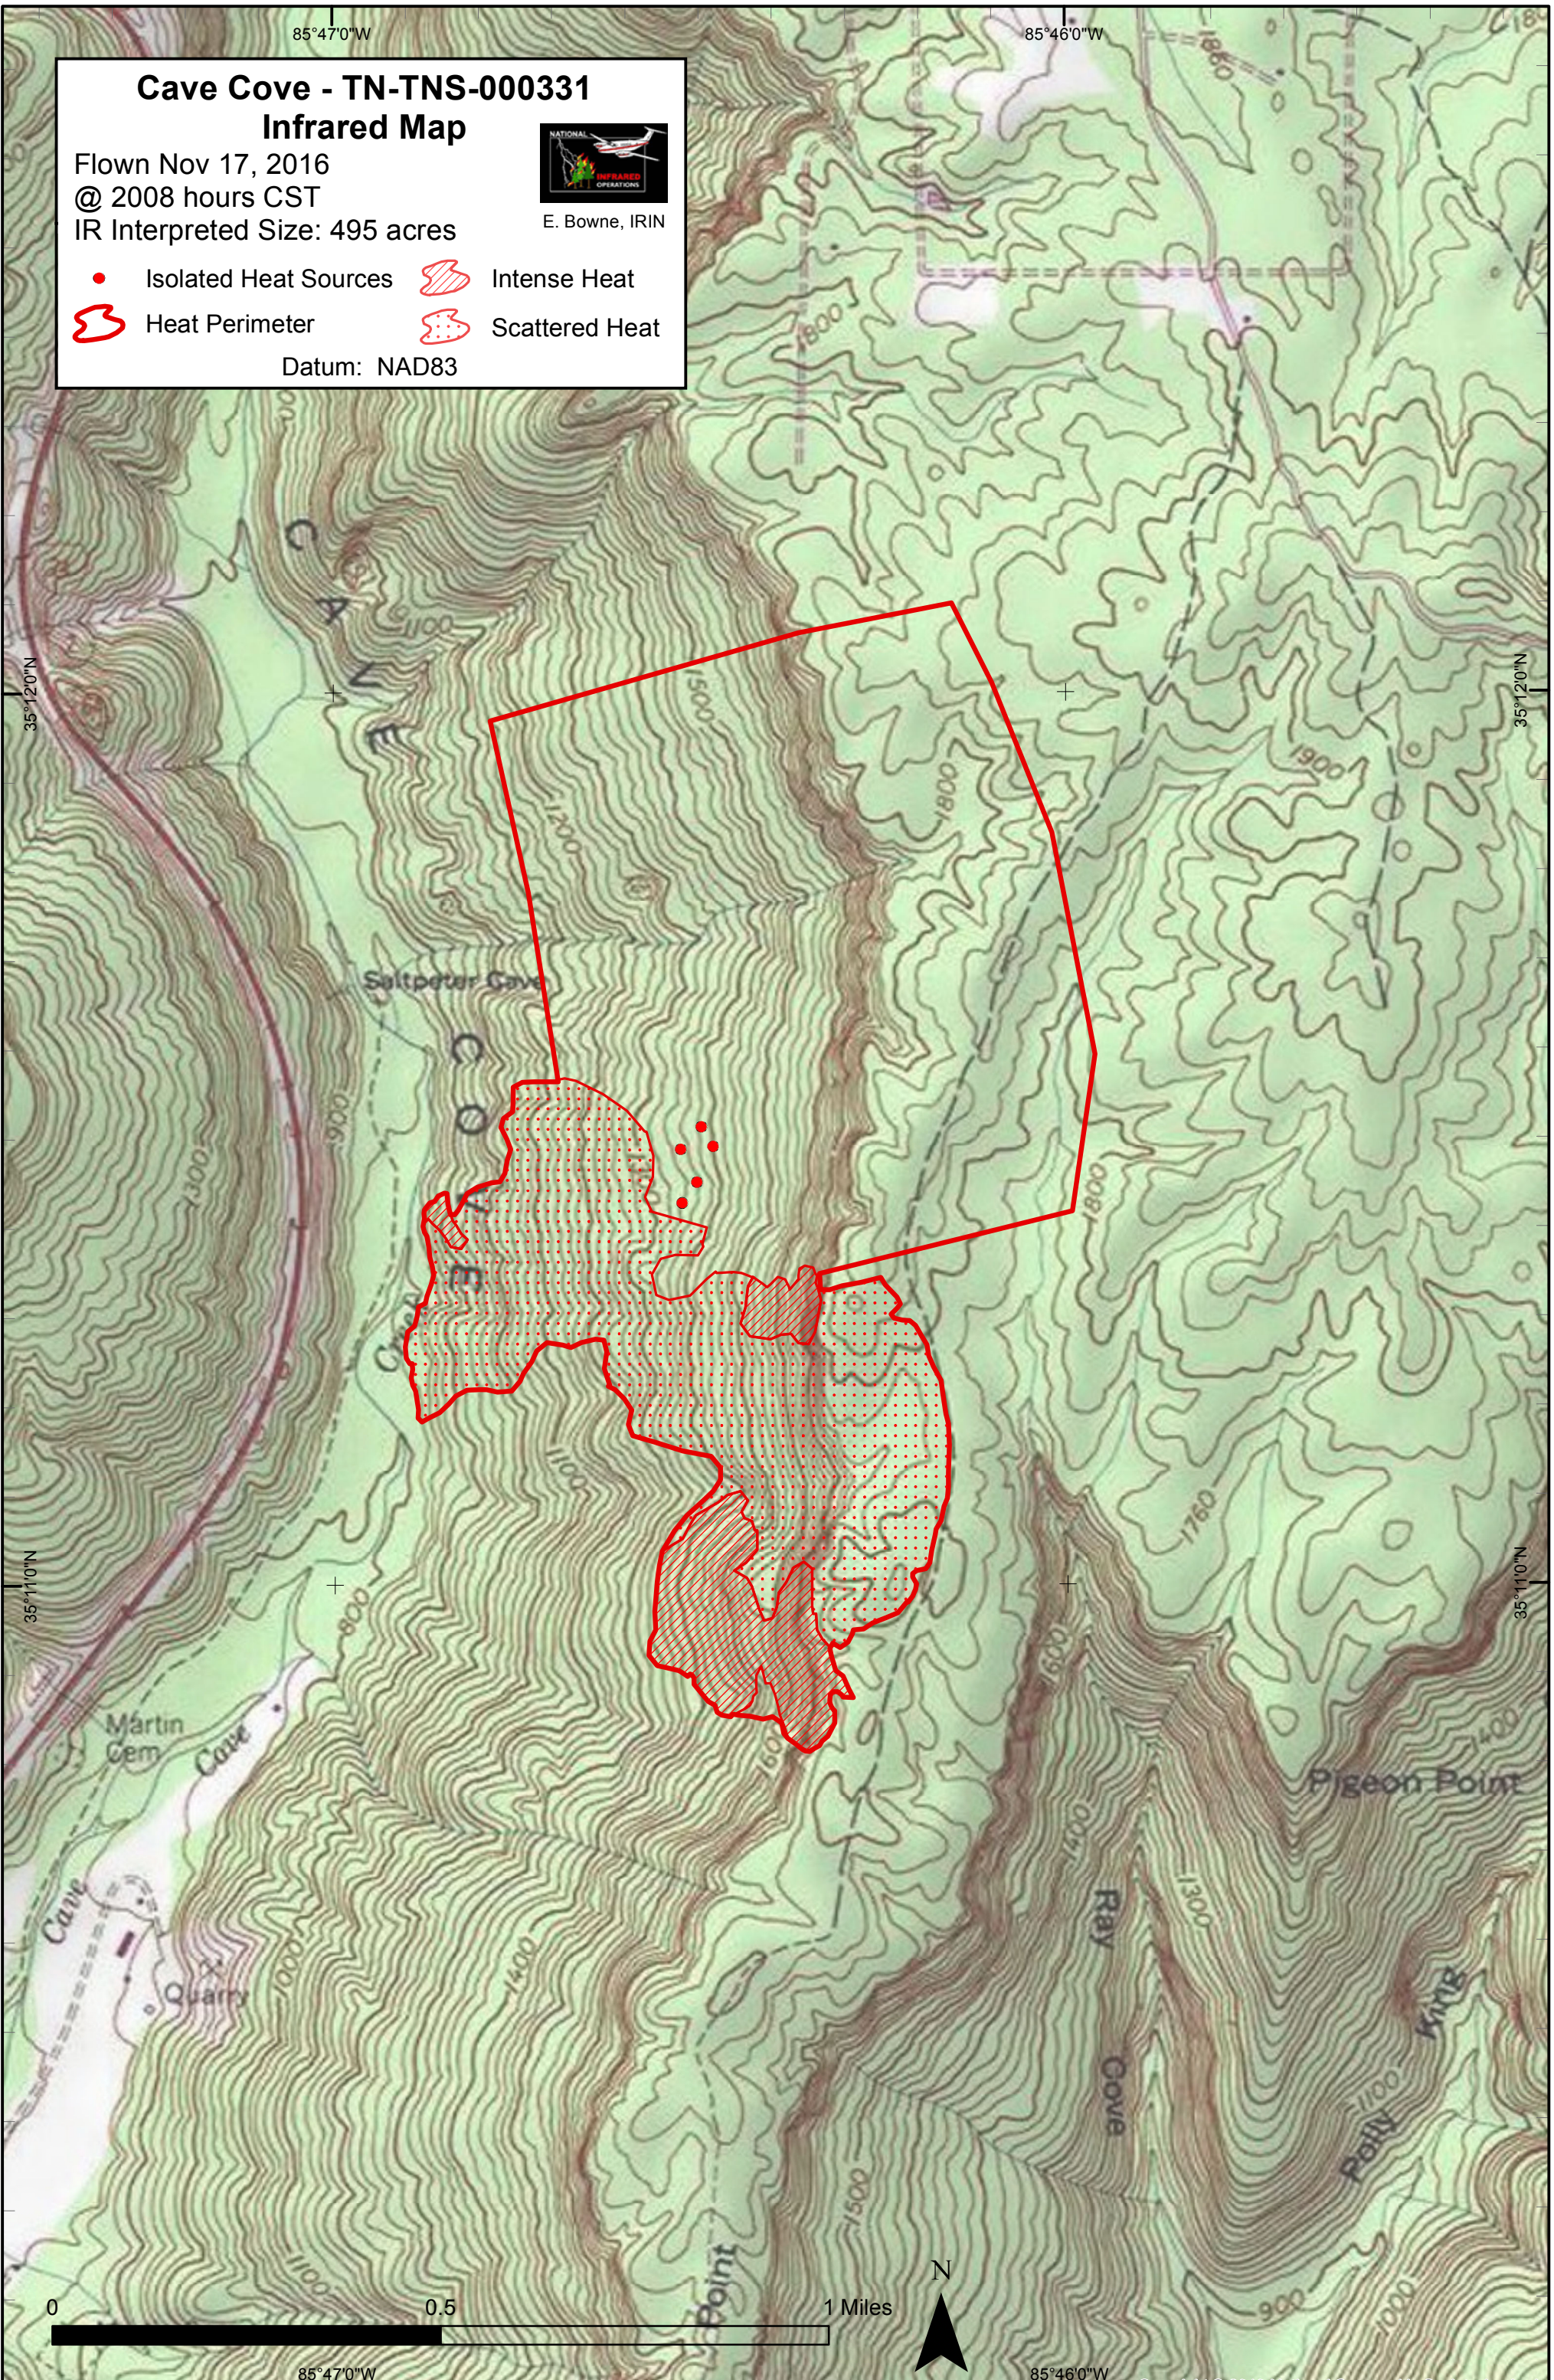

85°47'0"W

85°46'0"W

Cave Cove - TN-TNS-000331

Infrared Map

Flown Nov 17, 2016

@ 2008 hours CST

IR Interpreted Size: 495 acres

E. Bowne, IRIN

- Isolated Heat Sources
- ▨ Intense Heat
- ⊃ Heat Perimeter
- ⋯ Scattered Heat

Datum: NAD83

0 0.5 1 Miles

85°47'0"W

85°46'0"W