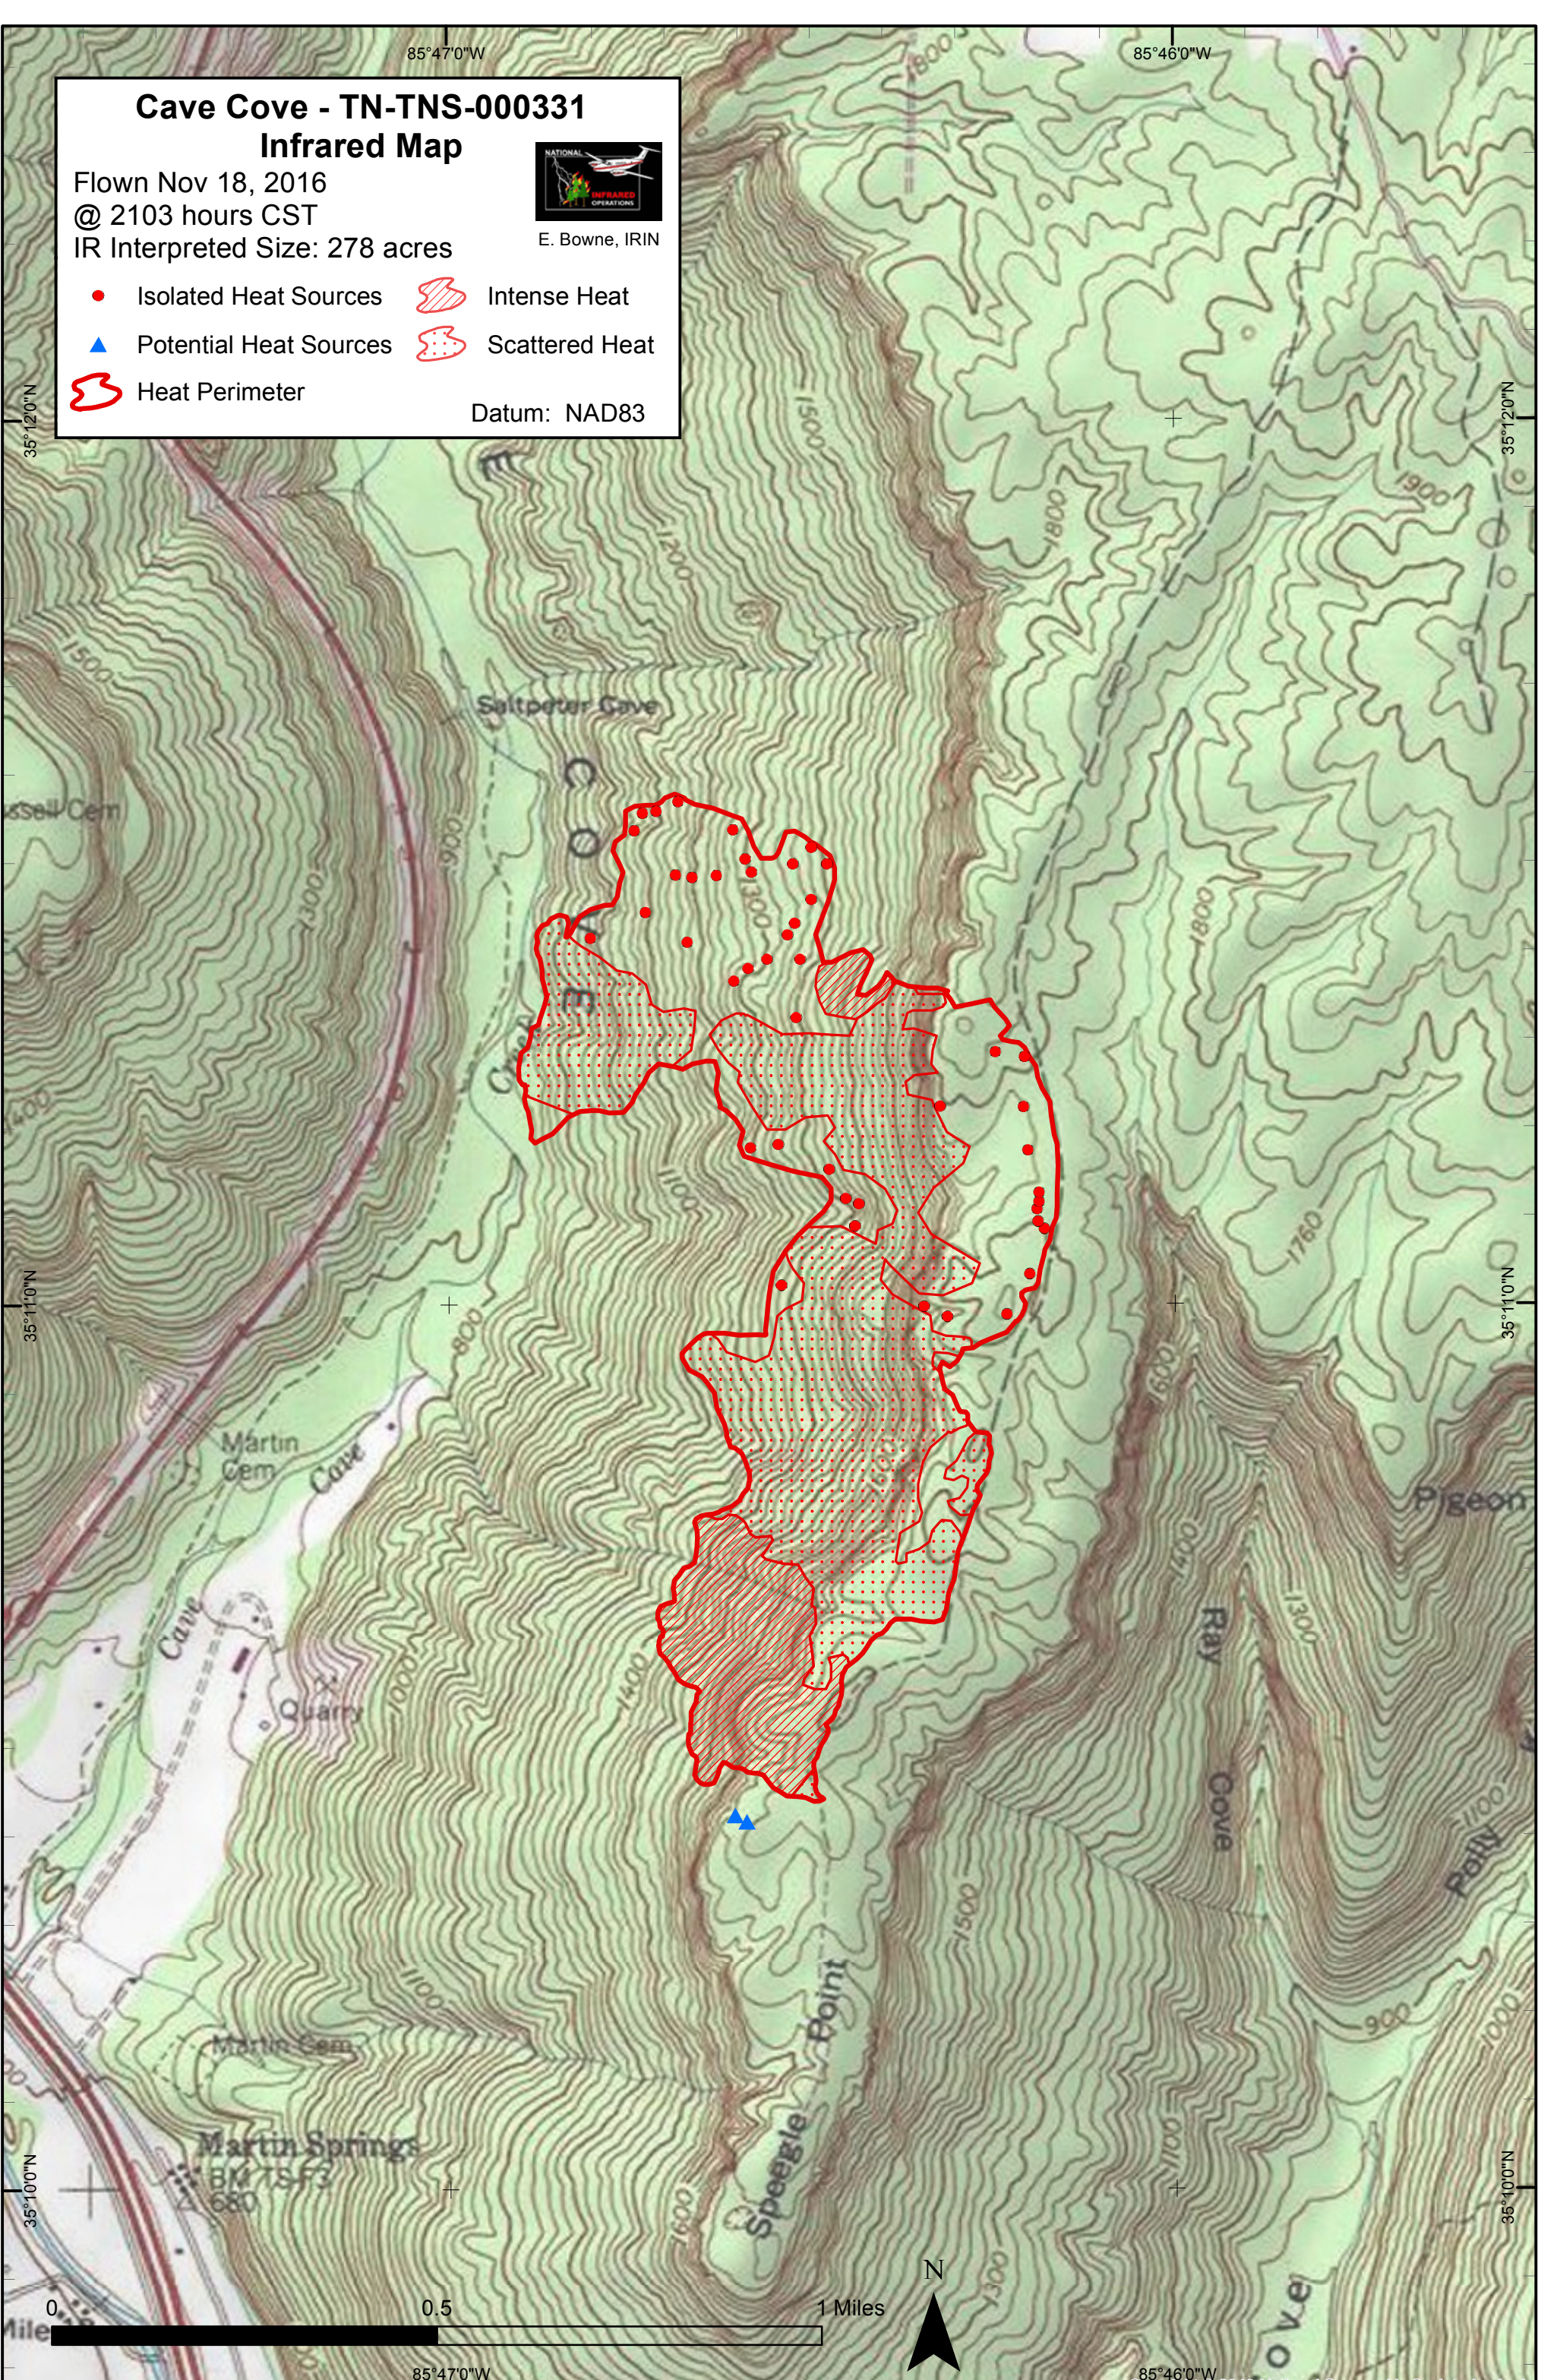

85°47'0"W

85°46'0"W

Cave Cove - TN-TNS-000331

Infrared Map

Flown Nov 18, 2016

@ 2103 hours CST

IR Interpreted Size: 278 acres

E. Bowne, IRIN

- Isolated Heat Sources
- ▲ Potential Heat Sources
- Heat Perimeter
- Intense Heat
- Scattered Heat

Datum: NAD83

0 0.5 1 Miles

85°47'0"W

85°46'0"W