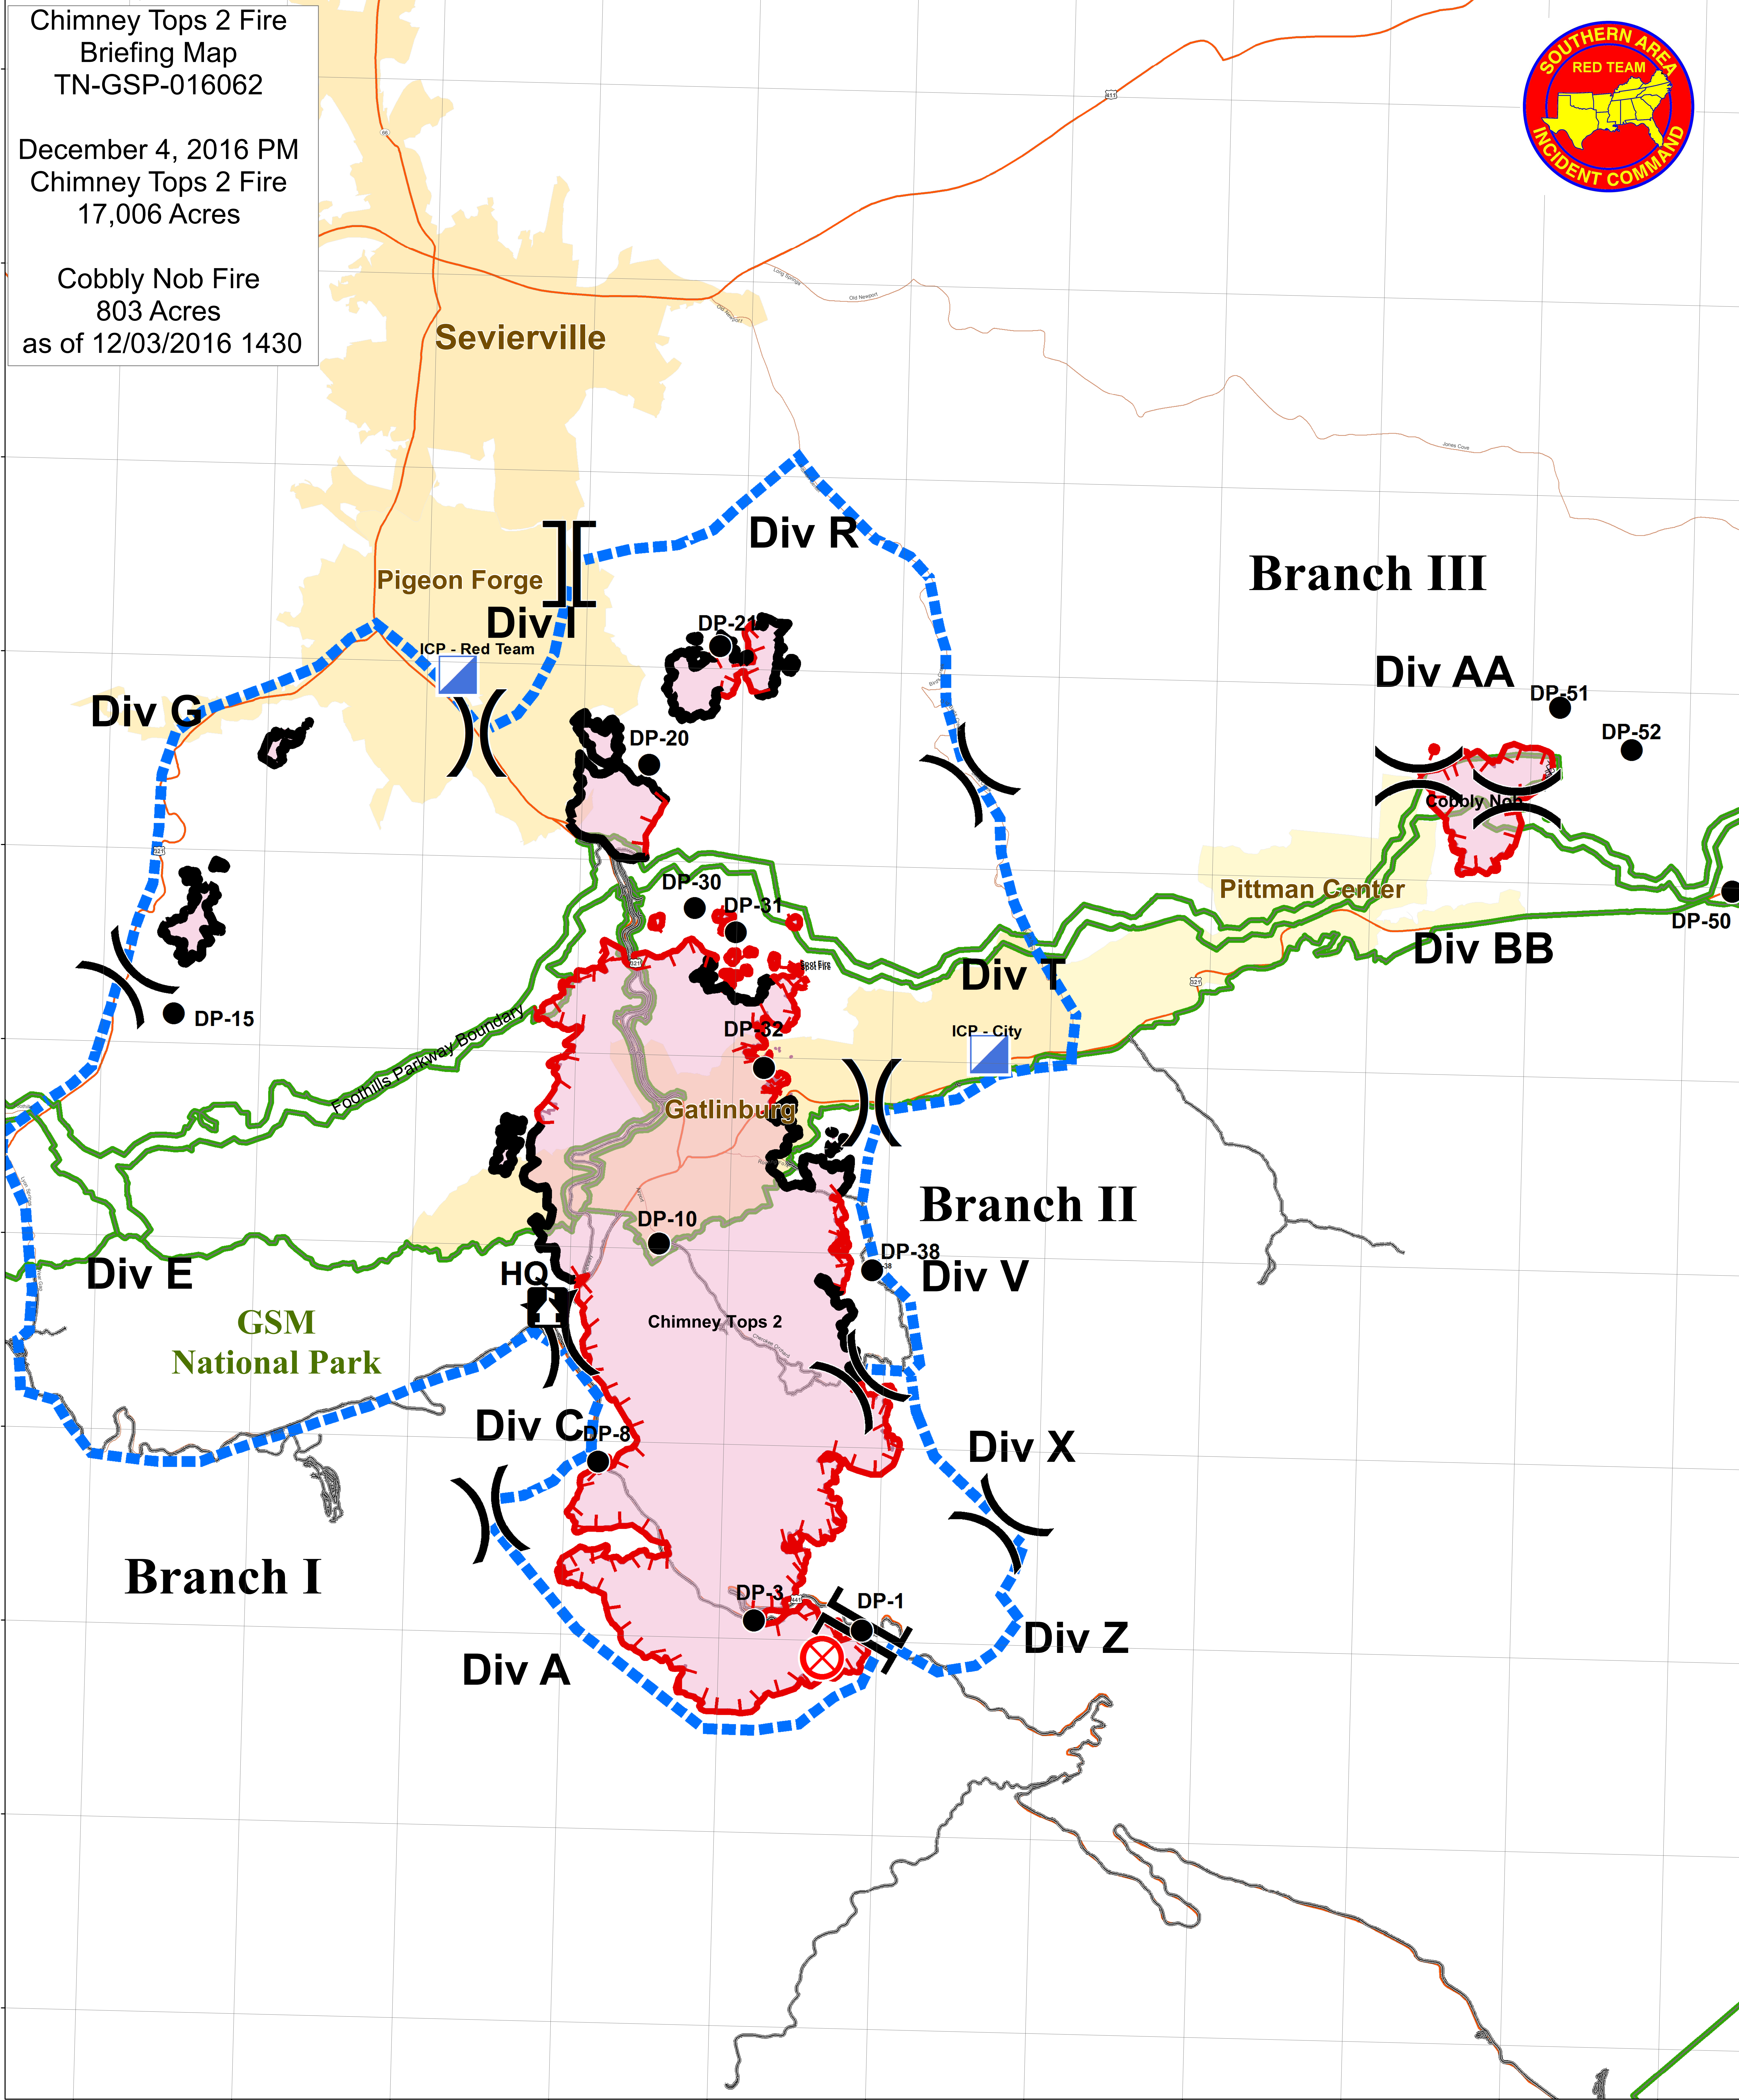

**Chimney Tops 2 Fire Briefing Map**  
 TN-GSP-016062

December 4, 2016 PM  
 Chimney Tops 2 Fire  
 17,006 Acres

Cobbly Nob Fire  
 803 Acres  
 as of 12/03/2016 1430

IncidentGeoPDF  
 Download Location

- GRSM Boundary (Line)
- GRSM\_ROADS
- Drop Point
- ⊗ Fire Origin
- ▢ Incident Command Post
- ▢ GSMNP HQ
- Completed Dozer Line
- Completed Line
- Maximum Manageable Area
- Uncontrolled Fire Edge

Miles

Map Prepared 12/4/2016 0815  
 E. Schmeckpeper  
 UTM17N Nad83