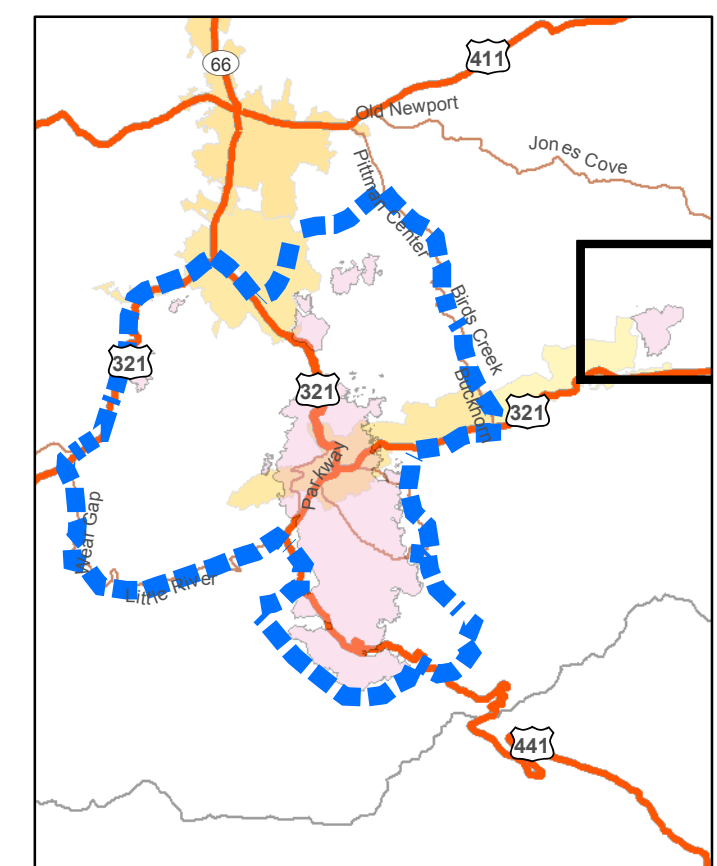

Cobbly Nob Fire - GSMNF Public Information Map Dec 4, 2016 Day Shift

**Chimney Tops 2 Fire
17,006 Acres**

**Cobbly Nob Fire
803 Acres
as of 12/03/2016 1445**

- Completed Line
- Completed Dozer Line
- Containment Perimeter
- Uncontrolled Fire Edge

0 0.25 0.5 Miles