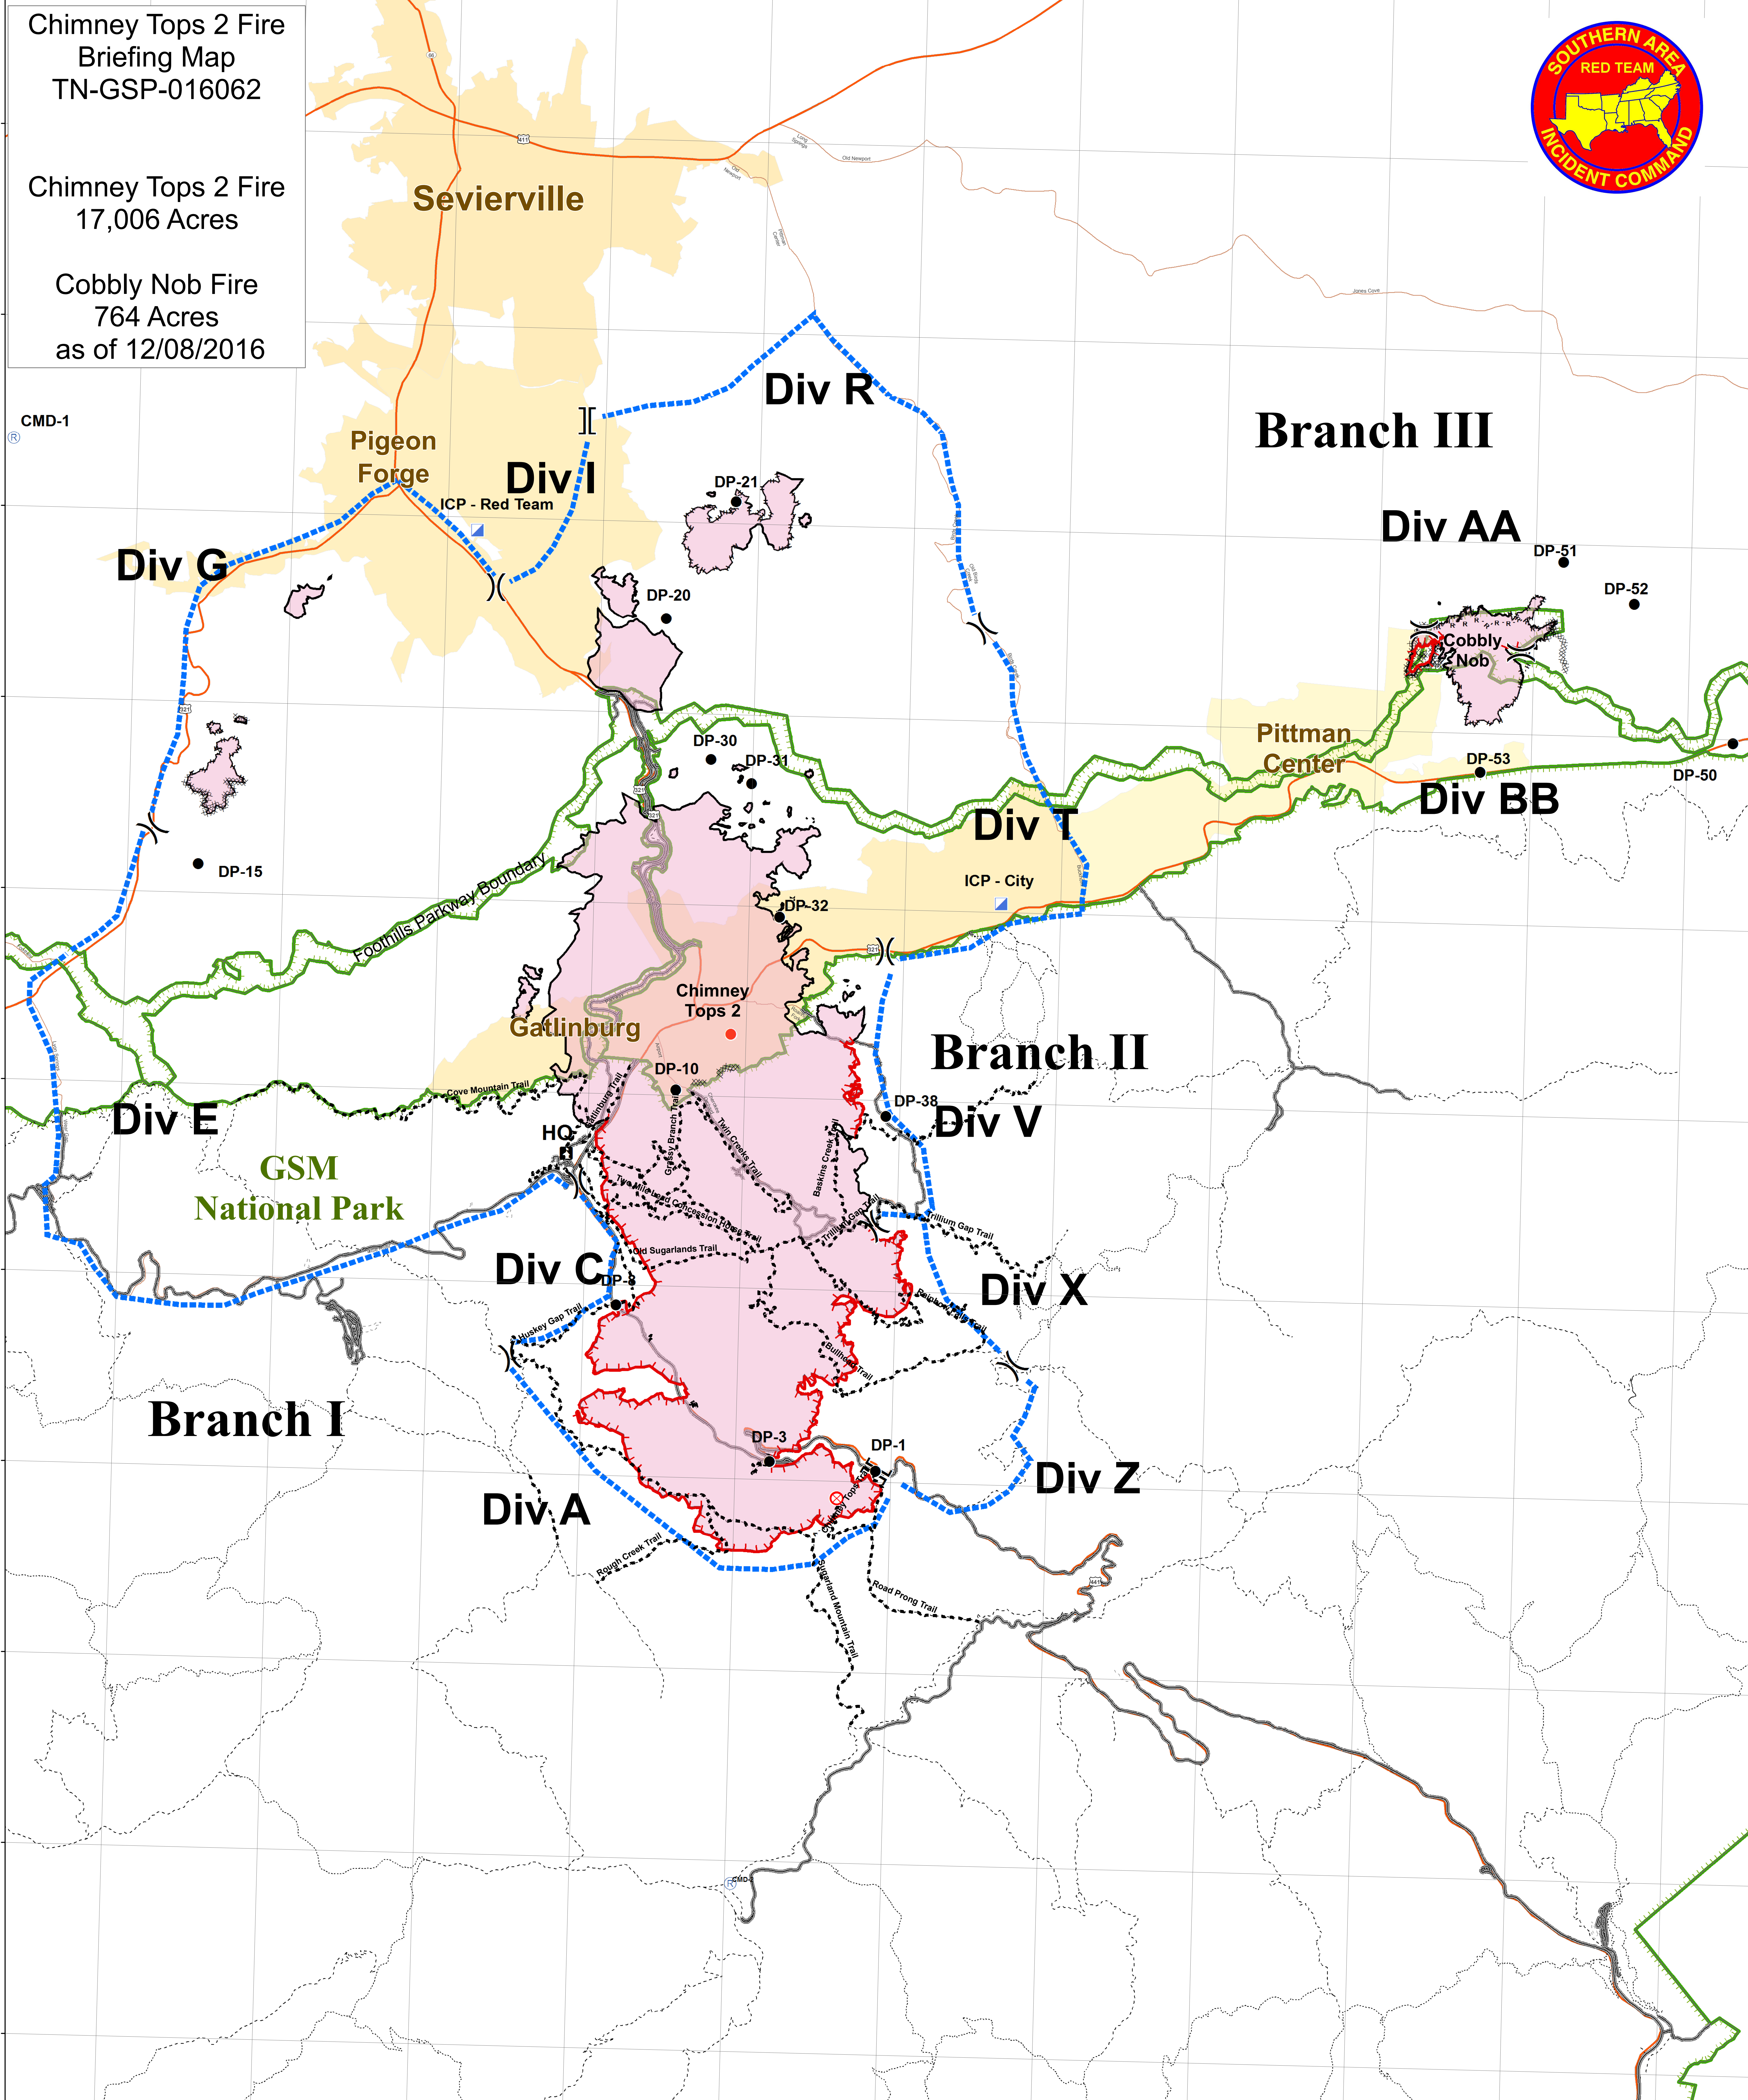

Chimney Tops 2 Fire
Briefing Map
TN-GSP-016062

Chimney Tops 2 Fire
17,006 Acres

Cobbly Nob Fire
764 Acres
as of 12/08/2016

CMD-1

----- Trails	Ⓟ Pump	⌋ Division	⚡ Uncontrolled Fire Edge	- · - · - Hand Line
● Drop Point	Ⓡ Repeater	⌋ Branch	▨ Completed Dozer Line	- · - · - Road as Completed Line
⊗ Fire Origin	Ⓢ Spot Fire		— Completed Line	▬ Containment Perimeter
● Hot Spot	Ⓜ HQ			— Roads
Ⓜ Incident Command Post				▬ GRSM Boundary (Line)