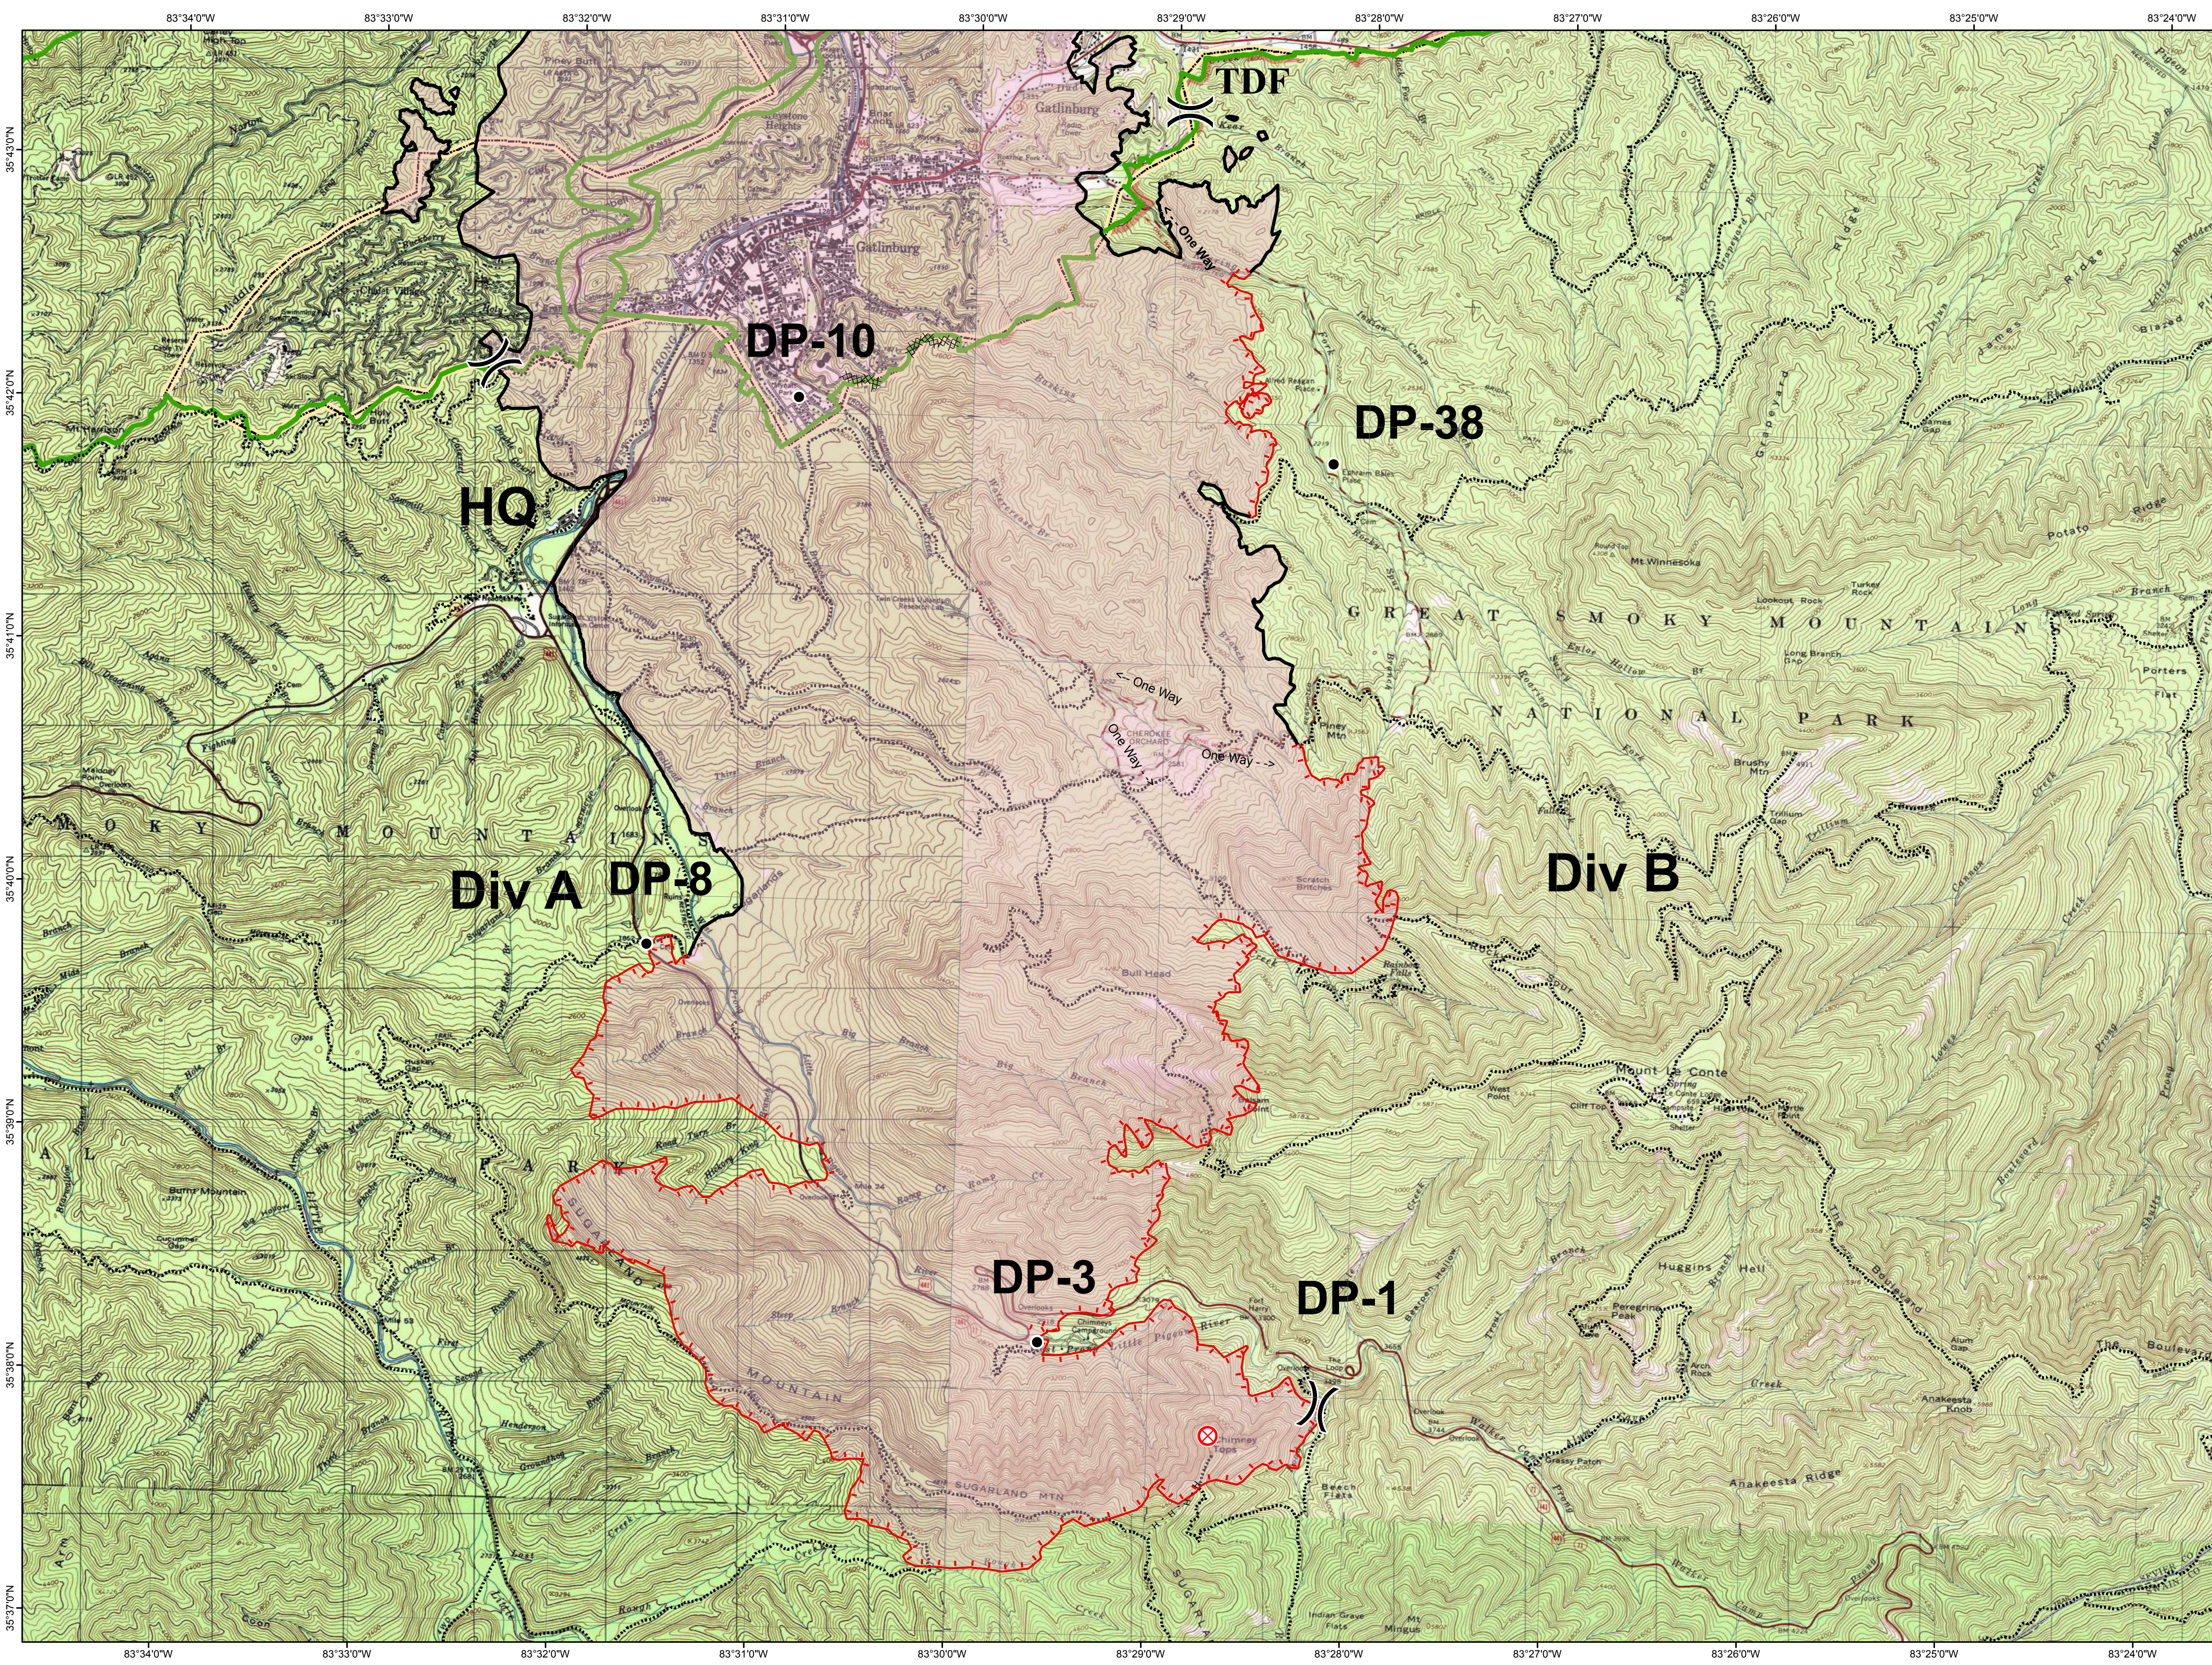

**Chimney Tops 2 Fire
Operations Map
DIV A and B
Dec 13, 2016 and after**

**Chimney Tops 2 Fire- 17,140 acres
as of 12/12/2016**

**Cobbly Nob Fire - 764 Acres
as of 12/12/2016 0900**

QR Code for
Chimney Tops 2 Fire