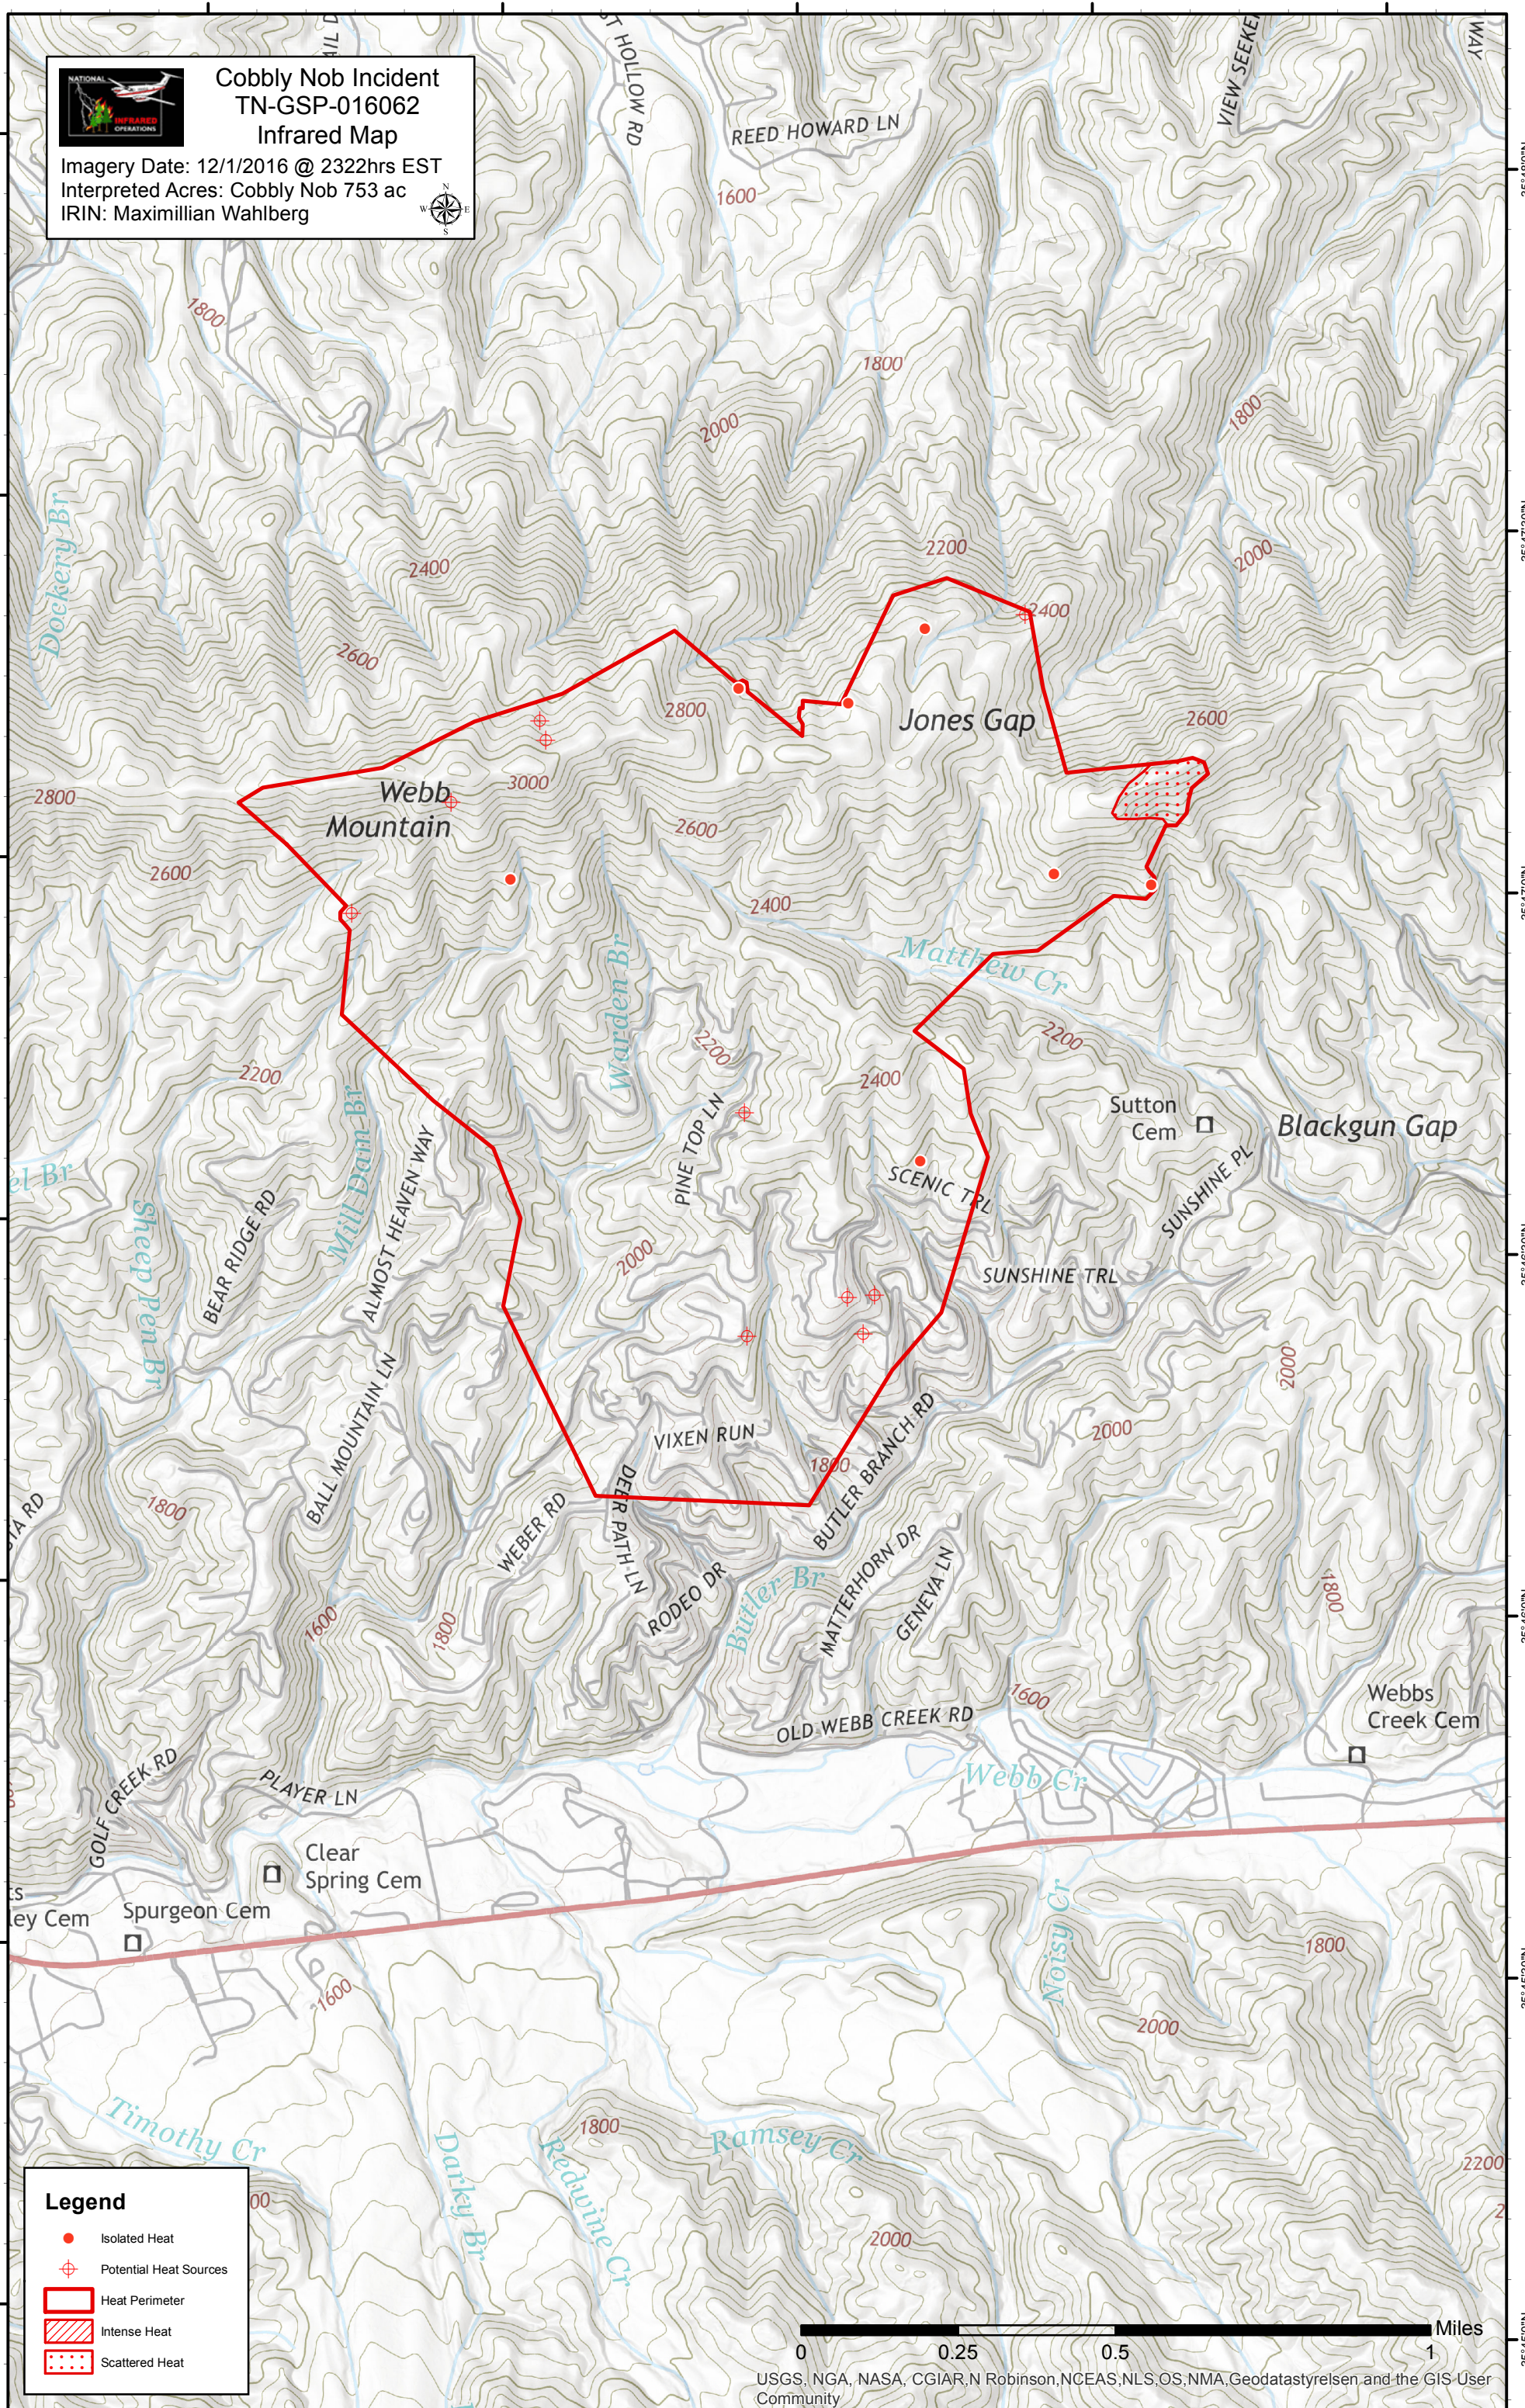

Cobbly Nob Incident
TN-GSP-016062
Infrared Map
 Imagery Date: 12/1/2016 @ 2322hrs EST
 Interpreted Acres: Cobbly Nob 753 ac
 IRIN: Maximillian Wahlberg

Legend

- Isolated Heat
- ⊕ Potential Heat Sources
- ▭ Heat Perimeter
- ▨ Intense Heat
- ⋯ Scattered Heat

0 0.25 0.5 1 Miles

USGS, NGA, NASA, CGIAR, N Robinson, NCEAS, NLS, OS, NMA, Geodatastyreisen and the GIS User Community

83°21'30"W 83°21'0"W 83°20'30"W 83°20'0"W 83°19'30"W

35°48'0"N 35°47'30"N 35°47'0"N 35°46'30"N 35°46'0"N 35°45'30"N 35°45'0"N