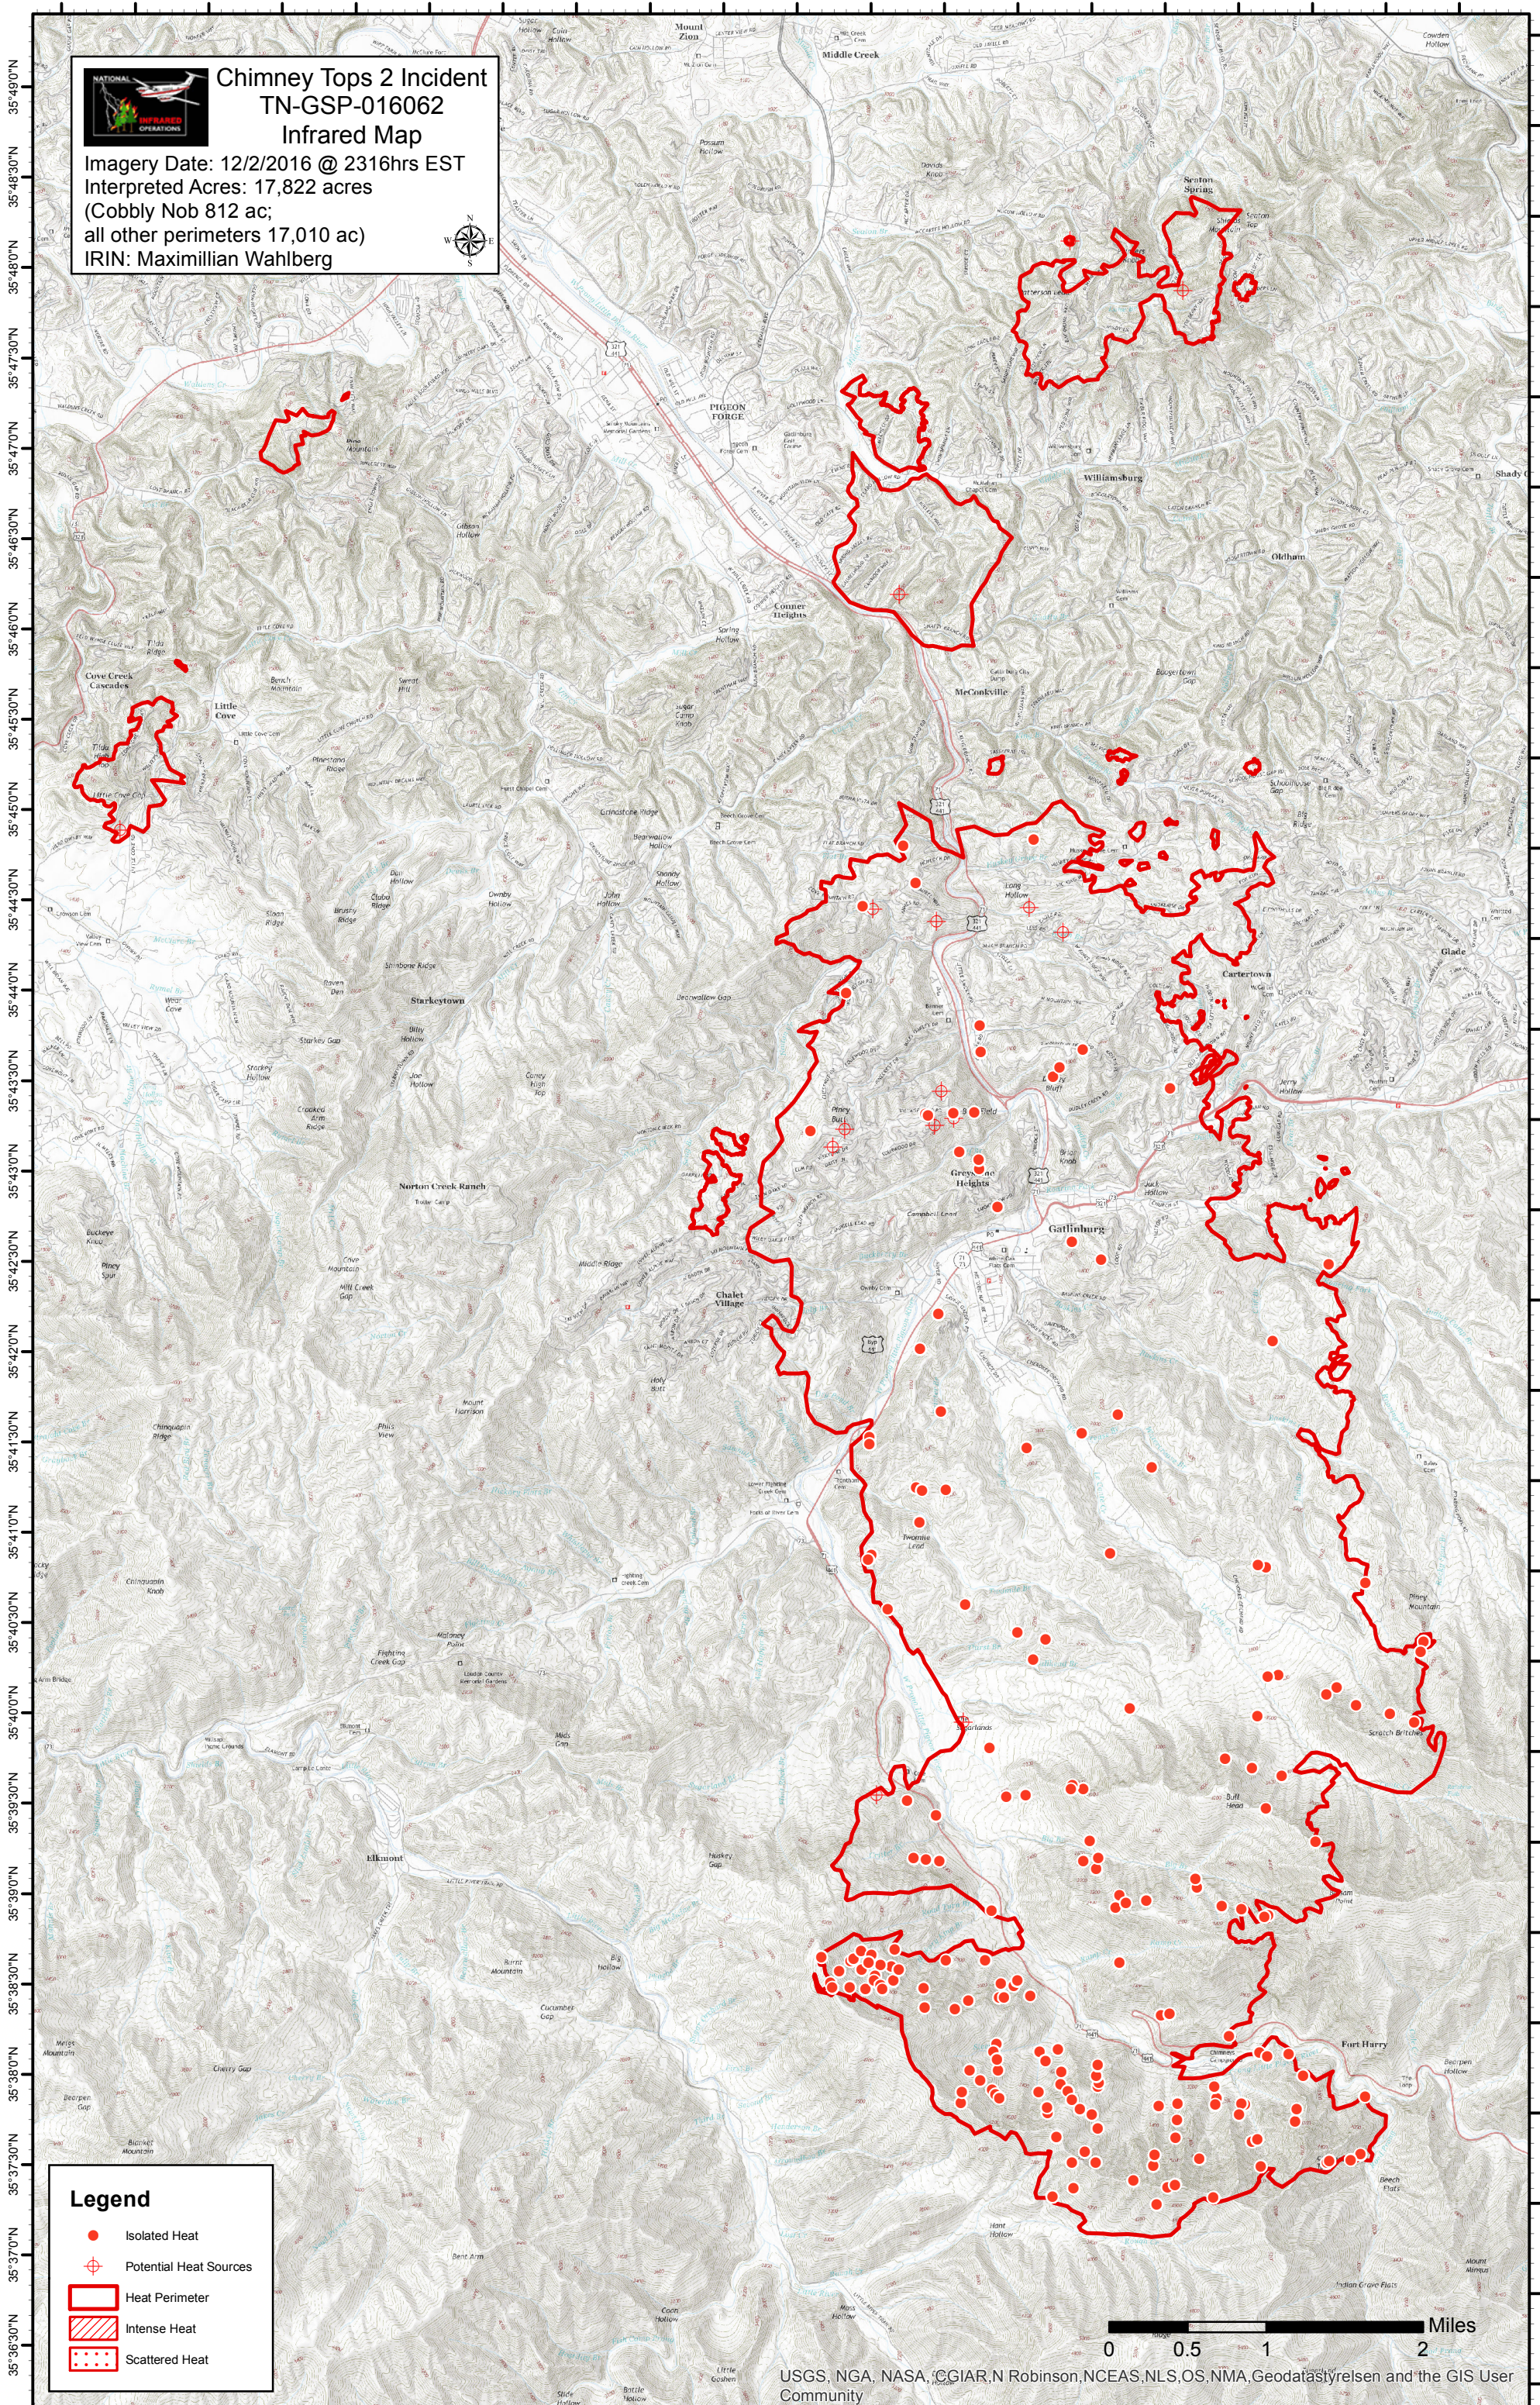

83°37'30"W 83°37'0"W 83°36'30"W 83°36'0"W 83°35'30"W 83°35'0"W 83°34'30"W 83°34'0"W 83°33'30"W 83°33'0"W 83°32'30"W 83°32'0"W 83°31'30"W 83°31'0"W 83°30'30"W 83°30'0"W 83°29'30"W 83°29'0"W 83°28'30"W 83°28'0"W

Chimney Tops 2 Incident
TN-GSP-016062
Infrared Map
 Imagery Date: 12/2/2016 @ 2316hrs EST
 Interpreted Acres: 17,822 acres
 (Cobbly Nob 812 ac;
 all other perimeters 17,010 ac)
 IRIN: Maximillian Wahlberg

Legend

- Isolated Heat
- ⊕ Potential Heat Sources
- Heat Perimeter
- Intense Heat
- Scattered Heat

USGS, NGA, NASA, CGIAR, N Robinson, NCEAS, NLS, OS, NMA, GeodataSy, reisen and the GIS User Community

83°37'0"W 83°36'30"W 83°36'0"W 83°35'30"W 83°35'0"W 83°34'30"W 83°34'0"W 83°33'30"W 83°33'0"W 83°32'30"W 83°32'0"W 83°31'30"W 83°31'0"W 83°30'30"W 83°30'0"W 83°29'30"W 83°29'0"W 83°28'30"W 83°28'0"W 83°27'30"W