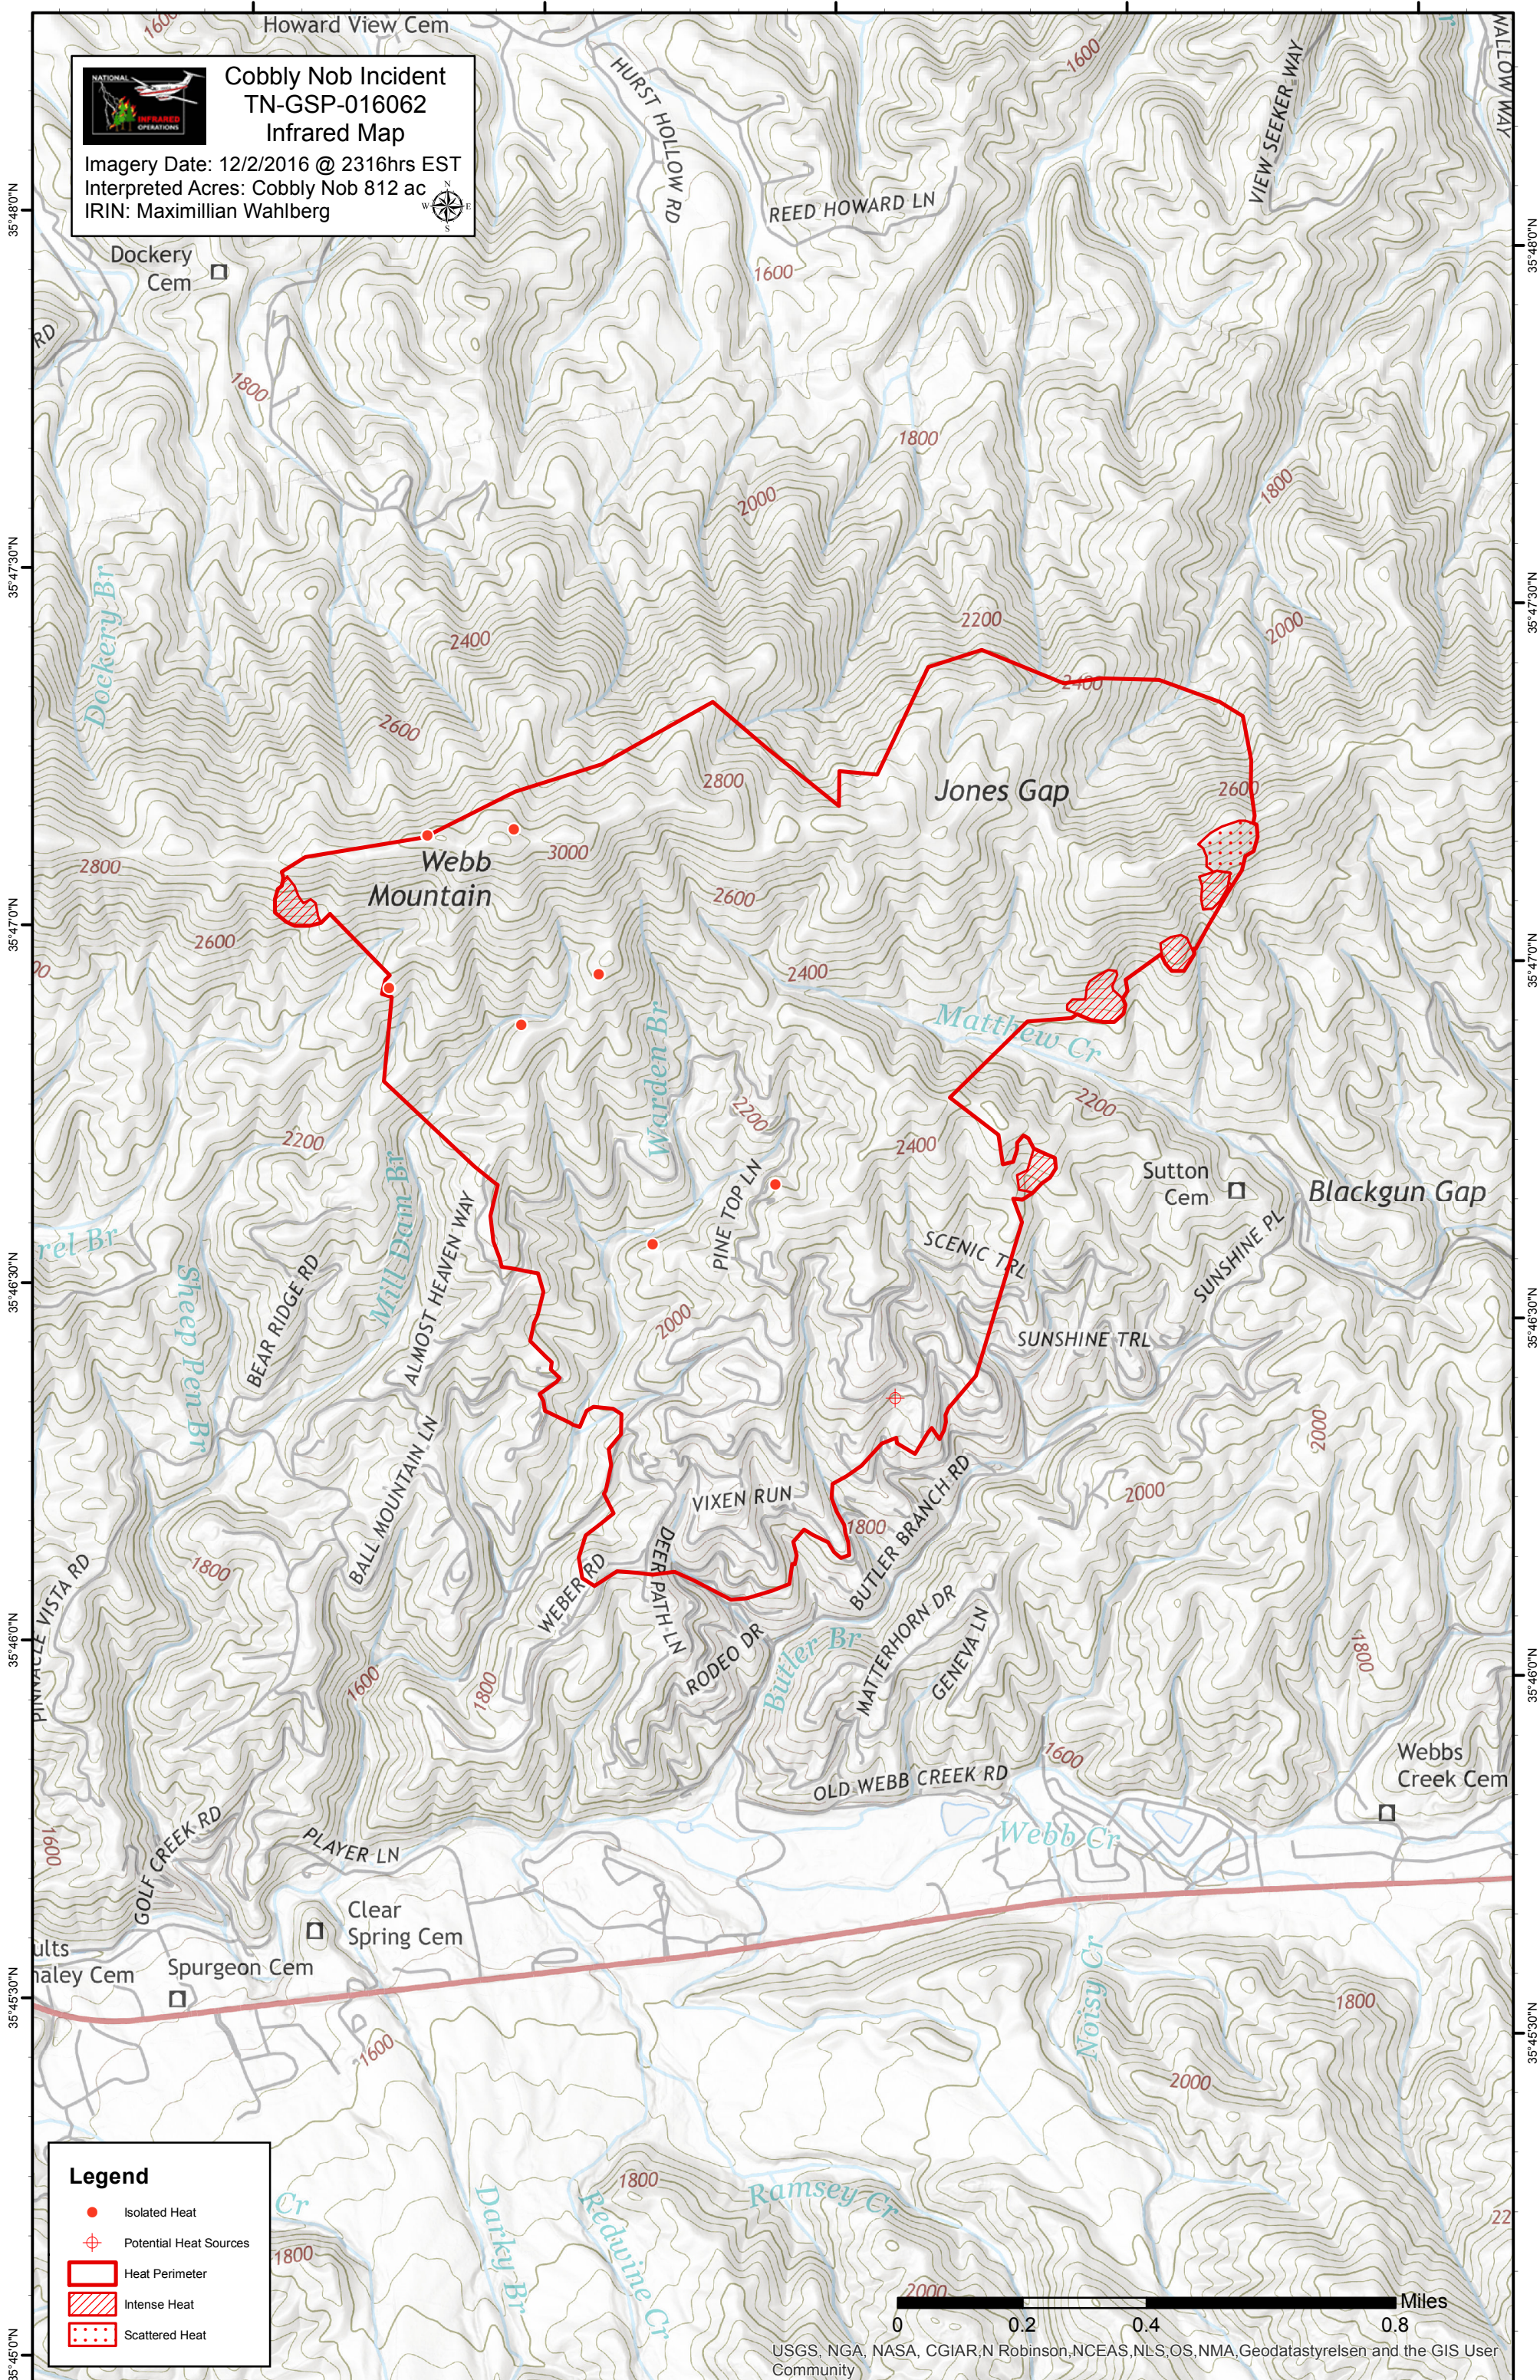

83°21'30"W 83°21'0"W 83°20'30"W 83°20'0"W 83°19'30"W

Cobbly Nob Incident
 TN-GSP-016062
 Infrared Map

Imagery Date: 12/2/2016 @ 2316hrs EST
 Interpreted Acres: Cobbly Nob 812 ac
 IRIN: Maximillian Wahlberg

35°48'0"N
35°47'30"N
35°47'0"N
35°46'30"N
35°46'0"N
35°45'30"N
35°45'0"N

35°48'0"N
35°47'30"N
35°47'0"N
35°46'30"N
35°46'0"N
35°45'30"N
35°45'0"N

Legend

- Isolated Heat
- ⊕ Potential Heat Sources
- ▭ Heat Perimeter
- ▨ Intense Heat
- ▤ Scattered Heat

USGS, NGA, NASA, CGIAR, N Robinson, NCEAS, NLS, OS, NMA, Geodatastyreisen and the GIS User Community

83°21'30"W 83°21'0"W 83°20'30"W 83°20'0"W 83°19'30"W