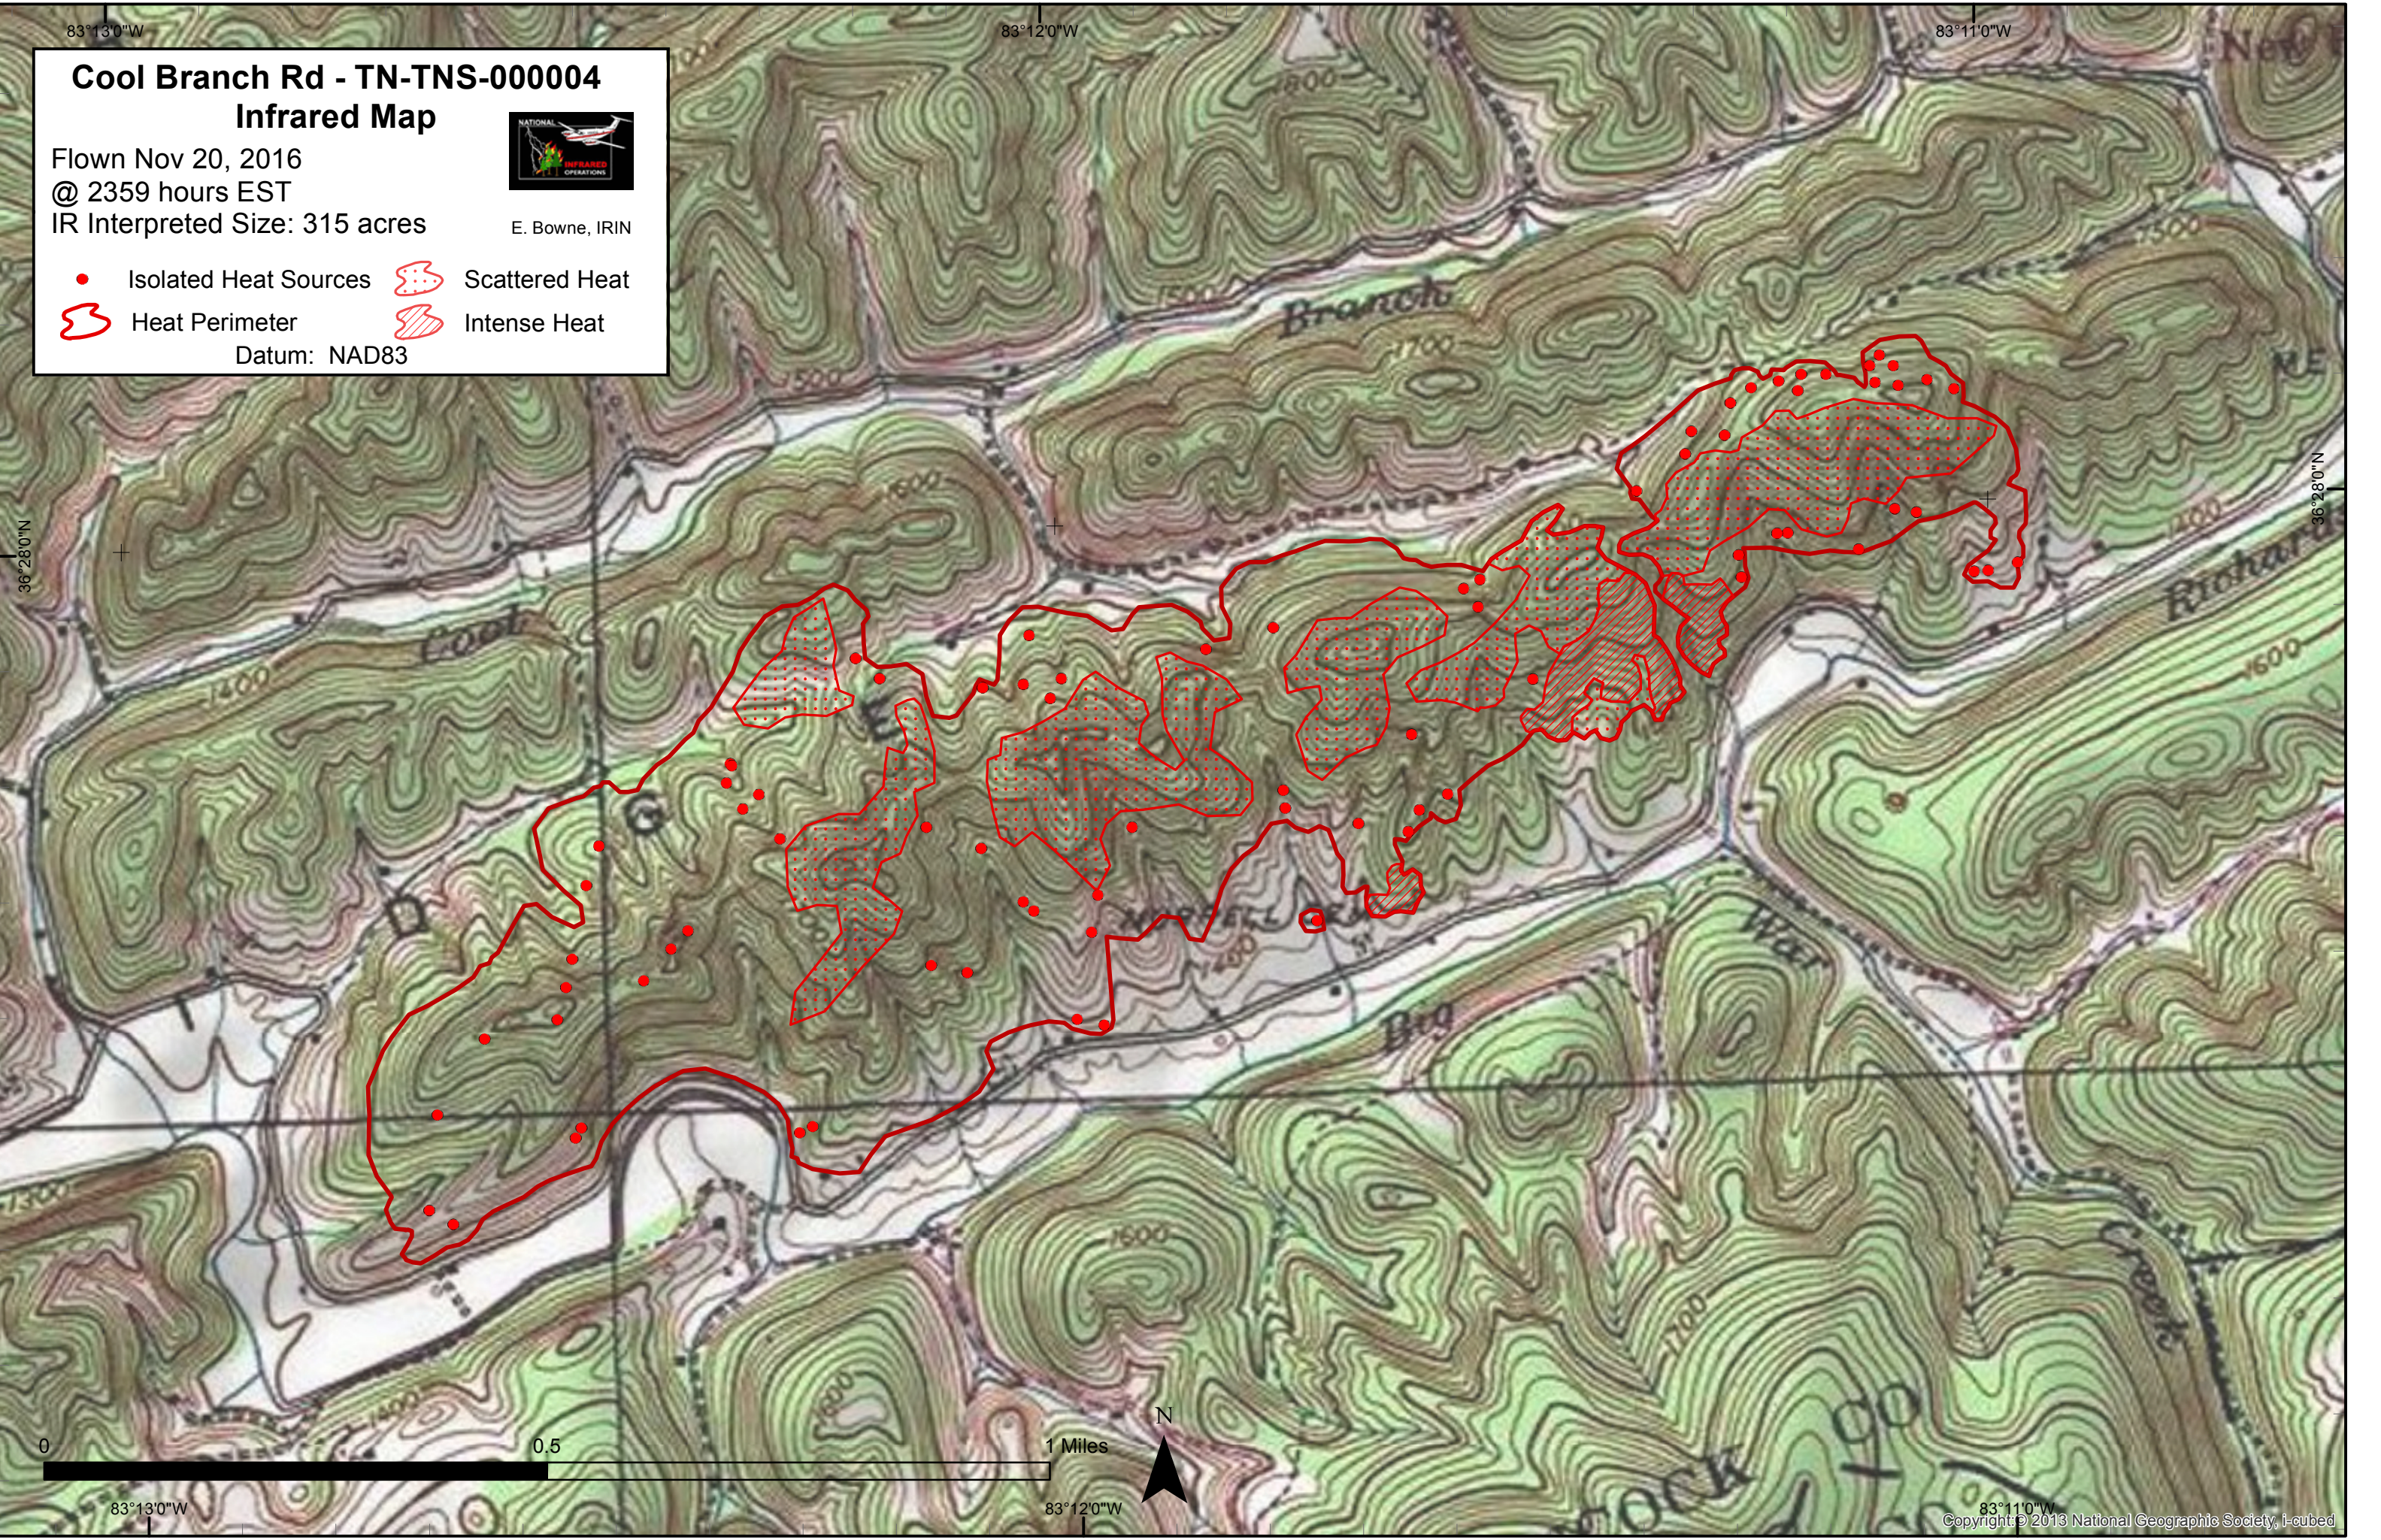

83°13'0"W

83°12'0"W

83°11'0"W

Cool Branch Rd - TN-TNS-000004

Infrared Map

Flown Nov 20, 2016

@ 2359 hours EST

IR Interpreted Size: 315 acres

E. Bowne, IRIN

- Isolated Heat Sources
- ☁ Scattered Heat
- ⊃ Heat Perimeter
- ▨ Intense Heat

Datum: NAD83

36°28'0"N

36°28'0"N

0

0.5

1 Miles

83°13'0"W

83°12'0"W

83°11'0"W