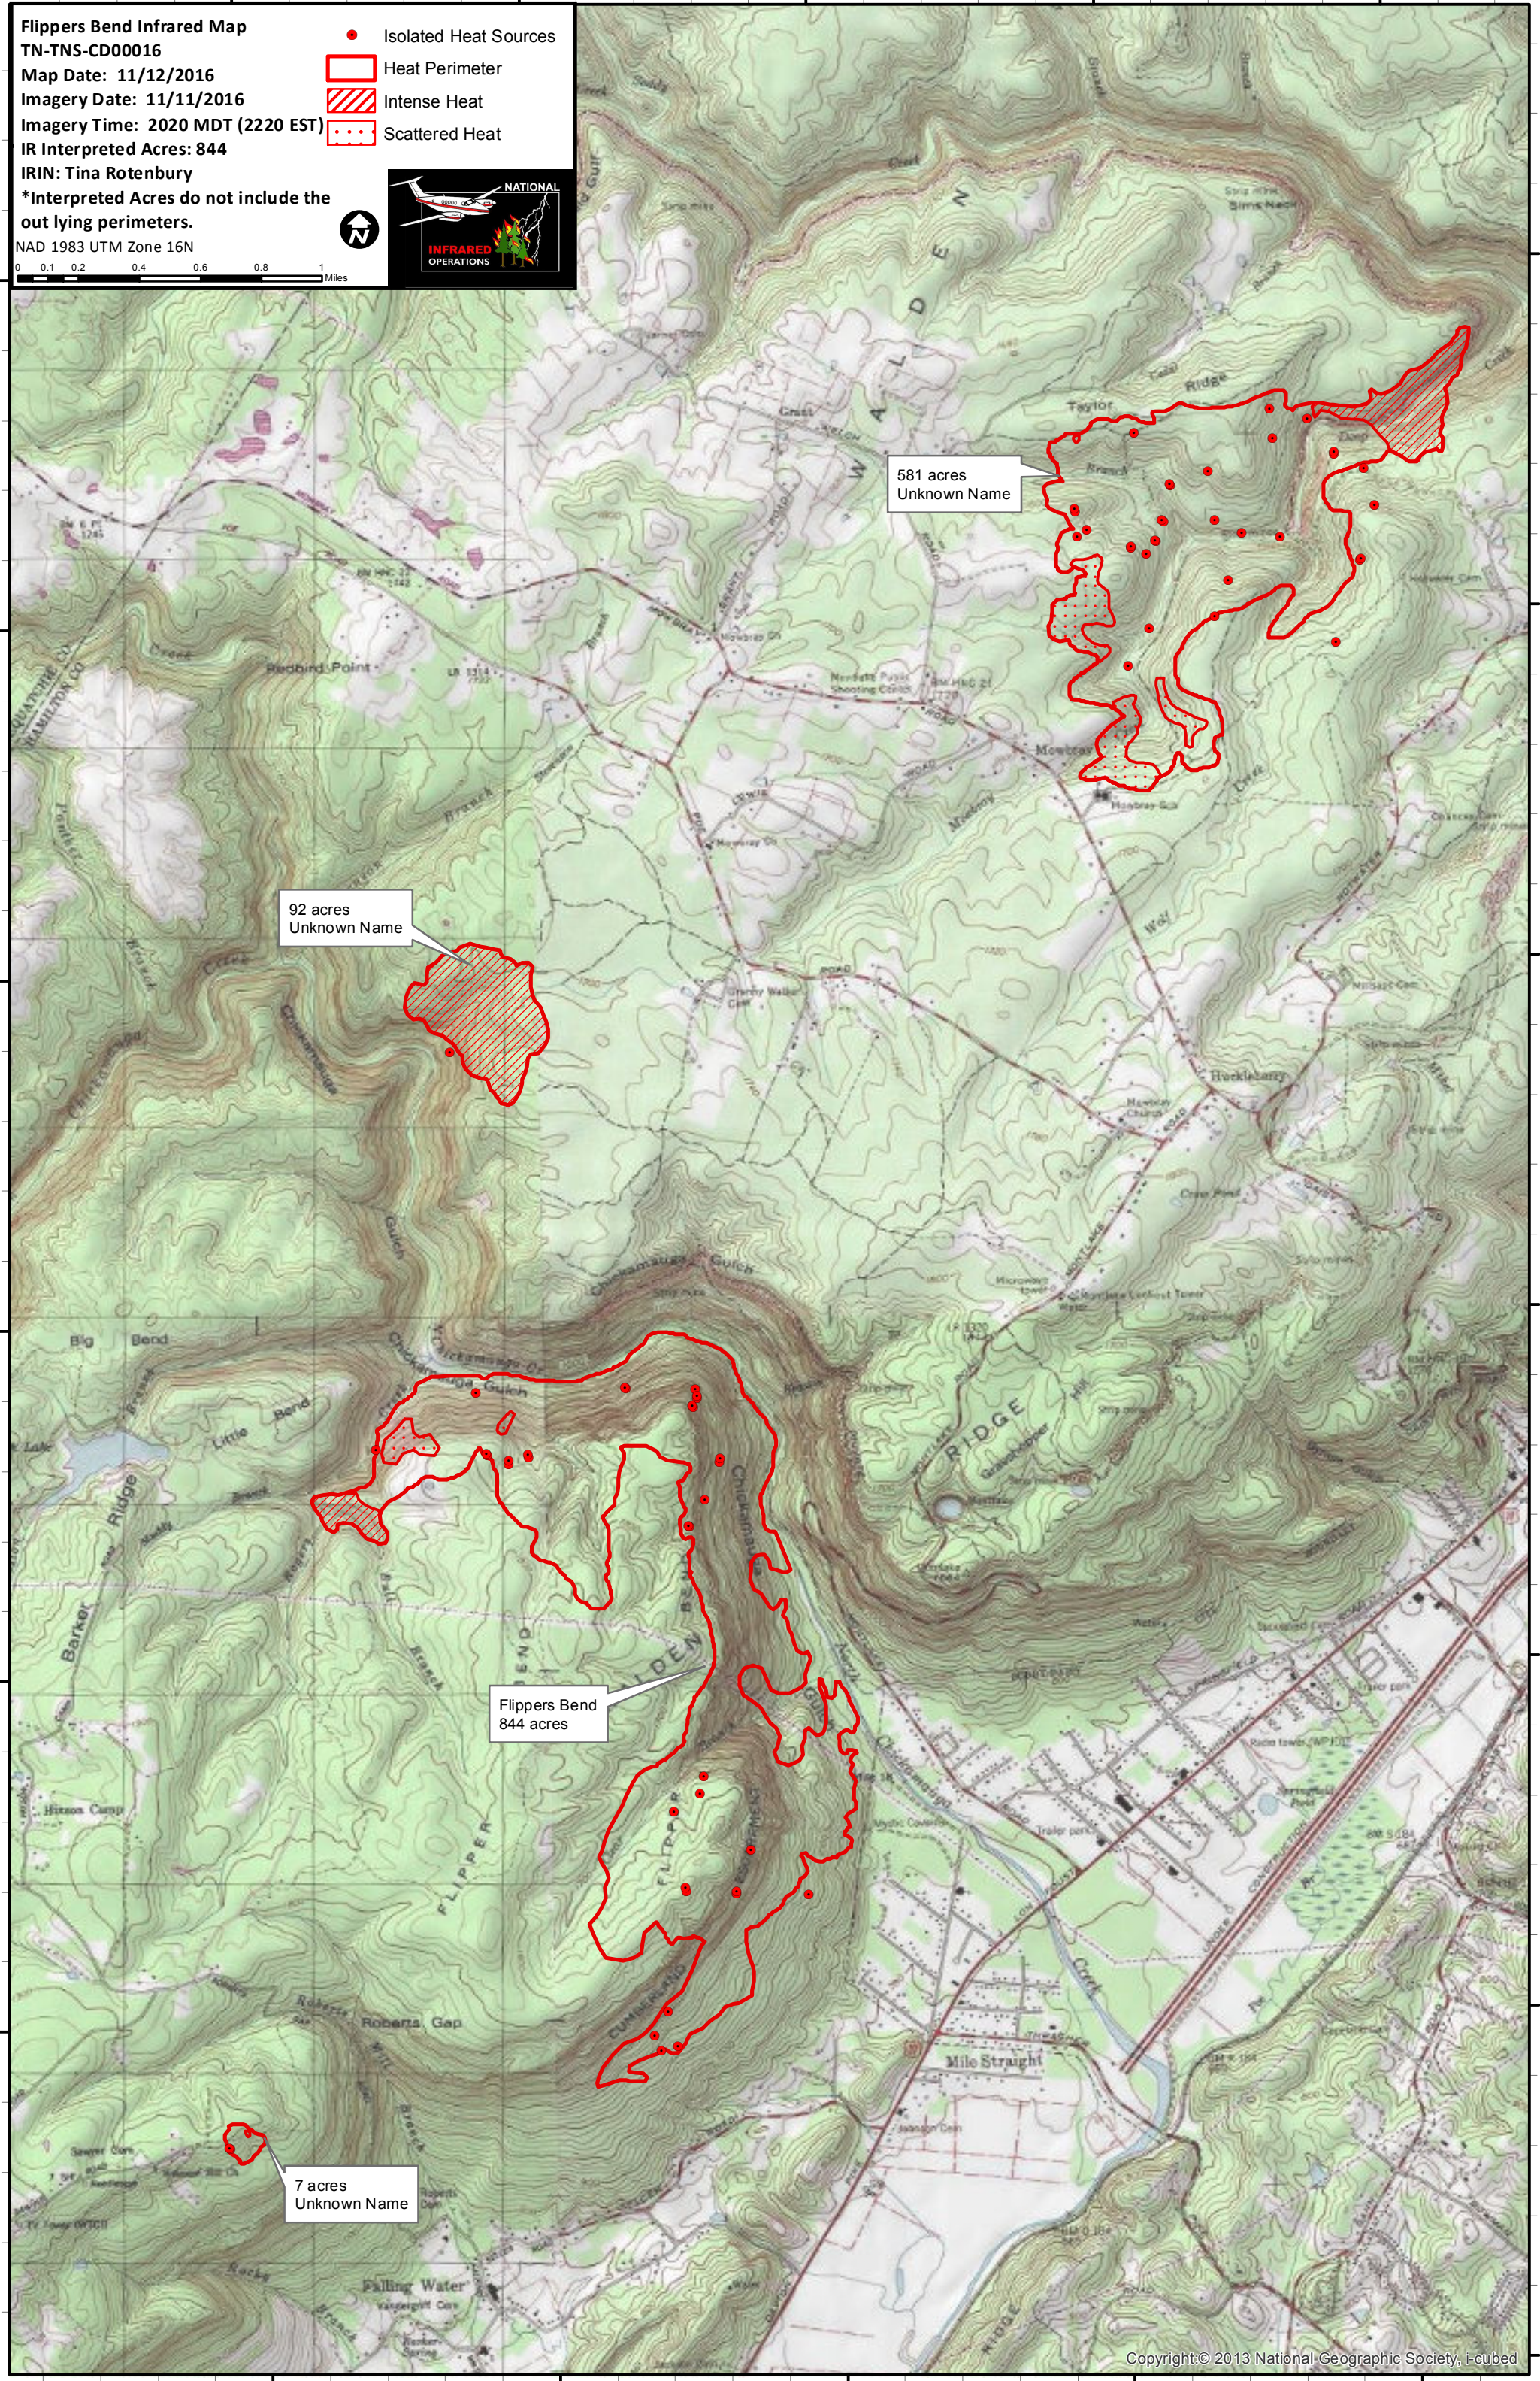

Flippers Bend Infrared Map
 TN-TNS-CD00016
 Map Date: 11/12/2016
 Imagery Date: 11/11/2016
 Imagery Time: 2020 MDT (2220 EST)
 IR Interpreted Acres: 844
 IRIN: Tina Rotenbury
 *Interpreted Acres do not include the out lying perimeters.
 NAD 1983 UTM Zone 16N

- Isolated Heat Sources
- ▭ Heat Perimeter
- ▨ Intense Heat
- ⋯ Scattered Heat

581 acres
Unknown Name

92 acres
Unknown Name

Flippers Bend
844 acres

7 acres
Unknown Name