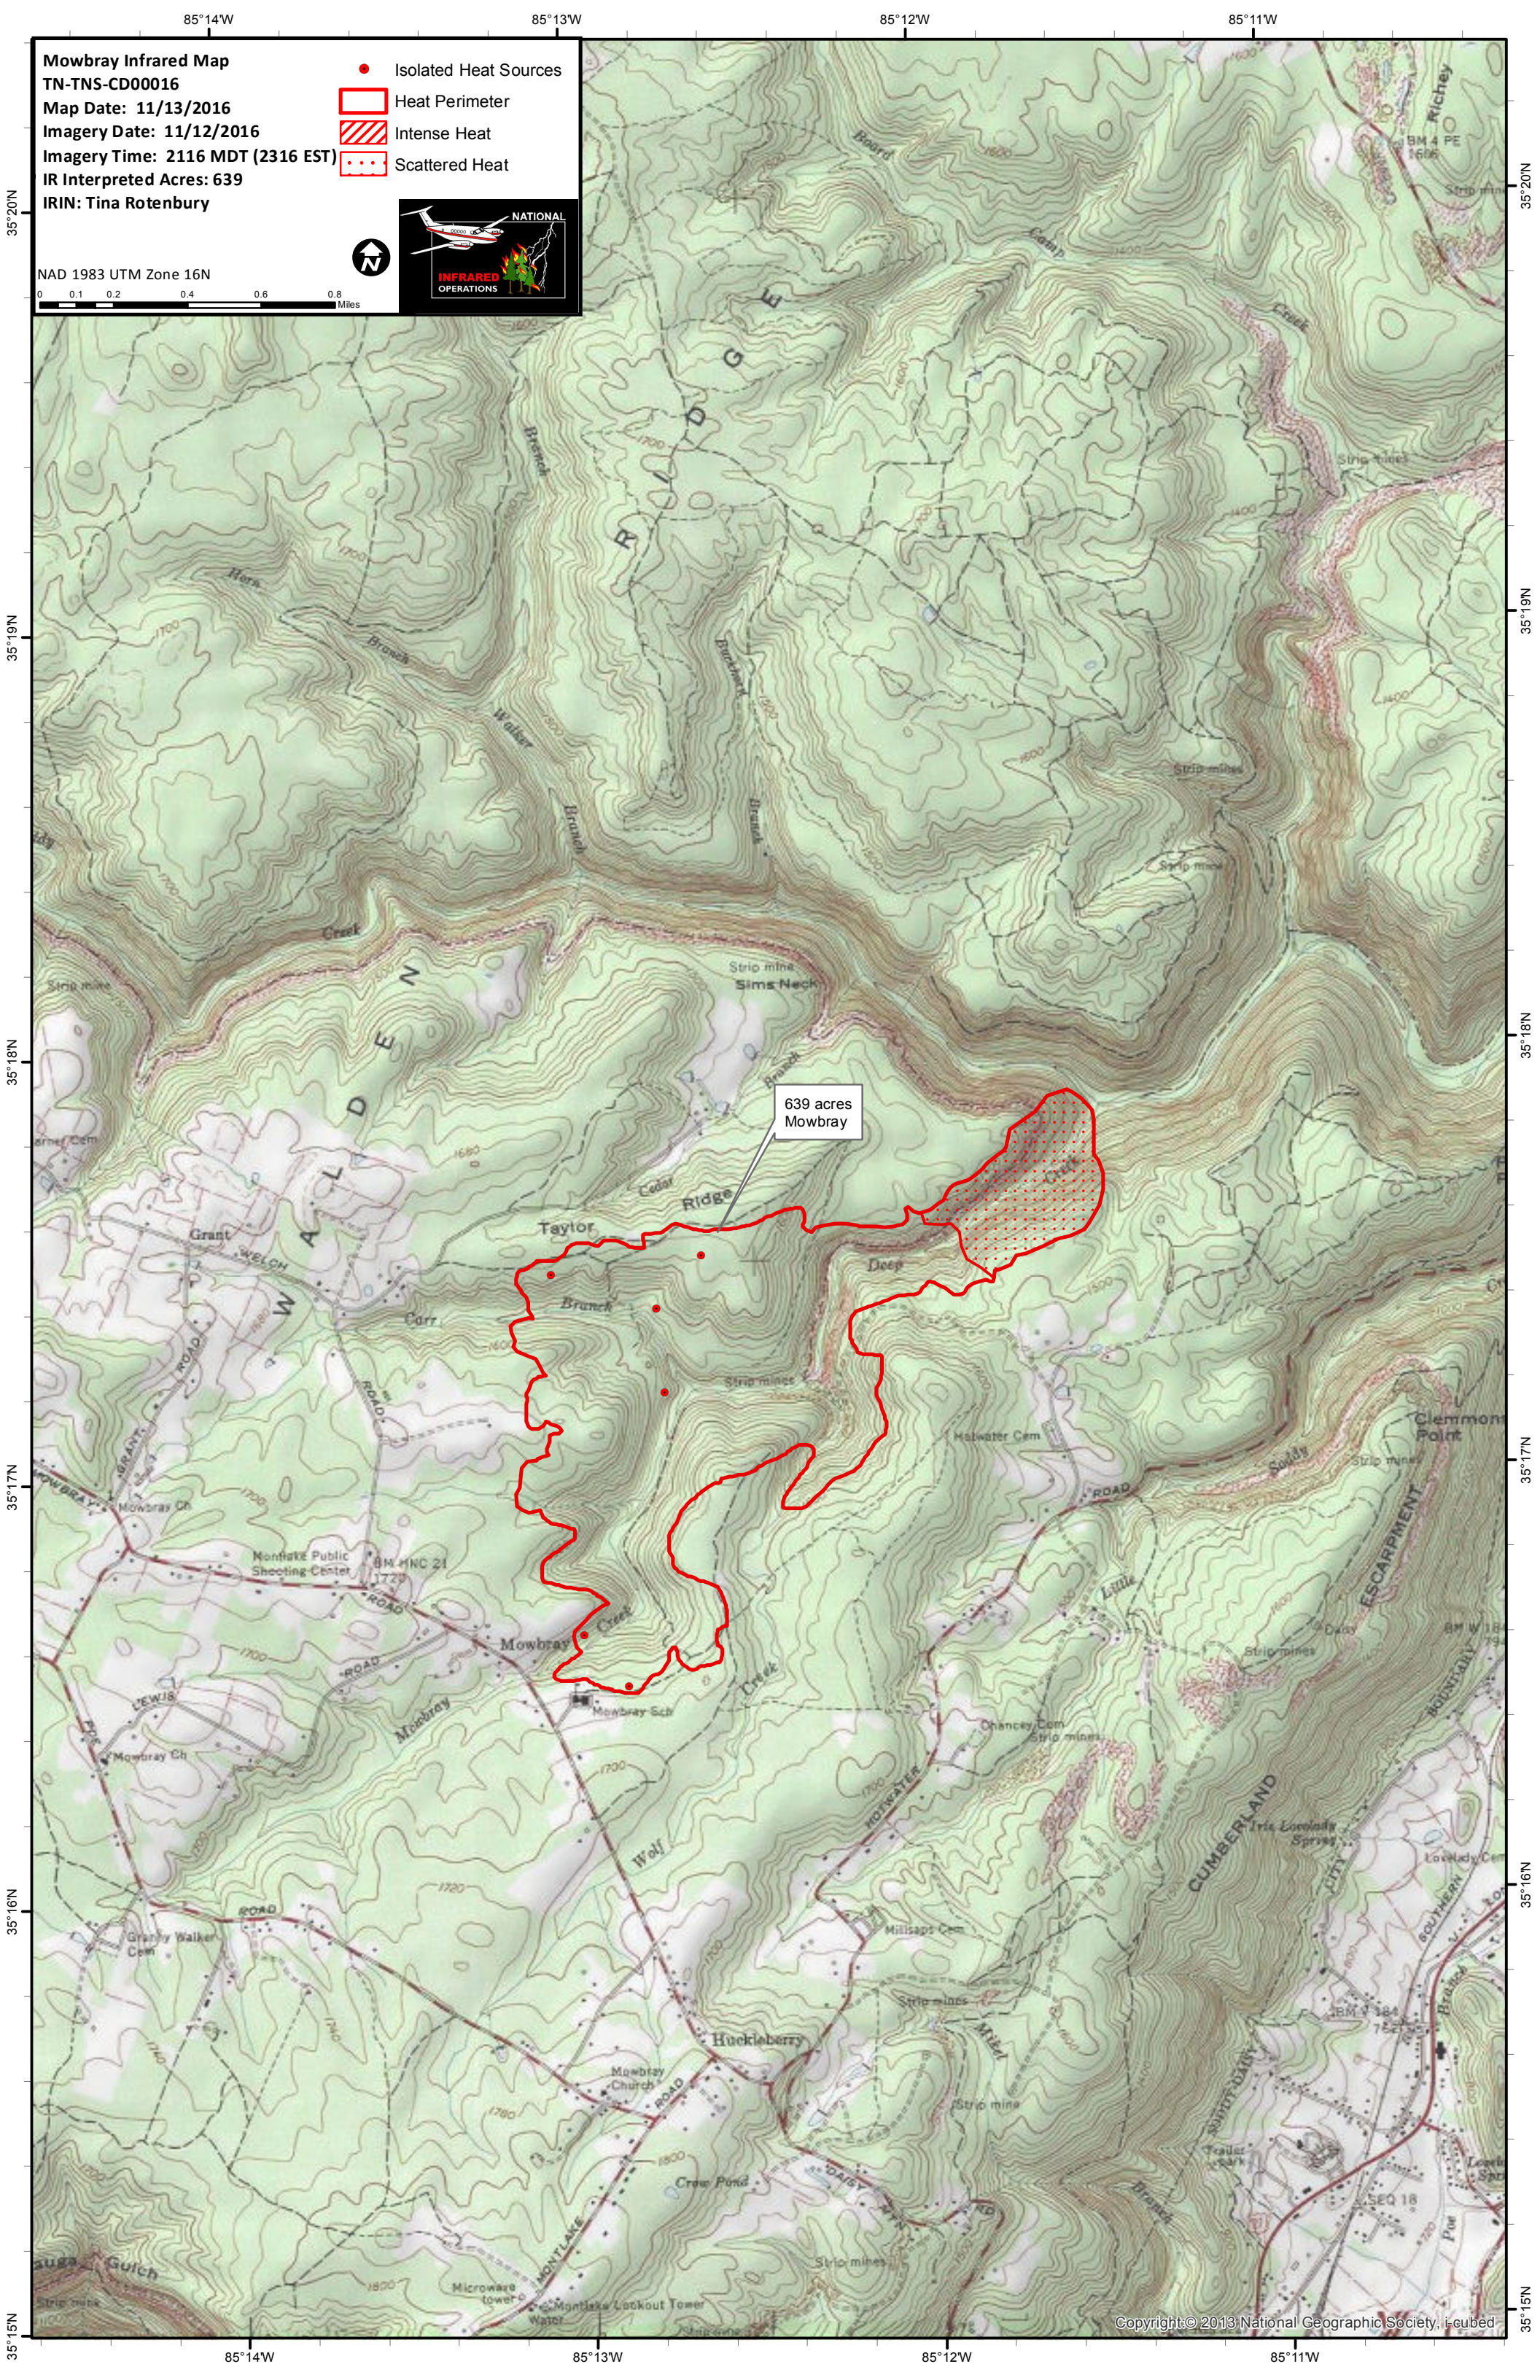

Mowbray Infrared Map
 TN-TNS-CD00016
 Map Date: 11/13/2016
 Imagery Date: 11/12/2016
 Imagery Time: 2116 MDT (2316 EST)
 IR Interpreted Acres: 639
 IRIN: Tina Rotenbury

- Isolated Heat Sources
- Heat Perimeter
- ▨ Intense Heat
- ⋯ Scattered Heat

NAD 1983 UTM Zone 16N
 0 0.1 0.2 0.4 0.6 0.8 Miles

639 acres
Mowbray