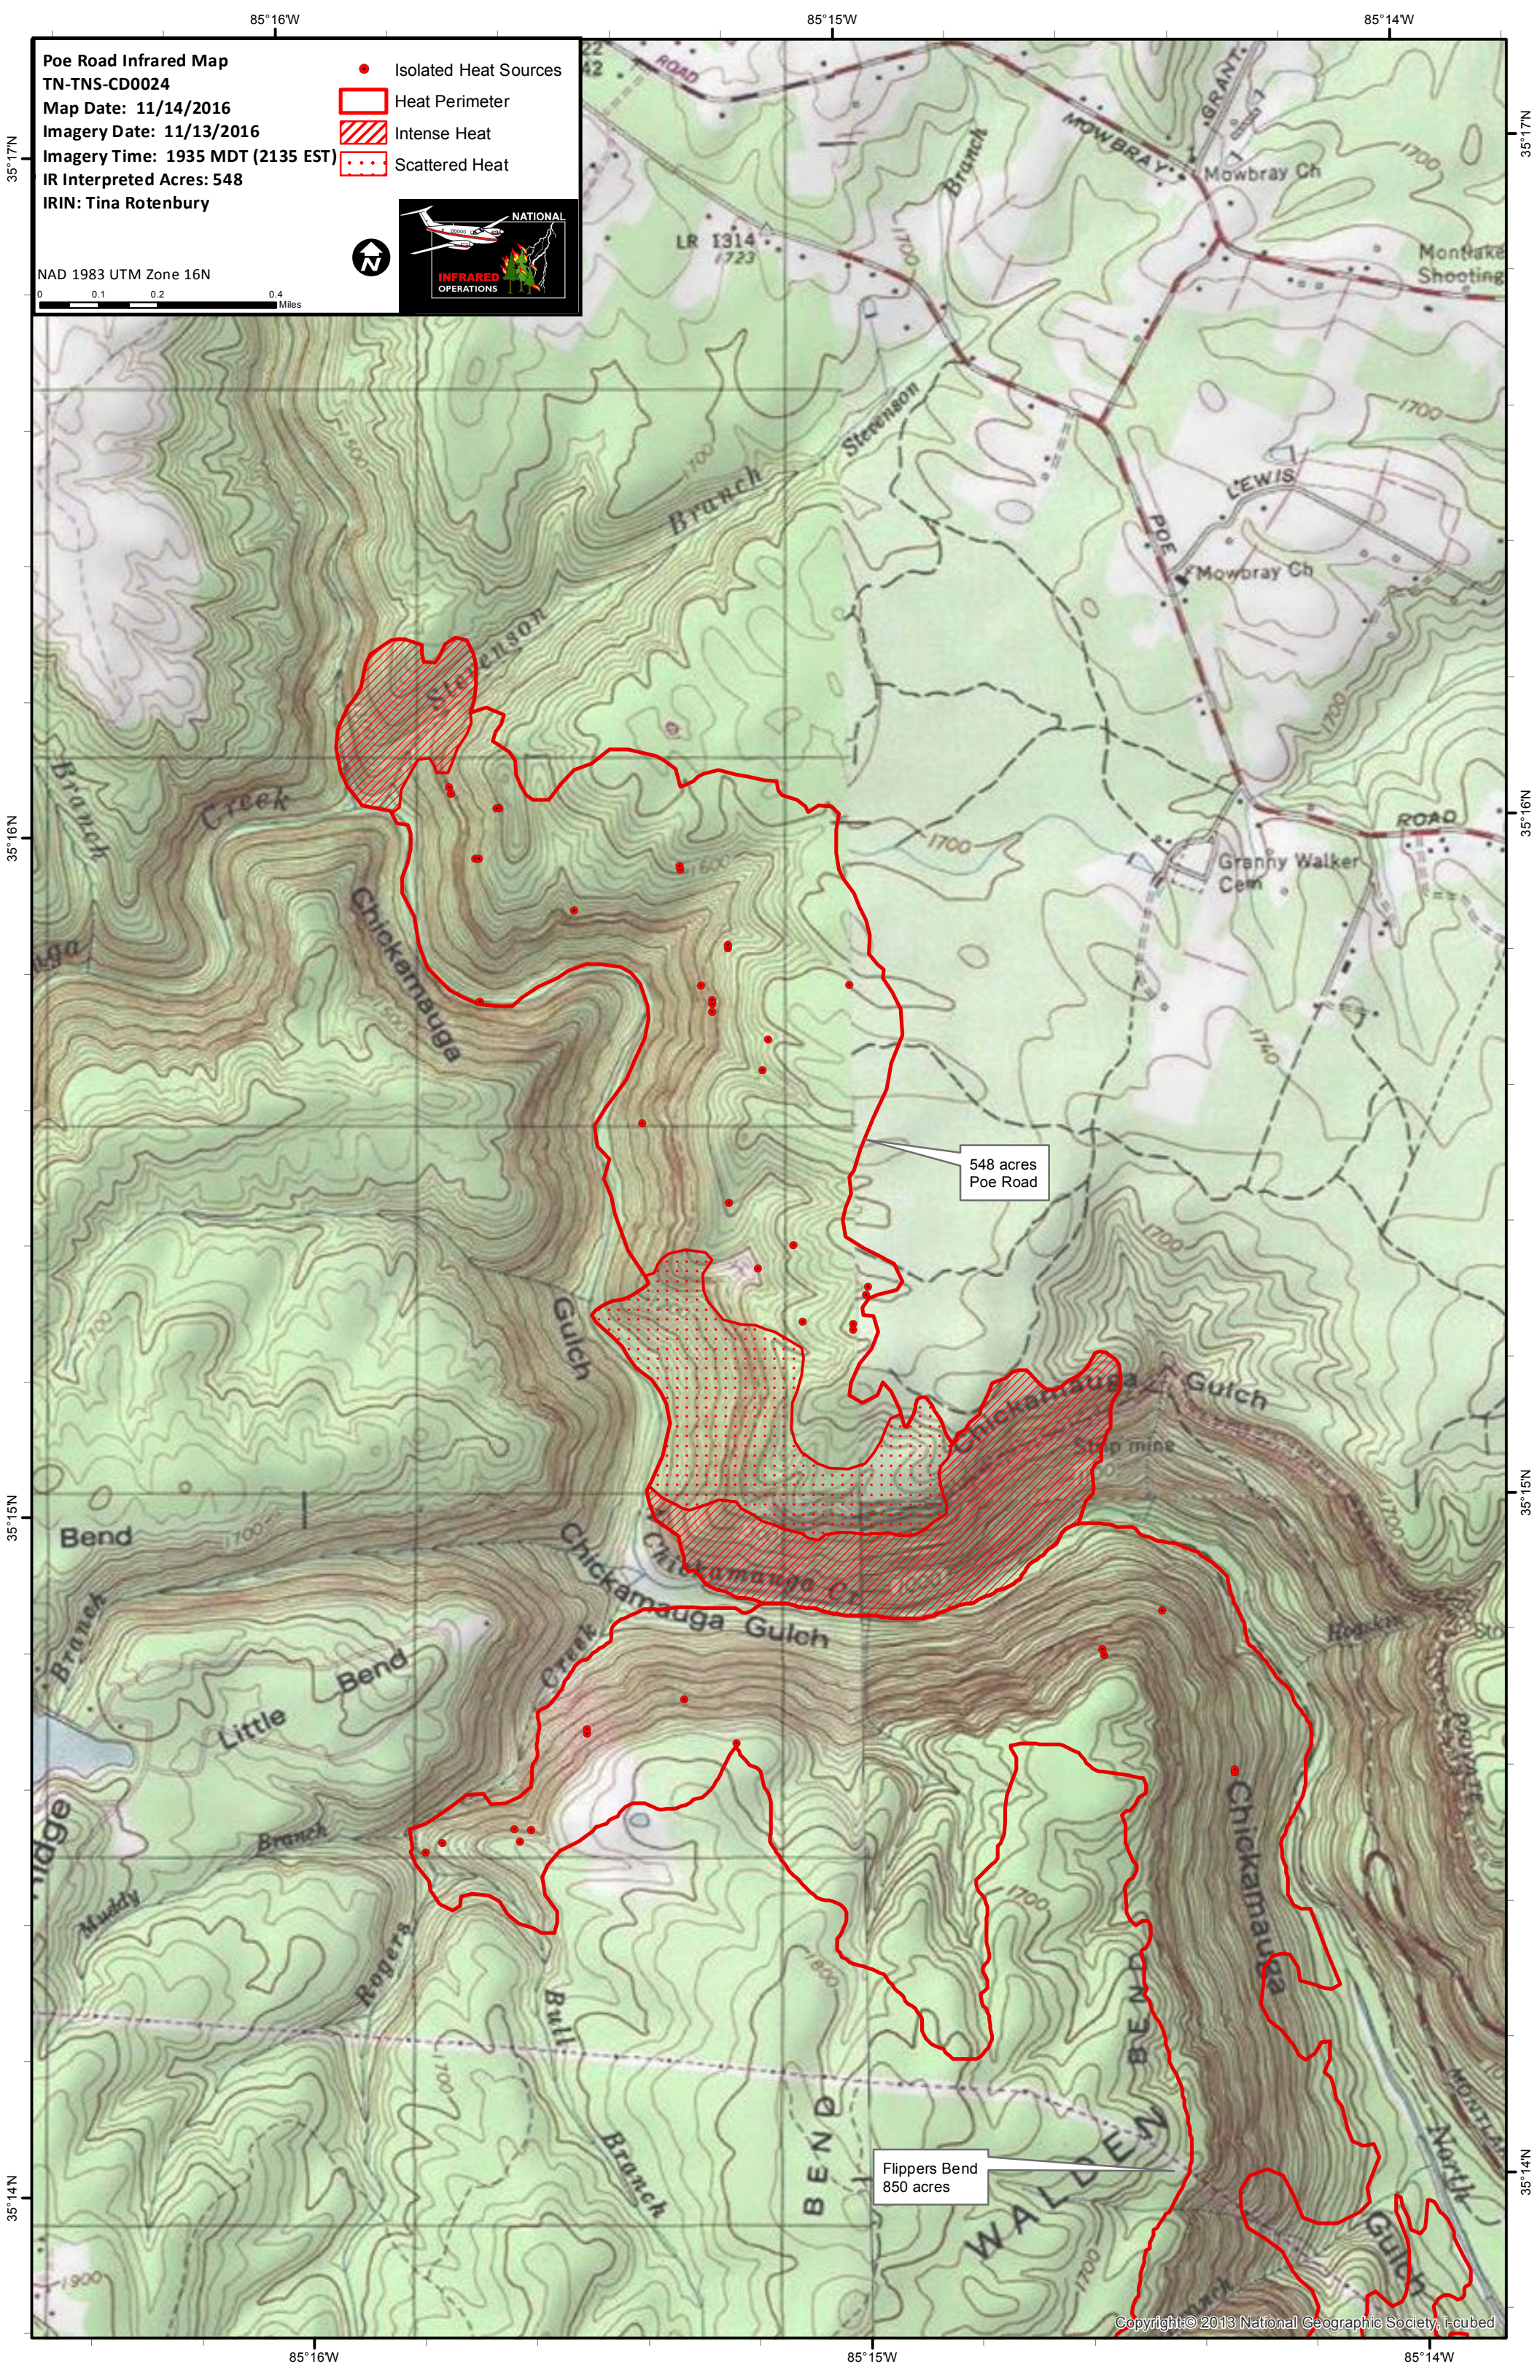

Poe Road Infrared Map
TN-TNS-CD0024
Map Date: 11/14/2016
Imagery Date: 11/13/2016
Imagery Time: 1935 MDT (2135 EST)
IR Interpreted Acres: 548
IRIN: Tina Rotenbury

- Isolated Heat Sources
- ▭ Heat Perimeter
- ▨ Intense Heat
- ⋯ Scattered Heat

NAD 1983 UTM Zone 16N
0 0.1 0.2 0.4 Miles

548 acres
Poe Road

Flippers Bend
850 acres