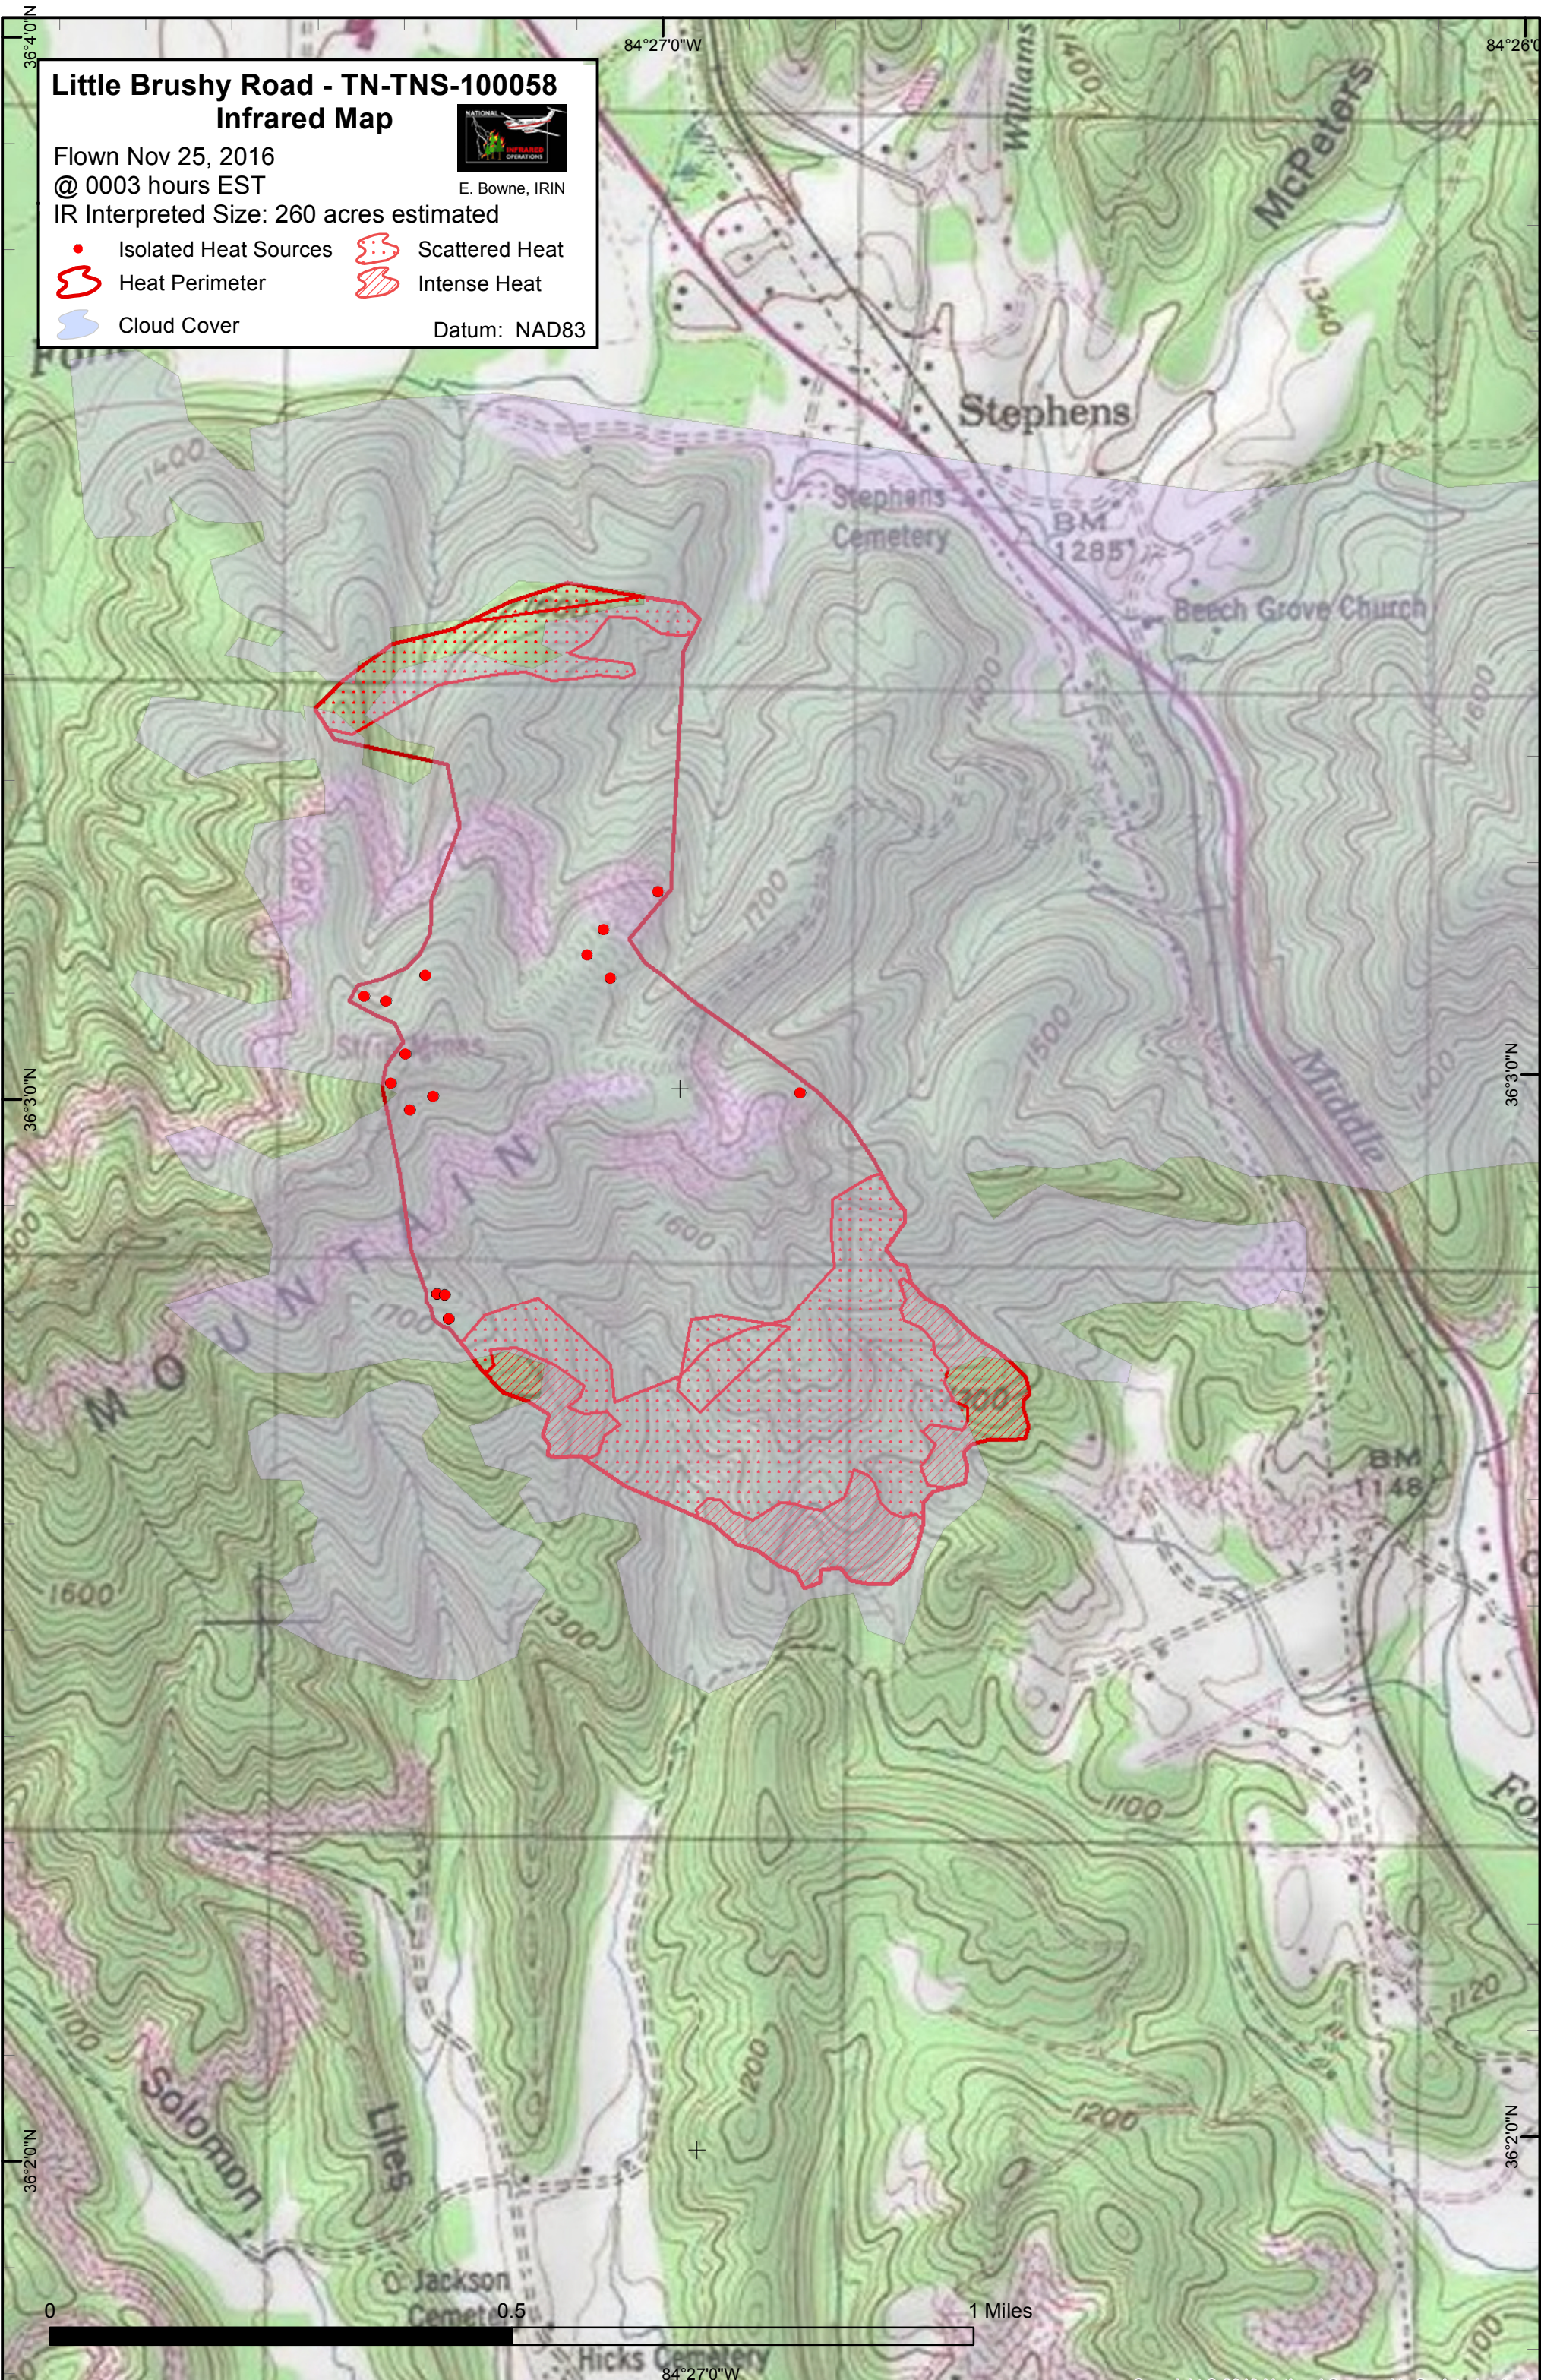

Little Brushy Road - TN-TNS-100058 Infrared Map

Flown Nov 25, 2016

@ 0003 hours EST

IR Interpreted Size: 260 acres estimated

E. Bowne, IRIN

- Isolated Heat Sources
- ☁ Scattered Heat
- ☁ Heat Perimeter
- ☁ Intense Heat
- ☁ Cloud Cover

Datum: NAD83

0 0.5 1 Miles