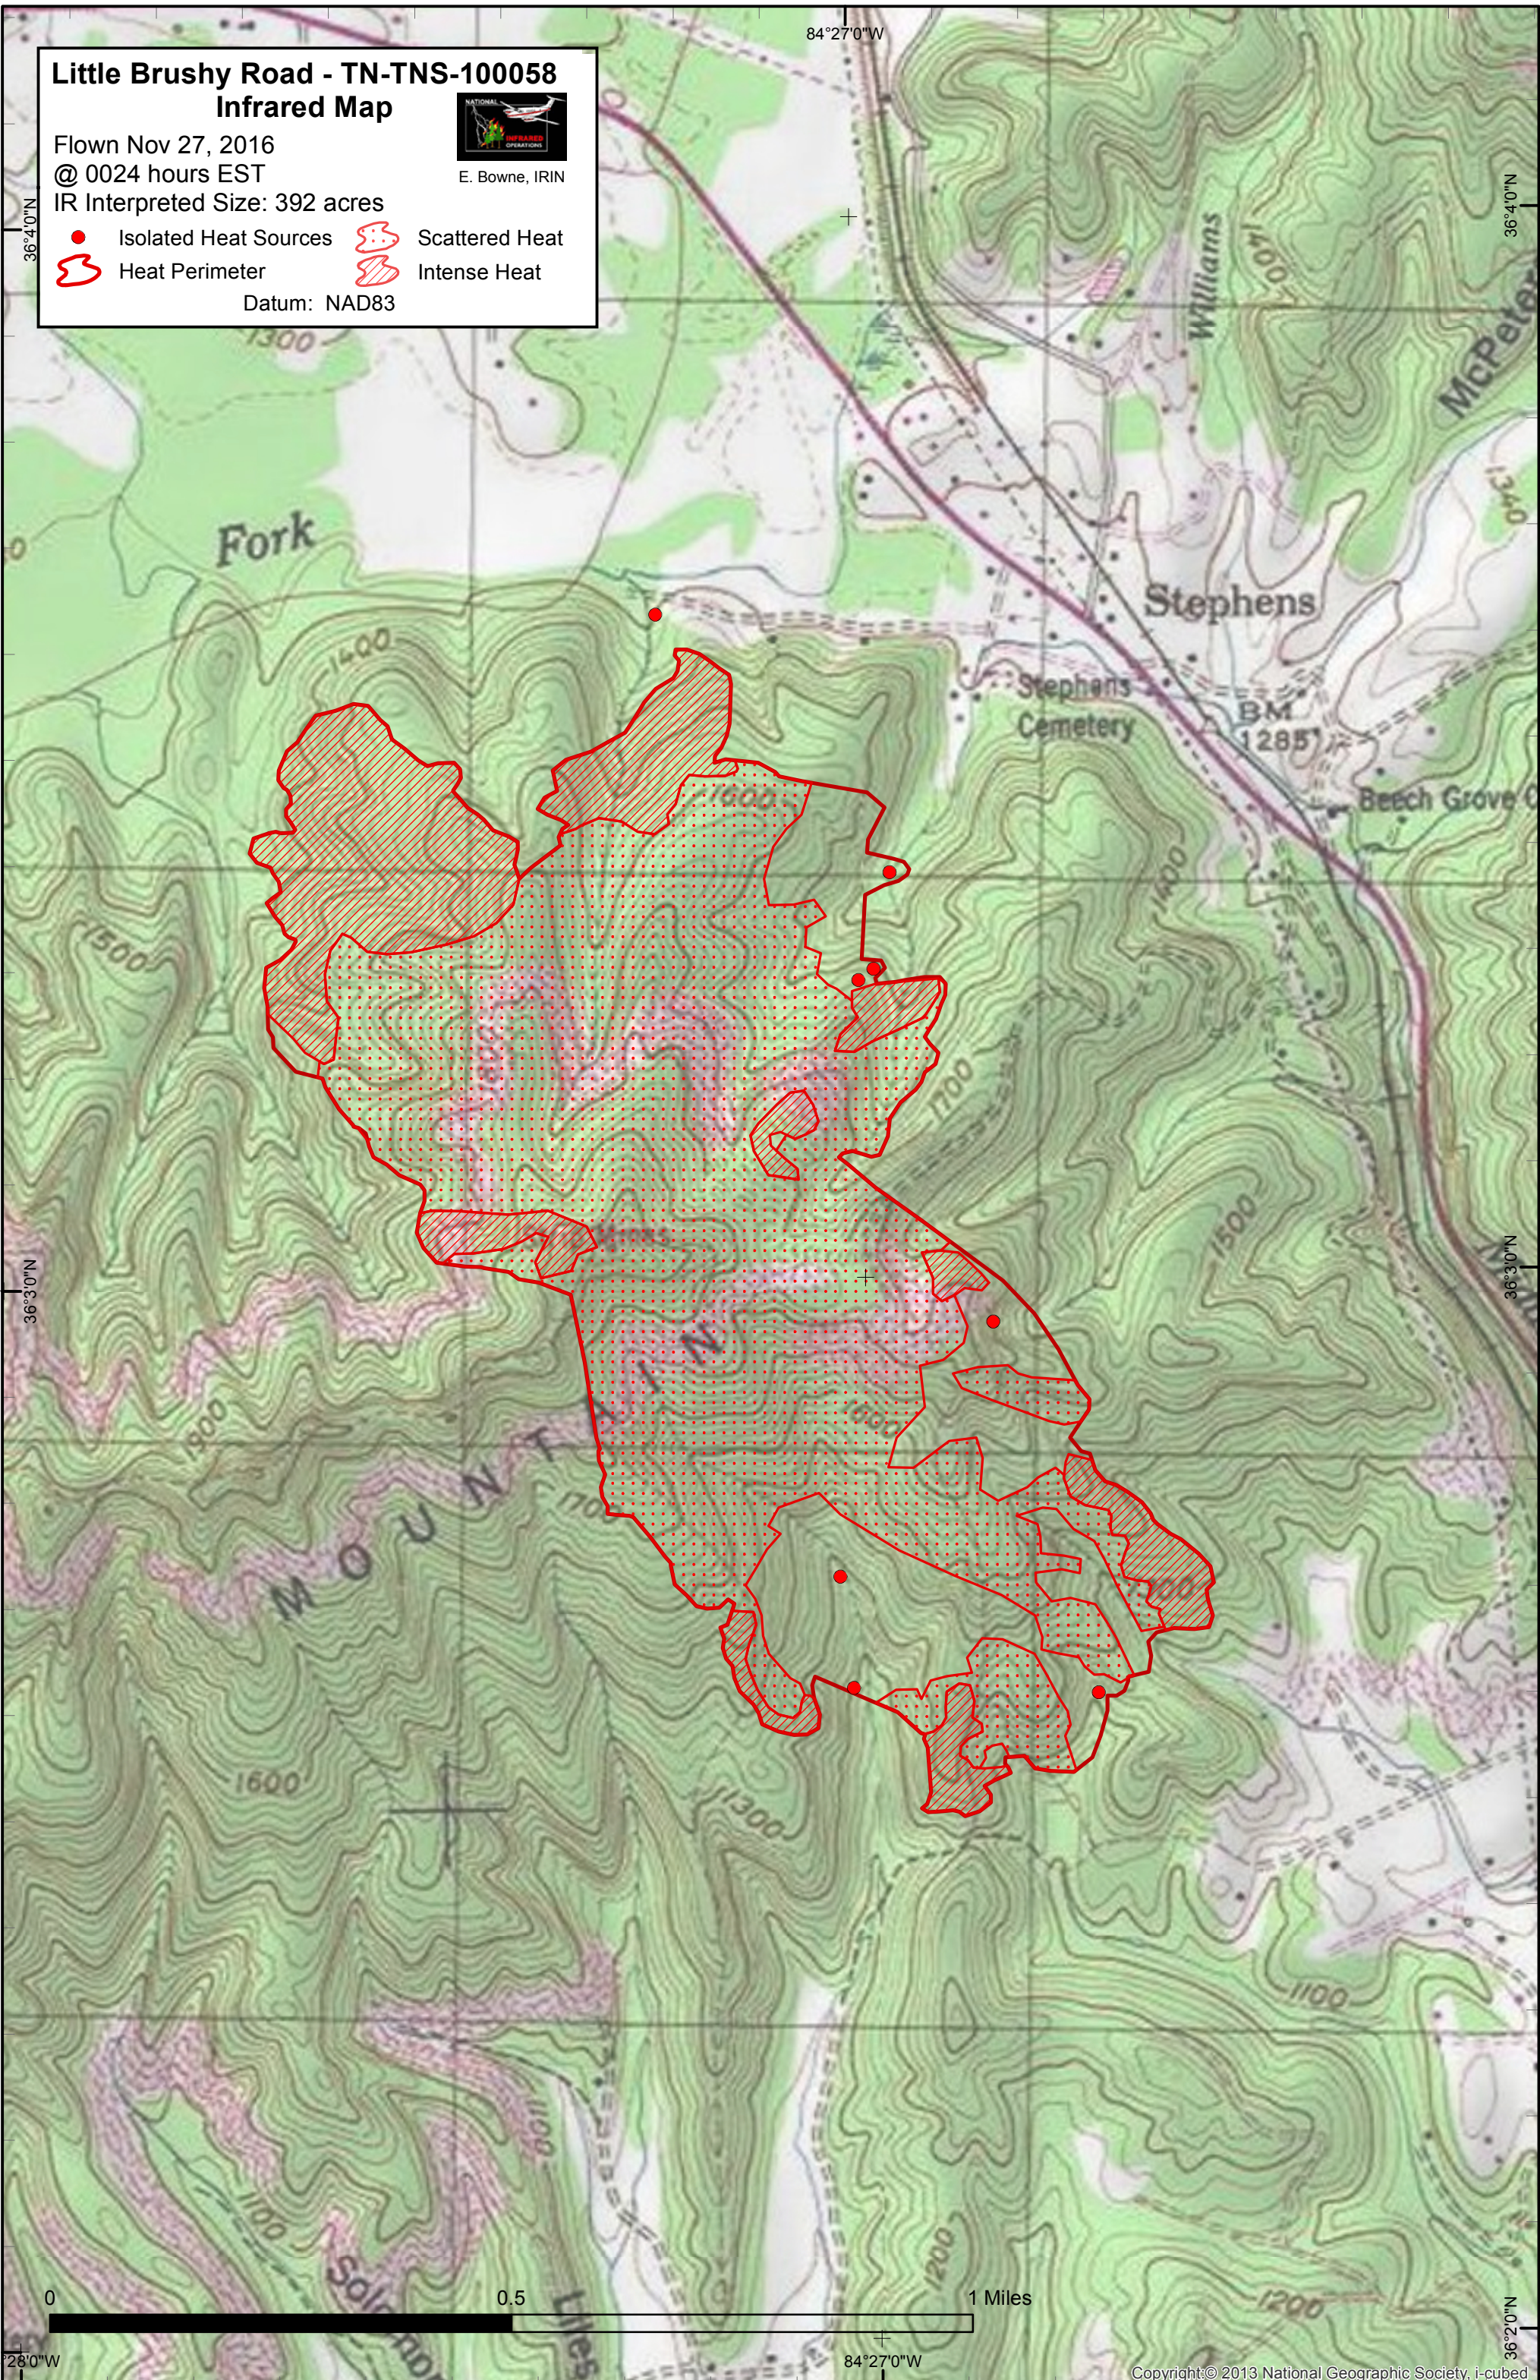

**Little Brushy Road - TN-TNS-100058**  
**Infrared Map**

Flown Nov 27, 2016  
@ 0024 hours EST  
IR Interpreted Size: 392 acres

E. Bowne, IRIN

- Isolated Heat Sources
- ☞ Scattered Heat
- ☞ Heat Perimeter
- ☞ Intense Heat

Datum: NAD83

0 0.5 1 Miles