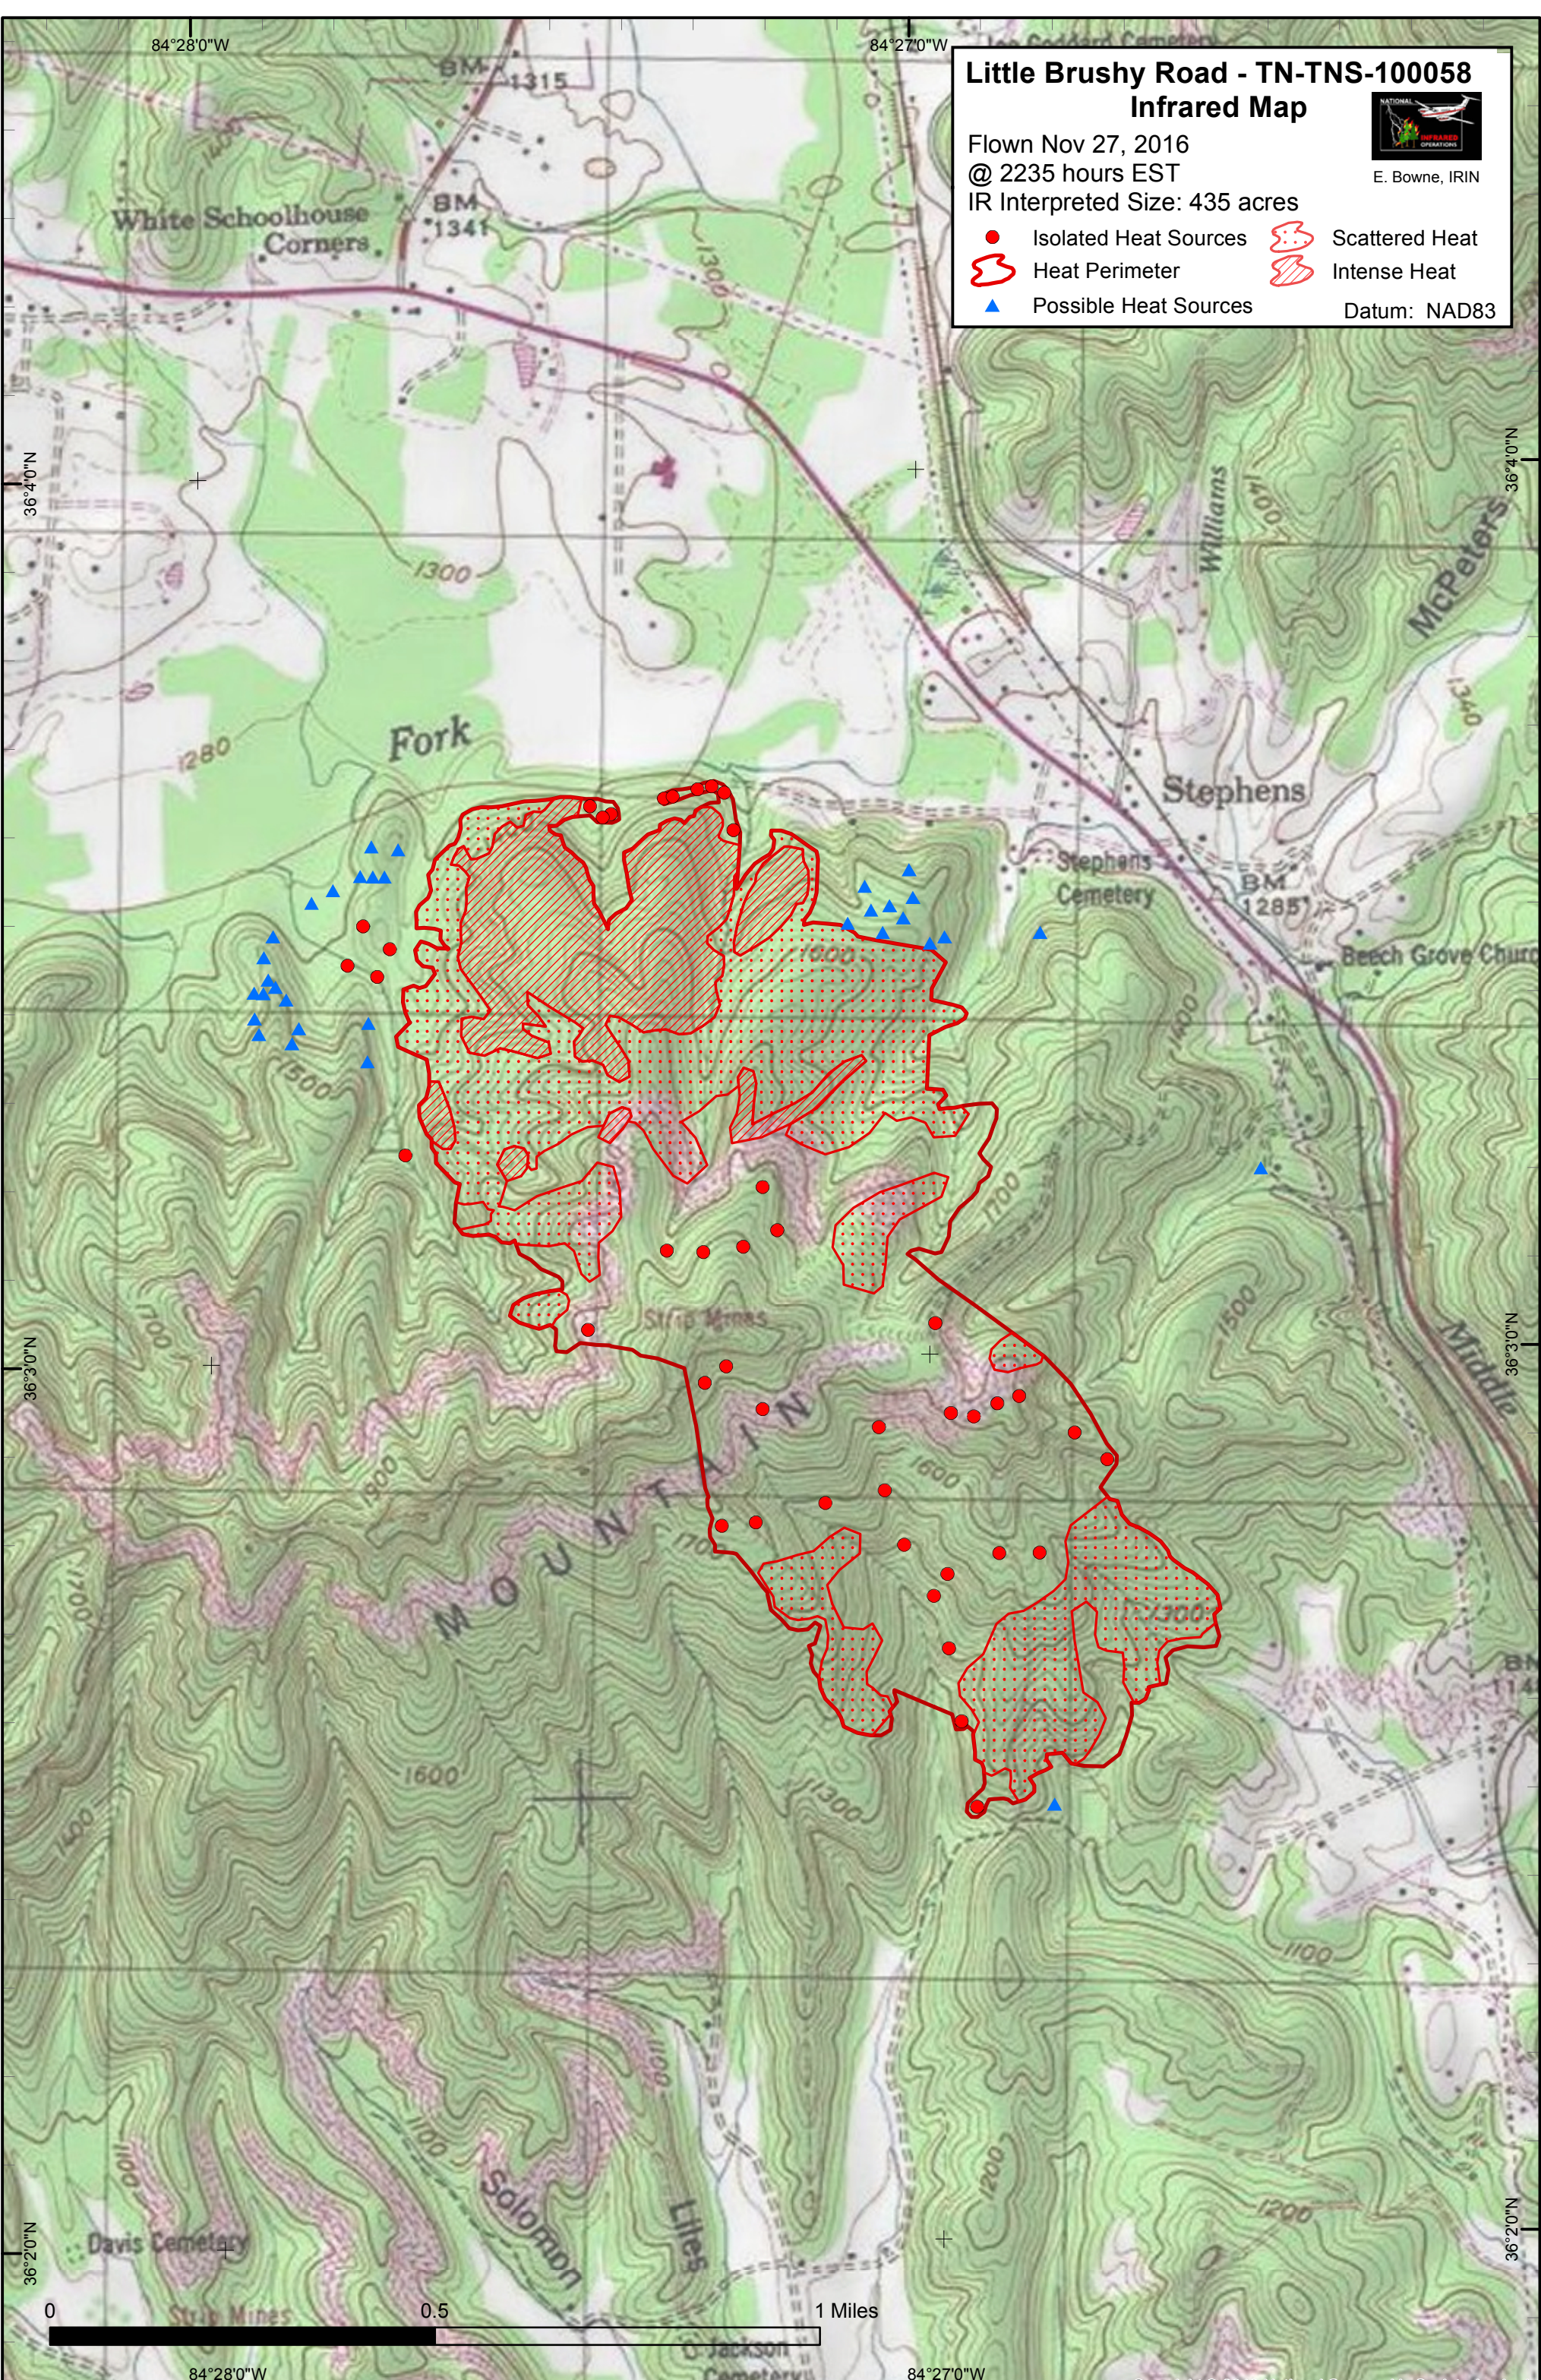

84°28'0"W

84°27'0"W

# Little Brushy Road - TN-TNS-100058 Infrared Map

Flown Nov 27, 2016

@ 2235 hours EST

IR Interpreted Size: 435 acres

E. Bowne, IRIN

- Isolated Heat Sources
- ◀ Heat Perimeter
- ▲ Possible Heat Sources
- 
- 
- Datum: NAD83

0 0.5 1 Miles

84°28'0"W

84°27'0"W