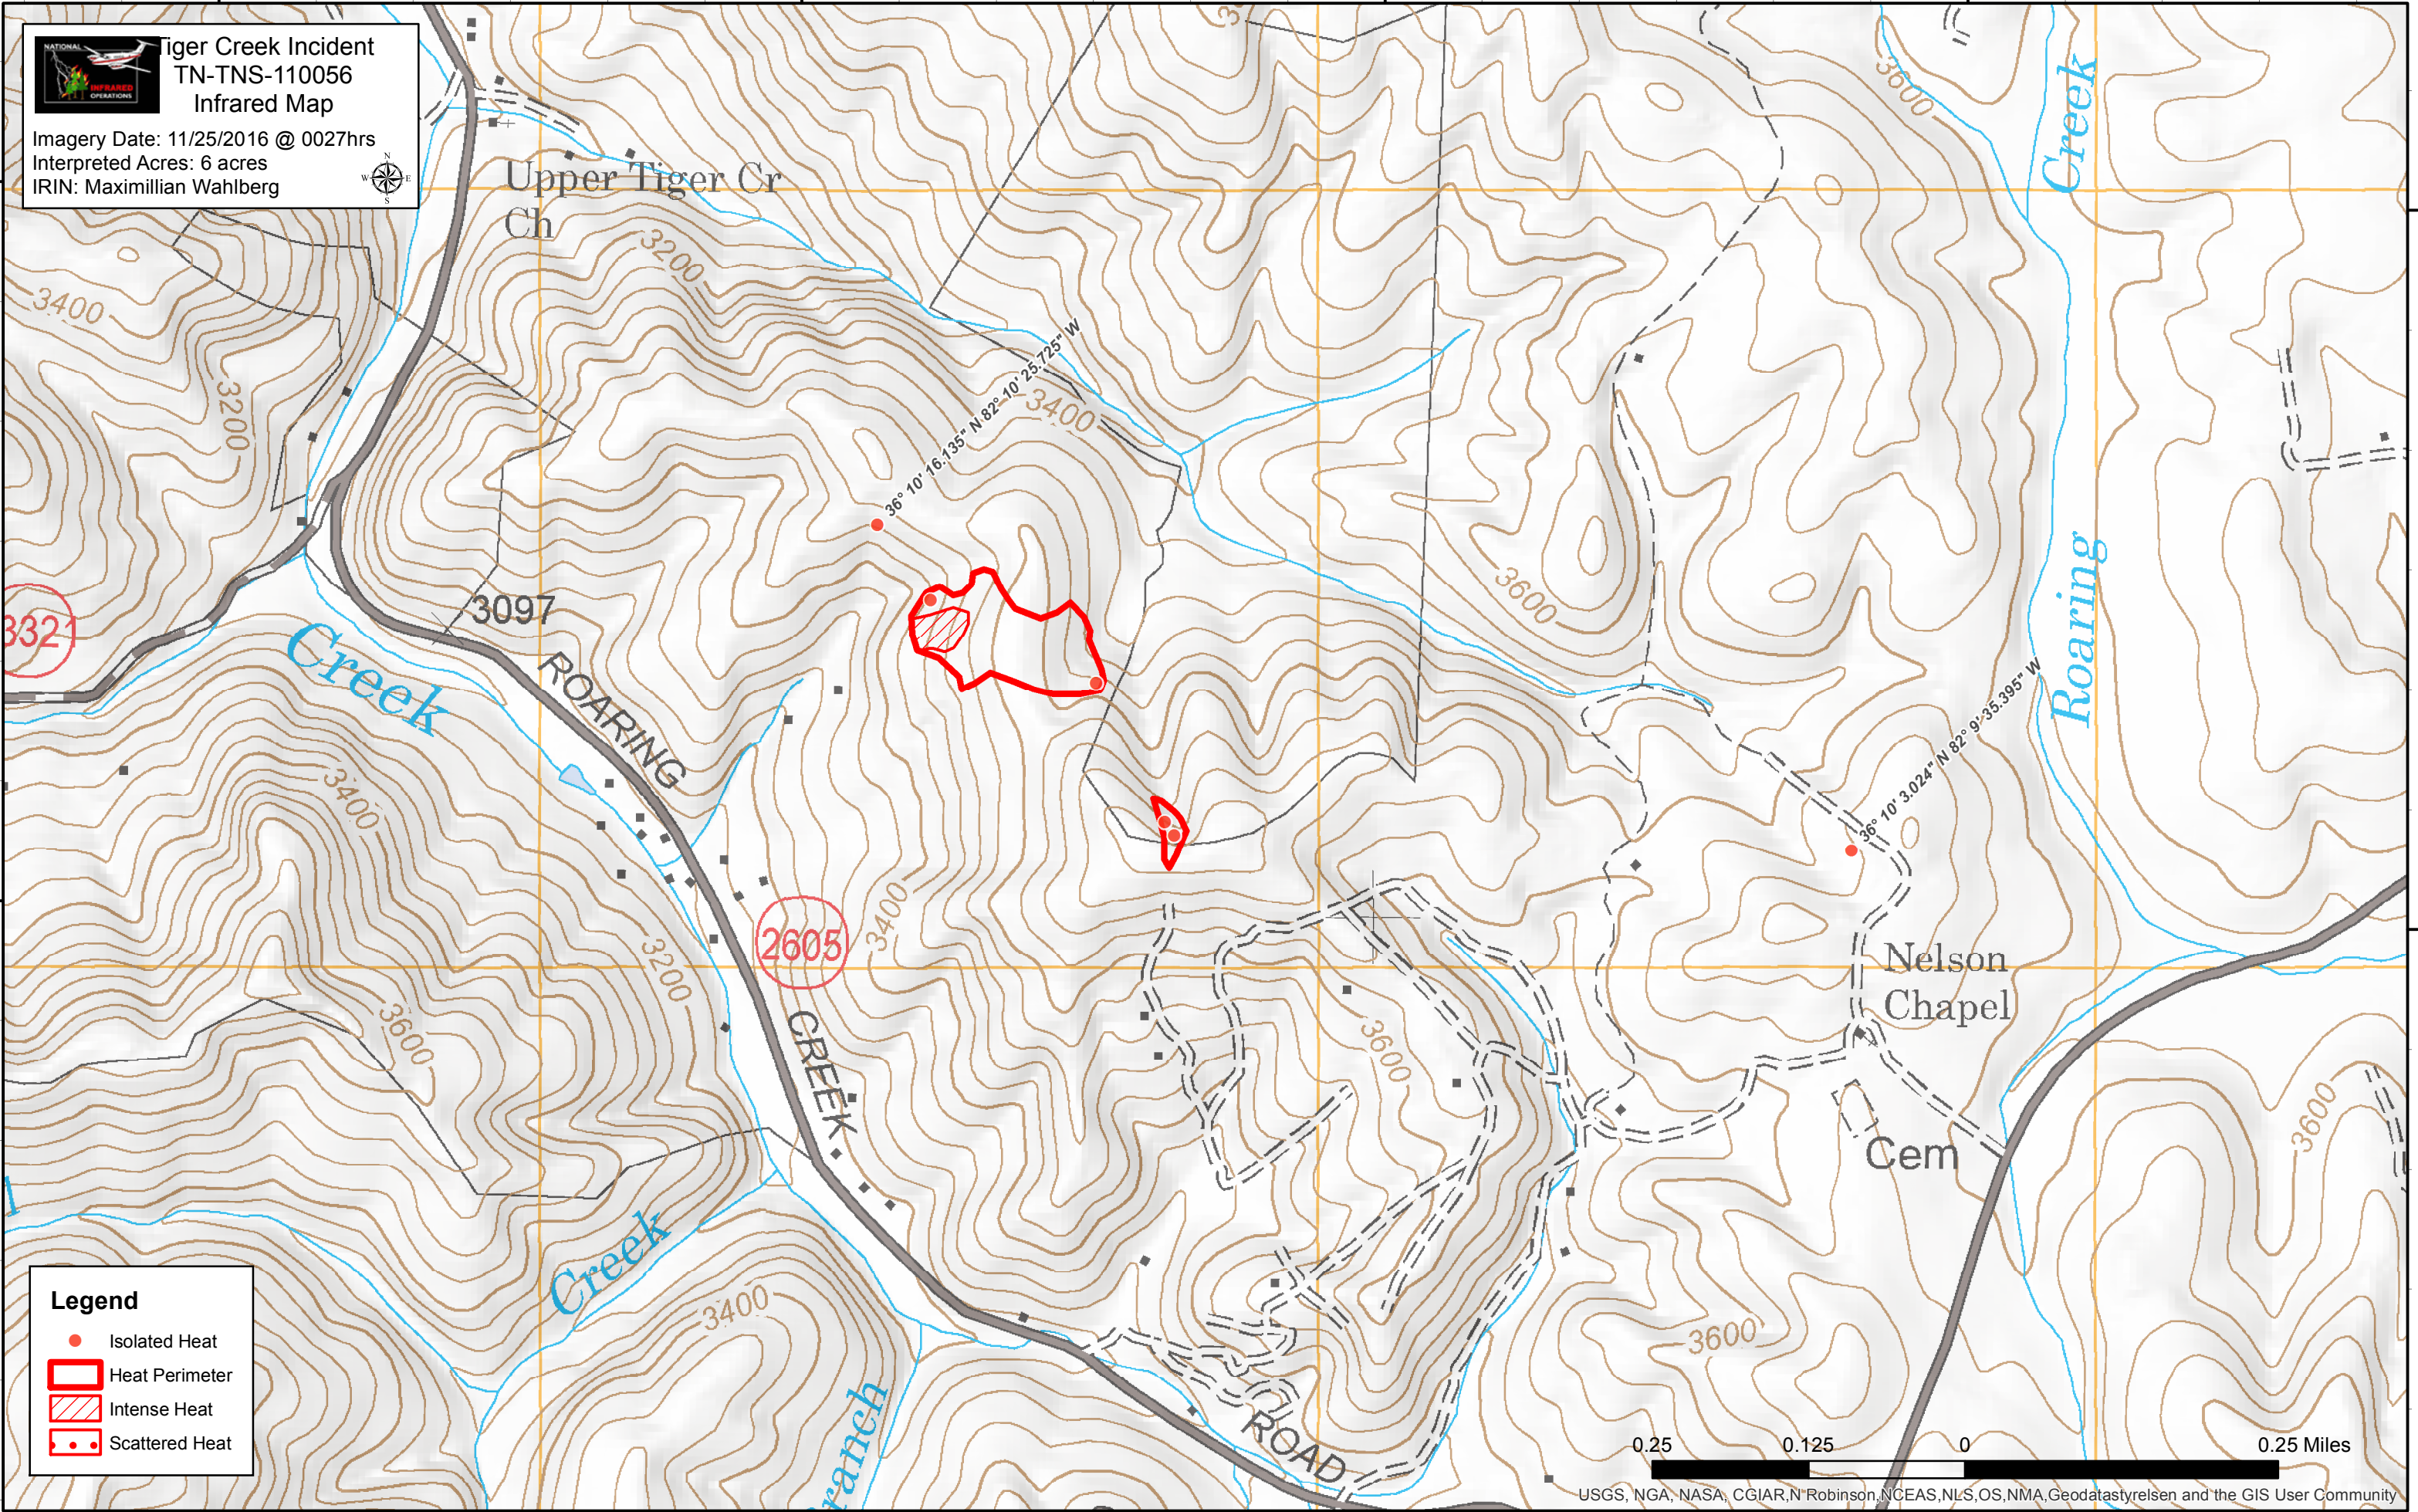

Tiger Creek Incident
TN-TNS-110056
Infrared Map

Imagery Date: 11/25/2016 @ 0027hrs
 Interpreted Acres: 6 acres
 IRIN: Maximillian Wahlberg

36°10'30"N

36°10'30"N

36°10'00"N

36°10'00"N

82°11'0"W

82°10'30"W

82°10'0"W

82°9'30"W

Legend

- Isolated Heat
- Heat Perimeter
- Intense Heat
- Scattered Heat