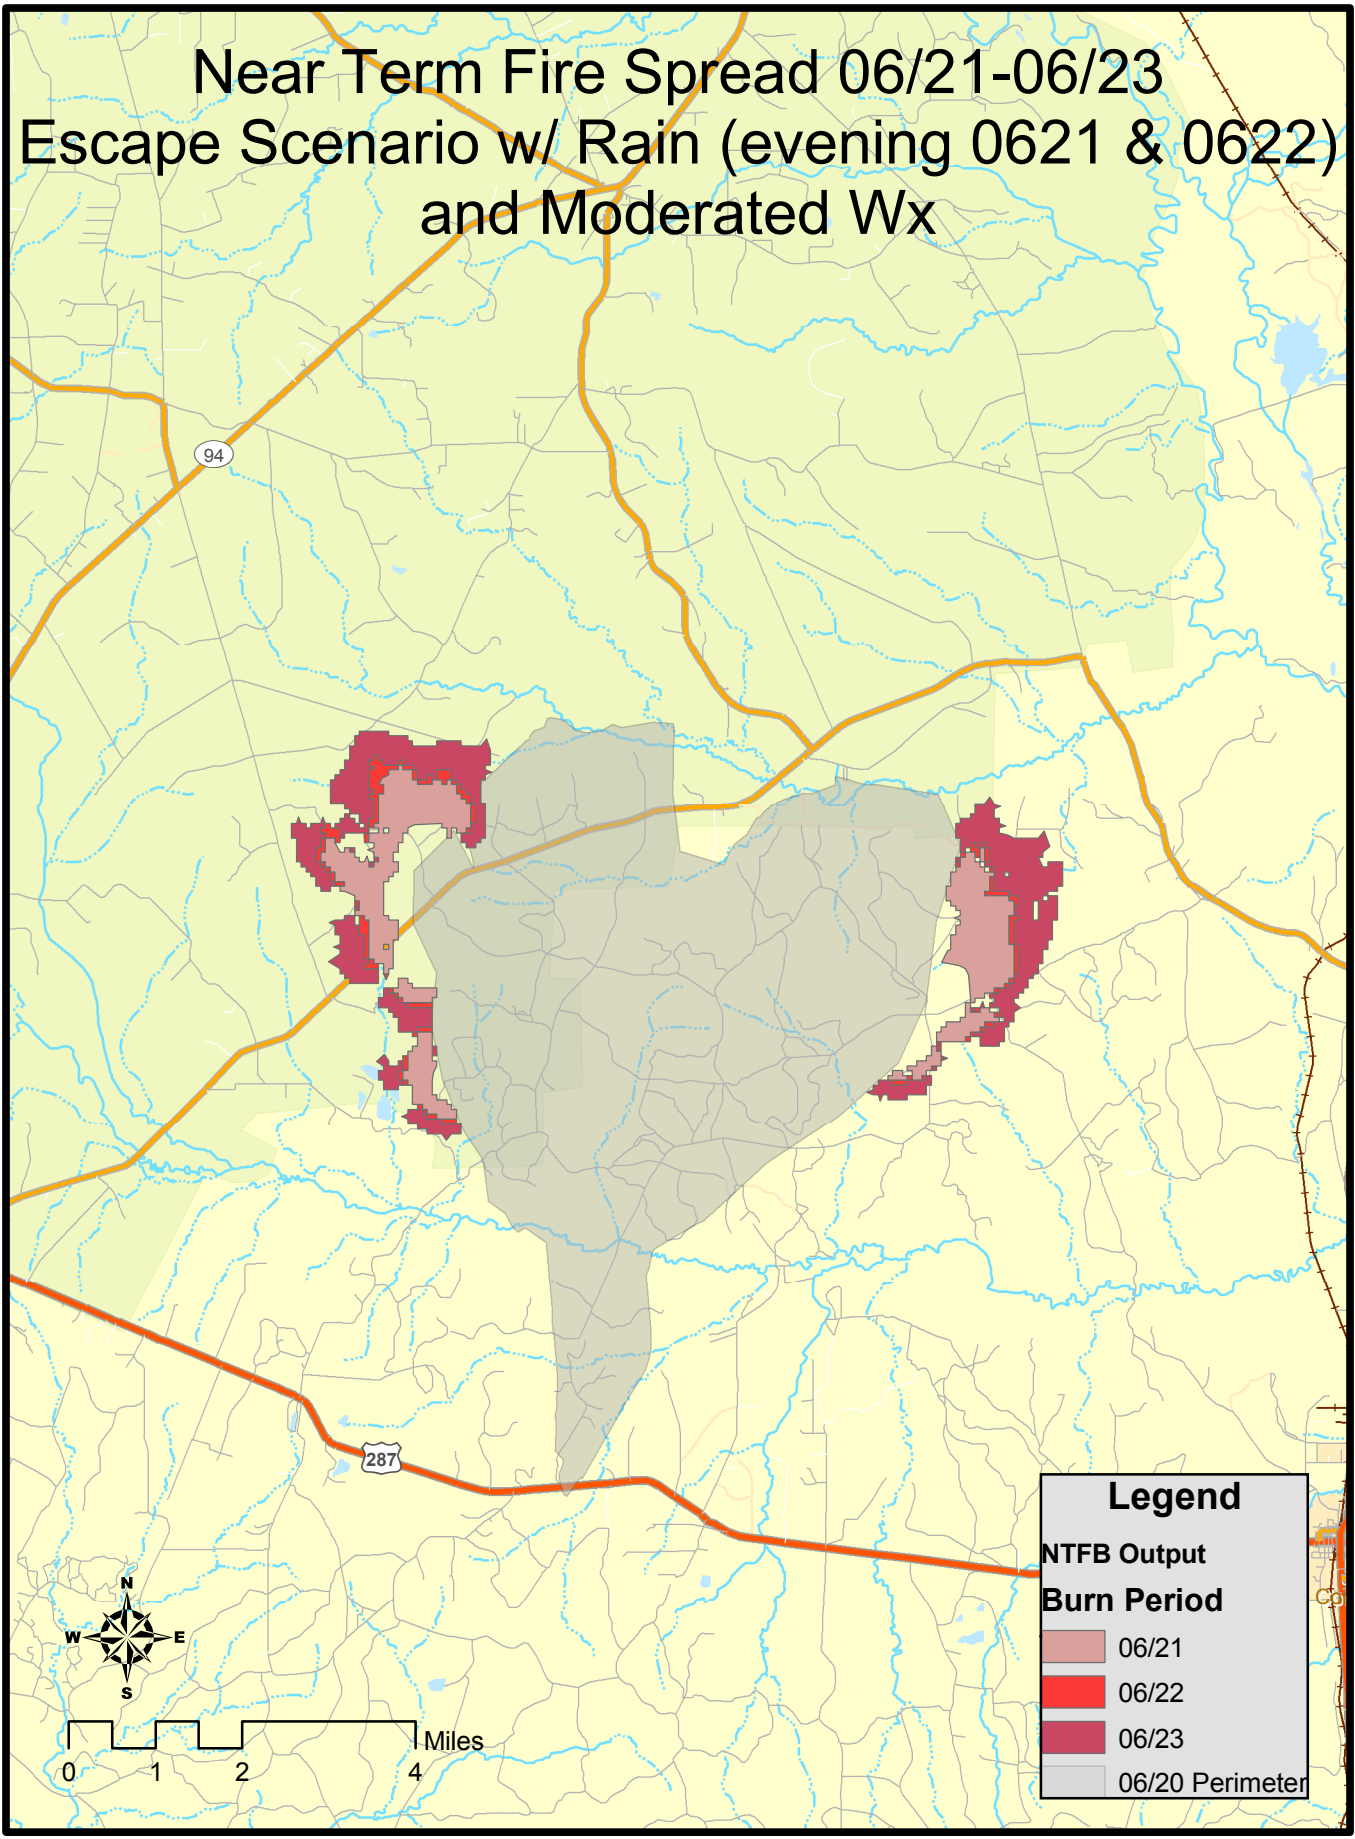

# Near Term Fire Spread 06/21-06/23 Escape Scenario w/ Rain (evening 0621 & 0622) and Moderated Wx

**Legend**

NTFB Output

**Burn Period**

- 06/21
- 06/22
- 06/23
- 06/20 Perimeter