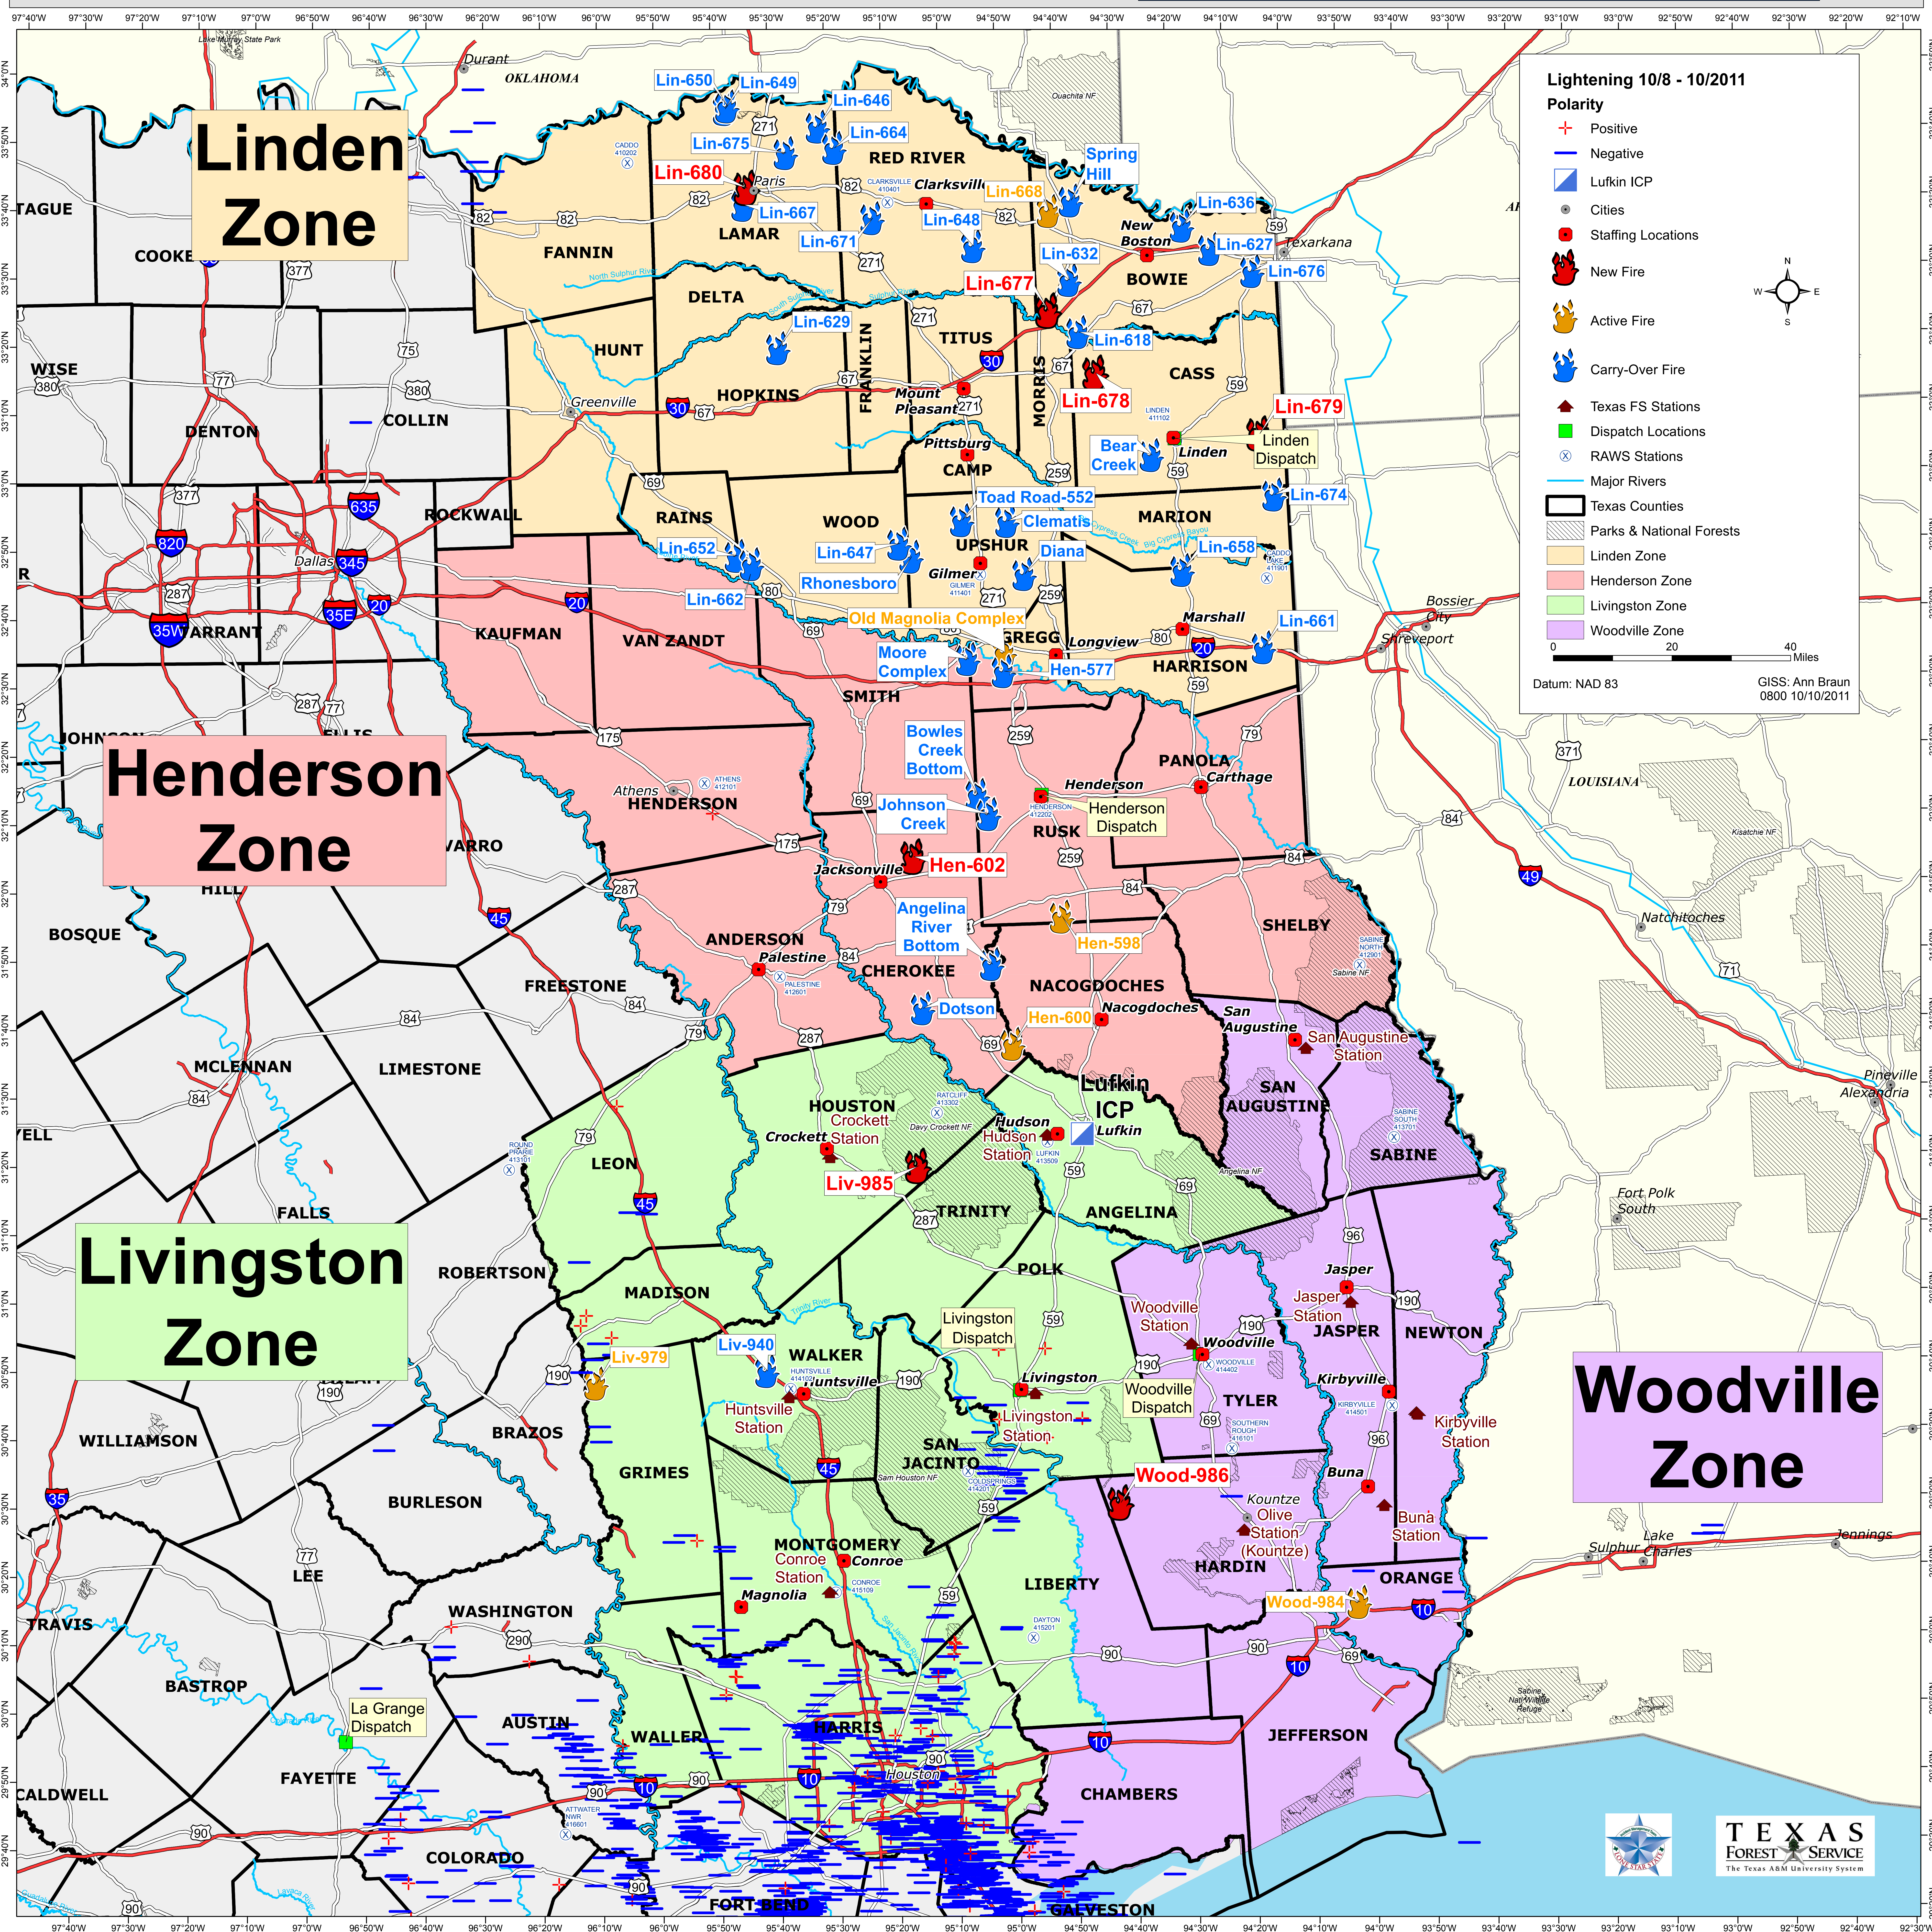

Southeast Texas Fire Complex TX-TXS-012009

LIGHTNING MAP - OCTOBER 10, 2011 LIGHTNING ACTIVITY LAST 48 HRS

Linden Zone

Henderson Zone

Livingston Zone

Woodville Zone

Lightening 10/8 - 10/2011

Polarity

- Positive (+)
- Negative (-)
- Lufkin ICP
- Cities
- Staffing Locations
- New Fire
- Active Fire
- Carry-Over Fire
- Texas FS Stations
- Dispatch Locations
- RAWS Stations
- Major Rivers
- Texas Counties
- Parks & National Forests
- Linden Zone
- Henderson Zone
- Livingston Zone
- Woodville Zone