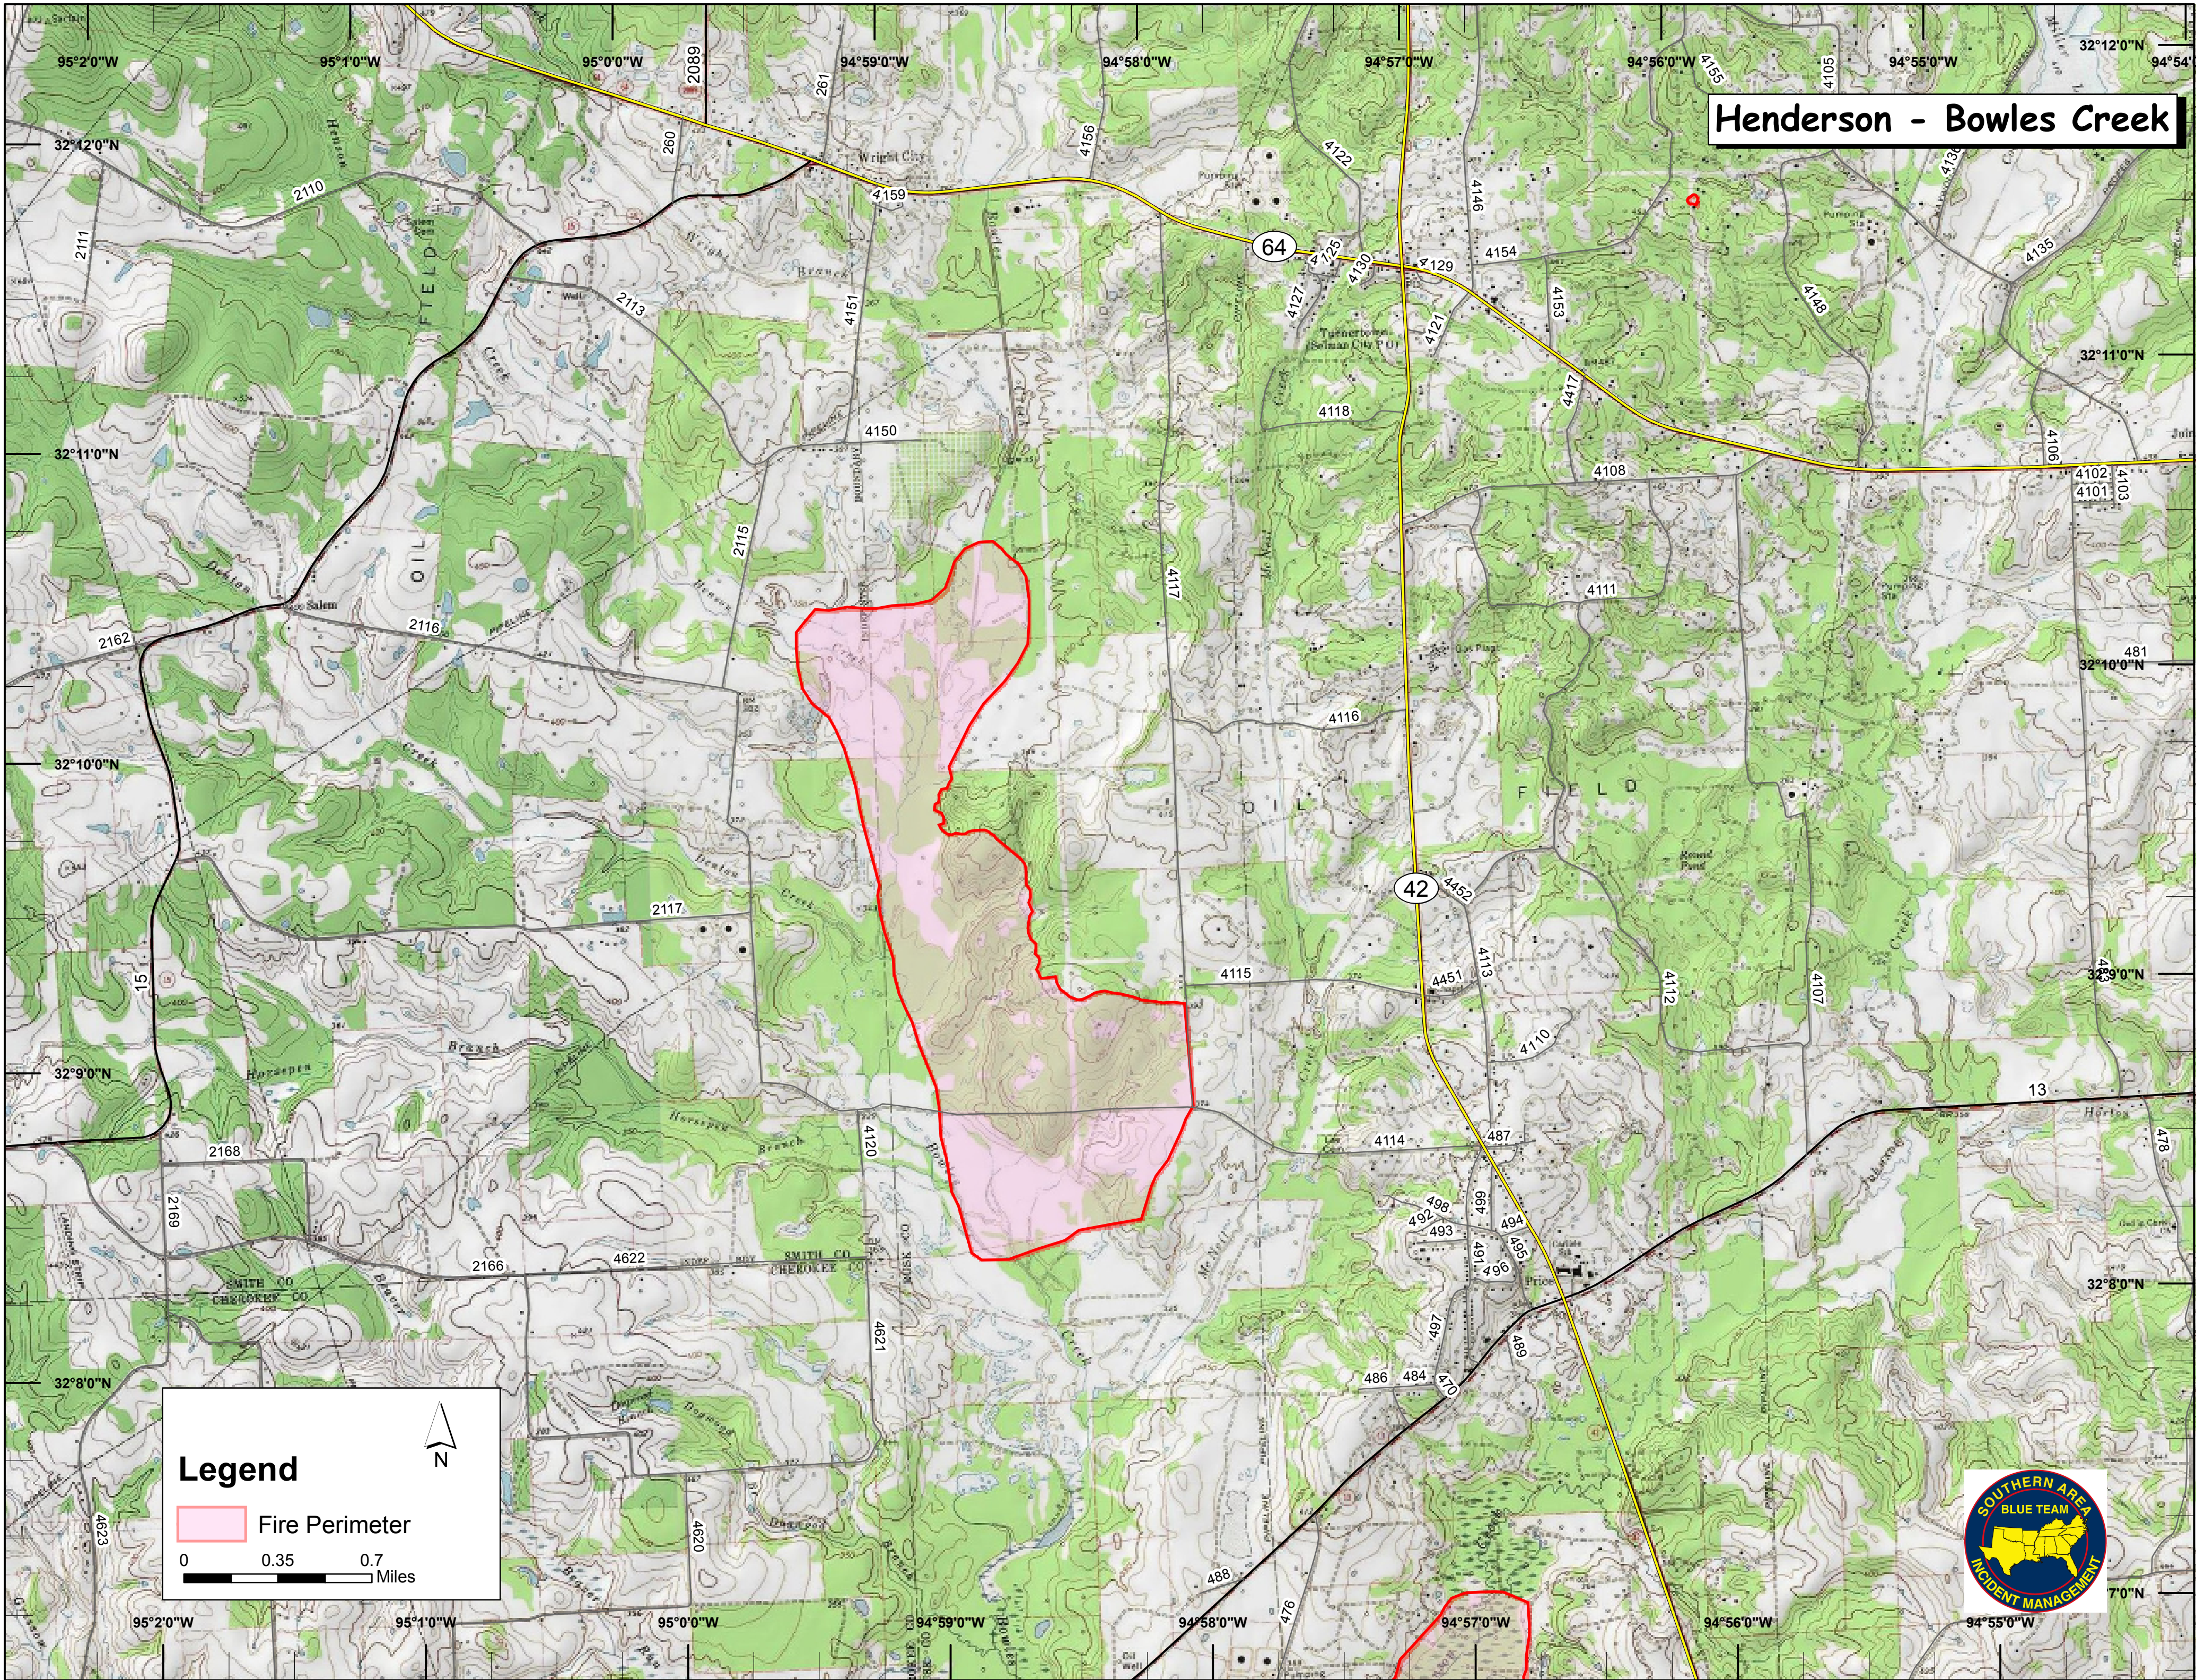

Henderson - Bowles Creek

Legend

 Fire Perimeter

0 0.35 0.7 Miles