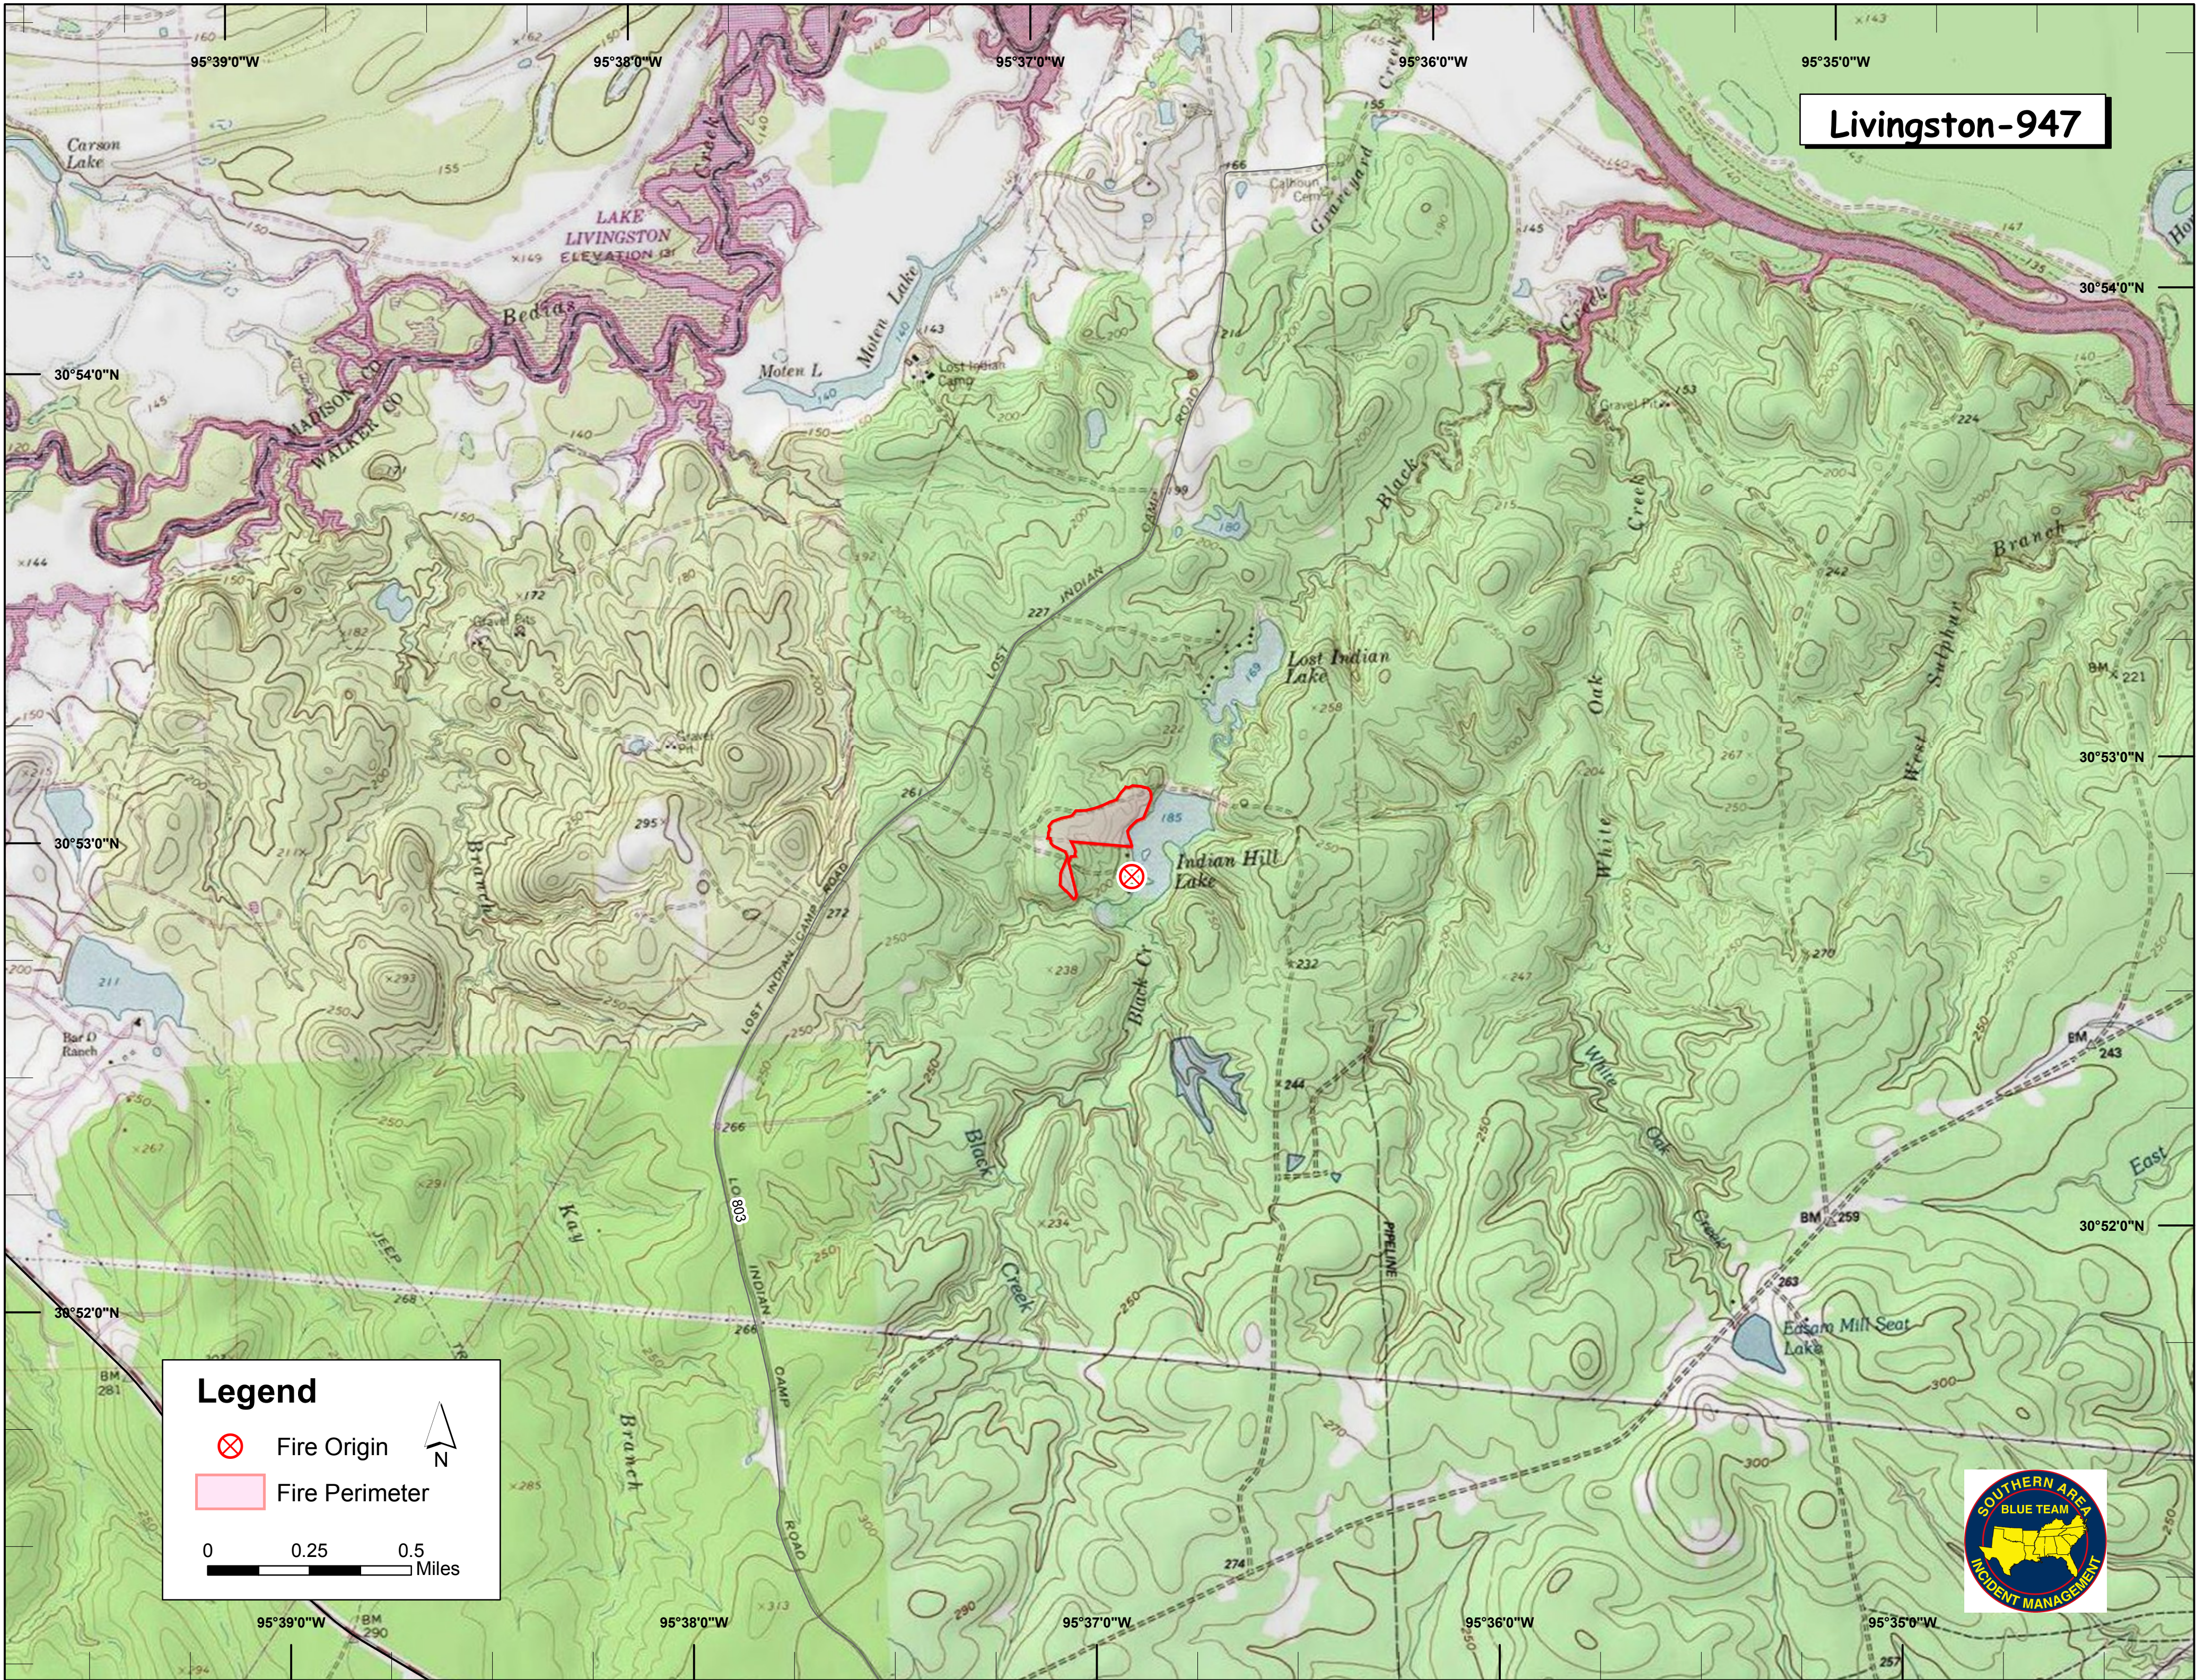

Livingston-947

Legend

-  Fire Origin
-  Fire Perimeter

0 0.25 0.5 Miles