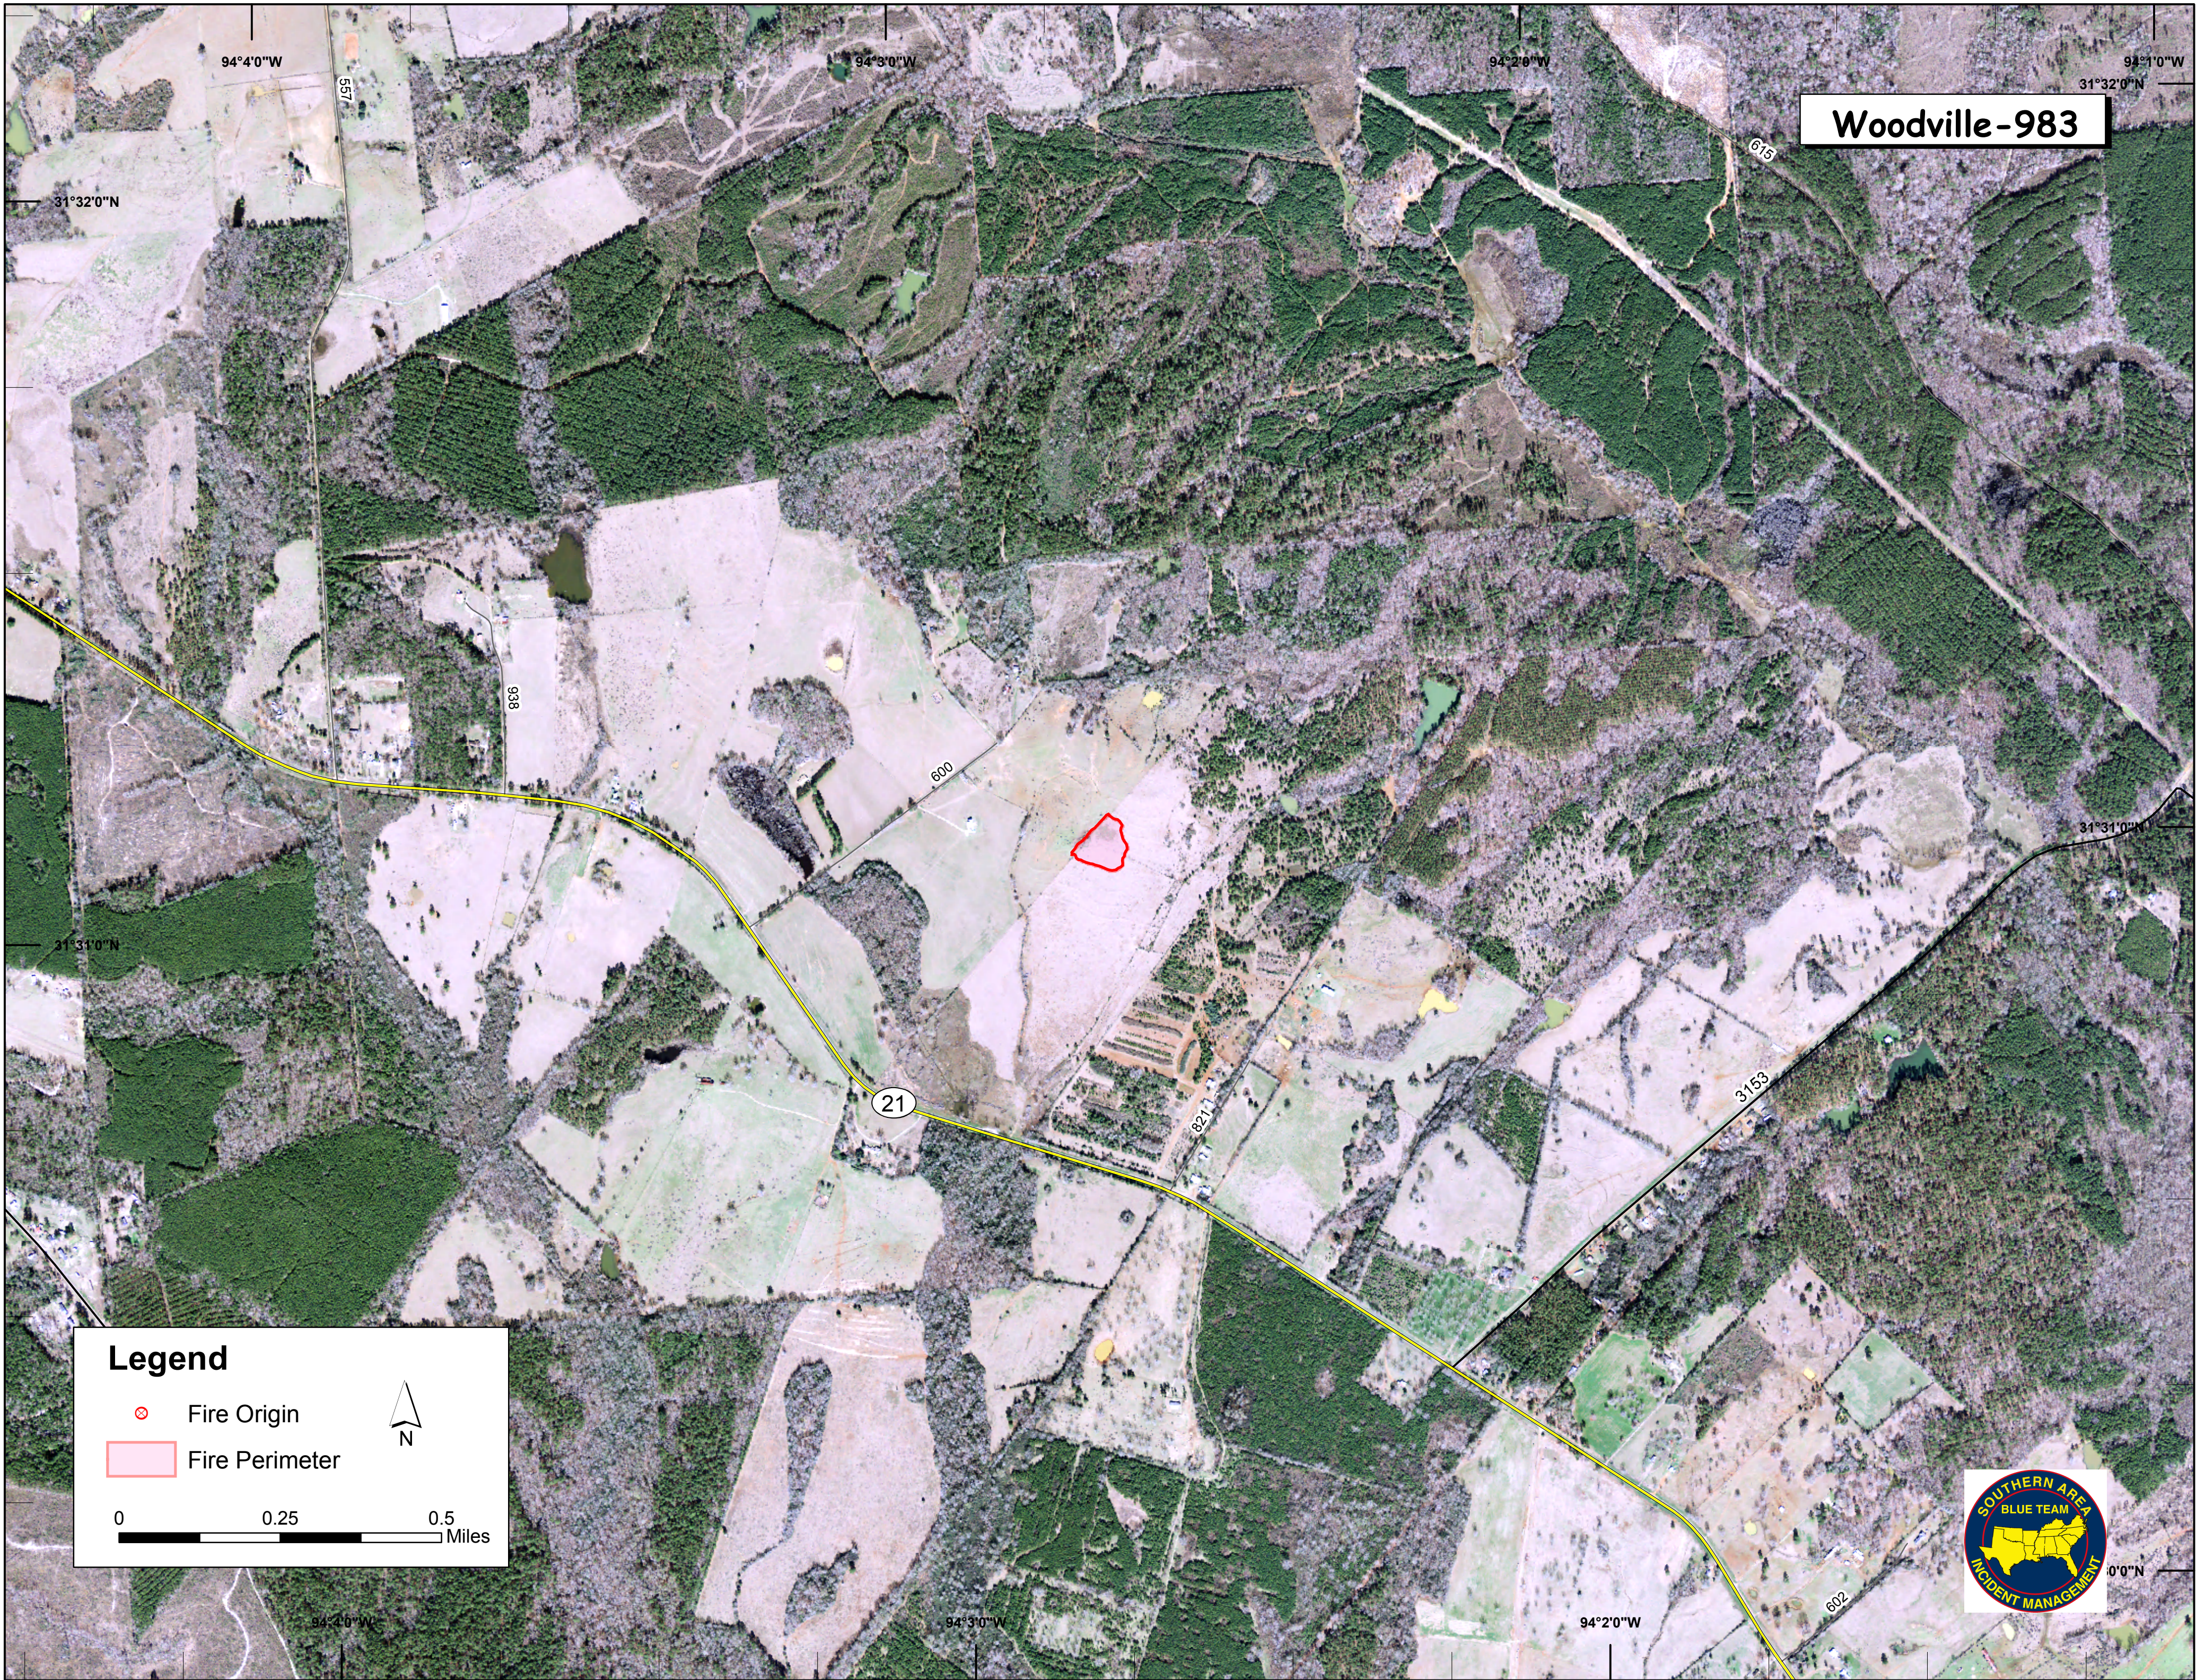

# Woodville-983

**Legend**

- ⊗ Fire Origin
- ▭ Fire Perimeter

0 0.25 0.5 Miles