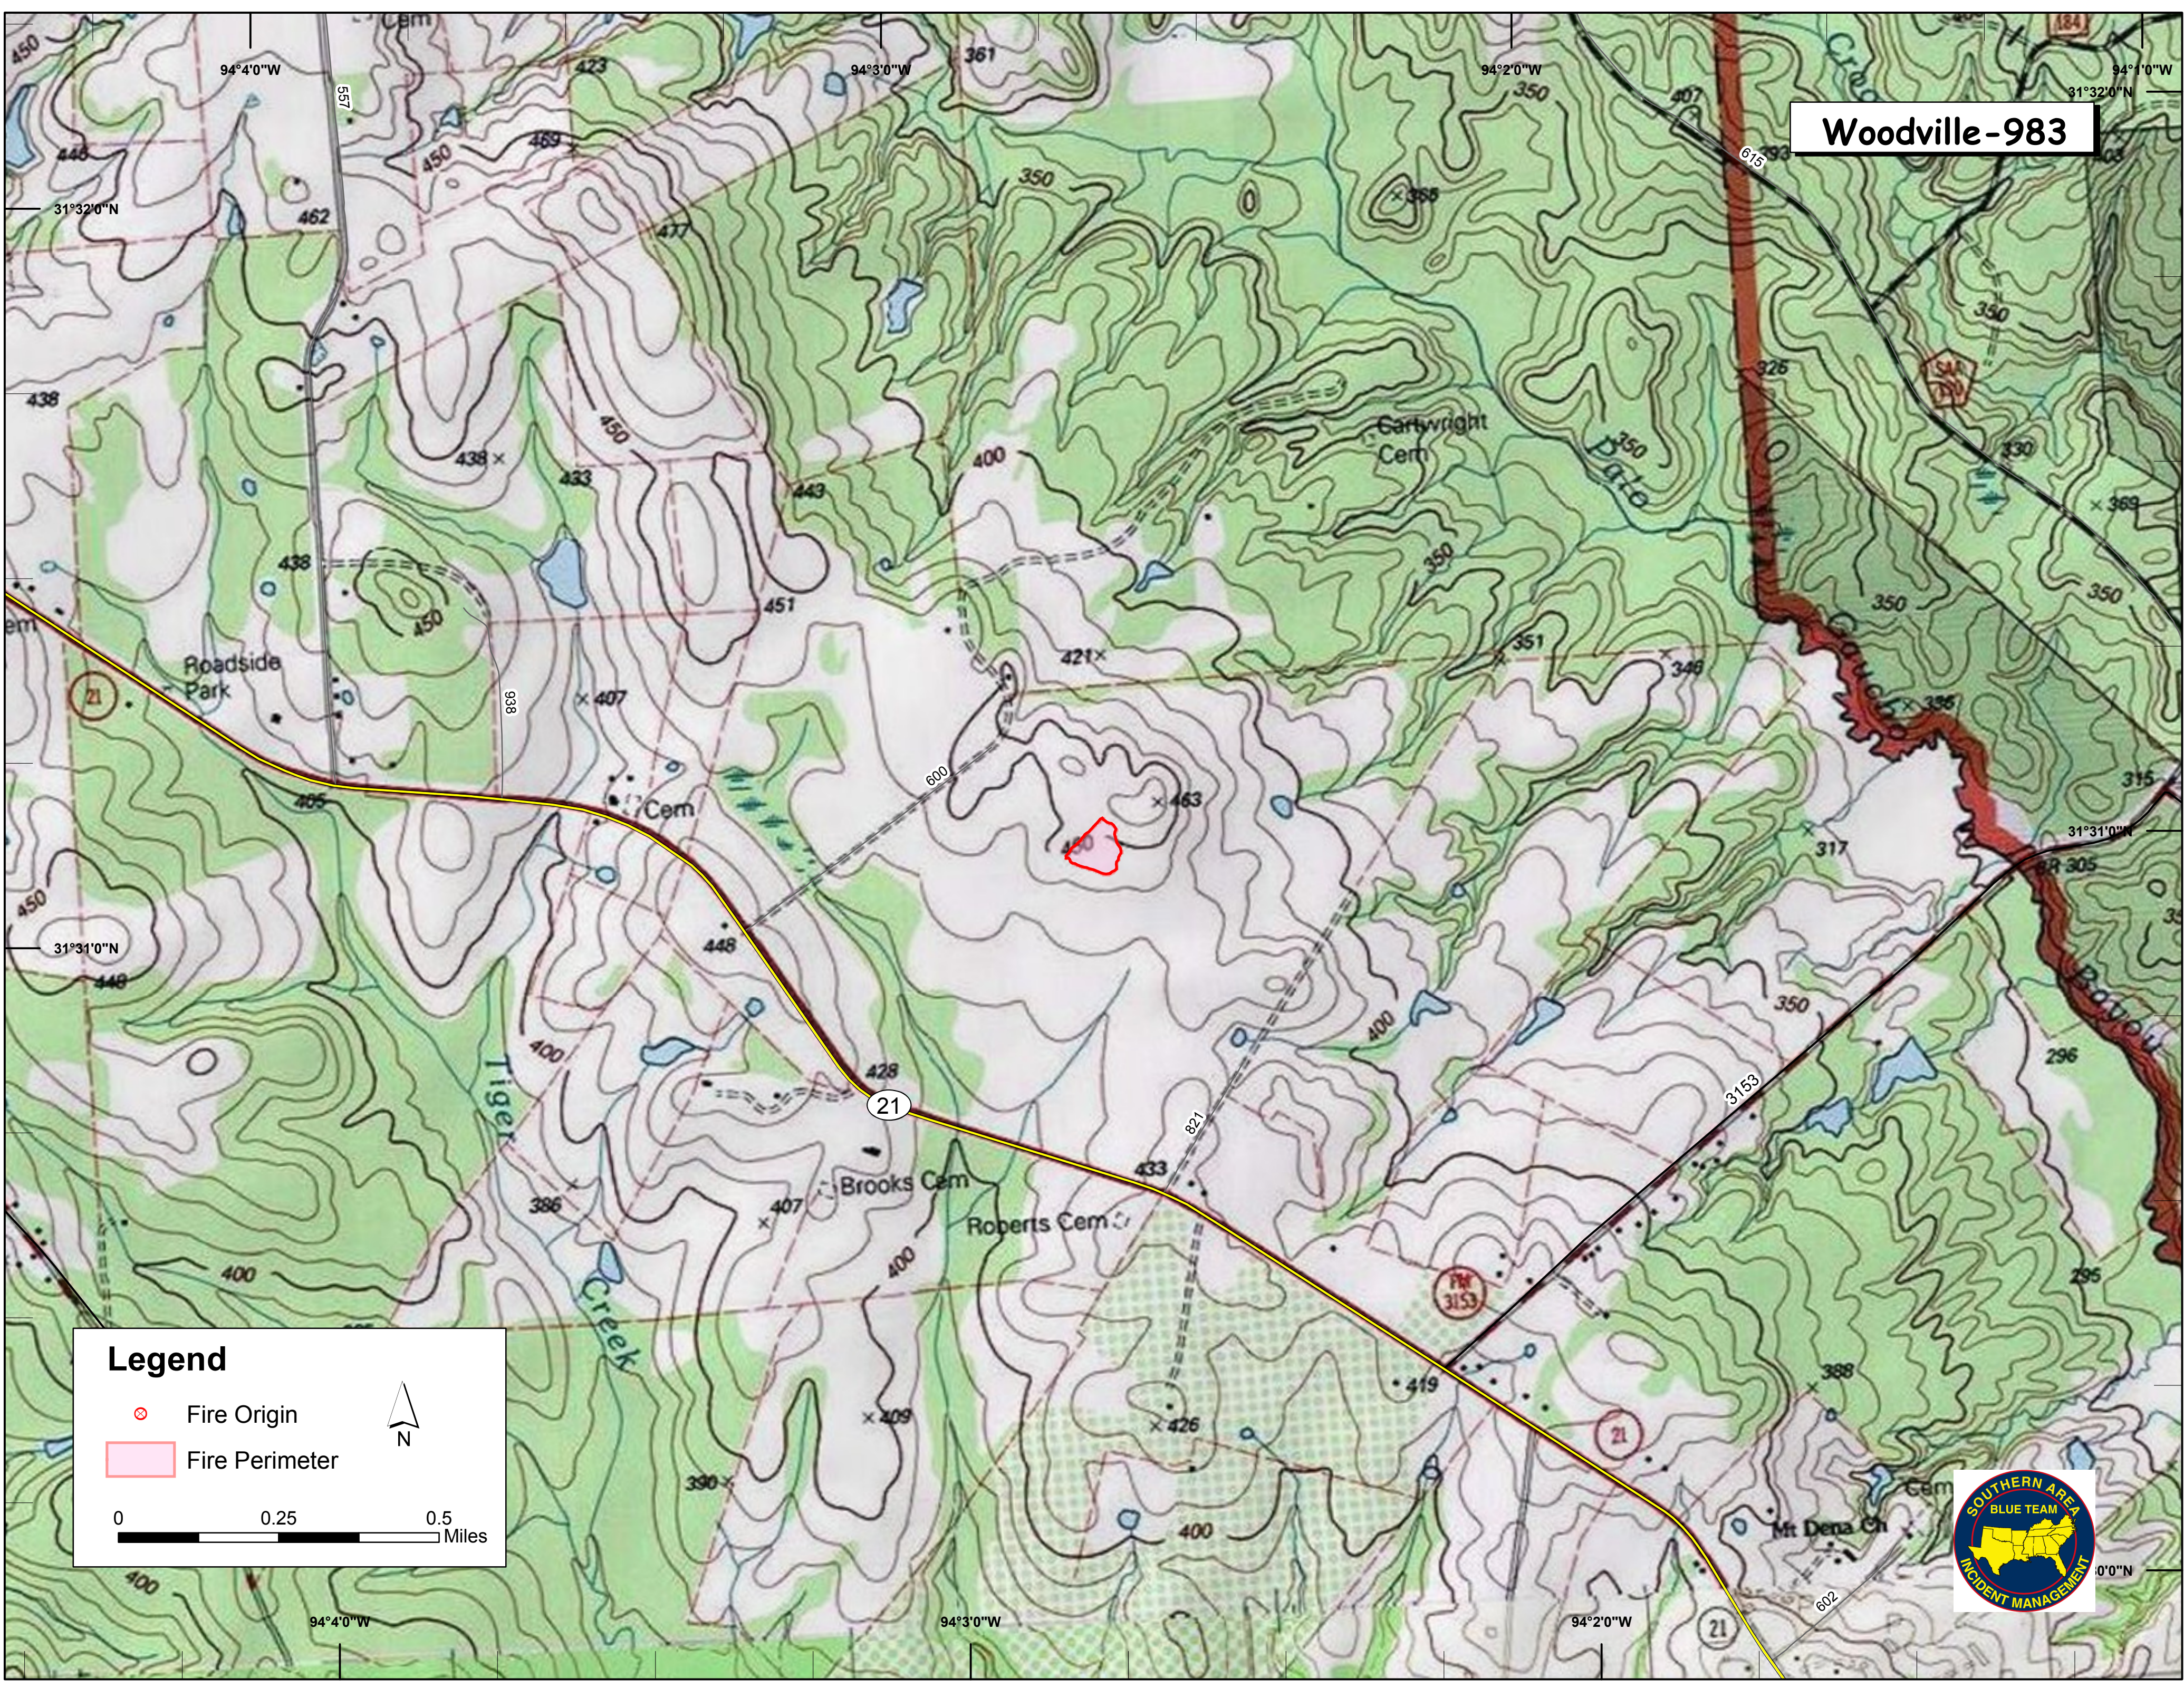

Woodville-983

Legend

- ⊙ Fire Origin
- ▭ Fire Perimeter

0 0.25 0.5 Miles