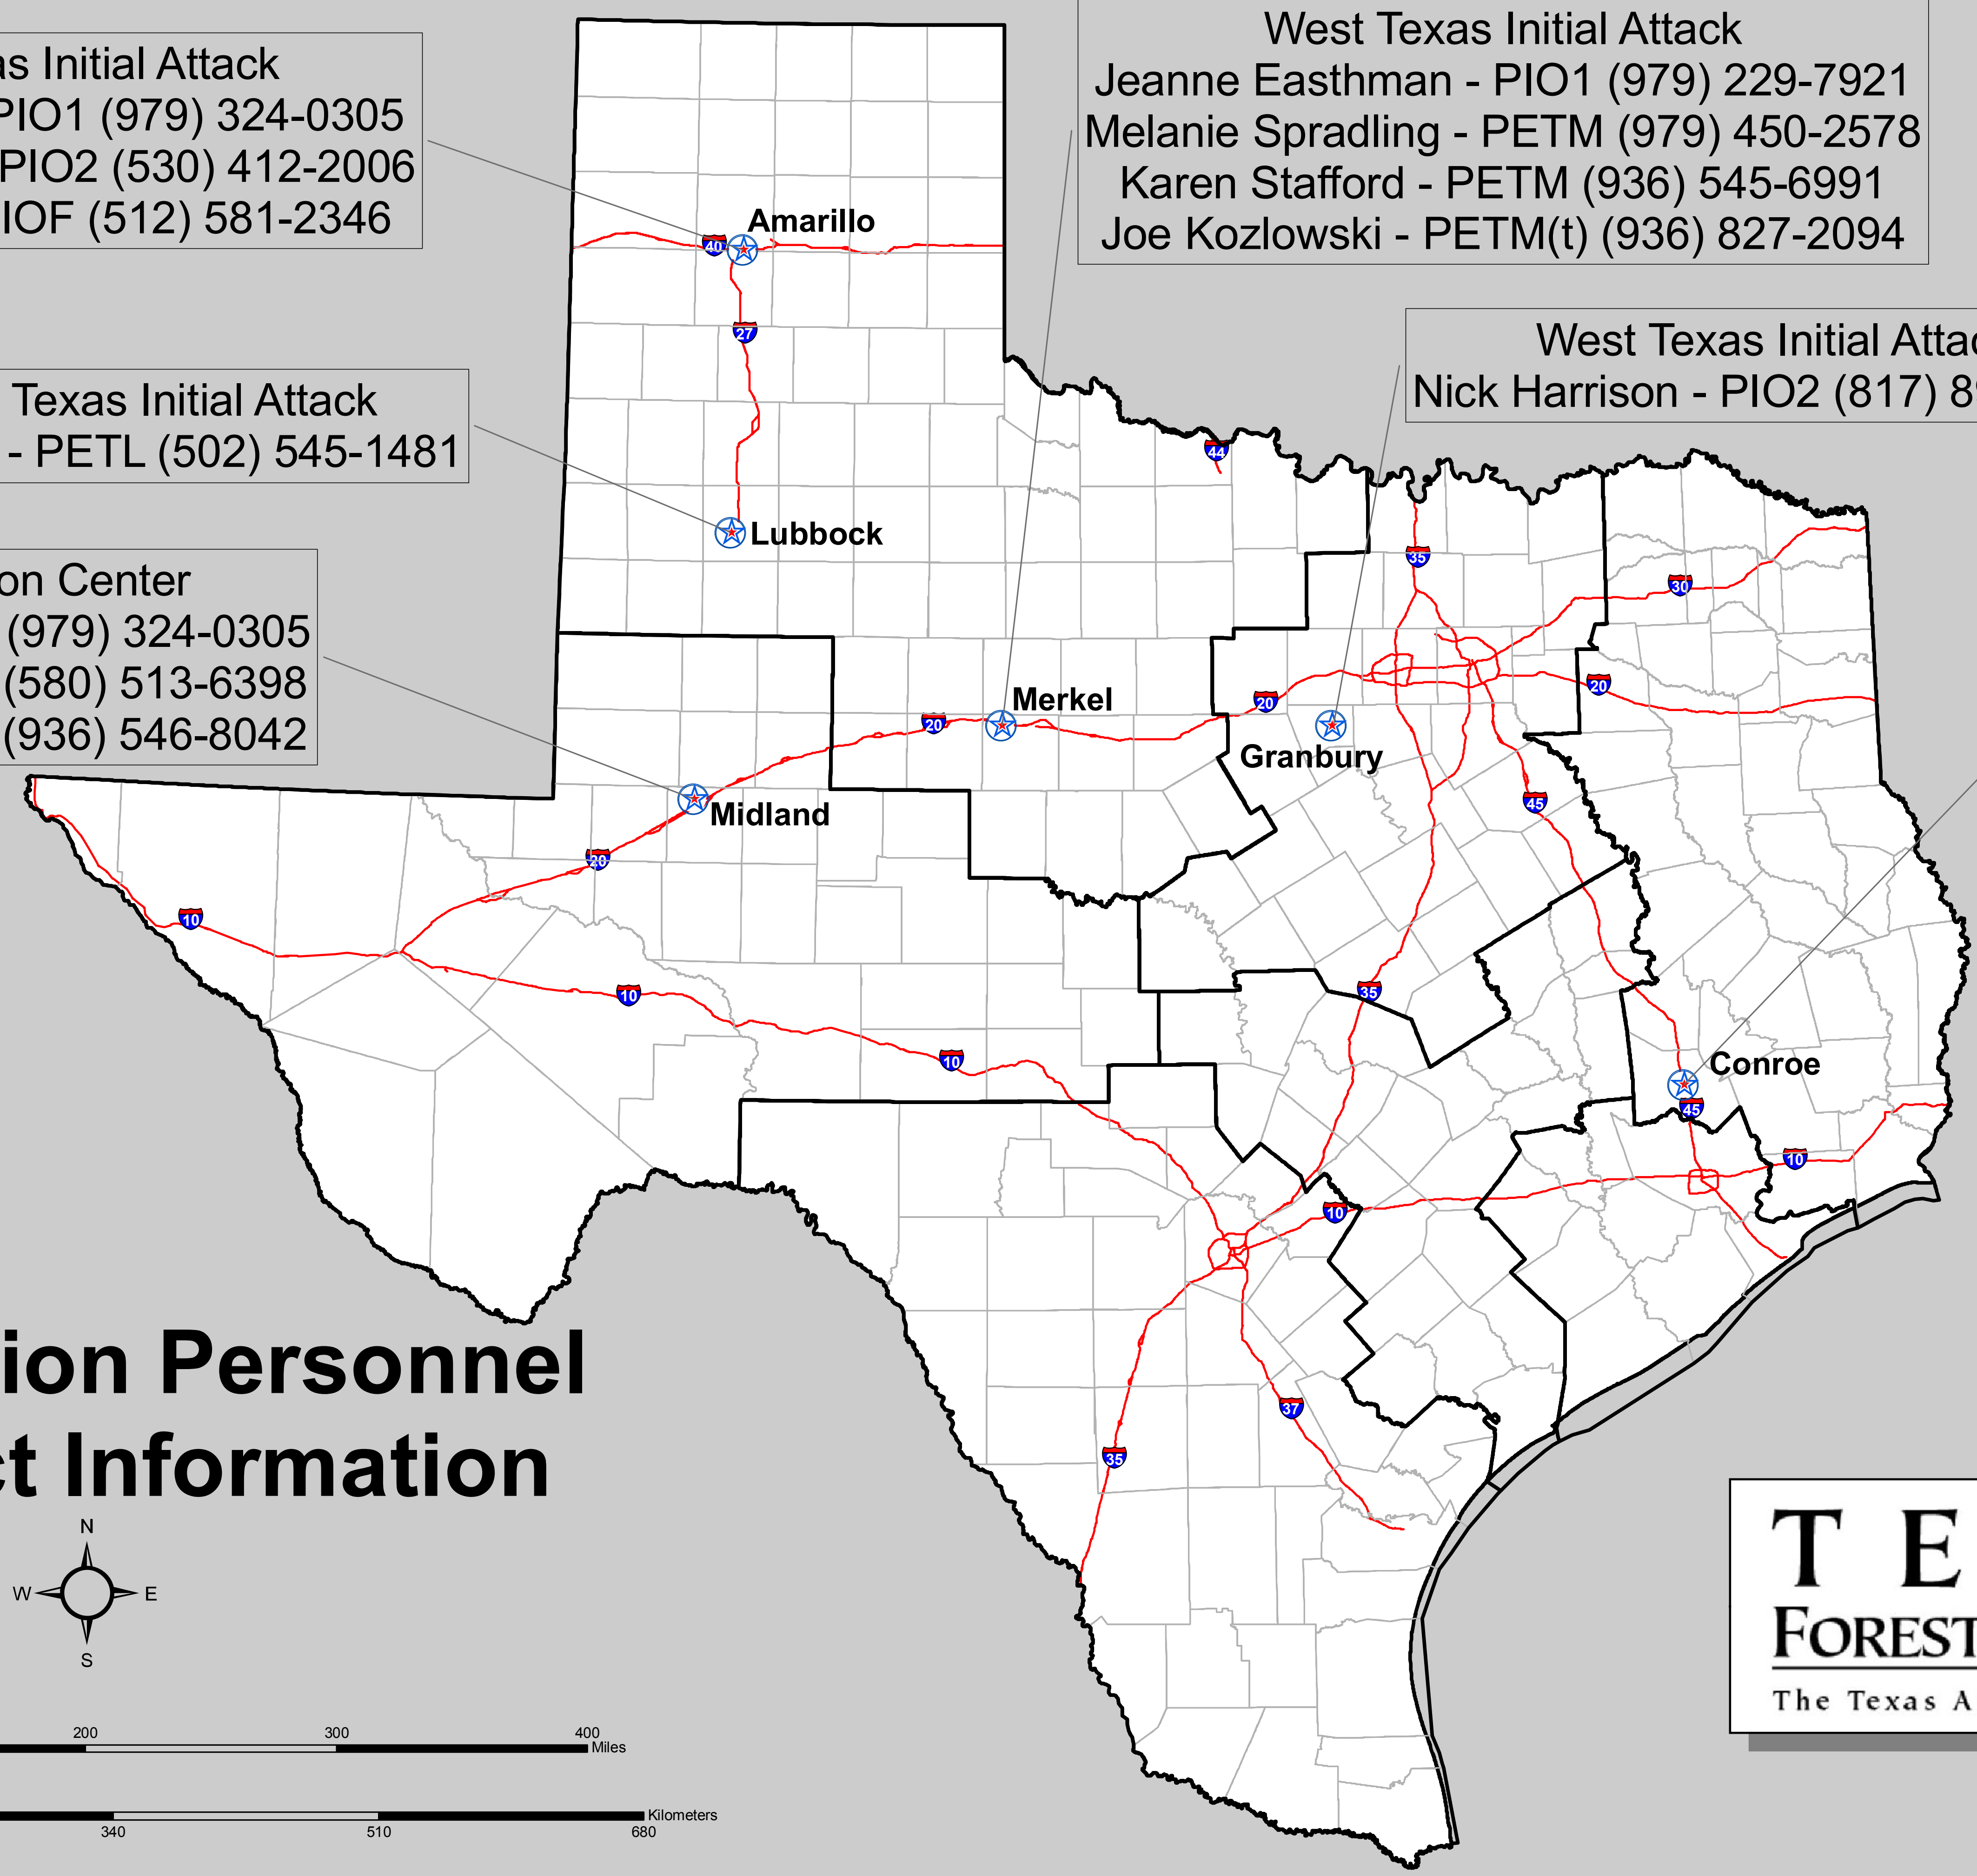

West Texas Initial Attack
Bruce Palmer - PIO1 (979) 324-0305
Timothy Evans - PIO2 (530) 412-2006
April Phillips - PIOF (512) 581-2346

West Texas Initial Attack
Jeanne Eastman - PIO1 (979) 229-7921
Melanie Spradling - PETM (979) 450-2578
Karen Stafford - PETM (936) 545-6991
Joe Kozlowski - PETM(t) (936) 827-2094

West Texas Initial Attack
Jim Funk - PETL (502) 545-1481

West Texas Initial Attack
Nick Harrison - PIO2 (817) 894-4761

Texas Prevention Center
Bruce Palmer - PIO1 (979) 324-0305
DL Wikerson - PIO2 (580) 513-6398
Patrick Allen - PIO(t) (936) 546-8042

West Texas Initial Attack
Ralph Cullom - PIO2

Prevention Personnel Contact Information