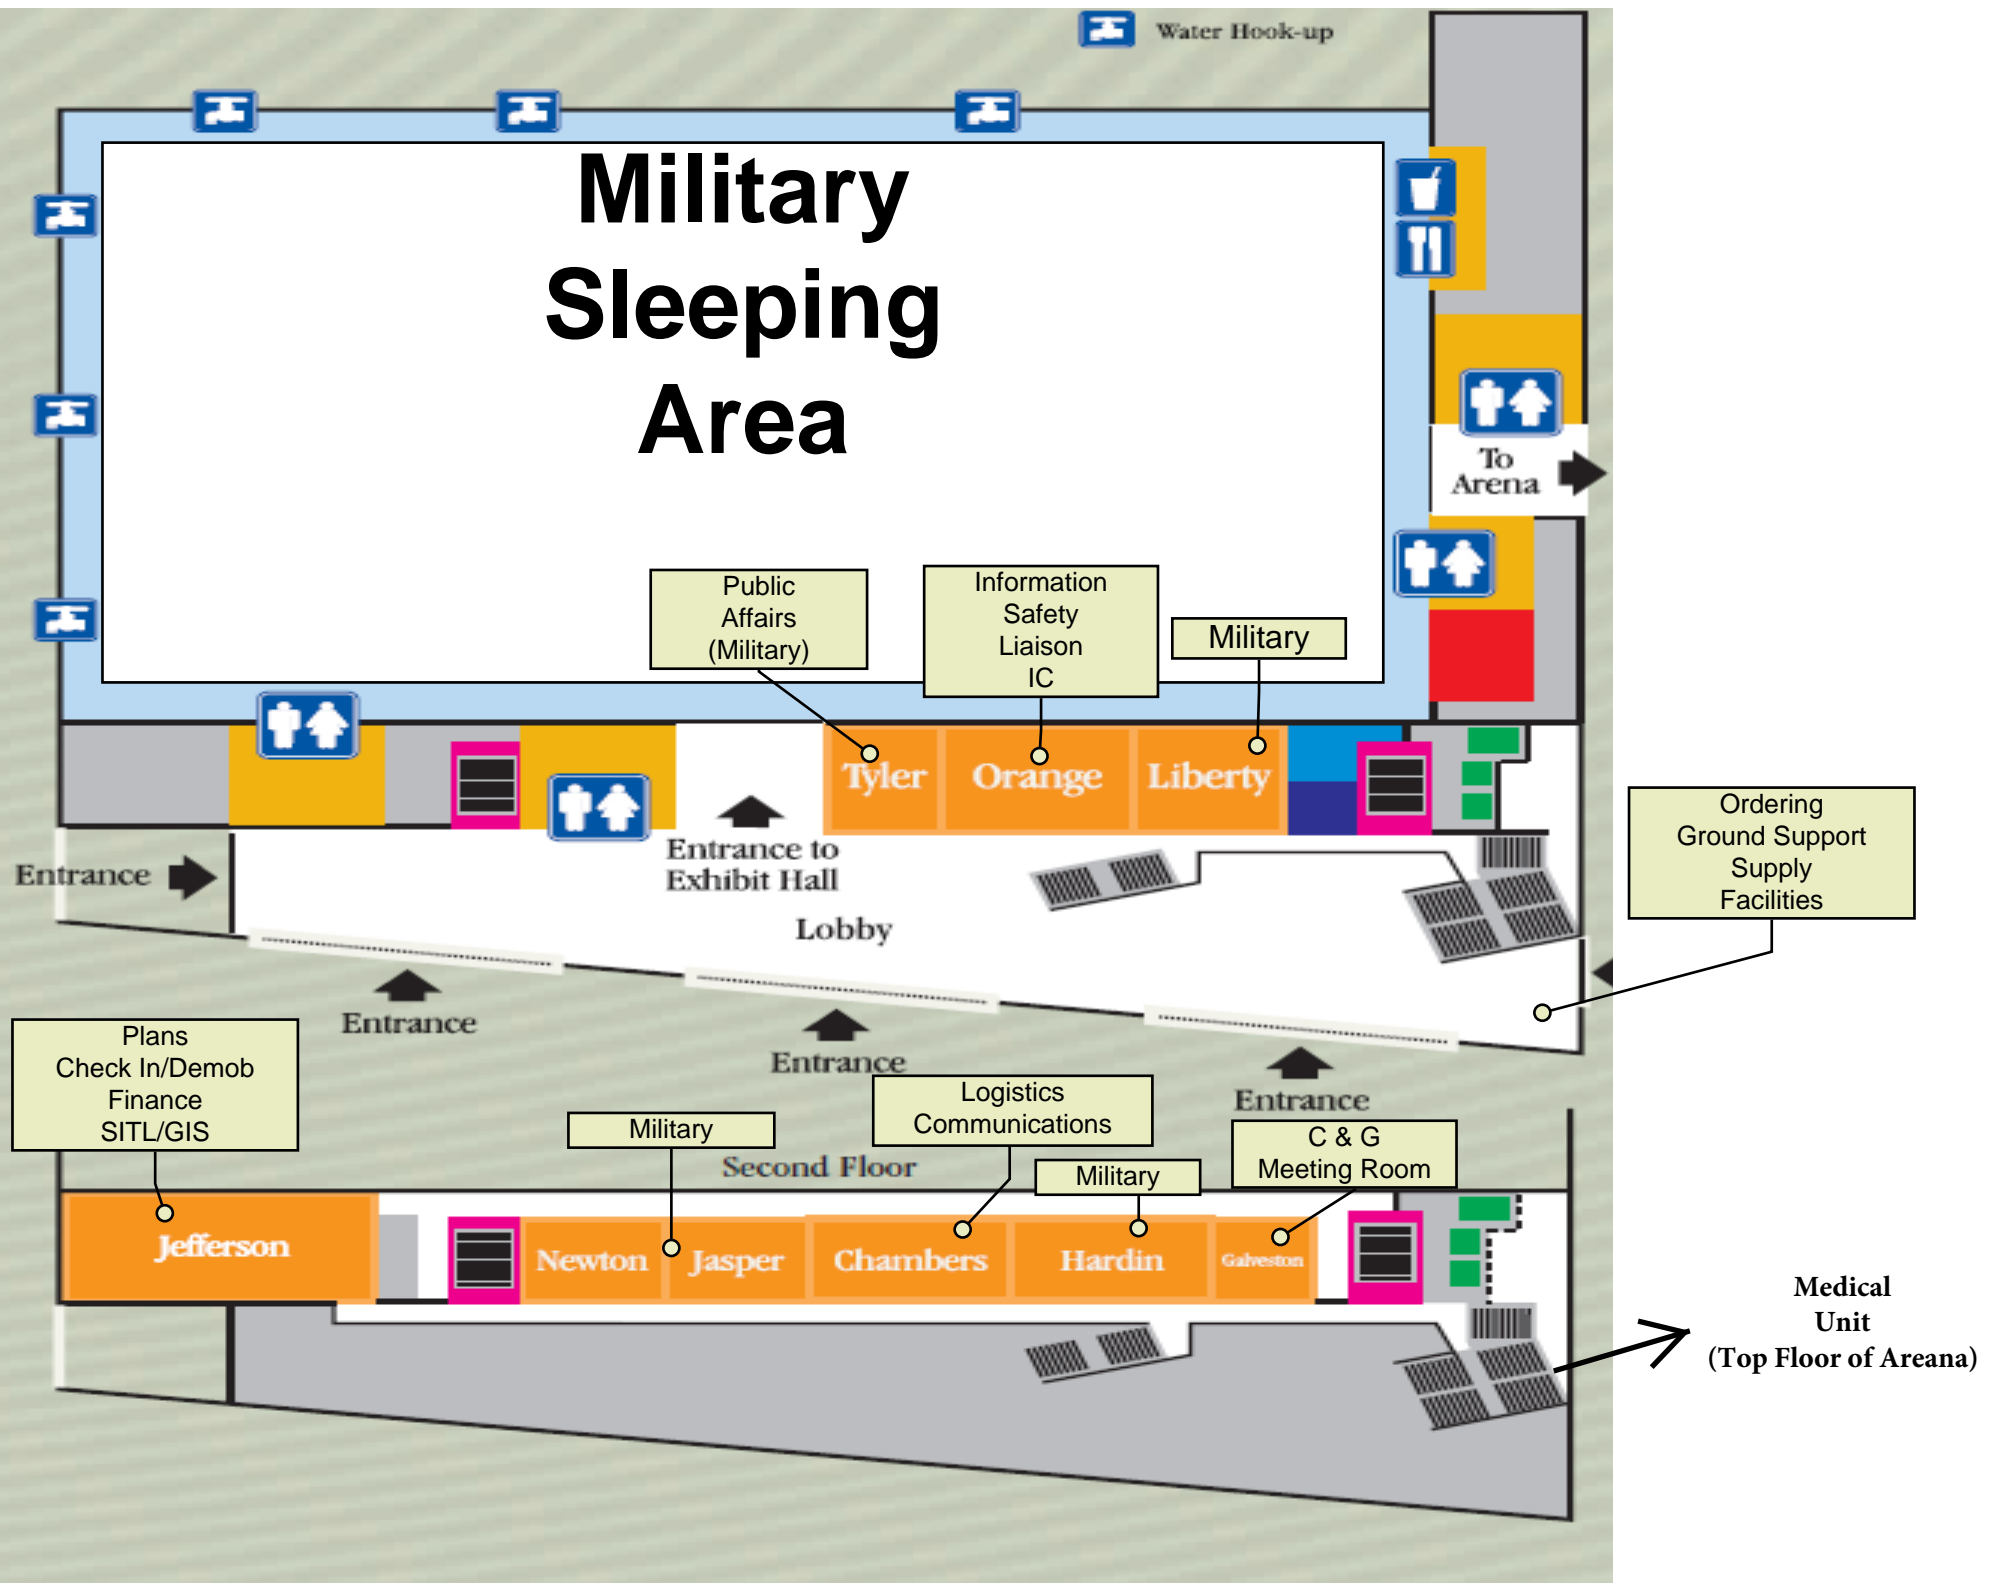

FEMA Resource Staging/Parking

FEMA OPS Rally Point

Mobile Showers

Exiting Truck Traffic

FEMA Tractors Staging/Parking

State Resource Staging/Parking

Search & Rescue

Truck Checkout Station

Fueling Station

LEGEND: Traffic flow direction →

I-10 Service Road

124

Military Sleeping Area

Water Hook-up

Public Affairs (Military)

Information Safety Liaison IC

Military

Tyler

Orange

Liberty

Entrance to Exhibit Hall

Lobby

Ordering Ground Support Supply Facilities

Entrance

Entrance

Entrance

Entrance

Plans
Check In/Demob
Finance
SITL/GIS

Military

Logistics Communications

C & G Meeting Room

Second Floor