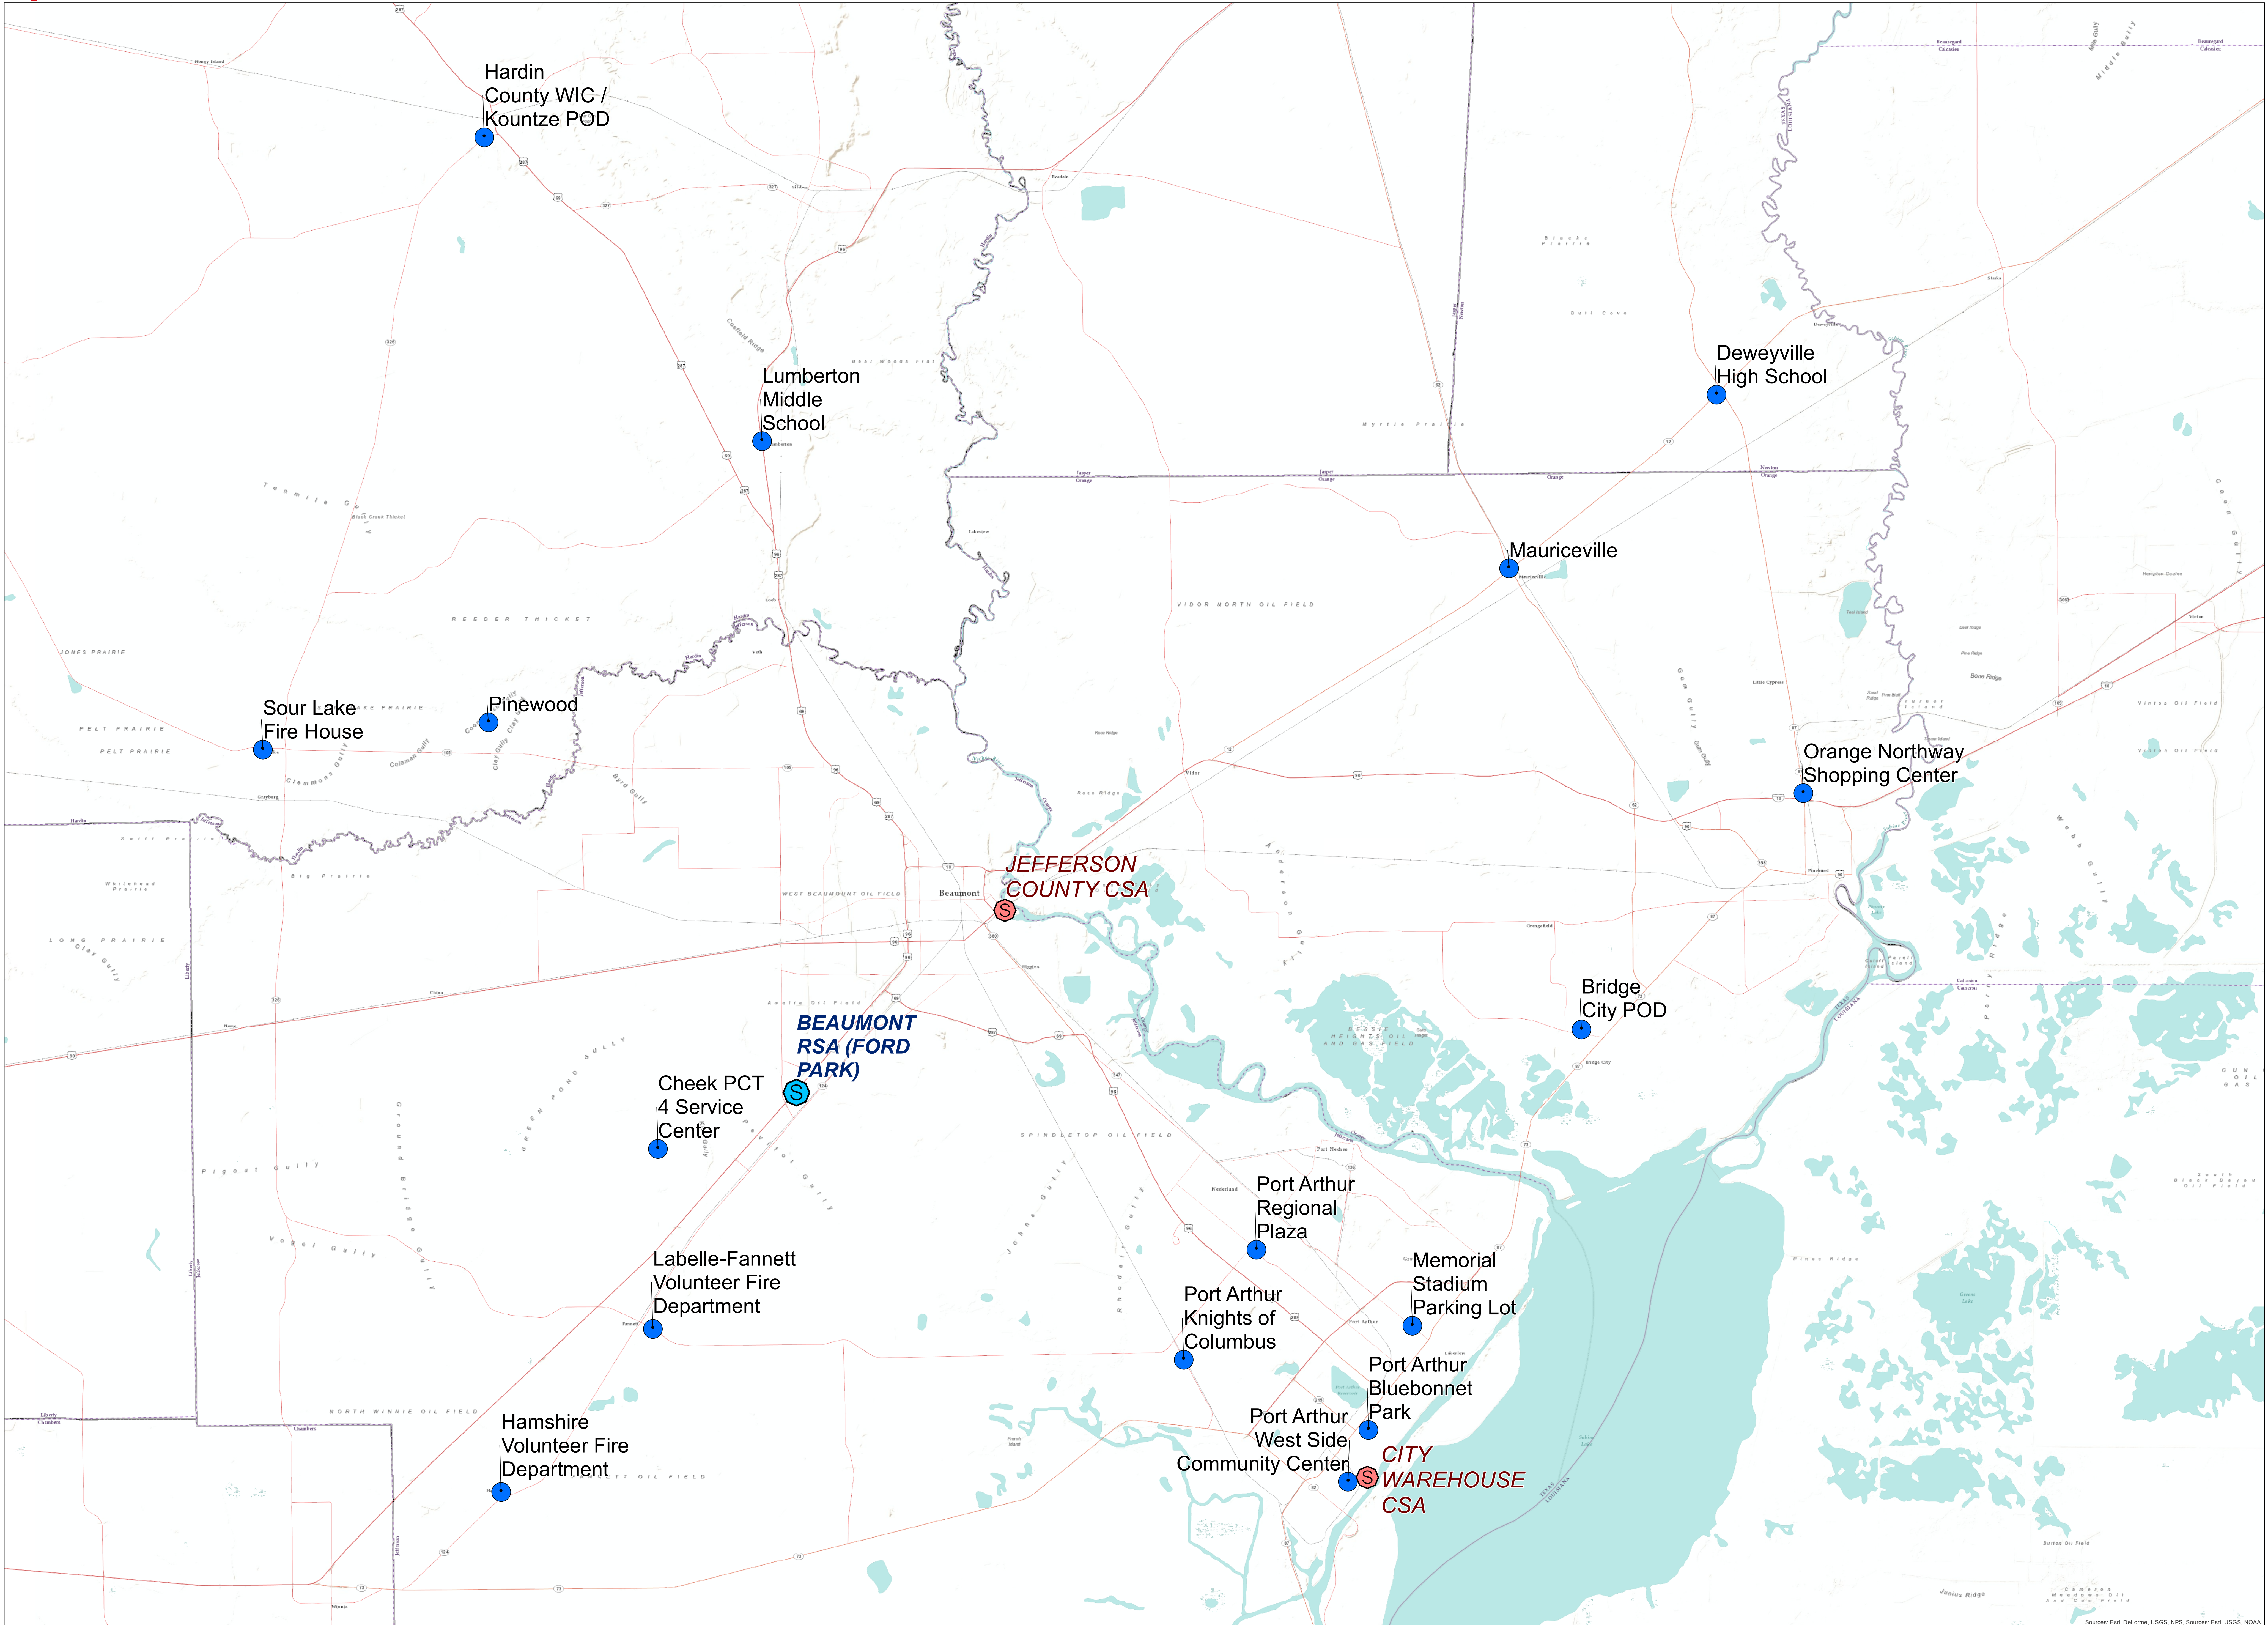

Harvey Response - Beaumont RSA - POD Locations

9/10/2017

● State Operated
S County Staging Areas
S Resource Staging Areas

0   5   10   20 Miles

POD locations are current as of
Date: 9/9/2017
Time: 7:52:33 PM