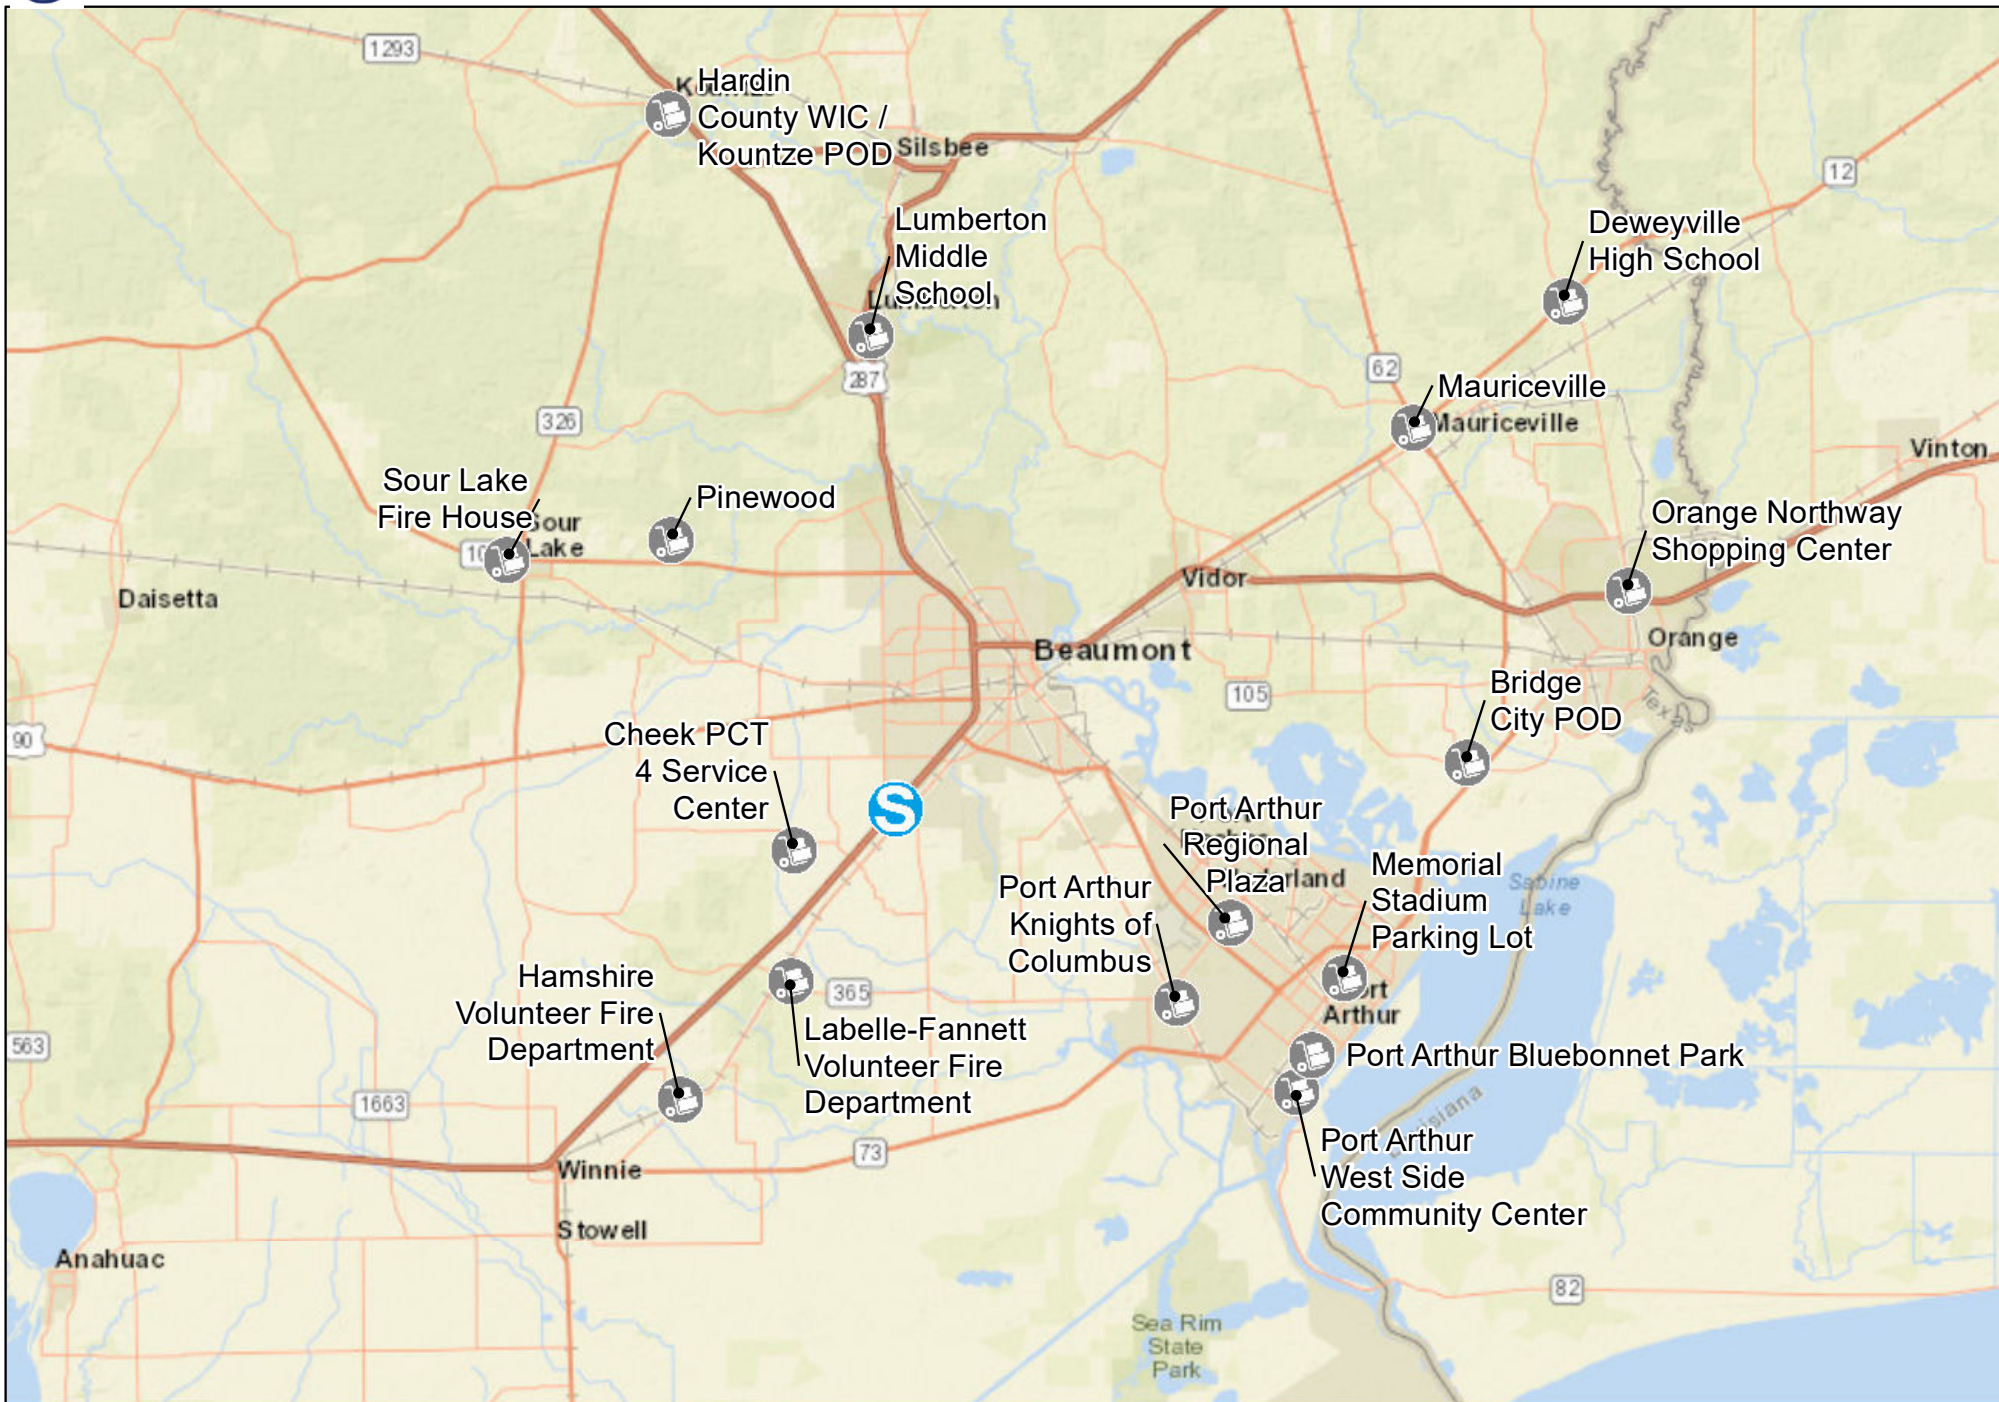

# Harvey Team 2 - POD Maps

9/10/2017

0 5 10 20 Miles

 Resource Staging Areas  POD Sites

Date: 9/9/2017  
Time: 8:04:47 PM