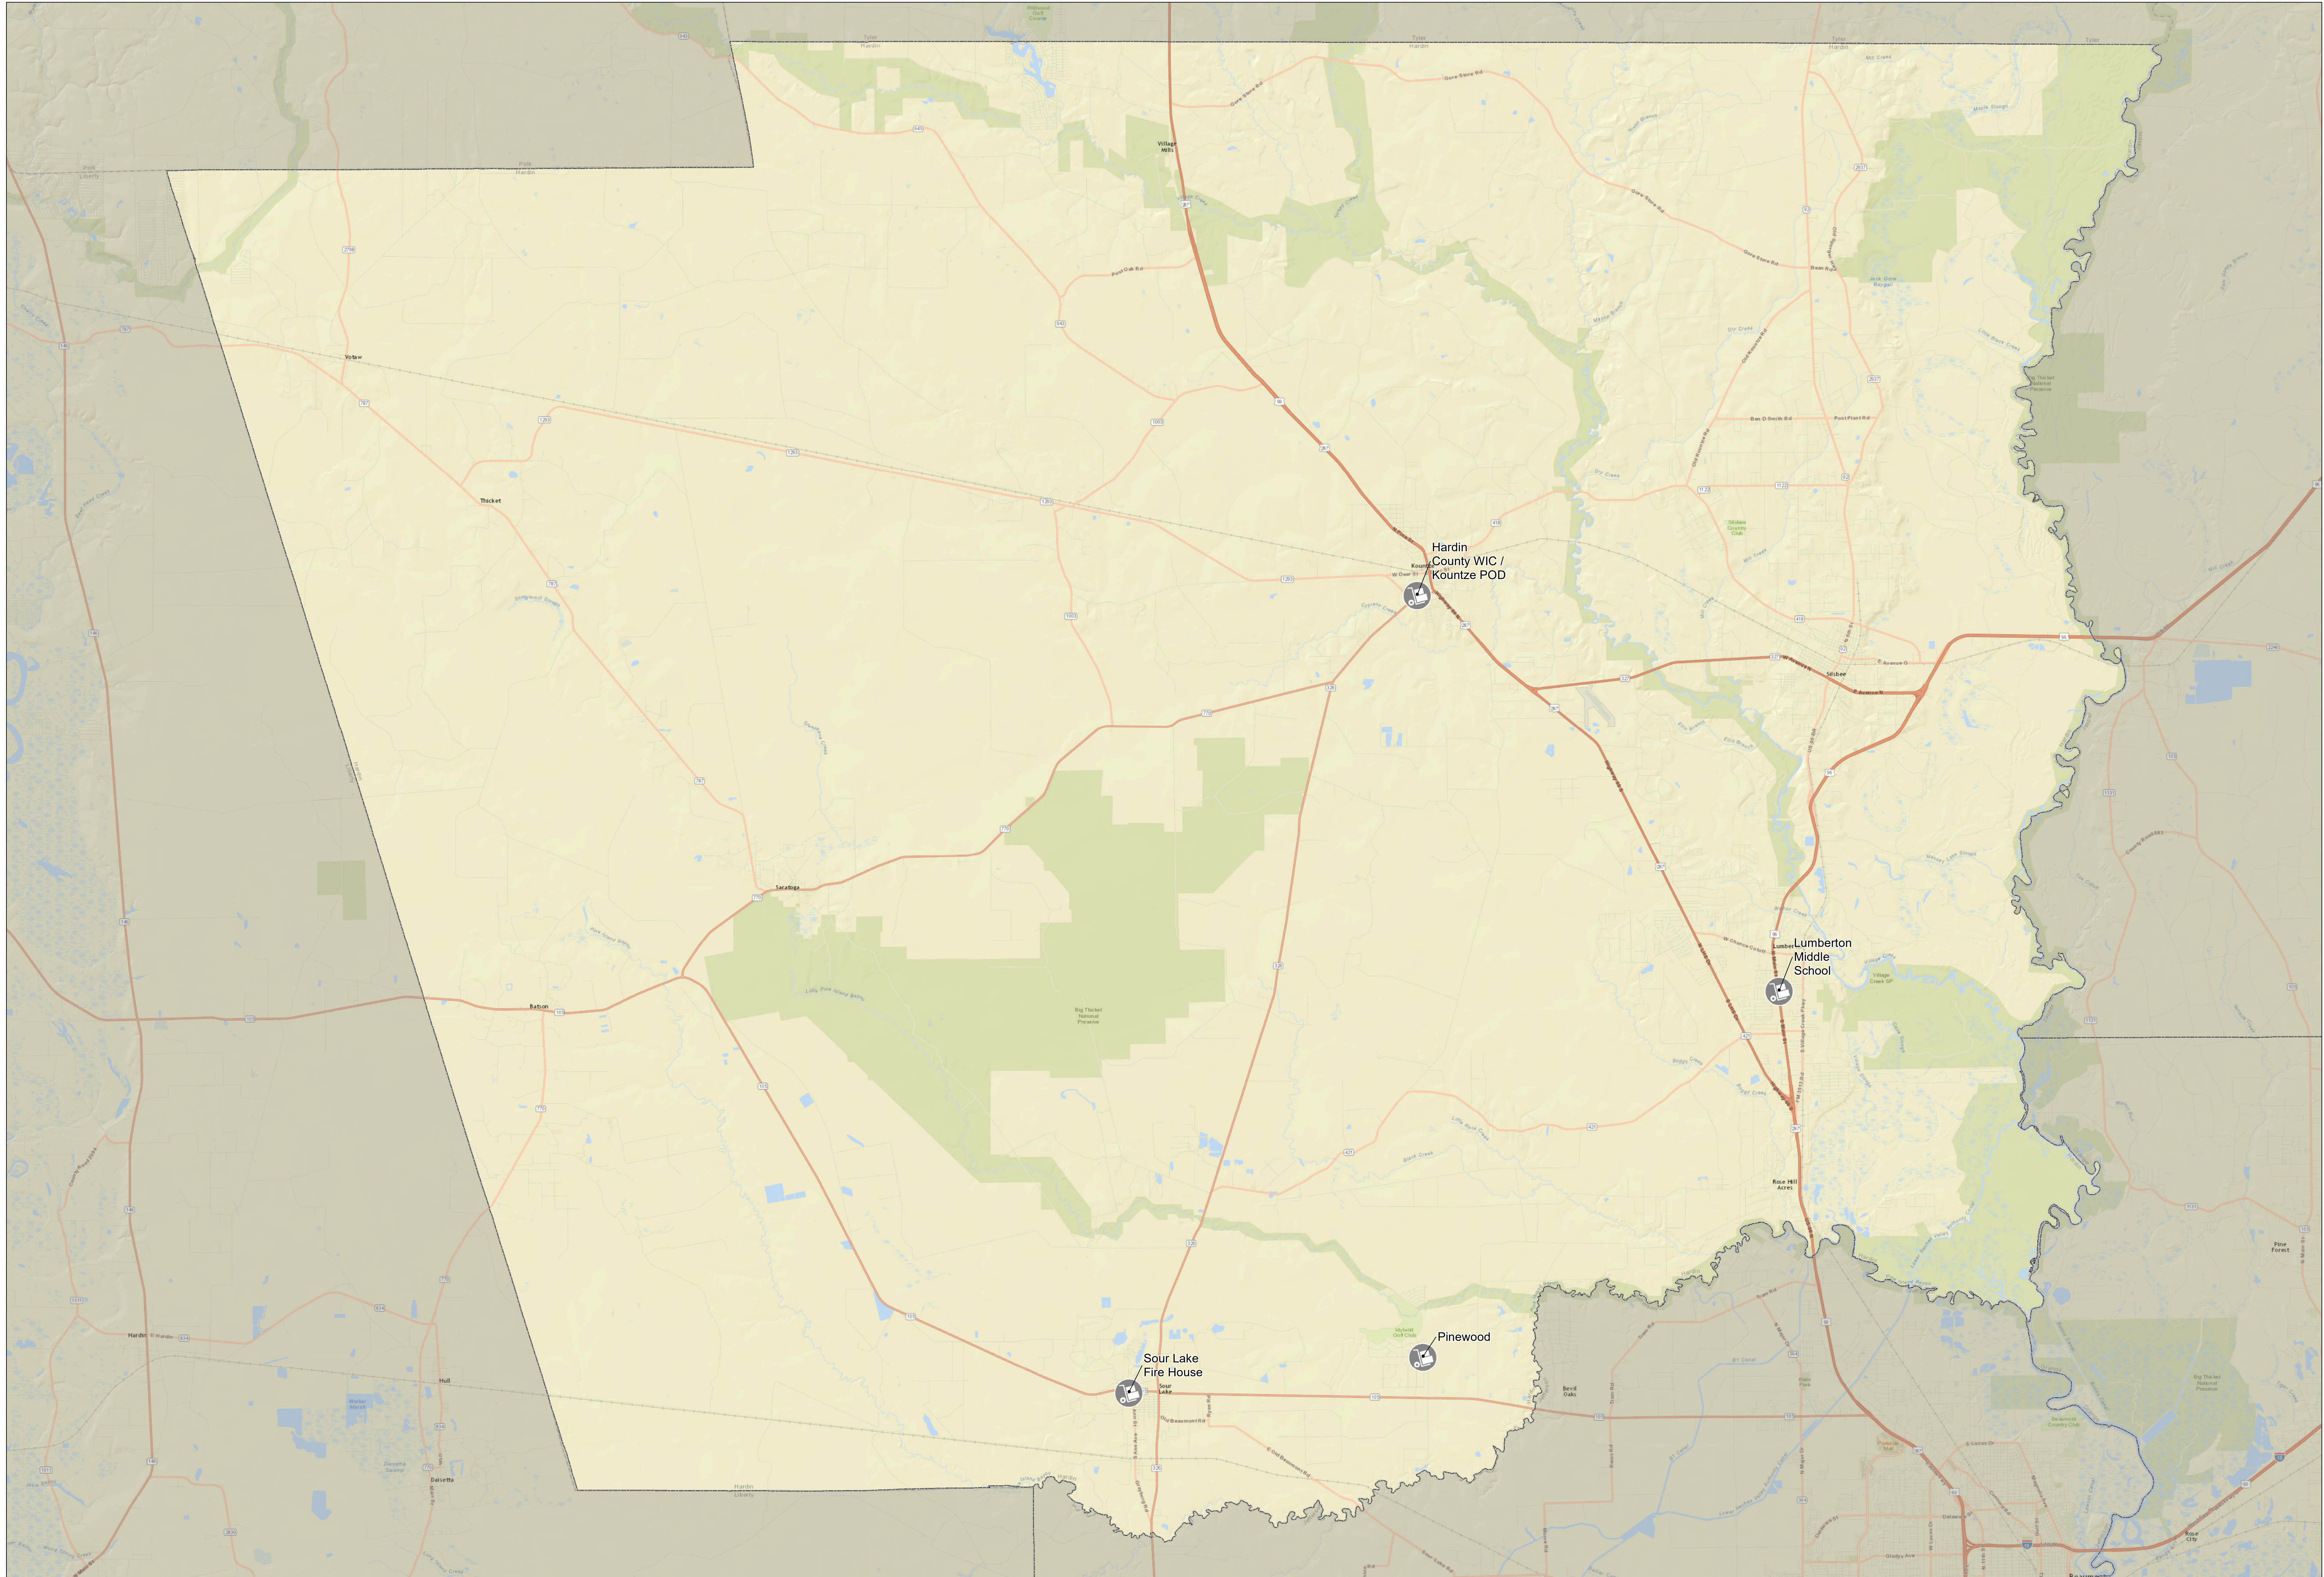

Commodity Distribution Points: Hardin County

Date: 9/9/2017

Time: 8:39:02 PM **

****POD locations are current as of the posted date and time and are subject to change.**

Resource Staging Areas County Staging Areas Other Federally Operated State Operated Locally Operated