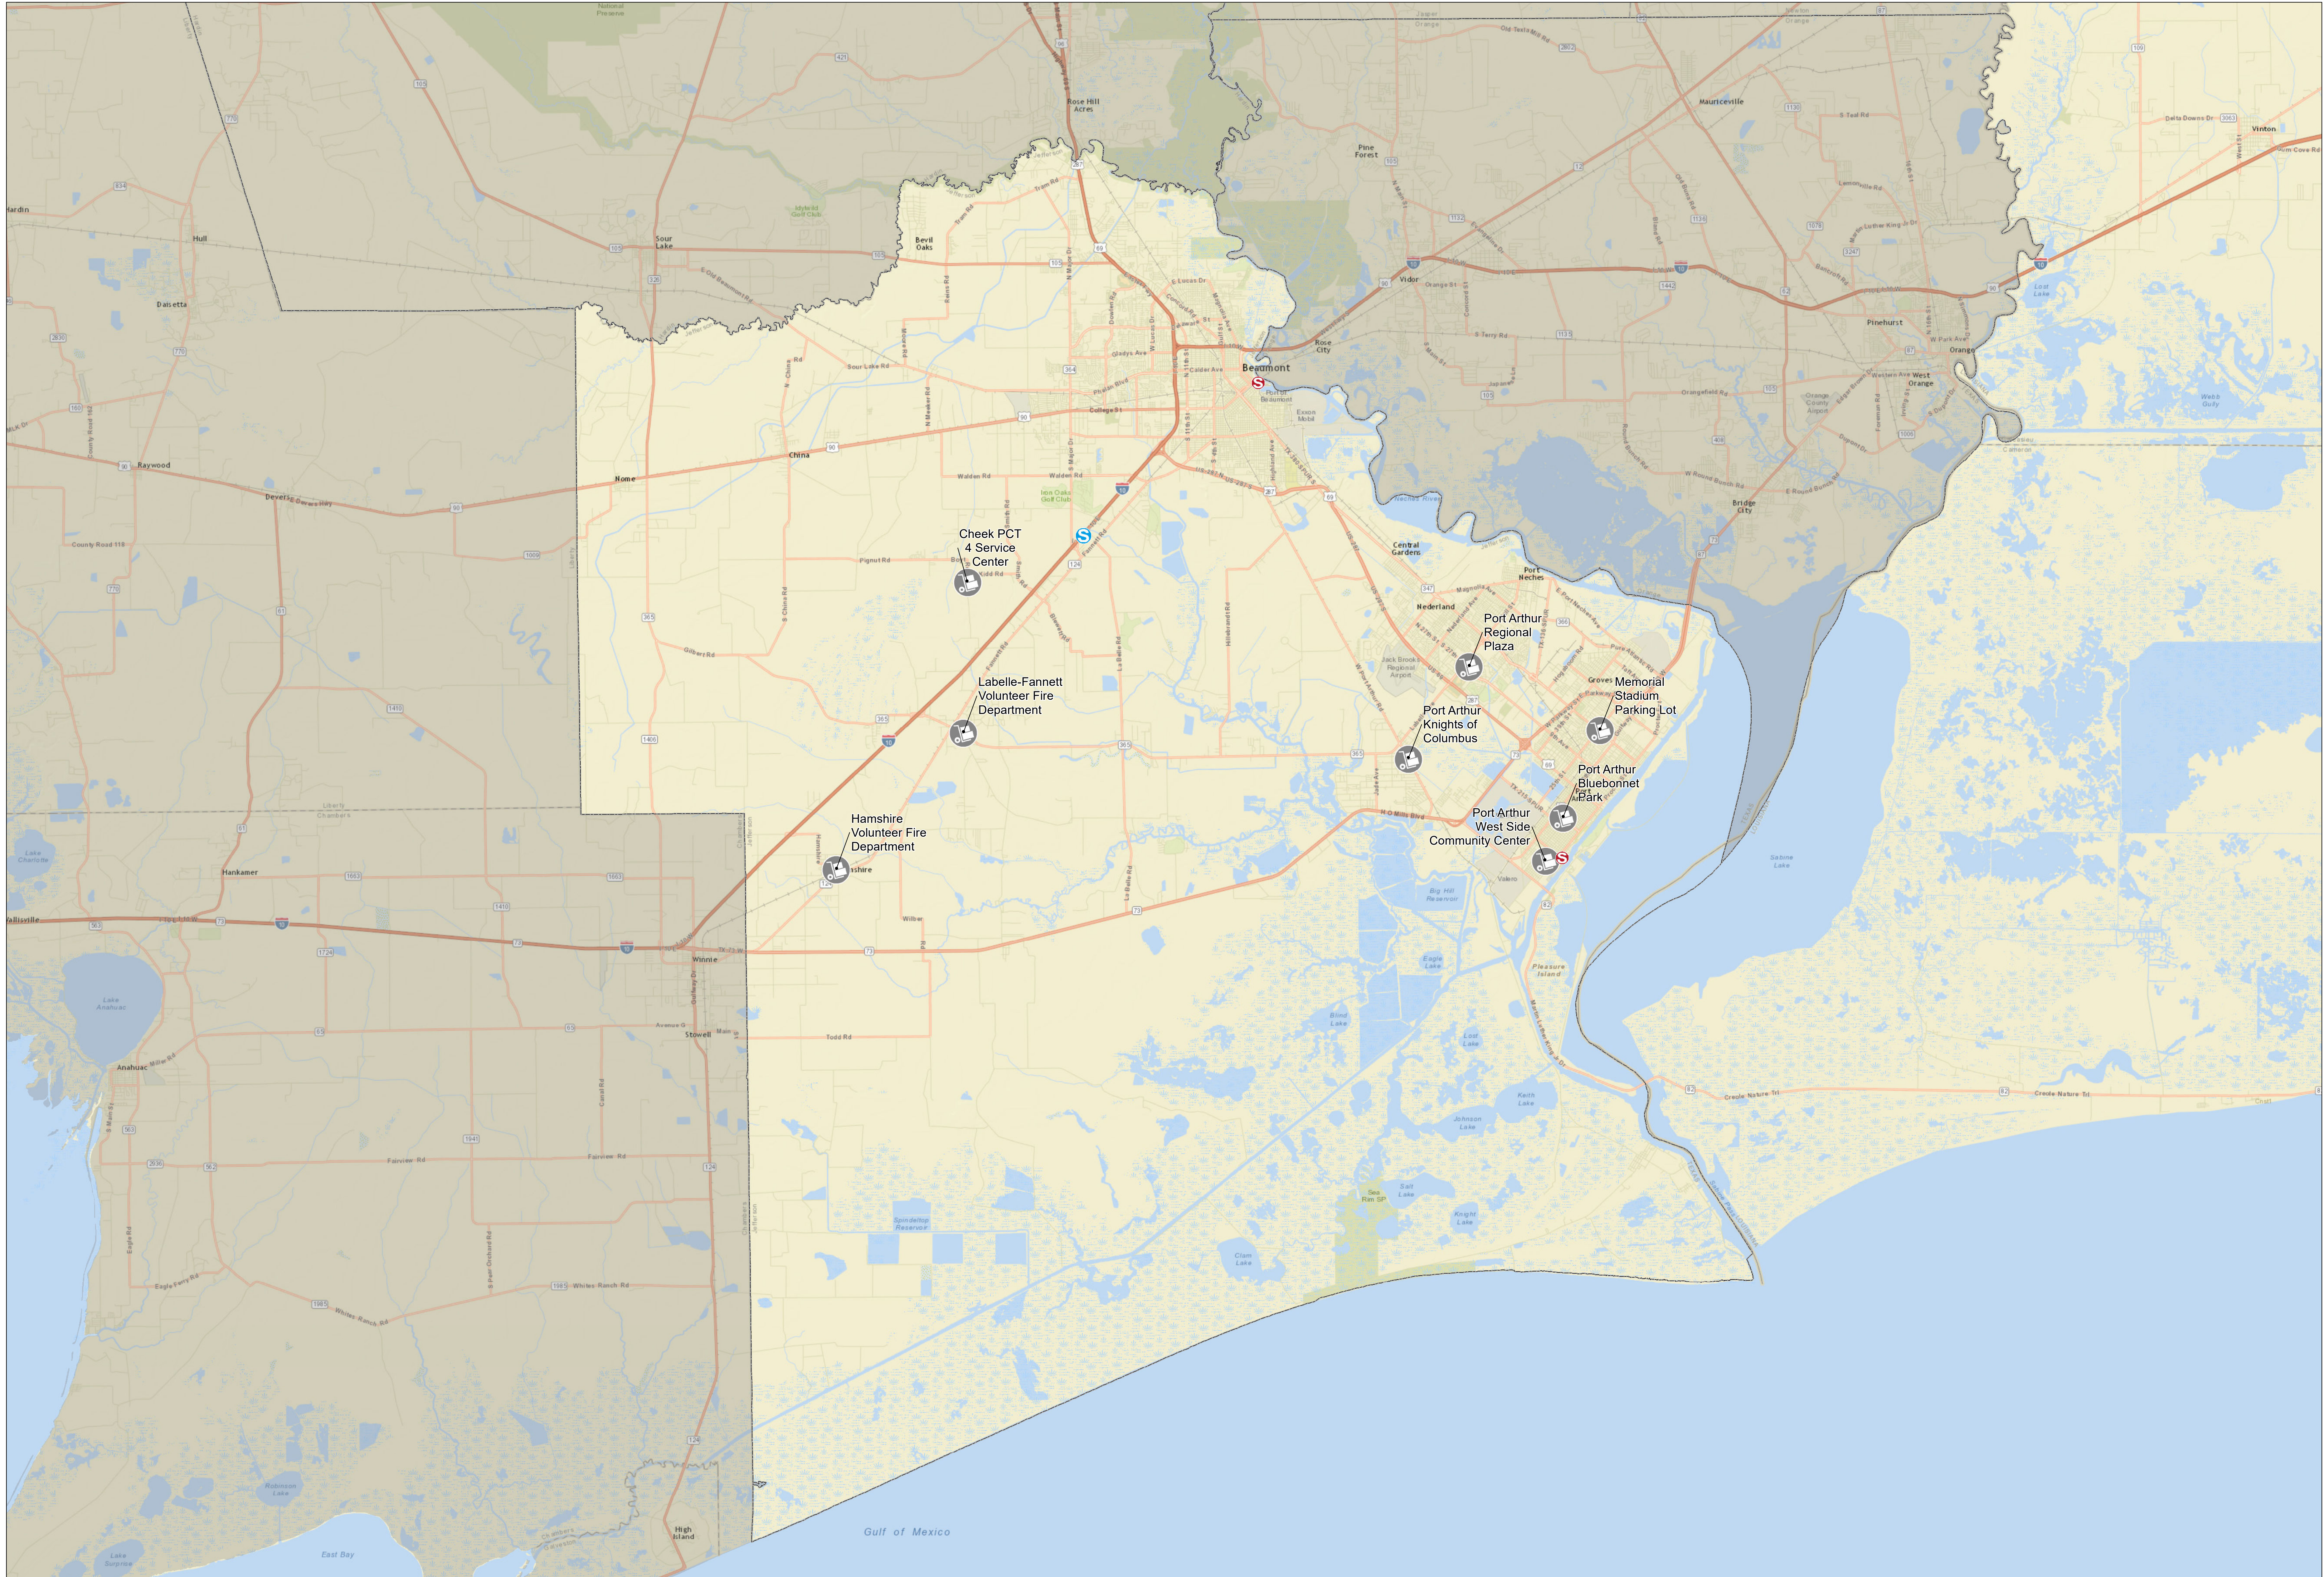

# Commodity Distribution Points: Jefferson County

Date: 9/9/2017

Time: 8:44:11 PM \*\*

\*\*POD locations are current as of the posted date and time and are subject to change.

Resource Staging Areas

County Staging Areas

Other

Federally Operated

State Operated

Locally Operated